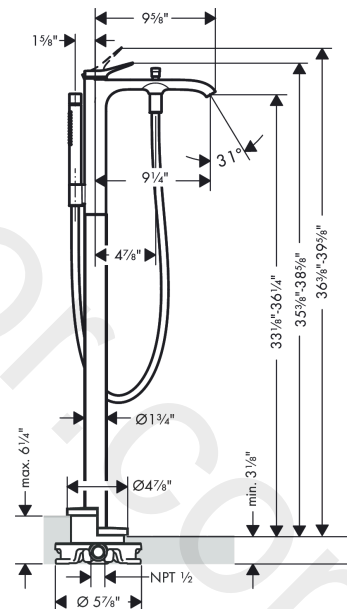

##### product features

- consists of: single lever bath mixer floor standing, baton hand shower, shower hose, shower holder
- 2 functions
- spray type mixer: WaterfallStream
- spray type hand shower: Rain, Mono
- flow rate of hand shower at 3 bar: 6,6 l/min
- ceramic cartridge
- temperature limitation adjustable
- diverter with automatic resetting
- non-return valve
- connection dimension: DN15
- connection type: basic set
- deck mounted
- min. operating pressure: 1 bar
- max. operating pressure: 10 bar

#### Product image

#### Scale drawing

**Vivenis**  
**Single lever bath mixer floor-standing**  
 Finish: **Matt Black** Article Number: **75445671**

**Exploded Drawing**

Year of production: >11/21

**Vivenis****Single lever bath mixer floor-standing**Finish: **Matt Black** Article Number: **75445671****Spare part list**

Year of production: &gt;11/21

Pos.	Description	Article Number	Price	PU
1	handle	94277670	£ 96,00	1
2	screw cover	93735610	£ 9,00	1
3	escutcheon	94027670	£ 38,00	1
4	nut	93995000	£ 25,00	1
5	O-ring 35x1,5	92114000	£ 6,10	1
6	cartridge, assy	93895000	£ 79,00	1
7	seal	95008000	£ 9,00	1
8	O-Ring 30x2	98186000	£ 3,30	1
9	aerator cpl.	93916000	£ 43,00	1
10	diverter knob	97981670	£ 33,00	1
11	sleeve	97979670	£ 25,00	1
12	selector	97978000	£ 64,00	1
13	seal	98058000	£ 3,30	1
14	shower hose 1,25 m	28282670	£ 93,84	1
15	handshower	04486670	-	1
16	filter packing	94246000	£ 3,30	1
17	shower holder, assy	96295670	£ 51,00	1
18	escutcheon	94038670	£ 142,00	1
19	O-ring 44x2,5	98162000	£ 3,30	1
20	hexagon socket screw M10x35	97670000	£ 16,10	1
21	O-ring 29x3	98371000	£ 6,10	1
22	O-ring 7x2	98419000	£ 3,30	1
23	extension set 60 mm	93882000	£ 275,00	1
a	base body	10452181	-	1