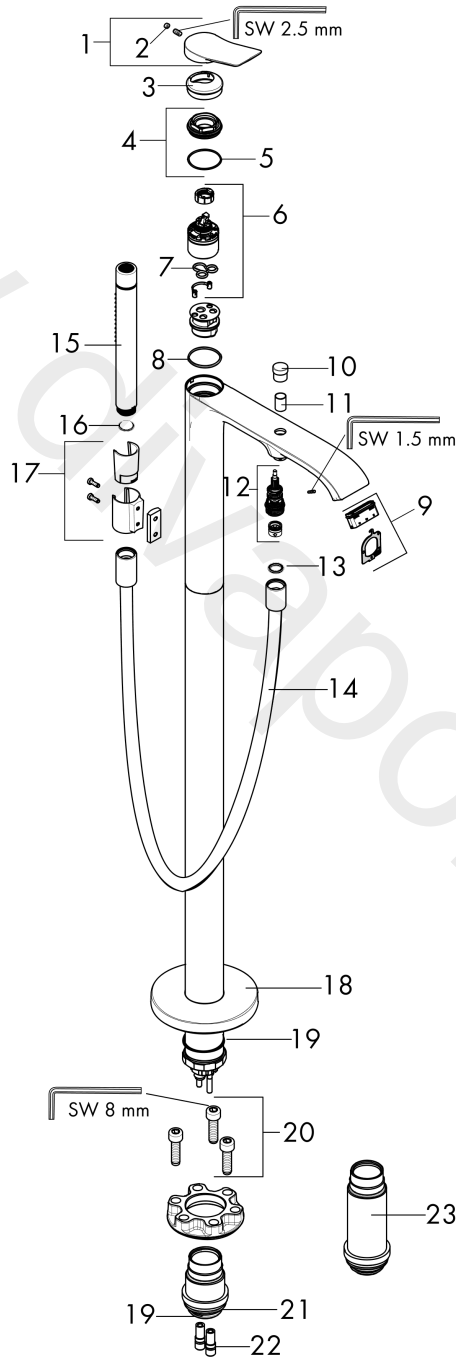

##### product features

- consists of: single lever bath mixer floor standing, baton hand shower, shower hose, shower holder
- 2 functions
- spray type mixer: WaterfallStream
- spray type hand shower: Rain, Mono
- flow rate of hand shower at 3 bar: 6,6 l/min
- ceramic cartridge
- temperature limitation adjustable
- diverter with automatic resetting
- non-return valve
- connection dimension: DN15
- connection type: basic set
- deck mounted
- min. operating pressure: 1 bar
- max. operating pressure: 10 bar

#### Product image

#### Scale drawing

**Vivenis**  
**Single lever bath mixer floor-standing**  
 Finish: **Matt Black** Article Number: **75445671**

**Exploded Drawing**

Year of production: >11/21

**Vivenis****Single lever bath mixer floor-standing**Finish: **Matt Black** Article Number: **75445671****Spare part list**

Year of production: &gt;11/21

Pos.	Description	Article Number	Price	PU
1	handle	94277670	£ 96,00	1
2	screw cover	93735610	£ 9,00	1
3	escutcheon	94027670	£ 38,00	1
4	nut	93995000	£ 25,00	1
5	O-ring 35x1,5	92114000	£ 6,10	1
6	cartridge, assy	93895000	£ 79,00	1
7	seal	95008000	£ 9,00	1
8	O-Ring 30x2	98186000	£ 3,30	1
9	aerator cpl.	93916000	£ 43,00	1
10	diverter knob	97981670	£ 33,00	1
11	sleeve	97979670	£ 25,00	1
12	selector	97978000	£ 64,00	1
13	seal	98058000	£ 3,30	1
14	shower hose 1,25 m	28282670	£ 93,84	1
15	handshower	04486670	-	1
16	filter packing	94246000	£ 3,30	1
17	shower holder, assy	96295670	£ 51,00	1
18	escutcheon	94038670	£ 142,00	1
19	O-ring 44x2,5	98162000	£ 3,30	1
20	hexagon socket screw M10x35	97670000	£ 16,10	1
21	O-ring 29x3	98371000	£ 6,10	1
22	O-ring 7x2	98419000	£ 3,30	1
23	extension set 60 mm	93882000	£ 275,00	1
a	base body	10452181	-	1