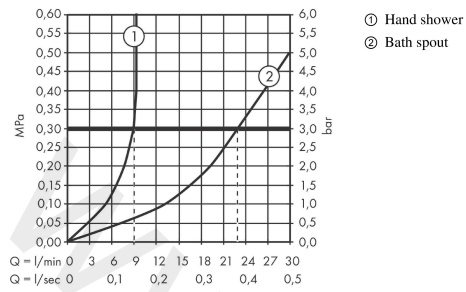

Vivenis

Single lever bath mixer floor-standing

Finish: **Matt Black** Article Number: **75445677**

Flowchart