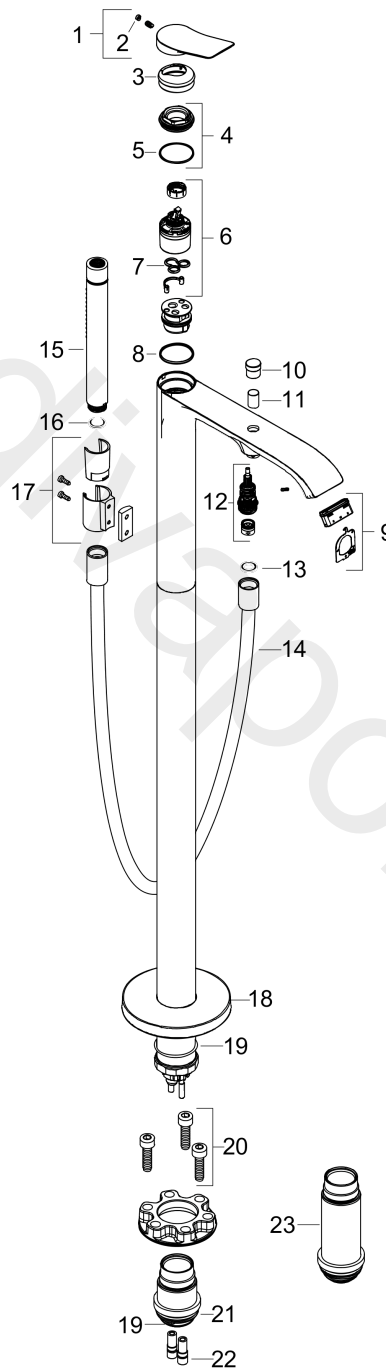

##### product features

- consists of: single lever bath mixer floor standing, baton hand shower, shower hose, shower holder
- 2 functions
- spray type mixer: WaterfallStream
- spray type hand shower: Rain, Mono
- maximum flow rate at 3 bar: 22,4 l/min
- flow rate for bath spout at 3 bar: 22,4 l/min
- flow rate of hand shower at 3 bar: 9 l/min
- ceramic cartridge
- temperature limitation adjustable
- diverter with automatic resetting
- non-return valve
- connection dimension: DN15
- connection type: basic set
- deck mounted
- min. operating pressure: 1 bar
- max. operating pressure: 10 bar

#### Product image

#### Scale drawing

**Vivenis**

**Single lever bath mixer floor-standing**

Finish: **Matt Black** Article Number: **75445677**

**Flowchart**

**Vivenis**  
**Single lever bath mixer floor-standing**  
 Finish: **Matt Black** Article Number: **75445677**

**Exploded Drawing**

Year of production: >08/21

**Vivenis****Single lever bath mixer floor-standing**Finish: **Matt Black** Article Number: **75445677****Spare part list**

Year of production: &gt;08/21

Pos.	Description	Article Number	Price	PU
1	handle	94277670	£ 96,00	1
2	screw cover	93735610	£ 9,00	1
3	escutcheon	94027670	£ 38,00	1
4	nut	93995000	£ 25,00	1
5	O-ring 35x1,5	92114000	£ 6,10	1
6	cartridge, assy	93895000	£ 79,00	1
7	seal	95008000	£ 9,00	1
8	O-Ring 30x2	98186000	£ 3,30	1
9	aerator cpl.	93916000	£ 43,00	1
10	diverter knob	97981670	£ 33,00	1
11	sleeve	97979670	£ 25,00	1
12	selector	97978000	£ 64,00	1
13	seal	98058000	£ 3,30	1
14	shower hose 1,25 m	28282670	£ 93,84	1
15	handshower	28532670	£ 312,24	1
16	filter packing	94246000	£ 3,30	1
17	shower holder, assy	96295670	£ 51,00	1
18	escutcheon	94038670	£ 142,00	1
19	O-ring 44x2,5	98162000	£ 3,30	1
20	hexagon socket screw M10x35	97670000	£ 16,10	1
21	O-ring 29x3	98371000	£ 6,10	1
22	O-ring 7x2	98419000	£ 3,30	1
23	extension set 60 mm	93882000	£ 275,00	1