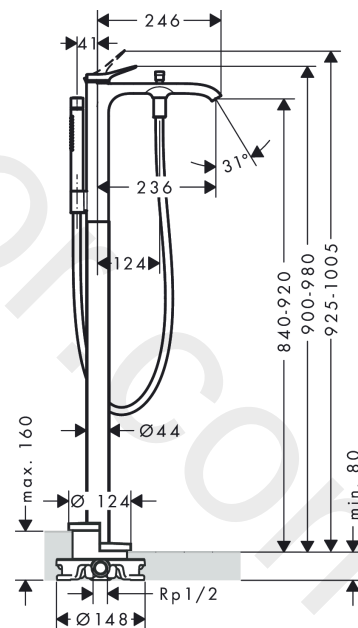

Vivenis

Single lever bath mixer floor-standing

Finish: **Matt Black** Article Number: **75445677**

Description

product features

- consists of: single lever bath mixer floor standing, baton hand shower, shower hose, shower holder
- 2 functions
- spray type mixer: WaterfallStream
- spray type hand shower: Rain, Mono
- maximum flow rate at 3 bar: 22,4 l/min
- flow rate for bath spout at 3 bar: 22,4 l/min
- flow rate of hand shower at 3 bar: 9 l/min
- ceramic cartridge
- temperature limitation adjustable
- diverter with automatic resetting
- non-return valve
- connection dimension: DN15
- connection type: basic set
- deck mounted
- min. operating pressure: 1 bar
- max. operating pressure: 10 bar

Technology

Design awards

reddot winner 2021

GERMAN
DESIGN
AWARD
WINNER
2022

Product image

Scale drawing