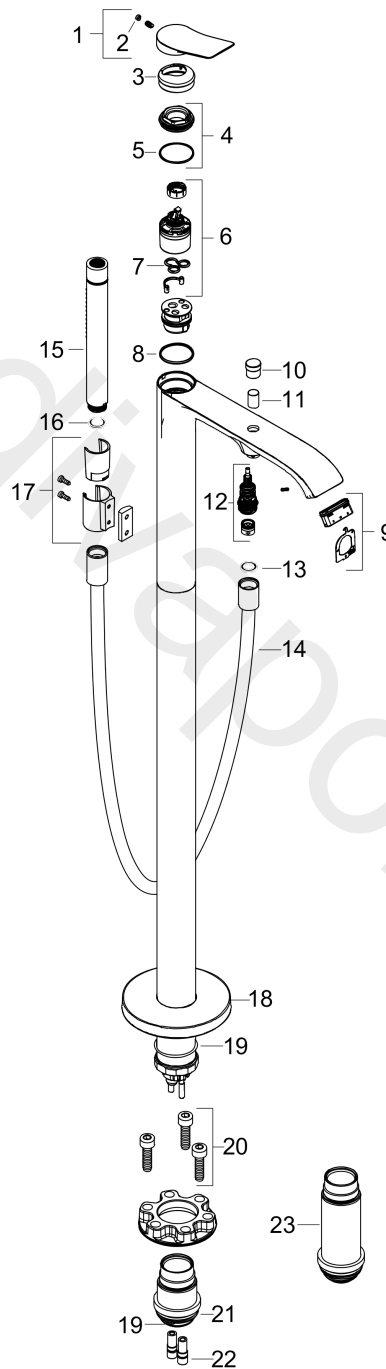

Vivenis

Single lever bath mixer floor-standing

Finish: **Matt White** Article Number: **75445700**

Description

product features

- consists of: single lever bath mixer floor standing, baton hand shower, shower hose, shower holder
- 2 functions
- projection: 236 mm
- spray type mixer: WaterfallStream
- spray type hand shower: Rain, Mono
- maximum flow rate at 3 bar: 21,3 l/min
- flow rate for bath spout at 3 bar: 21,3 l/min
- flow rate of hand shower at 3 bar: 13,4 l/min
- ceramic cartridge
- temperature limitation adjustable
- diverter with automatic resetting
- non-return valve
- connection dimension: DN15
- connection type: basic set
- deck mounted
- min. operating pressure: 1 bar
- max. operating pressure: 10 bar

Scale drawing

Vivenis

Single lever bath mixer floor-standing

Finish: **Matt White** Article Number: **75445700**

Flowchart

www.divapor.com

Vivenis
Single lever bath mixer floor-standing
 Finish: **Matt White** Article Number: **75445700**

Exploded Drawing

Year of production: >06/21

Vivenis**Single lever bath mixer floor-standing**Finish: **Matt White** Article Number: **75445700****Spare part list**

Year of production: >06/21

Pos.	Description	Article Number	Price	PU
1	handle	94277700	£ 96,00	1
2	screw cover	93735700	£ 9,00	1
3	escutcheon	94027700	£ 38,00	1
4	nut	93995000	£ 25,00	1
5	O-ring 35x1,5	92114000	£ 6,10	1
6	cartridge, assy	93895000	£ 79,00	1
7	seal	95008000	£ 9,00	1
8	O-Ring 30x2	98186000	£ 3,30	1
9	aerator cpl.	93916000	£ 43,00	1
10	diverter knob	97981700	£ 33,00	1
11	sleeve	97979700	£ 51,00	1
12	selector	97978000	£ 64,00	1
13	seal	98058000	£ 3,30	1
14	shower hose 1,25 m	28282700	£ 93,84	1
15	handshower	28532700	£ 312,24	1
16	filter packing	94246000	£ 3,30	1
17	shower holder, assy	96295700	£ 51,00	1
18	escutcheon	94038700	£ 142,00	1
19	O-ring 44x2,5	98162000	£ 3,30	1
20	hexagon socket screw M10x35	97670000	£ 16,10	1
21	O-ring 29x3	98371000	£ 6,10	1
22	O-ring 7x2	98419000	£ 3,30	1
23	extension set 60 mm	93882000	£ 275,00	1