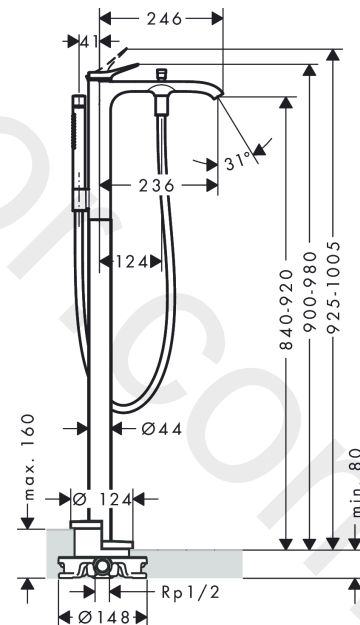

Vivenis

Single lever bath mixer floor-standing

Finish: **Matt White** Article Number: **75445700**

Description

product features

- consists of: single lever bath mixer floor standing, baton hand shower, shower hose, shower holder
- 2 functions
- projection: 236 mm
- spray type mixer: WaterfallStream
- spray type hand shower: Rain, Mono
- maximum flow rate at 3 bar: 21,3 l/min
- flow rate for bath spout at 3 bar: 21,3 l/min
- flow rate of hand shower at 3 bar: 13,4 l/min
- ceramic cartridge
- temperature limitation adjustable
- diverter with automatic resetting
- non-return valve
- connection dimension: DN15
- connection type: basic set
- deck mounted
- min. operating pressure: 1 bar
- max. operating pressure: 10 bar

Scale drawing

Vivenis

Single lever bath mixer floor-standing

Finish: **Matt White** Article Number: **75445700**

Flowchart

www.divapor.com

Vivenis
Single lever bath mixer floor-standing
 Finish: **Matt White** Article Number: **75445700**

Exploded Drawing

Year of production: >06/21

Vivenis**Single lever bath mixer floor-standing**Finish: **Matt White** Article Number: **75445700****Spare part list**

Year of production: >06/21

Pos.	Description	Article Number	Price	PU
1	handle	94277700	£ 96,00	1
2	screw cover	93735700	£ 9,00	1
3	escutcheon	94027700	£ 38,00	1
4	nut	93995000	£ 25,00	1
5	O-ring 35x1,5	92114000	£ 6,10	1
6	cartridge, assy	93895000	£ 79,00	1
7	seal	95008000	£ 9,00	1
8	O-Ring 30x2	98186000	£ 3,30	1
9	aerator cpl.	93916000	£ 43,00	1
10	diverter knob	97981700	£ 33,00	1
11	sleeve	97979700	£ 51,00	1
12	selector	97978000	£ 64,00	1
13	seal	98058000	£ 3,30	1
14	shower hose 1,25 m	28282700	£ 93,84	1
15	handshower	28532700	£ 312,24	1
16	filter packing	94246000	£ 3,30	1
17	shower holder, assy	96295700	£ 51,00	1
18	escutcheon	94038700	£ 142,00	1
19	O-ring 44x2,5	98162000	£ 3,30	1
20	hexagon socket screw M10x35	97670000	£ 16,10	1
21	O-ring 29x3	98371000	£ 6,10	1
22	O-ring 7x2	98419000	£ 3,30	1
23	extension set 60 mm	93882000	£ 275,00	1