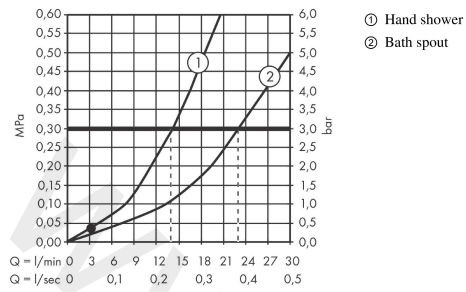

Vivenis

Single lever bath mixer floor-standing

Finish: **Matt White** Article Number: **75445700**

Flowchart

www.divapor.com