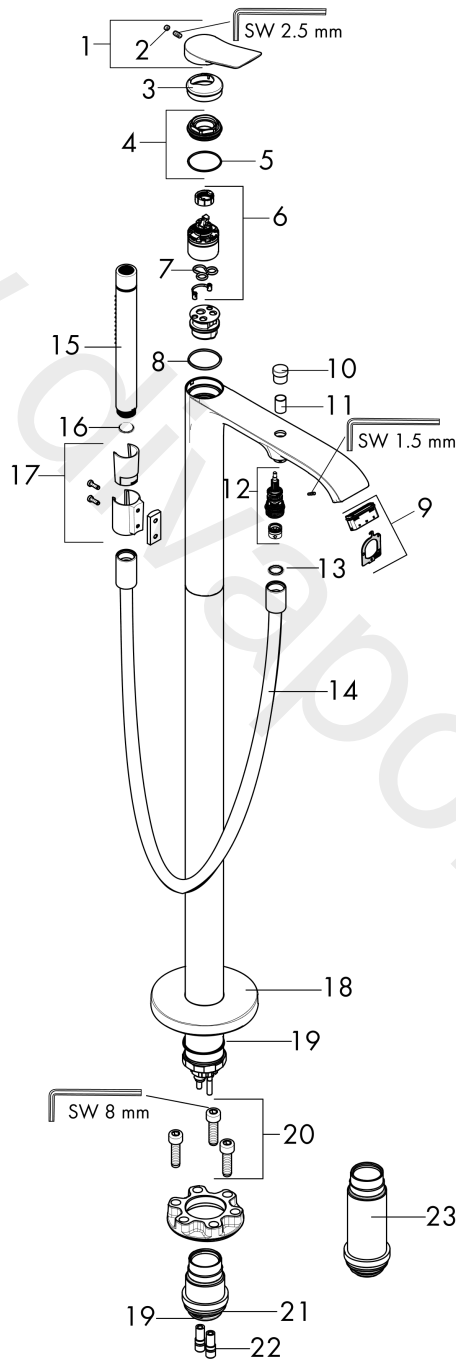

Vivenis

Single lever bath mixer floor-standing

Finish: **Matt White** Article Number: **75445701**

Description

product features

- consists of: single lever bath mixer floor standing, baton hand shower, shower hose, shower holder
- 2 functions
- spray type mixer: WaterfallStream
- spray type hand shower: Rain, Mono
- flow rate of hand shower at 3 bar: 6,6 l/min
- ceramic cartridge
- temperature limitation adjustable
- diverter with automatic resetting
- non-return valve
- connection dimension: DN15
- connection type: basic set
- deck mounted
- min. operating pressure: 1 bar
- max. operating pressure: 10 bar

Technology

Design awards

reddot winner 2021

GERMAN
DESIGN
AWARD
WINNER
2022

Product image

Scale drawing

Vivenis
Single lever bath mixer floor-standing
 Finish: **Matt White** Article Number: **75445701**

Exploded Drawing

Year of production: >11/21

Vivenis

Single lever bath mixer floor-standing

Finish: **Matt White** Article Number: **75445701**

Spare part list

Year of production: >11/21

Pos.	Description	Article Number	Price	PU
1	handle	94277700	£ 96,00	1
2	screw cover	93735700	£ 9,00	1
3	escutcheon	94027700	£ 38,00	1
4	nut	93995000	£ 25,00	1
5	O-ring 35x1,5	92114000	£ 6,10	1
6	cartridge, assy	93895000	£ 79,00	1
7	seal	95008000	£ 9,00	1
8	O-Ring 30x2	98186000	£ 3,30	1
9	aerator cpl.	93916000	£ 43,00	1
10	diverter knob	97981700	£ 33,00	1
11	sleeve	97979700	£ 51,00	1
12	selector	97978000	£ 64,00	1
13	seal	98058000	£ 3,30	1
14	shower hose 1,25 m	28282700	£ 93,84	1
16	filter packing	94246000	£ 3,30	1
17	shower holder, assy	96295700	£ 51,00	1
18	escutcheon	94038700	£ 142,00	1
19	O-ring 44x2,5	98162000	£ 3,30	1
20	hexagon socket screw M10x35	97670000	£ 16,10	1
21	O-ring 29x3	98371000	£ 6,10	1
22	O-ring 7x2	98419000	£ 3,30	1
23	extension set 60 mm	93882000	£ 275,00	1
a	base body	10452181	-	1