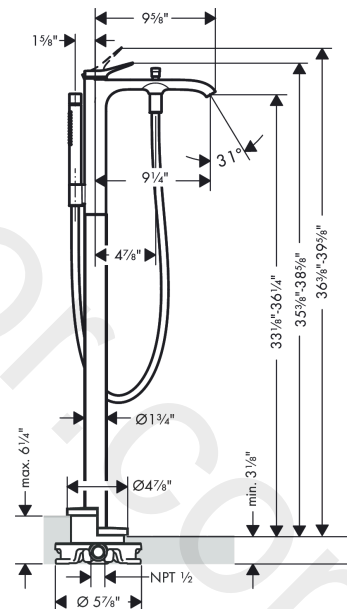

Vivenis

Single lever bath mixer floor-standing

Finish: **Matt White** Article Number: **75445701**

Description

product features

- consists of: single lever bath mixer floor standing, baton hand shower, shower hose, shower holder
- 2 functions
- spray type mixer: WaterfallStream
- spray type hand shower: Rain, Mono
- flow rate of hand shower at 3 bar: 6,6 l/min
- ceramic cartridge
- temperature limitation adjustable
- diverter with automatic resetting
- non-return valve
- connection dimension: DN15
- connection type: basic set
- deck mounted
- min. operating pressure: 1 bar
- max. operating pressure: 10 bar

Technology

Design awards

reddot winner 2021

GERMAN
DESIGN
AWARD
WINNER
2022

Product image

Scale drawing

Vivenis
Single lever bath mixer floor-standing
 Finish: **Matt White** Article Number: **75445701**

Exploded Drawing

Year of production: >11/21

Vivenis

Single lever bath mixer floor-standing

Finish: **Matt White** Article Number: **75445701**

Spare part list

Year of production: >11/21

Pos.	Description	Article Number	Price	PU
1	handle	94277700	£ 96,00	1
2	screw cover	93735700	£ 9,00	1
3	escutcheon	94027700	£ 38,00	1
4	nut	93995000	£ 25,00	1
5	O-ring 35x1,5	92114000	£ 6,10	1
6	cartridge, assy	93895000	£ 79,00	1
7	seal	95008000	£ 9,00	1
8	O-Ring 30x2	98186000	£ 3,30	1
9	aerator cpl.	93916000	£ 43,00	1
10	diverter knob	97981700	£ 33,00	1
11	sleeve	97979700	£ 51,00	1
12	selector	97978000	£ 64,00	1
13	seal	98058000	£ 3,30	1
14	shower hose 1,25 m	28282700	£ 93,84	1
16	filter packing	94246000	£ 3,30	1
17	shower holder, assy	96295700	£ 51,00	1
18	escutcheon	94038700	£ 142,00	1
19	O-ring 44x2,5	98162000	£ 3,30	1
20	hexagon socket screw M10x35	97670000	£ 16,10	1
21	O-ring 29x3	98371000	£ 6,10	1
22	O-ring 7x2	98419000	£ 3,30	1
23	extension set 60 mm	93882000	£ 275,00	1
a	base body	10452181	-	1