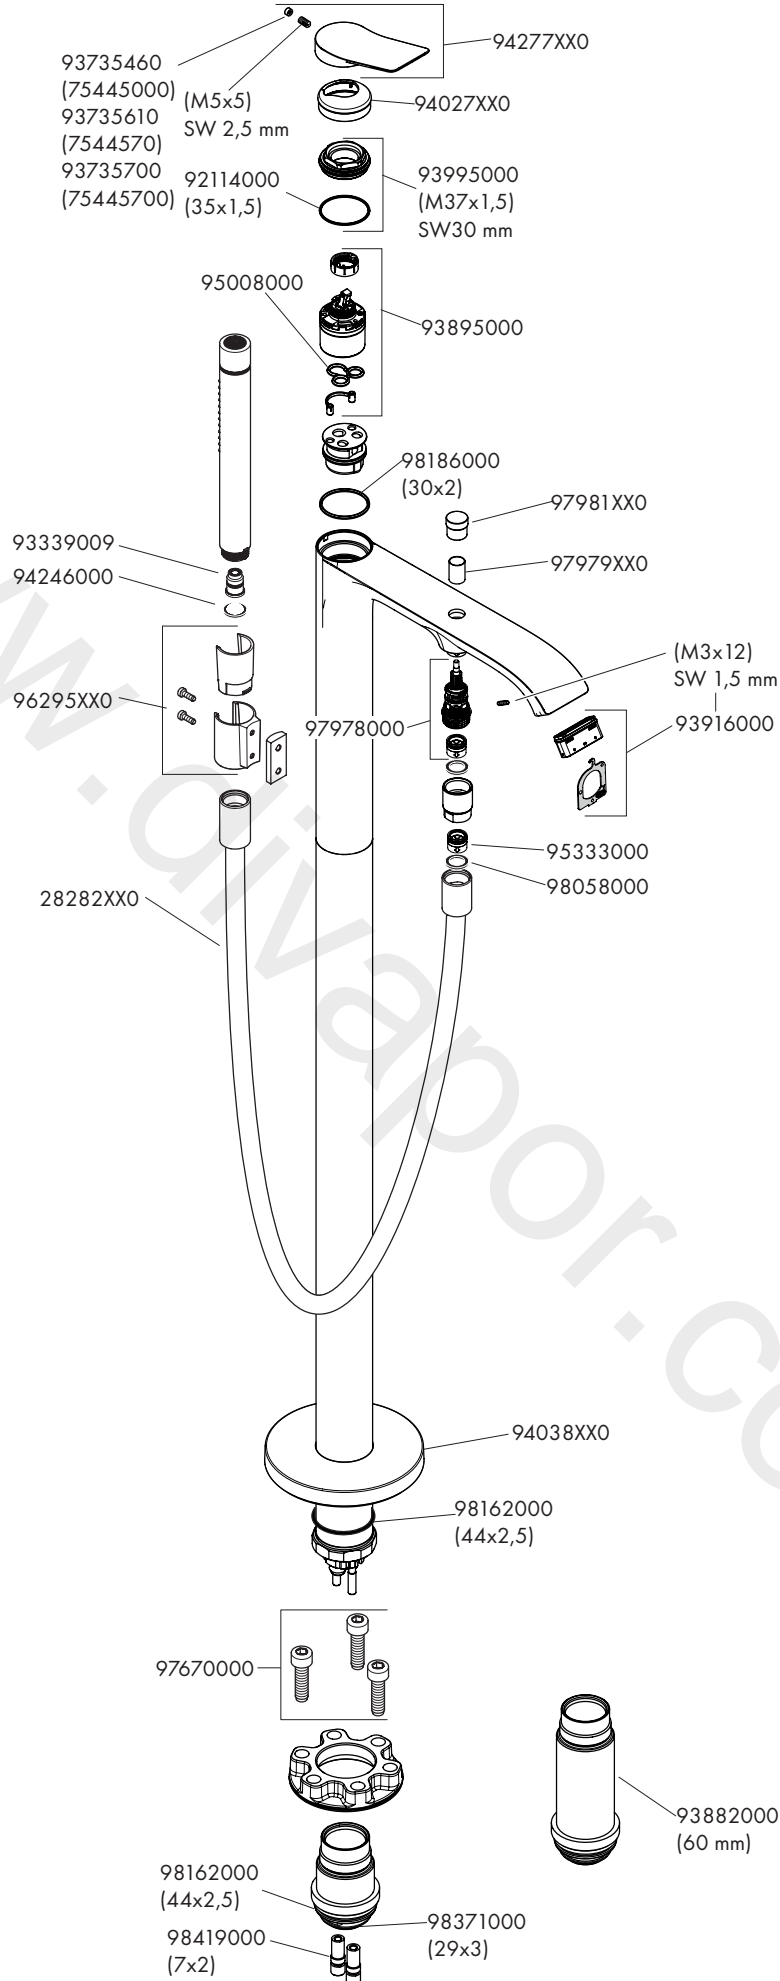

Vivenis
75445XX9