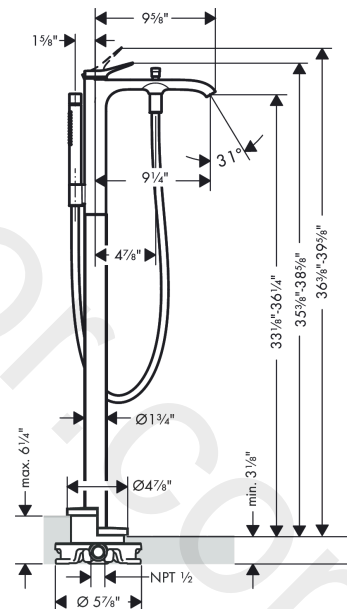

Vivenis

Single lever bath mixer floor-standing

Finish: **Brushed Nickel** Article Number: **75445821**

Description

product features

- consists of: single lever bath mixer floor standing, baton hand shower, shower hose, shower holder
- 2 functions
- spray type mixer: WaterfallStream
- spray type hand shower: Rain, Mono
- flow rate of hand shower at 3 bar: 6,6 l/min
- ceramic cartridge
- temperature limitation adjustable
- diverter with automatic resetting
- non-return valve
- connection dimension: DN15
- connection type: basic set
- deck mounted
- min. operating pressure: 1 bar
- max. operating pressure: 10 bar

Technology

Design awards

reddot winner 2021

GERMAN
DESIGN
AWARD
WINNER
2022

Product image

Scale drawing

Vivenis
Single lever bath mixer floor-standing
 Finish: **Brushed Nickel** Article Number: **75445821**

Exploded Drawing

Year of production: >11/21

Vivenis

Single lever bath mixer floor-standing

Finish: **Brushed Nickel** Article Number: **75445821**

Spare part list

Year of production: >11/21

Pos.	Description	Article Number	Price	PU
2	screw cover	93735460	£ 9,00	1
4	nut	93995000	£ 25,00	1
5	O-ring 35x1,5	92114000	£ 6,10	1
6	cartridge, assy	93895000	£ 79,00	1
7	seal	95008000	£ 9,00	1
8	O-Ring 30x2	98186000	£ 3,30	1
9	aerator cpl.	93916000	£ 43,00	1
10	diverter knob	97981820	£ 35,00	1
11	sleeve	97979820	£ 25,00	1
12	selector	97978000	£ 64,00	1
13	seal	98058000	£ 3,30	1
14	shower hose 1,25 m	28282820	£ 100,44	1
15	handshower	04486820	-	1
16	filter packing	94246000	£ 3,30	1
17	shower holder, assy	96295820	£ 52,50	1
19	O-ring 44x2,5	98162000	£ 3,30	1
20	hexagon socket screw M10x35	97670000	£ 16,10	1
21	O-ring 29x3	98371000	£ 6,10	1
22	O-ring 7x2	98419000	£ 3,30	1
23	extension set 60 mm	93882000	£ 275,00	1
a	base body	10452181	-	1