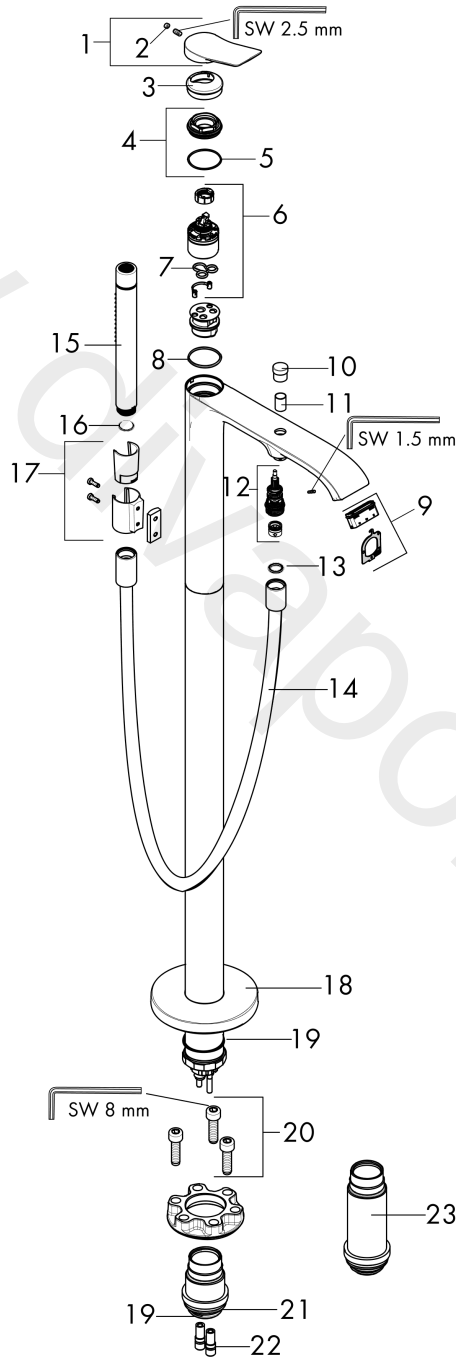

Vivenis

Single lever bath mixer floor-standing

Finish: **Brushed Nickel** Article Number: **75445821**

Description

product features

- consists of: single lever bath mixer floor standing, baton hand shower, shower hose, shower holder
- 2 functions
- spray type mixer: WaterfallStream
- spray type hand shower: Rain, Mono
- flow rate of hand shower at 3 bar: 6,6 l/min
- ceramic cartridge
- temperature limitation adjustable
- diverter with automatic resetting
- non-return valve
- connection dimension: DN15
- connection type: basic set
- deck mounted
- min. operating pressure: 1 bar
- max. operating pressure: 10 bar

Technology

Design awards

reddot winner 2021

GERMAN
DESIGN
AWARD
WINNER
2022

Product image

Scale drawing

Vivenis
Single lever bath mixer floor-standing
 Finish: **Brushed Nickel** Article Number: **75445821**

Exploded Drawing

Year of production: >11/21

Vivenis

Single lever bath mixer floor-standing

Finish: **Brushed Nickel** Article Number: **75445821**

Spare part list

Year of production: >11/21

Pos.	Description	Article Number	Price	PU
2	screw cover	93735460	£ 9,00	1
4	nut	93995000	£ 25,00	1
5	O-ring 35x1,5	92114000	£ 6,10	1
6	cartridge, assy	93895000	£ 79,00	1
7	seal	95008000	£ 9,00	1
8	O-Ring 30x2	98186000	£ 3,30	1
9	aerator cpl.	93916000	£ 43,00	1
10	diverter knob	97981820	£ 35,00	1
11	sleeve	97979820	£ 25,00	1
12	selector	97978000	£ 64,00	1
13	seal	98058000	£ 3,30	1
14	shower hose 1,25 m	28282820	£ 100,44	1
15	handshower	04486820	-	1
16	filter packing	94246000	£ 3,30	1
17	shower holder, assy	96295820	£ 52,50	1
19	O-ring 44x2,5	98162000	£ 3,30	1
20	hexagon socket screw M10x35	97670000	£ 16,10	1
21	O-ring 29x3	98371000	£ 6,10	1
22	O-ring 7x2	98419000	£ 3,30	1
23	extension set 60 mm	93882000	£ 275,00	1
a	base body	10452181	-	1