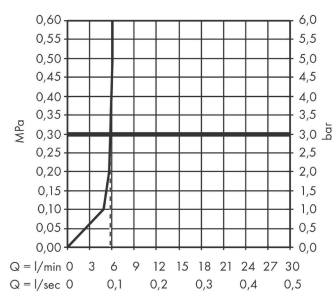

Vivenis

Single lever shower mixer for exposed installation 2 ticks

Finish: **Chrome** Article Number: **75620009**

Description

product features

- centre distance: 150 ± 12 mm
- maximum flow rate at 3 bar: 5,5 l/min
- ceramic cartridge
- temperature limitation adjustable
- non-return valve
- with silencer
- hose connection DN15
- connection dimension: DN15
- min. operating pressure: 1 bar
- max. operating pressure: 10 bar
- connection type: s-shaped connections

Design awards

reddot winner 2021

GERMAN DESIGN AWARD WINNER 2022

Product image

Scale drawing

Flowchart

Vivenis
Single lever shower mixer for exposed installation 2 ticks
 Finish: **Chrome** Article Number: **75620009**

Exploded Drawing

Year of production: >08/21

Vivenis

Single lever shower mixer for exposed installation 2 ticks

Finish: **Chrome** Article Number: **75620009**

Spare part list

Year of production: >08/21

Pos.	Description	Article Number	Price	PU
1	handle	94375000	£ 35,00	1
2	hollow set screw M5x5	98446000	£ 3,30	1
3	flange	94370000	£ 43,00	1
4	nut	93995000	£ 25,00	1
5	cartridge, assy	93895000	£ 79,00	1
6	screw	94366000	£ 13,30	1
7	Hose Connection	96044019	-	1
8	O-ring 14x2	98129000	£ 3,30	1
9	non return valve	92839000	£ 16,10	1
10	escutcheon Ø 70 mm	94365000	£ 51,00	1
11	set of S-unions	95772000	£ 96,00	1
12	O-ring 29x3	98371000	£ 6,10	1