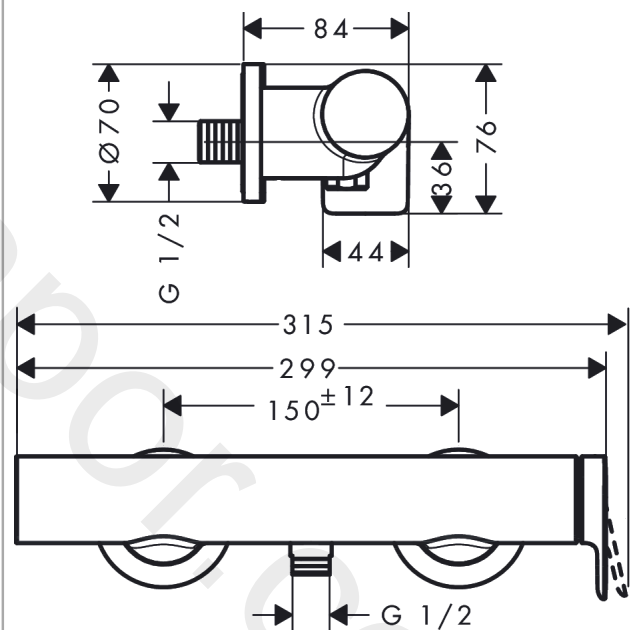

Vivenis

Single lever shower mixer for exposed installation 2 ticks

Finish: **Chrome** Article Number: **75620009**

Description

product features

- centre distance: 150 ± 12 mm
- maximum flow rate at 3 bar: 5,5 l/min
- ceramic cartridge
- temperature limitation adjustable
- non-return valve
- with silencer
- hose connection DN15
- connection dimension: DN15
- min. operating pressure: 1 bar
- max. operating pressure: 10 bar
- connection type: s-shaped connections

Design awards

reddot winner 2021

GERMAN DESIGN AWARD WINNER 2022

Product image

Scale drawing

Flowchart

Vivenis
Single lever shower mixer for exposed installation 2 ticks
 Finish: **Chrome** Article Number: **75620009**

Exploded Drawing

Year of production: >08/21

Vivenis

Single lever shower mixer for exposed installation 2 ticks

Finish: **Chrome** Article Number: **75620009**

Spare part list

Year of production: >08/21

Pos.	Description	Article Number	Price	PU
1	handle	94375000	£ 35,00	1
2	hollow set screw M5x5	98446000	£ 3,30	1
3	flange	94370000	£ 43,00	1
4	nut	93995000	£ 25,00	1
5	cartridge, assy	93895000	£ 79,00	1
6	screw	94366000	£ 13,30	1
7	Hose Connection	96044019	-	1
8	O-ring 14x2	98129000	£ 3,30	1
9	non return valve	92839000	£ 16,10	1
10	escutcheon Ø 70 mm	94365000	£ 51,00	1
11	set of S-unions	95772000	£ 96,00	1
12	O-ring 29x3	98371000	£ 6,10	1