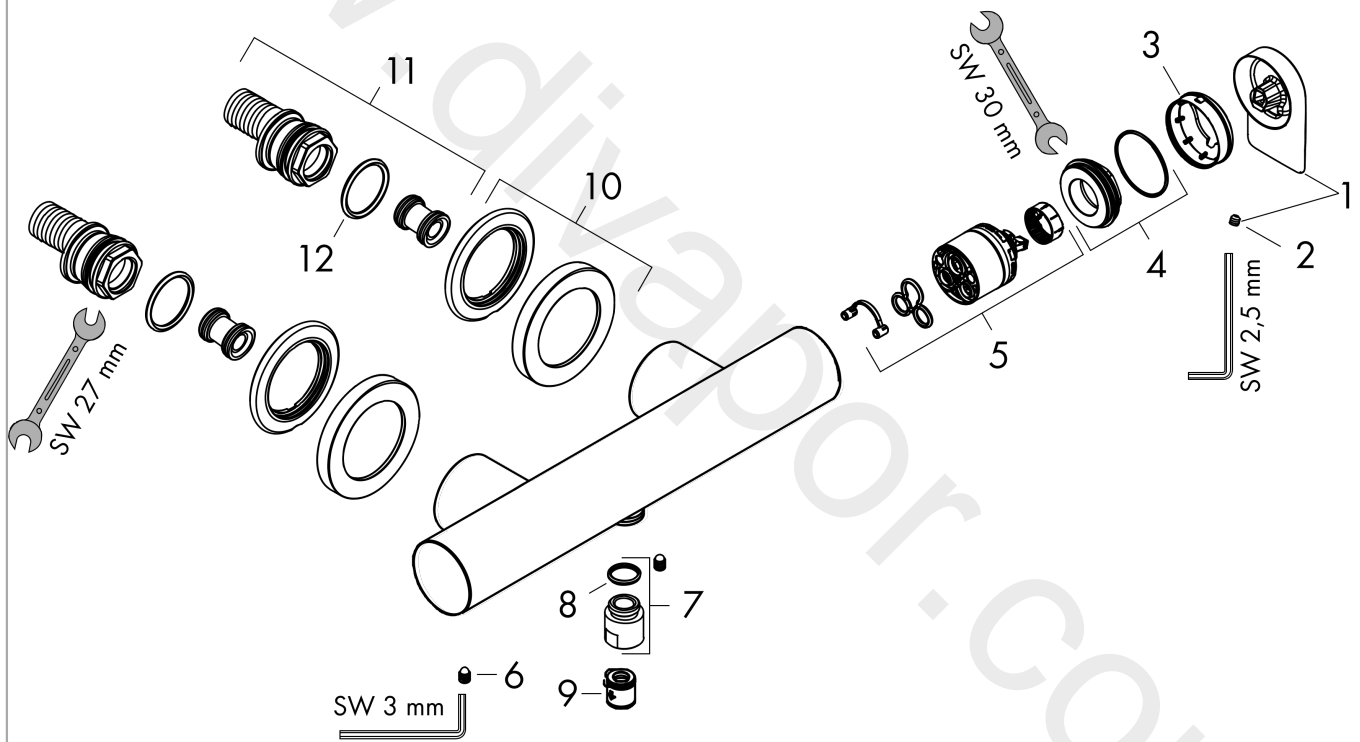

Vivenis

Single lever shower mixer for exposed installation 2 ticks

Finish: **Chrome** Article Number: **75620009**

Description

product features

- centre distance: 150 ± 12 mm
- maximum flow rate at 3 bar: 5,5 l/min
- ceramic cartridge
- temperature limitation adjustable
- non-return valve
- with silencer
- hose connection DN15
- connection dimension: DN15
- min. operating pressure: 1 bar
- max. operating pressure: 10 bar
- connection type: s-shaped connections

Design awards

reddot winner 2021

GERMAN DESIGN AWARD WINNER 2022

Product image

Scale drawing

Flowchart

Vivenis
Single lever shower mixer for exposed installation 2 ticks
 Finish: **Chrome** Article Number: **75620009**

Exploded Drawing

Year of production: >08/21

Vivenis

Single lever shower mixer for exposed installation 2 ticks

Finish: **Chrome** Article Number: **75620009**

Spare part list

Year of production: >08/21

Pos.	Description	Article Number	Price	PU
1	handle	94375000	£ 35,00	1
2	hollow set screw M5x5	98446000	£ 3,30	1
3	flange	94370000	£ 43,00	1
4	nut	93995000	£ 25,00	1
5	cartridge, assy	93895000	£ 79,00	1
6	screw	94366000	£ 13,30	1
7	Hose Connection	96044019	-	1
8	O-ring 14x2	98129000	£ 3,30	1
9	non return valve	92839000	£ 16,10	1
10	escutcheon Ø 70 mm	94365000	£ 51,00	1
11	set of S-unions	95772000	£ 96,00	1
12	O-ring 29x3	98371000	£ 6,10	1