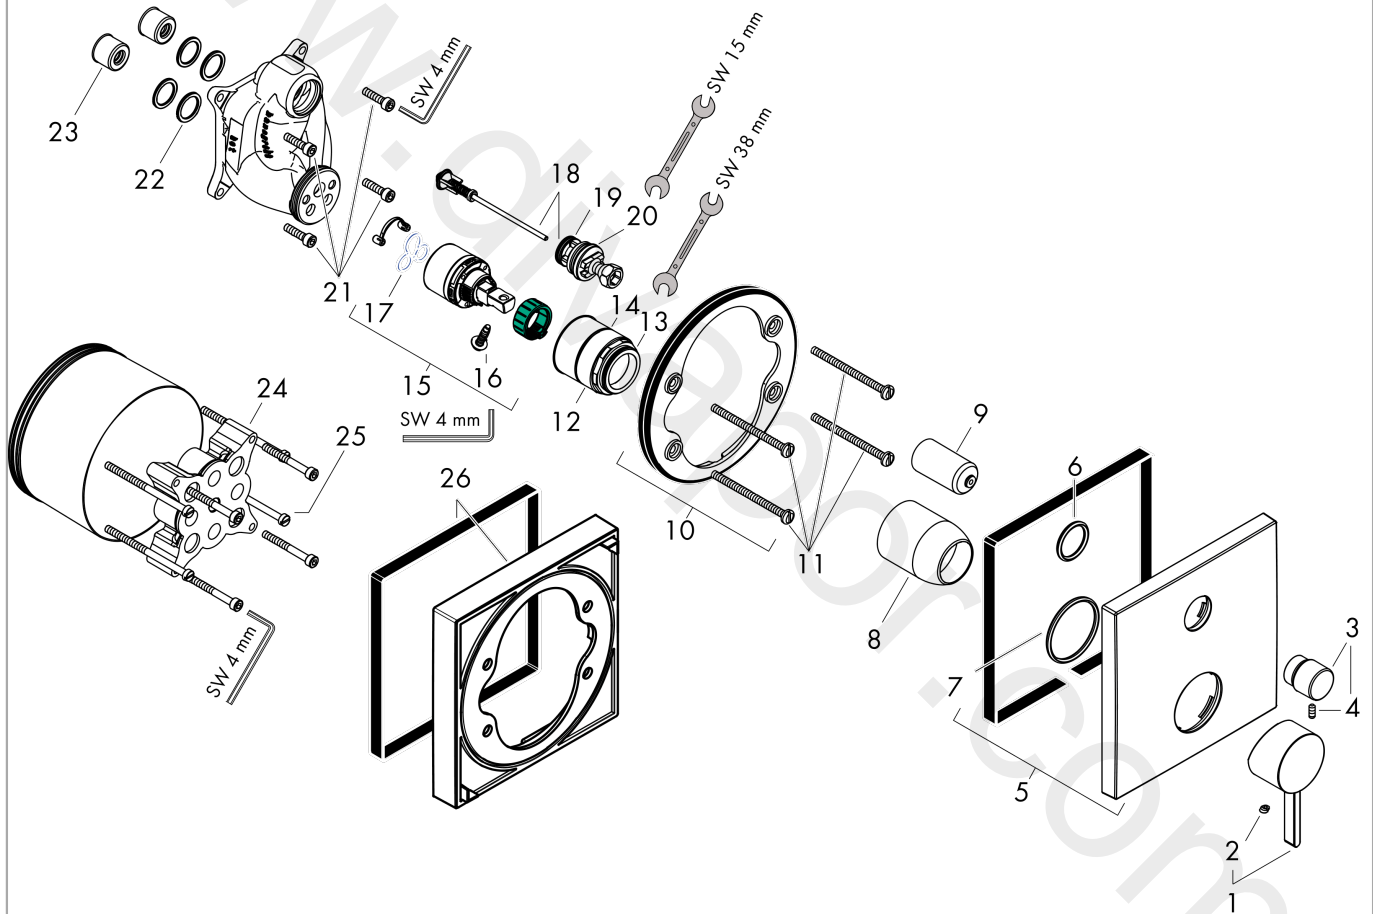

Finoris

Single lever bath mixer for concealed installation for iBox universal

Finish: **Chrome** Article Number: **76415000**

Description

product features

- 2 functions
- flow rate upper outlet: 21 l/min
- flow rate lower outlet: 29 l/min
- maximum flow rate at 3 bar: 29 l/min
- ceramic cartridge
- temperature limitation adjustable
- diverter with automatic resetting
- with silencer
- suitable for continuous flow water heaters
- connection type: basic set
- wall-mounted
- min. operating pressure: 1 bar
- max. operating pressure: 10 bar

Single lever bath mixer for concealed installation for iBox universal

Finish: **Chrome** Article Number: **76415000**

Flowchart

Finoris

Single lever bath mixer for concealed installation for iBox universal

Finish: **Chrome** Article Number: **76415000**

Exploded Drawing

Year of production: >06/21

Finoris**Single lever bath mixer for concealed installation for iBox universal**Finish: **Chrome** Article Number: **76415000****Spare part list**

Year of production: >06/21

Pos.	Description	Article Number	Price	PU
1	handle	94298000	£ 51,00	1
2	screw cover	96338000	£ 3,30	1
3	diverter knob	98795000	£ 51,00	1
4	hollow set screw M4x10	97667000	£ 3,30	1
5	escutcheon 155 / 155 mm	94302000	£ 79,00	1
6	O-ring 23x3	98142000	£ 3,30	1
7	O-ring 43x3	98418000	£ 3,30	1
8	sleeve	98790000	£ 35,00	1
9	sleeve	98794000	£ 35,00	1
10	holder for escutcheon	98793000	£ 43,00	1
11	set of fixing screws	96454000	£ 9,00	1
12	nut	98796000	£ 43,00	1
13	O-ring 30x1,5	98433000	£ 3,30	1
14	O-ring 39x1,5	98400000	£ 3,30	1
15	cartridge, assy	92730000	£ 35,00	1
16	locking screw for handle	95140000	£ 6,10	1
17	seal	95008000	£ 9,00	1
18	selector assy	95014000	£ 64,00	1
19	O-ring 16x2,3	98207000	£ 3,30	1
20	O-ring 20x2,5	92602000	£ 6,10	1
21	set of screws	96525000	£ 9,00	1
22	O-ring 16x2	98133000	£ 3,30	1
23	noise reduction	94073000	£ 25,00	1
24	extension 25 mm	13595000	£ 75,00	1
25	set of fixing screws	97747000	£ 3,30	1
26	extension 22 mm	13593000	£ 79,00	1