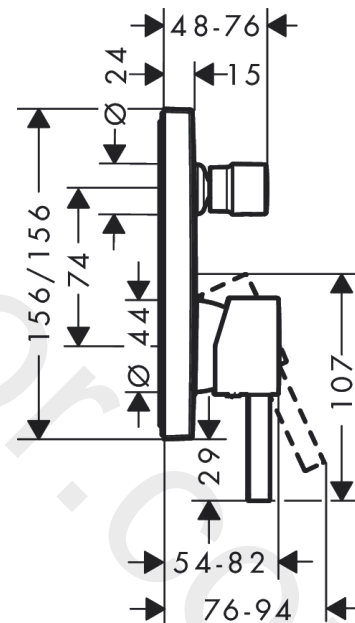

Finoris

Single lever bath mixer for concealed installation for iBox universal

Finish: **Chrome** Article Number: **76415000**

Description

product features

- 2 functions
- flow rate upper outlet: 21 l/min
- flow rate lower outlet: 29 l/min
- maximum flow rate at 3 bar: 29 l/min
- ceramic cartridge
- temperature limitation adjustable
- diverter with automatic resetting
- with silencer
- suitable for continuous flow water heaters
- connection type: basic set
- wall-mounted
- min. operating pressure: 1 bar
- max. operating pressure: 10 bar

Article Details

Price excl. VAT

208,33 £

Design awards

reddot winner 2021

Product image

Scale drawing

Finoris

Single lever bath mixer for concealed installation for iBox universal

Finish: **Chrome** Article Number: **76415000**

Flowchart

Finoris

Single lever bath mixer for concealed installation for iBox universal

Year of production: >06/21

Pos.	Description	Article Number	Price	PU
1	handle	94298000	£ 51,00	1
2	screw cover	96338000	£ 3,30	1
3	diverter knob	98795000	£ 51,00	1
4	hollow set screw M4x10	97667000	£ 3,30	1
5	escutcheon 155 / 155 mm	94302000	£ 79,00	1
6	O-ring 23x3	98142000	£ 3,30	1
7	O-ring 43x3	98418000	£ 3,30	1
8	sleeve	98790000	£ 35,00	1
9	sleeve	98794000	£ 35,00	1
10	holder for escutcheon	98793000	£ 43,00	1
11	set of fixing screws	96454000	£ 9,00	1
12	nut	98796000	£ 43,00	1
13	O-ring 30x1,5	98433000	£ 3,30	1
14	O-ring 39x1,5	98400000	£ 3,30	1
15	cartridge, assy	92730000	£ 35,00	1
16	locking screw for handle	95140000	£ 6,10	1
17	seal	95008000	£ 9,00	1
18	selector assy	95014000	£ 64,00	1
19	O-ring 16x2,3	98207000	£ 3,30	1
20	O-ring 20x2,5	92602000	£ 6,10	1
21	set of screws	96525000	£ 9,00	1
22	O-ring 16x2	98133000	£ 3,30	1
23	noise reduction	94073000	£ 25,00	1
24	extension 25 mm	13595000	£ 75,00	1
25	set of fixing screws	97747000	£ 3,30	1
26	extension 22 mm	13593000	£ 79,00	1