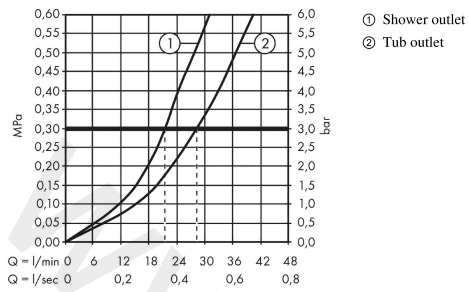

Finoris

Single lever bath mixer for concealed installation for iBox universal

Finish: **Chrome** Article Number: **76415000**

Flowchart