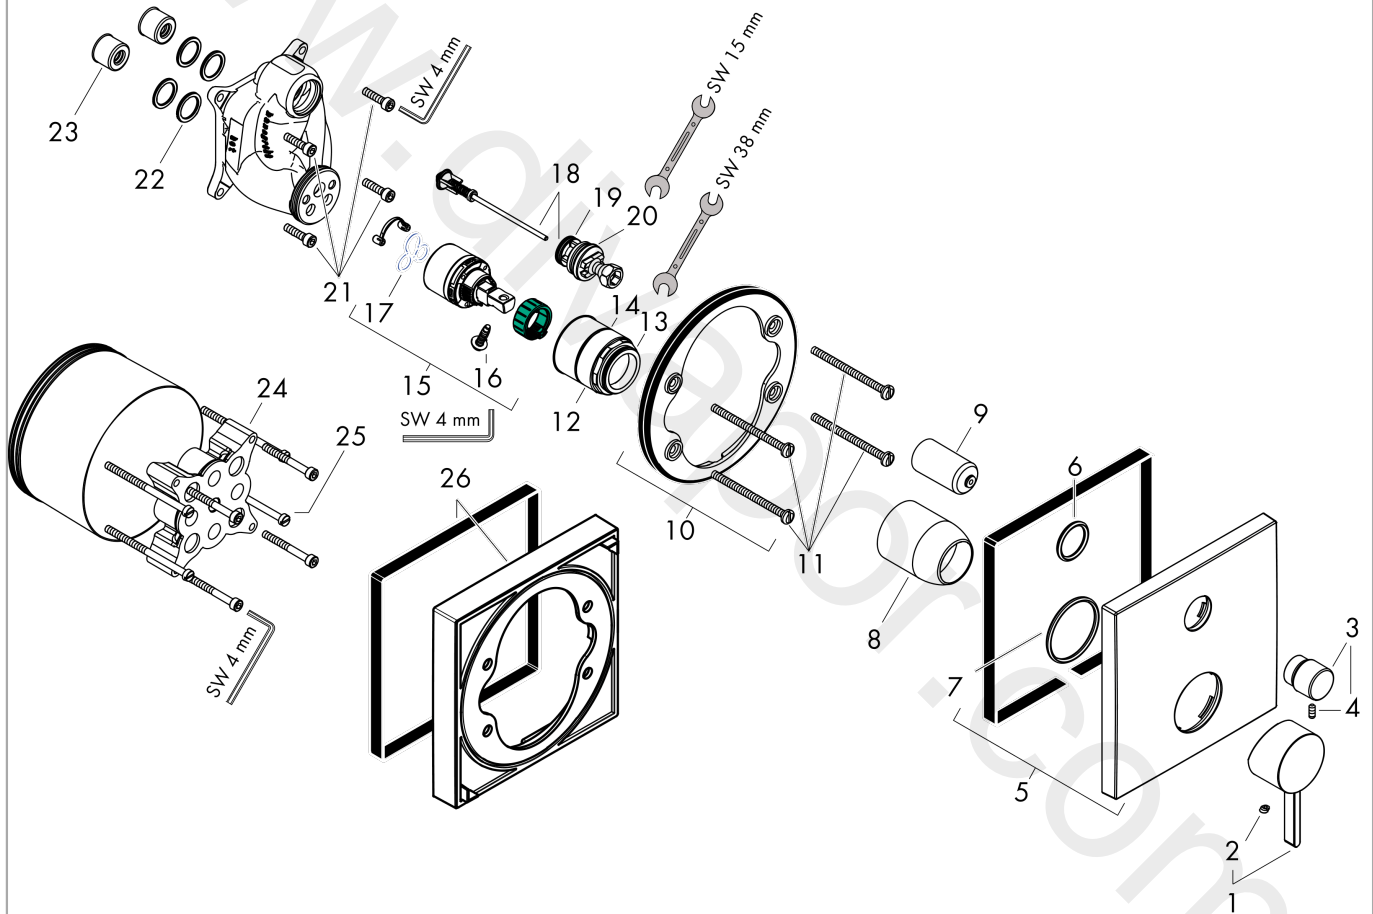

Finoris

Single lever bath mixer for concealed installation for iBox universal

Finish: **Chrome** Article Number: **76415003**

Description

product features

- 2 functions
- flow rate upper outlet: 21 l/min
- flow rate lower outlet: 29 l/min
- ceramic cartridge
- temperature limitation adjustable
- diverter with automatic resetting
- with silencer
- connection type: basic set
- wall-mounted
- min. operating pressure: 1 bar
- max. operating pressure: 10 bar

Design awards

reddot winner 2021

Product image

Scale drawing

Flowchart

- ① Shower outlet
- ② Tub outlet

Finoris

Single lever bath mixer for concealed installation for iBox universal

Finish: **Chrome** Article Number: **76415003**

Exploded Drawing

Year of production: >07/21

Finoris

Single lever bath mixer for concealed installation for iBox universal

Finish: **Chrome** Article Number: **76415003**

Spare part list

Year of production: >07/21

Pos.	Description	Article Number	Price	PU
1	handle	94298000	£ 51,00	1
2	screw cover	96338000	£ 3,30	1
3	diverter knob	98795000	£ 51,00	1
4	hollow set screw M4x10	97667000	£ 3,30	1
5	escutcheon 155 / 155 mm	94302000	£ 79,00	1
6	O-ring 23x3	98142000	£ 3,30	1
7	O-ring 43x3	98418000	£ 3,30	1
8	sleeve	98790000	£ 35,00	1
9	sleeve	98794000	£ 35,00	1
10	holder for escutcheon	98793000	£ 43,00	1
11	set of fixing screws	96454000	£ 9,00	1
12	nut	98796000	£ 43,00	1
13	O-ring 30x1,5	98433000	£ 3,30	1
14	O-ring 39x1,5	98400000	£ 3,30	1
15	cartridge, assy	92730000	£ 35,00	1
16	locking screw for handle	95140000	£ 6,10	1
17	seal	95008000	£ 9,00	1
18	selector assy	95014000	£ 64,00	1
19	O-ring 20x2,5	92602000	£ 6,10	1
20	O-ring 17x2	98199000	£ 3,30	1
21	set of screws	93243000	£ 9,00	1
22	O-ring 16x2	98133000	£ 3,30	1
23	noise reduction	94073000	£ 25,00	1
24	extension 25 mm	13595000	£ 75,00	1
25	set of fixing screws	97747000	£ 3,30	1
26	extension 22 mm	13593000	£ 79,00	1