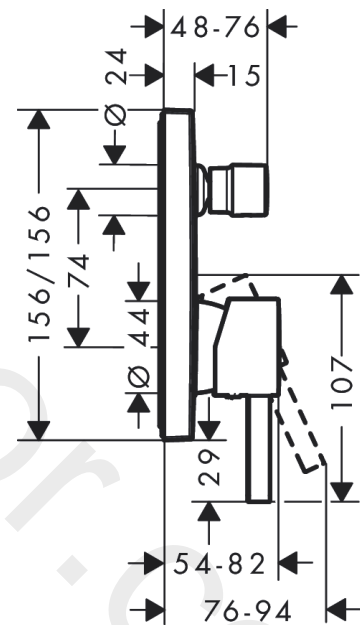

Finoris

Single lever bath mixer for concealed installation for iBox universal

Finish: **Chrome** Article Number: **76415003**

Description

product features

- 2 functions
- flow rate upper outlet: 21 l/min
- flow rate lower outlet: 29 l/min
- ceramic cartridge
- temperature limitation adjustable
- diverter with automatic resetting
- with silencer
- connection type: basic set
- wall-mounted
- min. operating pressure: 1 bar
- max. operating pressure: 10 bar

Design awards

reddot winner 2021

Product image

Scale drawing

Flowchart

- ① Shower outlet
- ② Tub outlet

Finoris

Single lever bath mixer for concealed installation for iBox universal

Finish: **Chrome** Article Number: **76415003**

Exploded Drawing

Year of production: >07/21

Finoris

Single lever bath mixer for concealed installation for iBox universal

Finish: **Chrome** Article Number: **76415003**

Spare part list

Year of production: >07/21

Pos.	Description	Article Number	Price	PU
1	handle	94298000	£ 51,00	1
2	screw cover	96338000	£ 3,30	1
3	diverter knob	98795000	£ 51,00	1
4	hollow set screw M4x10	97667000	£ 3,30	1
5	escutcheon 155 / 155 mm	94302000	£ 79,00	1
6	O-ring 23x3	98142000	£ 3,30	1
7	O-ring 43x3	98418000	£ 3,30	1
8	sleeve	98790000	£ 35,00	1
9	sleeve	98794000	£ 35,00	1
10	holder for escutcheon	98793000	£ 43,00	1
11	set of fixing screws	96454000	£ 9,00	1
12	nut	98796000	£ 43,00	1
13	O-ring 30x1,5	98433000	£ 3,30	1
14	O-ring 39x1,5	98400000	£ 3,30	1
15	cartridge, assy	92730000	£ 35,00	1
16	locking screw for handle	95140000	£ 6,10	1
17	seal	95008000	£ 9,00	1
18	selector assy	95014000	£ 64,00	1
19	O-ring 20x2,5	92602000	£ 6,10	1
20	O-ring 17x2	98199000	£ 3,30	1
21	set of screws	93243000	£ 9,00	1
22	O-ring 16x2	98133000	£ 3,30	1
23	noise reduction	94073000	£ 25,00	1
24	extension 25 mm	13595000	£ 75,00	1
25	set of fixing screws	97747000	£ 3,30	1
26	extension 22 mm	13593000	£ 79,00	1