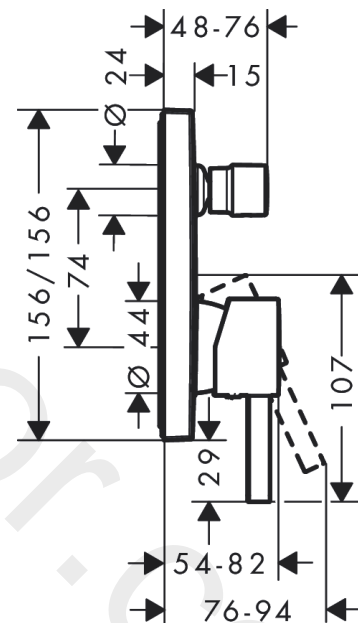

#### product features

- 2 functions
- flow rate upper outlet: 21 l/min
- flow rate lower outlet: 29 l/min
- ceramic cartridge
- temperature limitation adjustable
- diverter with automatic resetting
- with silencer
- connection type: basic set
- wall-mounted
- min. operating pressure: 1 bar
- max. operating pressure: 10 bar

### Product image

### Scale drawing

### Spare part list

Year of production: >07/21

Pos.	Description	Article Number	Price	PU
1	handle	94298670	£ 76,00	1
2	screw cover	96338000	£ 3,30	1
3	diverter knob	98795670	£ 76,00	1
4	hollow set screw M4x10	97667000	£ 3,30	1
5	escutcheon 155 / 155 mm	94302670	£ 118,00	1
6	O-ring 23x3	98142000	£ 3,30	1
7	O-ring 43x3	98418000	£ 3,30	1
8	sleeve	98790670	£ 51,00	1
9	sleeve	98794670	£ 51,00	1
10	holder for escutcheon	98793000	£ 43,00	1
11	set of fixing screws	96454000	£ 9,00	1
12	nut	98796000	£ 43,00	1
13	O-ring 30x1,5	98433000	£ 3,30	1
14	O-ring 39x1,5	98400000	£ 3,30	1
15	cartridge, assy	92730000	£ 35,00	1
16	locking screw for handle	95140000	£ 6,10	1
17	seal	95008000	£ 9,00	1
18	selector assy	95014000	£ 64,00	1
19	O-ring 20x2,5	92602000	£ 6,10	1
20	O-ring 17x2	98199000	£ 3,30	1
21	set of screws	93243000	£ 9,00	1
22	O-ring 16x2	98133000	£ 3,30	1
23	noise reduction	94073000	£ 25,00	1
24	extension 25 mm	13595000	£ 75,00	1
25	set of fixing screws	97747000	£ 3,30	1
26	extension 22 mm	13593670	£ 82,00	1