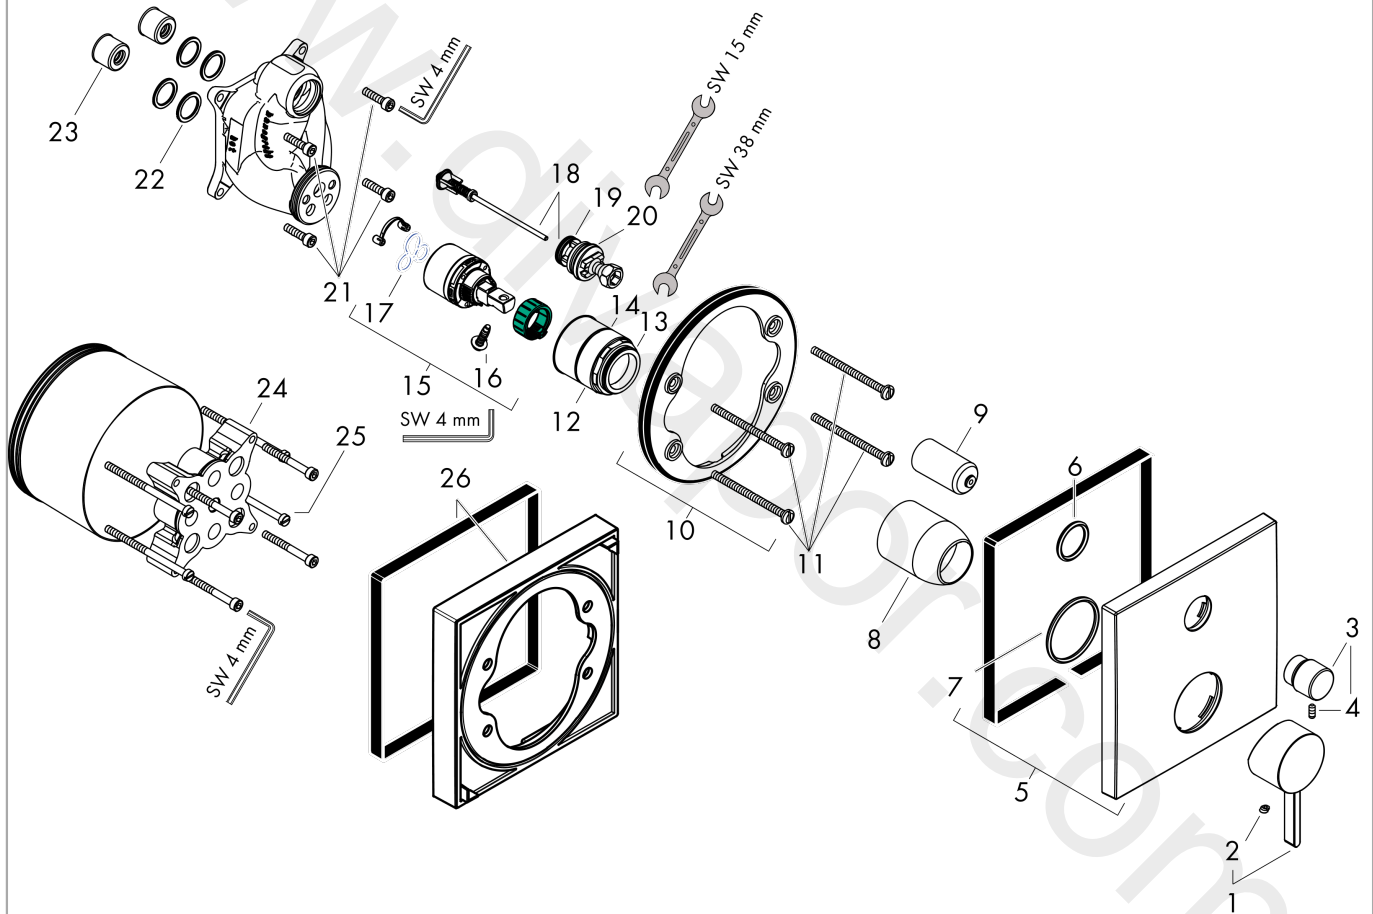

Finoris

Single lever bath mixer for concealed installation for iBox universal

Finish: **Matt Black** Article Number: **76415673**

Exploded Drawing

Year of production: >07/21

Finoris

Single lever bath mixer for concealed installation for iBox universal

Finish: **Matt Black** Article Number: **76415673**

Spare part list

Year of production: >07/21

Pos.	Description	Article Number	Price	PU
1	handle	94298670	£ 76,00	1
2	screw cover	96338000	£ 3,30	1
3	diverter knob	98795670	£ 76,00	1
4	hollow set screw M4x10	97667000	£ 3,30	1
5	escutcheon 155 / 155 mm	94302670	£ 118,00	1
6	O-ring 23x3	98142000	£ 3,30	1
7	O-ring 43x3	98418000	£ 3,30	1
8	sleeve	98790670	£ 51,00	1
9	sleeve	98794670	£ 51,00	1
10	holder for escutcheon	98793000	£ 43,00	1
11	set of fixing screws	96454000	£ 9,00	1
12	nut	98796000	£ 43,00	1
13	O-ring 30x1,5	98433000	£ 3,30	1
14	O-ring 39x1,5	98400000	£ 3,30	1
15	cartridge, assy	92730000	£ 35,00	1
16	locking screw for handle	95140000	£ 6,10	1
17	seal	95008000	£ 9,00	1
18	selector assy	95014000	£ 64,00	1
19	O-ring 20x2,5	92602000	£ 6,10	1
20	O-ring 17x2	98199000	£ 3,30	1
21	set of screws	93243000	£ 9,00	1
22	O-ring 16x2	98133000	£ 3,30	1
23	noise reduction	94073000	£ 25,00	1
24	extension 25 mm	13595000	£ 75,00	1
25	set of fixing screws	97747000	£ 3,30	1
26	extension 22 mm	13593670	£ 82,00	1