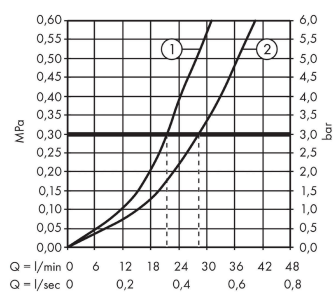

Design awards

reddot winner 2021

Product image

Scale drawing

Flowchart

- ① Shower outlet
- ② Tub outlet

Finoris

Single lever bath mixer for concealed installation for iBox universal