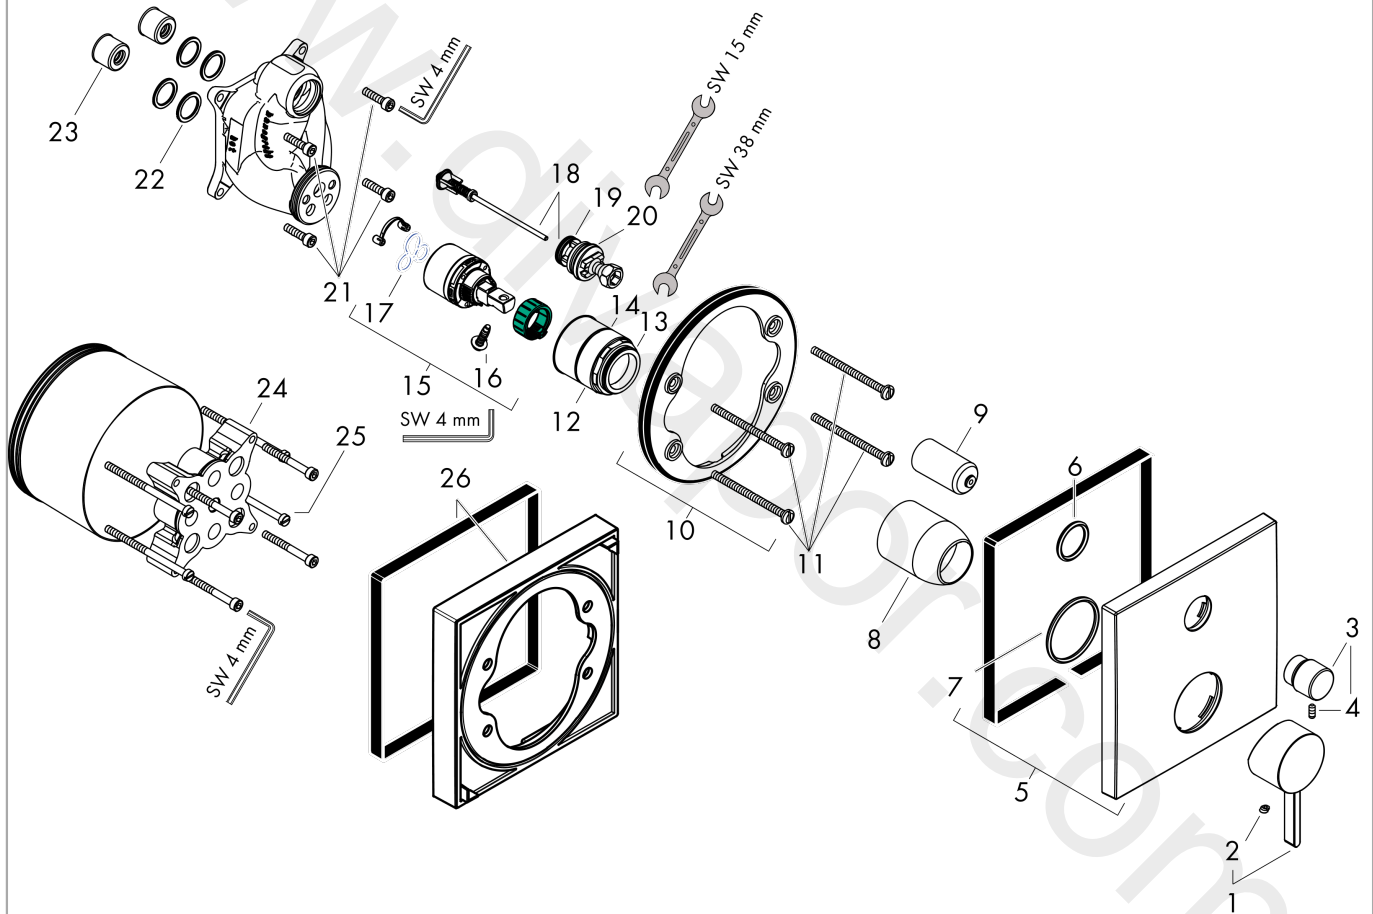

Finoris

Single lever bath mixer for concealed installation for iBox universal

Finish: **Matt White** Article Number: **76415703**

Description

product features

- 2 functions
- flow rate upper outlet: 21 l/min
- flow rate lower outlet: 29 l/min
- ceramic cartridge
- temperature limitation adjustable
- diverter with automatic resetting
- with silencer
- connection type: basic set
- wall-mounted
- min. operating pressure: 1 bar
- max. operating pressure: 10 bar

Design awards

reddot winner 2021

Product image

Scale drawing

Flowchart

- ① Shower outlet
- ② Tub outlet

Finoris

Single lever bath mixer for concealed installation for iBox universal

Finish: **Matt White** Article Number: **76415703**

Exploded Drawing

Year of production: >07/21

Finoris

Single lever bath mixer for concealed installation for iBox universal

Finish: **Matt White** Article Number: **76415703**

Spare part list

Year of production: >07/21

Pos.	Description	Article Number	Price	PU
1	handle	94298700	£ 76,00	1
2	screw cover	96338000	£ 3,30	1
3	diverter knob	98795700	£ 76,00	1
4	hollow set screw M4x10	97667000	£ 3,30	1
5	escutcheon 155 / 155 mm	94302700	£ 118,00	1
6	O-ring 23x3	98142000	£ 3,30	1
7	O-ring 43x3	98418000	£ 3,30	1
8	sleeve	98790700	£ 51,00	1
9	sleeve	98794700	£ 51,00	1
10	holder for escutcheon	98793000	£ 43,00	1
11	set of fixing screws	96454000	£ 9,00	1
12	nut	98796000	£ 43,00	1
13	O-ring 30x1,5	98433000	£ 3,30	1
14	O-ring 39x1,5	98400000	£ 3,30	1
15	cartridge, assy	92730000	£ 35,00	1
16	locking screw for handle	95140000	£ 6,10	1
17	seal	95008000	£ 9,00	1
18	selector assy	95014000	£ 64,00	1
19	O-ring 20x2,5	92602000	£ 6,10	1
20	O-ring 17x2	98199000	£ 3,30	1
21	set of screws	93243000	£ 9,00	1
22	O-ring 16x2	98133000	£ 3,30	1
23	noise reduction	94073000	£ 25,00	1
24	extension 25 mm	13595000	£ 75,00	1
25	set of fixing screws	97747000	£ 3,30	1
26	extension 22 mm	13593700	£ 111,00	1