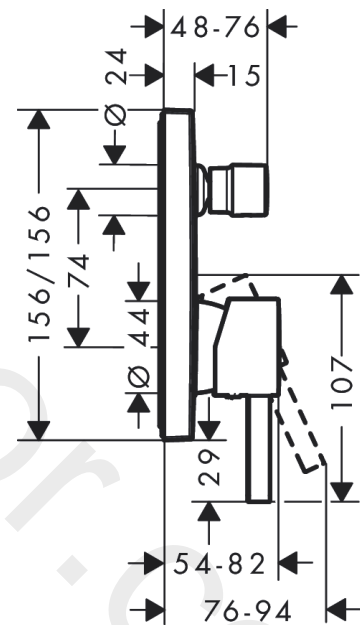

Finoris

Single lever bath mixer for concealed installation for iBox universal

Finish: **Matt White** Article Number: **76415703**

Description

product features

- 2 functions
- flow rate upper outlet: 21 l/min
- flow rate lower outlet: 29 l/min
- ceramic cartridge
- temperature limitation adjustable
- diverter with automatic resetting
- with silencer
- connection type: basic set
- wall-mounted
- min. operating pressure: 1 bar
- max. operating pressure: 10 bar

Design awards

reddot winner 2021

Product image

Scale drawing

Flowchart

- ① Shower outlet
- ② Tub outlet

Finoris

Single lever bath mixer for concealed installation for iBox universal

Finish: **Matt White** Article Number: **76415703**

Exploded Drawing

Year of production: >07/21

Finoris

Single lever bath mixer for concealed installation for iBox universal

Finish: **Matt White** Article Number: **76415703**

Spare part list

Year of production: >07/21

Pos.	Description	Article Number	Price	PU
1	handle	94298700	£ 76,00	1
2	screw cover	96338000	£ 3,30	1
3	diverter knob	98795700	£ 76,00	1
4	hollow set screw M4x10	97667000	£ 3,30	1
5	escutcheon 155 / 155 mm	94302700	£ 118,00	1
6	O-ring 23x3	98142000	£ 3,30	1
7	O-ring 43x3	98418000	£ 3,30	1
8	sleeve	98790700	£ 51,00	1
9	sleeve	98794700	£ 51,00	1
10	holder for escutcheon	98793000	£ 43,00	1
11	set of fixing screws	96454000	£ 9,00	1
12	nut	98796000	£ 43,00	1
13	O-ring 30x1,5	98433000	£ 3,30	1
14	O-ring 39x1,5	98400000	£ 3,30	1
15	cartridge, assy	92730000	£ 35,00	1
16	locking screw for handle	95140000	£ 6,10	1
17	seal	95008000	£ 9,00	1
18	selector assy	95014000	£ 64,00	1
19	O-ring 20x2,5	92602000	£ 6,10	1
20	O-ring 17x2	98199000	£ 3,30	1
21	set of screws	93243000	£ 9,00	1
22	O-ring 16x2	98133000	£ 3,30	1
23	noise reduction	94073000	£ 25,00	1
24	extension 25 mm	13595000	£ 75,00	1
25	set of fixing screws	97747000	£ 3,30	1
26	extension 22 mm	13593700	£ 111,00	1