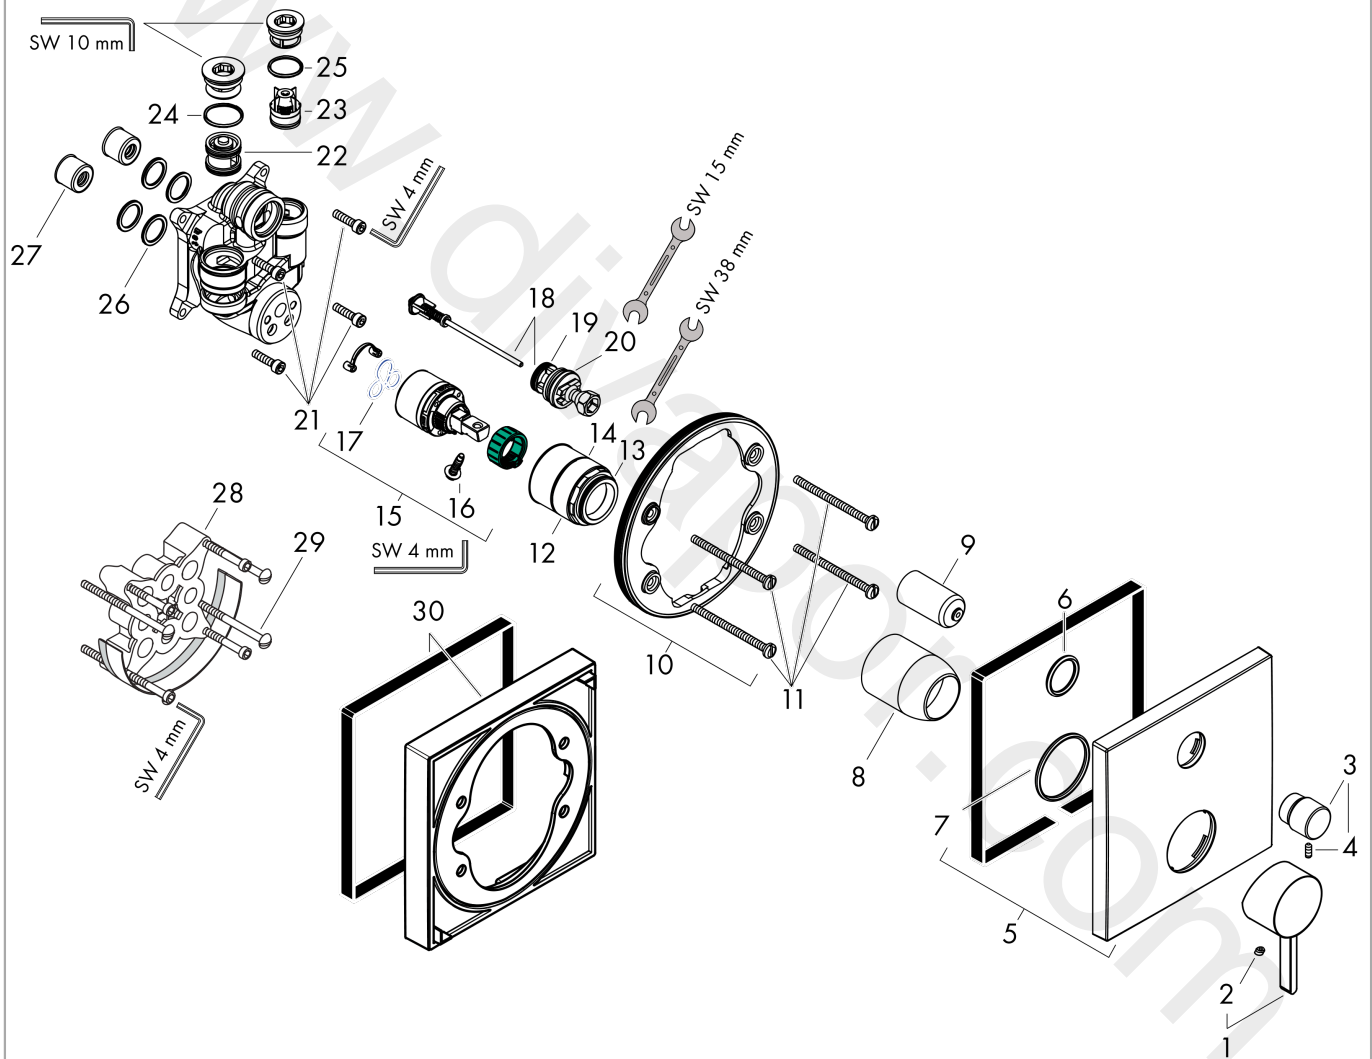

- 2 functions
- maximum flow rate at 3 bar: 25 l/min
- flow rate for bath spout at 3 bar: 25 l/min
- flow rate of hand shower at 3 bar: 24,5 l/min
- ceramic cartridge
- temperature limitation adjustable
- diverter with automatic resetting
- non-return valve
- with silencer
- with integrated safety combination EN 1717
- connection type: basic set
- wall-mounted
- min. operating pressure: 1 bar
- max. operating pressure: 10 bar

Single lever bath mixer for concealed installation with integrated security combination according to EN1717 for iBox universal

Finish: **Chrome** Article Number: **76416000**

Flowchart

www.divapor.com

Finoris

Single lever bath mixer for concealed installation with integrated security combination according to EN1717 for iBox universal

Finish: **Chrome** Article Number: **76416000**

Exploded Drawing

Year of production: >06/21