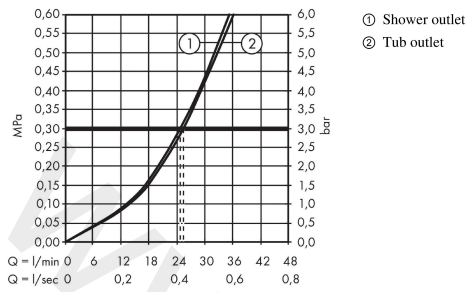

Finoris

Single lever bath mixer for concealed installation with integrated security combination according to EN1717 for iBox universal

Finish: **Chrome** Article Number: **76416000**

Flowchart

www.divapor.com