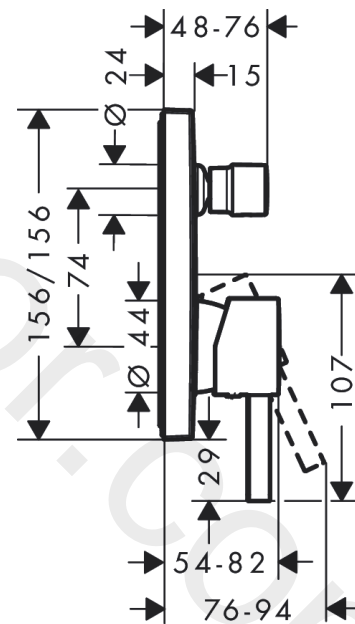

Finoris

Single lever bath mixer for concealed installation with integrated security combination according to EN1717 for iBox universal

Finish: **Chrome** Article Number: **76416000**

Description

product features

- 2 functions
- maximum flow rate at 3 bar: 25 l/min
- flow rate for bath spout at 3 bar: 25 l/min
- flow rate of hand shower at 3 bar: 24,5 l/min
- ceramic cartridge
- temperature limitation adjustable
- diverter with automatic resetting
- non-return valve
- with silencer
- with integrated safety combination EN 1717
- connection type: basic set
- wall-mounted
- min. operating pressure: 1 bar
- max. operating pressure: 10 bar

Article Details

Price excl. VAT

320,83 £

Design awards

reddot winner 2021

Product image

Scale drawing

Finoris

Pos.	Description	Article Number	Price	PU
1	handle	94298000	£ 51,00	1
2	screw cover	96338000	£ 3,30	1
3	diverter knob	98795000	£ 51,00	1
4	hollow set screw M4x10	97667000	£ 3,30	1
5	escutcheon 155 / 155 mm	94302000	£ 79,00	1
6	O-ring 23x3	98142000	£ 3,30	1
7	O-ring 43x3	98418000	£ 3,30	1
8	sleeve	98790000	£ 35,00	1
9	sleeve	98794000	£ 35,00	1
10	holder for escutcheon	98793000	£ 43,00	1
11	set of fixing screws	96454000	£ 9,00	1
12	nut	98796000	£ 43,00	1
13	O-ring 30x1,5	98433000	£ 3,30	1
14	O-ring 39x1,5	98400000	£ 3,30	1
15	cartridge, assy	92730000	£ 35,00	1
16	locking screw for handle	95140000	£ 6,10	1
17	seal	95008000	£ 9,00	1
18	selector assy	95014000	£ 64,00	1
19	O-ring 16x2,3	98207000	£ 3,30	1
20	O-ring 20x2,5	92602000	£ 6,10	1
21	set of screws	96525000	£ 9,00	1
22	vacuum breaker	96753000	£ 16,10	1
23	non return valve	96655000	£ 13,30	1
24	O-Ring 22x2	98185000	£ 3,30	1
25	O-ring 19x2	98426000	£ 3,30	1
26	O-ring 16x2	98133000	£ 3,30	1
27	noise reduction	94073000	£ 25,00	1
28	extension 25 mm	13595000	£ 75,00	1
29	set of fixing screws	97747000	£ 3,30	1
30	extension 22 mm	13593000	£ 79,00	1
a	concealed item	01800180	£ 163,00	1