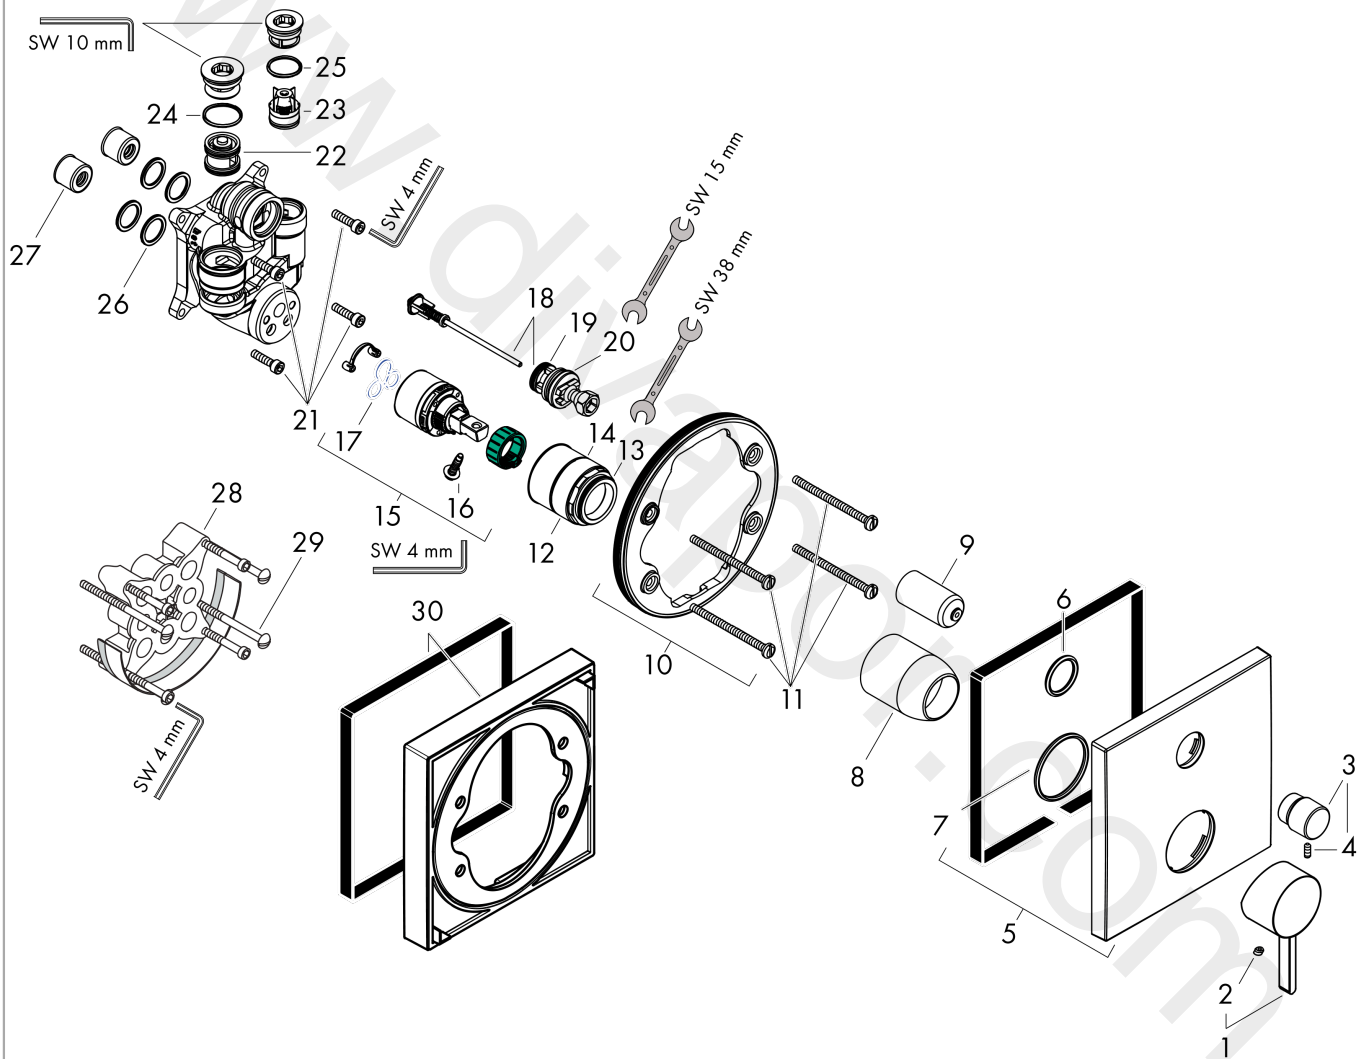

#### product features

- 2 functions
- maximum flow rate at 3 bar: 25 l/min
- flow rate for bath spout at 3 bar: 25 l/min
- flow rate of hand shower at 3 bar: 24,5 l/min
- ceramic cartridge
- temperature limitation adjustable
- diverter with automatic resetting
- non-return valve
- with silencer
- with integrated safety combination EN 1717
- connection type: basic set
- wall-mounted
- min. operating pressure: 1 bar
- max. operating pressure: 10 bar

### Scale drawing

**Finoris**

Single lever bath mixer for concealed installation with integrated security combination according to EN1717 for iBox universal

Finish: **Matt Black** Article Number: **76416670**

**Flowchart**

www.divapor.com

**Finoris**

Single lever bath mixer for concealed installation with integrated security combination according to EN1717 for iBox universal

Finish: **Matt Black** Article Number: **76416670**

**Exploded Drawing**

Year of production: >06/21