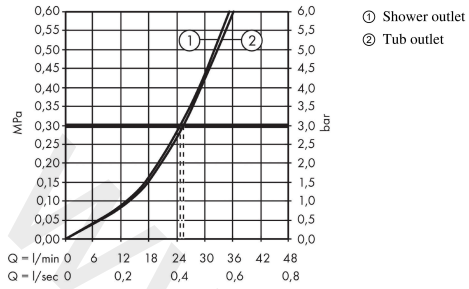

Finoris

Single lever bath mixer for concealed installation with integrated security combination according to EN1717 for iBox universal

Finish: **Matt Black** Article Number: **76416670**

Flowchart

www.divapor.com