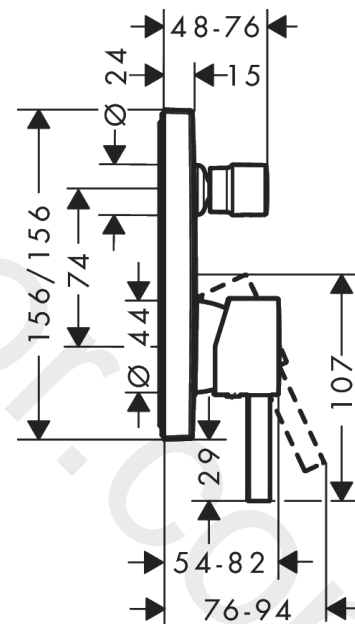

Scale drawing