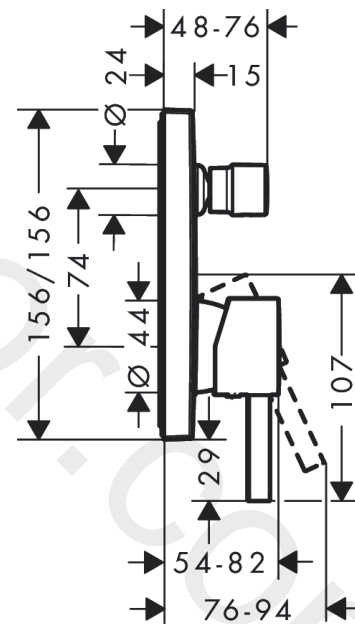

Finoris

Single lever bath mixer for concealed installation with integrated security combination according to EN1717 for iBox universal

Finish: **Matt White** Article Number: **76416700**

Description

product features

- 2 functions
- maximum flow rate at 3 bar: 25 l/min
- flow rate for bath spout at 3 bar: 25 l/min
- flow rate of hand shower at 3 bar: 24,5 l/min
- ceramic cartridge
- temperature limitation adjustable
- diverter with automatic resetting
- non-return valve
- with silencer
- with integrated safety combination EN 1717
- connection type: basic set
- wall-mounted
- min. operating pressure: 1 bar
- max. operating pressure: 10 bar

Article Details

Price excl. VAT

449,20 £

Design awards

reddot winner 2021

Product image

Scale drawing

Finoris

Spare part list

Year of production: >07/21

Pos.	Description	Article Number	Price	PU
1	handle	94298700	£ 76,00	1
2	screw cover	96338000	£ 3,30	1
3	diverter knob	98795700	£ 76,00	1
4	hollow set screw M4x10	97667000	£ 3,30	1
5	escutcheon 155 / 155 mm	94302700	£ 118,00	1
6	O-ring 43x3	98418000	£ 3,30	1
7	O-ring 23x3	98142000	£ 3,30	1
8	sleeve	98790700	£ 51,00	1
9	sleeve	98794700	£ 51,00	1
10	holder for escutcheon	98793000	£ 43,00	1
11	set of fixing screws	96454000	£ 9,00	1
12	nut	98796000	£ 43,00	1
13	O-ring 30x1,5	98433000	£ 3,30	1
14	O-ring 39x1,5	98400000	£ 3,30	1
15	cartridge, assy	92730000	£ 35,00	1
16	locking screw for handle	95140000	£ 6,10	1
17	seal	95008000	£ 9,00	1
18	selector assy	95014000	£ 64,00	1
19	O-ring 16x2,3	98207000	£ 3,30	1
20	O-ring 20x2,5	92602000	£ 6,10	1
21	set of screws	96525000	£ 9,00	1
22	vacuum breaker	96753000	£ 16,10	1
23	non return valve	96655000	£ 13,30	1
24	O-Ring 22x2	98185000	£ 3,30	1
25	O-ring 19x2	98426000	£ 3,30	1
26	O-ring 16x2	98133000	£ 3,30	1
27	noise reduction	94073000	£ 25,00	1
28	extension 25 mm	13595000	£ 75,00	1
29	set of fixing screws	97747000	£ 3,30	1
30	extension 22 mm	13593700	£ 111,00	1
a	concealed item	01800180	£ 163,00	1