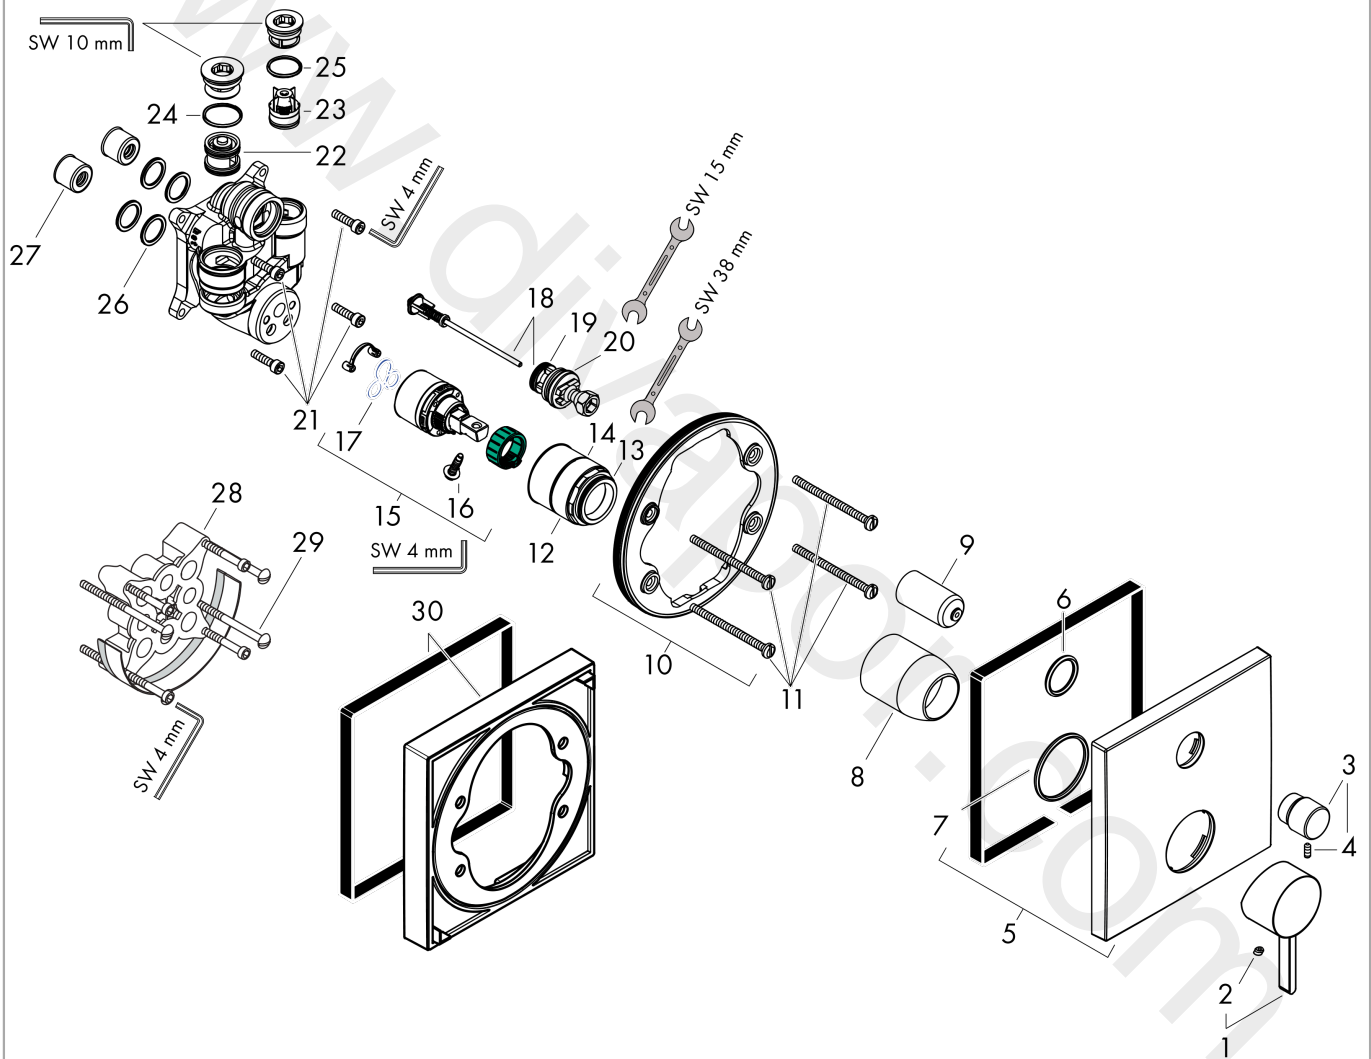

Finoris

Single lever bath mixer for concealed installation with integrated security combination according to EN1717 for iBox universal

Finish: **Matt White** Article Number: **76416700**

Exploded Drawing

Year of production: >07/21

Finoris

Single lever bath mixer for concealed installation with integrated security combination according to EN1717 for iBox universal

Finish: **Matt White** Article Number: **76416700**

Spare part list

Year of production: >07/21

Pos.	Description	Article Number	Price	PU
1	handle	94298700	£ 76,00	1
2	screw cover	96338000	£ 3,30	1
3	diverter knob	98795700	£ 76,00	1
4	hollow set screw M4x10	97667000	£ 3,30	1
5	escutcheon 155 / 155 mm	94302700	£ 118,00	1
6	O-ring 43x3	98418000	£ 3,30	1
7	O-ring 23x3	98142000	£ 3,30	1
8	sleeve	98790700	£ 51,00	1
9	sleeve	98794700	£ 51,00	1
10	holder for escutcheon	98793000	£ 43,00	1
11	set of fixing screws	96454000	£ 9,00	1
12	nut	98796000	£ 43,00	1
13	O-ring 30x1,5	98433000	£ 3,30	1
14	O-ring 39x1,5	98400000	£ 3,30	1
15	cartridge, assy	92730000	£ 35,00	1
16	locking screw for handle	95140000	£ 6,10	1
17	seal	95008000	£ 9,00	1
18	selector assy	95014000	£ 64,00	1
19	O-ring 16x2,3	98207000	£ 3,30	1
20	O-ring 20x2,5	92602000	£ 6,10	1
21	set of screws	96525000	£ 9,00	1
22	vacuum breaker	96753000	£ 16,10	1
23	non return valve	96655000	£ 13,30	1
24	O-Ring 22x2	98185000	£ 3,30	1
25	O-ring 19x2	98426000	£ 3,30	1
26	O-ring 16x2	98133000	£ 3,30	1
27	noise reduction	94073000	£ 25,00	1
28	extension 25 mm	13595000	£ 75,00	1
29	set of fixing screws	97747000	£ 3,30	1
30	extension 22 mm	13593700	£ 111,00	1
a	concealed item	01800180	£ 163,00	1