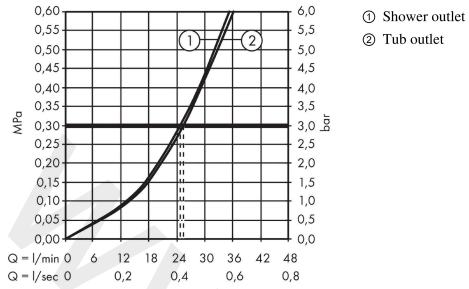

Finoris

Single lever bath mixer for concealed installation with integrated security combination according to EN1717 for iBox universal

Finish: **Matt White** Article Number: **76416700**

Flowchart

www.divapor.com