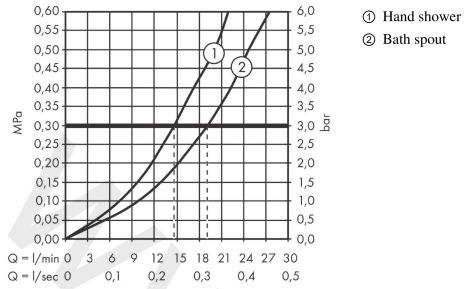

Finoris
Single lever bath mixer for exposed installation
Finish: **Matt Black** Article Number: **76420670**

Flowchart

www.divapor.com