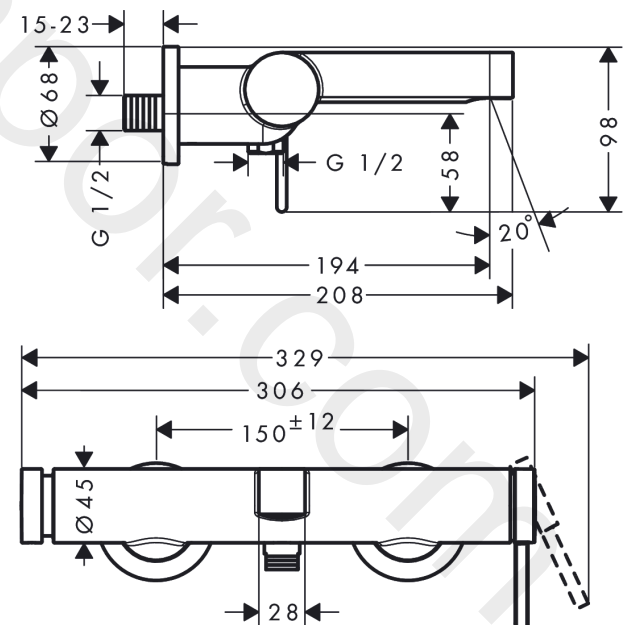

Finoris
Single lever bath mixer for exposed installation
 Finish: **Matt Black** Article Number: **76420670**

Description

product features

- 2 functions
- projection: 194 mm
- centre distance: 150 ± 12 mm
- spray type mixer: normal spray
- maximum flow rate at 3 bar: 19 l/min
- flow rate for bath spout at 3 bar: 19 l/min
- flow rate of hand shower at 3 bar: 14,7 l/min
- ceramic cartridge
- pressure diverter Select with automatic resetting
- protected against backflow, according to DIN EN 1717
- with silencer
- suitable for continuous flow water heaters
- connection dimension: DN15
- connection type: s-shaped connections
- wall-mounted
- min. operating pressure: 1 bar
- max. operating pressure: 10 bar

Article Details

Price excl. VAT 449,20 £

Technology

Design awards

reddot winner 2021

Product image

Scale drawing

Finoris
Single lever bath mixer for exposed installation
 Finish: **Matt Black** Article Number: **76420670**

Spare part list

Year of production: >06/21

Pos.	Description	Article Number	Price	PU
1	handle	94371670	£ 76,00	1
2	hollow set screw M5x5	98446000	£ 3,30	1
3	flange	94370670	£ 64,00	1
4	nut	93995000	£ 25,00	1
5	O-ring 35x1,5	92114000	£ 6,10	1
6	cartridge, assy	93895000	£ 79,00	1
7	pushbutton	94369670	£ 142,00	1
8	hollow set screw M4x6	97767000	£ 3,30	1
9	nut	94367000	£ 43,00	1
10	selector assy	94368000	£ 96,00	1
11	O-ring 12x1,5	98430000	£ 3,30	1
12	O-ring 15x1,5	92118000	£ 3,30	1
13	O-ring 17x1,5	98137000	£ 3,30	1
14	aerator M24x1 (30 l/min)	98998000	£ 35,00	1
15	special tool	95290000	£ 9,00	1
16	connecting thread	95392000	£ 20,50	1
17	O-ring 14x2	98129000	£ 3,30	1
18	screw	94366000	£ 13,30	1
19	escutcheon Ø 70 mm	94365670	£ 76,00	1
20	set of S-unions	95772000	£ 96,00	1
21	O-ring 29x3	98371000	£ 6,10	1