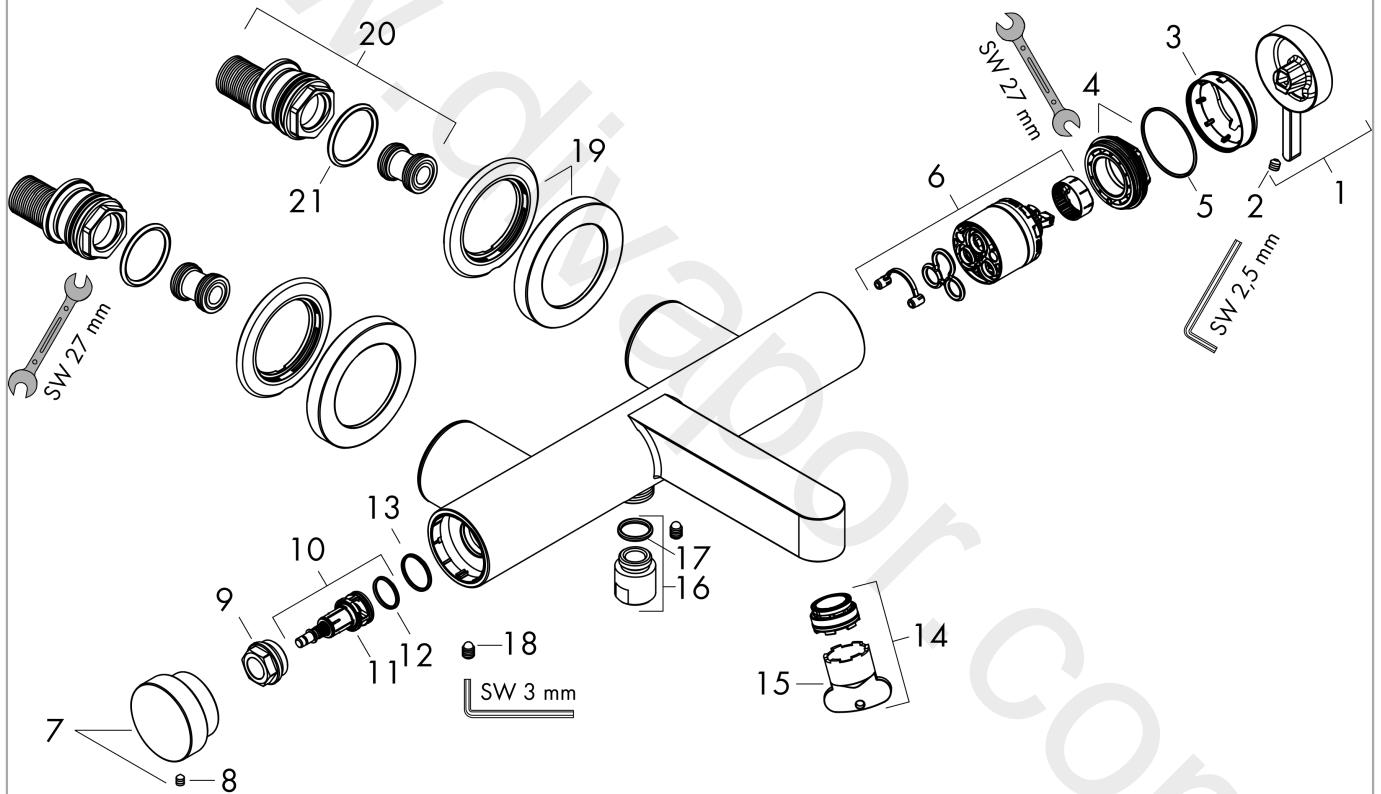

Finoris
Single lever bath mixer for exposed installation
 Finish: **Matt Black** Article Number: **76420670**

Description

product features

- 2 functions
- projection: 194 mm
- centre distance: 150 ± 12 mm
- spray type mixer: normal spray
- maximum flow rate at 3 bar: 19 l/min
- flow rate for bath spout at 3 bar: 19 l/min
- flow rate of hand shower at 3 bar: 14,7 l/min
- ceramic cartridge
- pressure diverter Select with automatic resetting
- protected against backflow, according to DIN EN 1717
- with silencer
- suitable for continuous flow water heaters
- connection dimension: DN15
- connection type: s-shaped connections
- wall-mounted
- min. operating pressure: 1 bar
- max. operating pressure: 10 bar

Flowchart

www.divapor.com

Finoris
Single lever bath mixer for exposed installation
 Finish: **Matt Black** Article Number: **76420670**

Exploded Drawing

Year of production: >06/21

Finoris
Single lever bath mixer for exposed installation
 Finish: **Matt Black** Article Number: **76420670**

Spare part list

Year of production: >06/21

Pos.	Description	Article Number	Price	PU
1	handle	94371670	£ 76,00	1
2	hollow set screw M5x5	98446000	£ 3,30	1
3	flange	94370670	£ 64,00	1
4	nut	93995000	£ 25,00	1
5	O-ring 35x1,5	92114000	£ 6,10	1
6	cartridge, assy	93895000	£ 79,00	1
7	pushbutton	94369670	£ 142,00	1
8	hollow set screw M4x6	97767000	£ 3,30	1
9	nut	94367000	£ 43,00	1
10	selector assy	94368000	£ 96,00	1
11	O-ring 12x1,5	98430000	£ 3,30	1
12	O-ring 15x1,5	92118000	£ 3,30	1
13	O-ring 17x1,5	98137000	£ 3,30	1
14	aerator M24x1 (30 l/min)	98998000	£ 35,00	1
15	special tool	95290000	£ 9,00	1
16	connecting thread	95392000	£ 20,50	1
17	O-ring 14x2	98129000	£ 3,30	1
18	screw	94366000	£ 13,30	1
19	escutcheon Ø 70 mm	94365670	£ 76,00	1
20	set of S-unions	95772000	£ 96,00	1
21	O-ring 29x3	98371000	£ 6,10	1