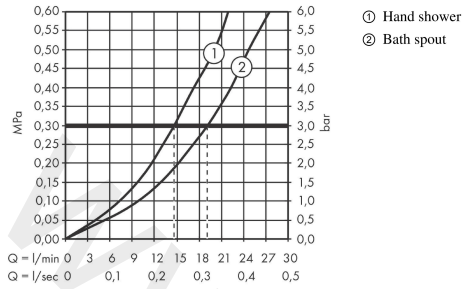

Finoris
Single lever bath mixer for exposed installation
Finish: **Matt White** Article Number: **76420700**

Flowchart

www.divapor.com