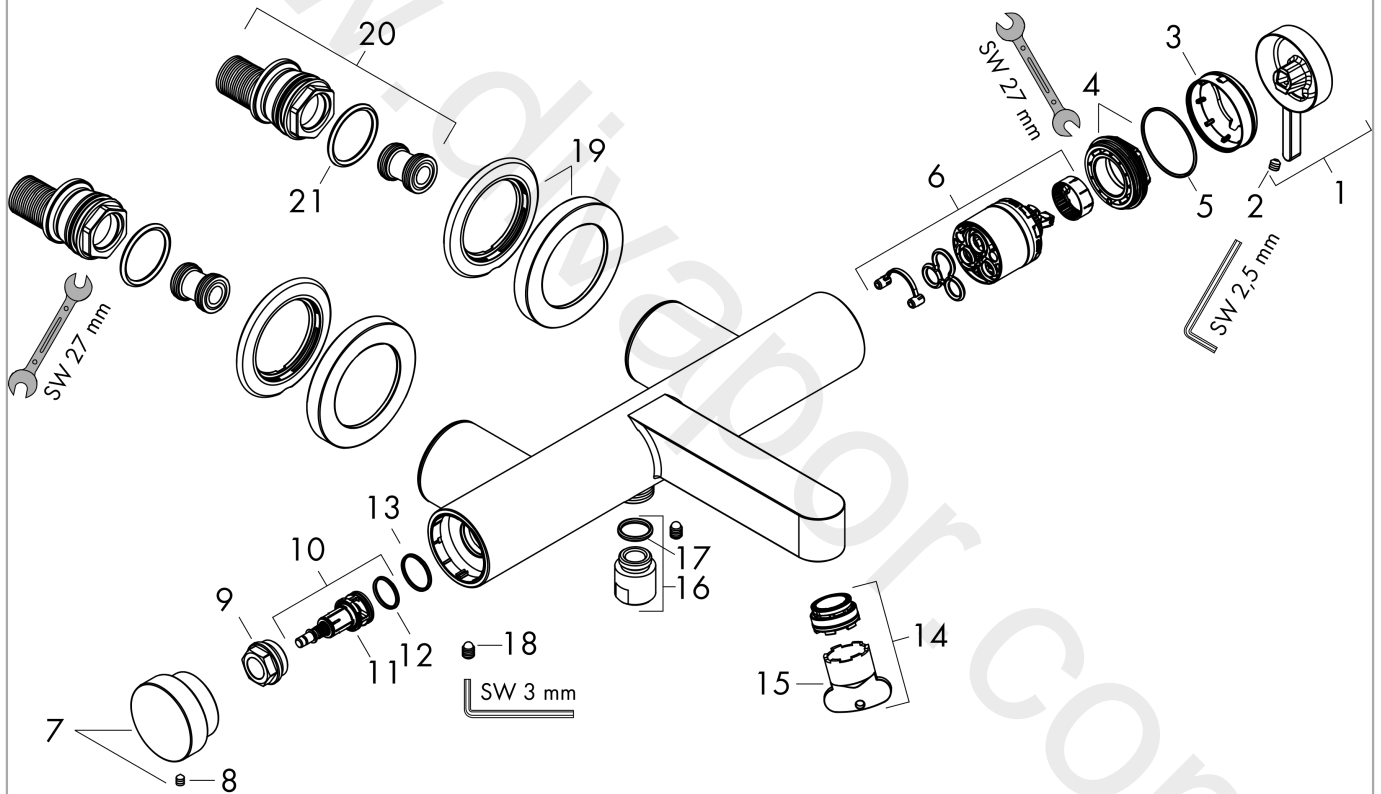

Finoris
Single lever bath mixer for exposed installation
 Finish: **Matt White** Article Number: **76420700**

Description

product features

- 2 functions
- projection: 194 mm
- centre distance: 150 ± 12 mm
- spray type mixer: normal spray
- maximum flow rate at 3 bar: 19 l/min
- flow rate for bath spout at 3 bar: 19 l/min
- flow rate of hand shower at 3 bar: 14,7 l/min
- ceramic cartridge
- pressure diverter Select with automatic resetting
- protected against backflow, according to DIN EN 1717
- with silencer
- suitable for continuous flow water heaters
- connection dimension: DN15
- connection type: s-shaped connections
- wall-mounted
- min. operating pressure: 1 bar
- max. operating pressure: 10 bar

Flowchart

www.divapor.com

Finoris
Single lever bath mixer for exposed installation
 Finish: **Matt White** Article Number: **76420700**

Exploded Drawing

Year of production: >06/21

Finoris
Single lever bath mixer for exposed installation
 Finish: **Matt White** Article Number: **76420700**

Spare part list

Year of production: >06/21

Pos.	Description	Article Number	Price	PU
1	handle	94371700	£ 76,00	1
2	hollow set screw M5x5	98446000	£ 3,30	1
3	flange	94370700	£ 64,00	1
4	nut	93995000	£ 25,00	1
5	O-ring 35x1,5	92114000	£ 6,10	1
6	cartridge, assy	93895000	£ 79,00	1
7	pushbutton	94369700	£ 142,00	1
8	hollow set screw M4x6	97767000	£ 3,30	1
9	nut	94367000	£ 43,00	1
10	selector assy	94368000	£ 96,00	1
11	O-ring 12x1,5	98430000	£ 3,30	1
12	O-ring 15x1,5	92118000	£ 3,30	1
13	O-ring 17x1,5	98137000	£ 3,30	1
14	aerator M24x1 (30 l/min)	98998000	£ 35,00	1
15	special tool	95290000	£ 9,00	1
16	connecting thread	95392000	£ 20,50	1
17	O-ring 14x2	98129000	£ 3,30	1
18	screw	94366000	£ 13,30	1
19	escutcheon Ø 70 mm	94365700	£ 76,00	1
20	set of S-unions	95772000	£ 96,00	1
21	O-ring 29x3	98371000	£ 6,10	1