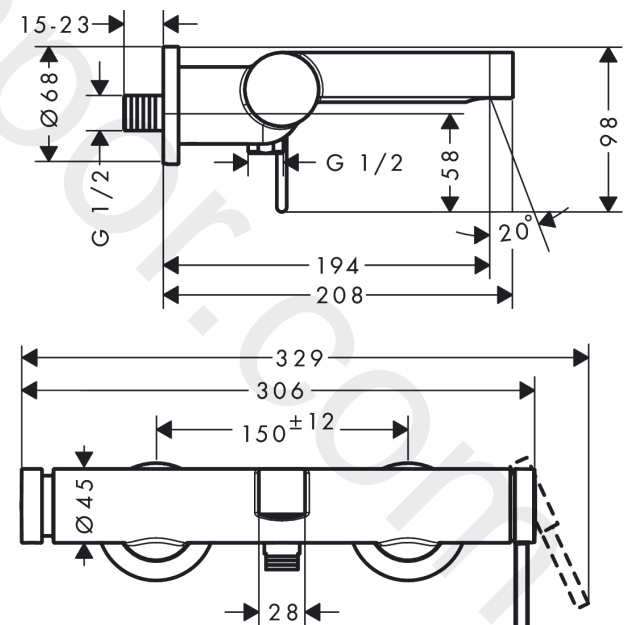

Finoris
Single lever bath mixer for exposed installation
 Finish: **Matt White** Article Number: **76420700**

Description

product features

- 2 functions
- projection: 194 mm
- centre distance: 150 ± 12 mm
- spray type mixer: normal spray
- maximum flow rate at 3 bar: 19 l/min
- flow rate for bath spout at 3 bar: 19 l/min
- flow rate of hand shower at 3 bar: 14,7 l/min
- ceramic cartridge
- pressure diverter Select with automatic resetting
- protected against backflow, according to DIN EN 1717
- with silencer
- suitable for continuous flow water heaters
- connection dimension: DN15
- connection type: s-shaped connections
- wall-mounted
- min. operating pressure: 1 bar
- max. operating pressure: 10 bar

Article Details

Price excl. VAT 449,20 £

Technology

Design awards

reddot winner 2021

Product image

Scale drawing

Finoris
Single lever bath mixer for exposed installation
 Finish: **Matt White** Article Number: **76420700**

Spare part list

Year of production: >06/21

Pos.	Description	Article Number	Price	PU
1	handle	94371700	£ 76,00	1
2	hollow set screw M5x5	98446000	£ 3,30	1
3	flange	94370700	£ 64,00	1
4	nut	93995000	£ 25,00	1
5	O-ring 35x1,5	92114000	£ 6,10	1
6	cartridge, assy	93895000	£ 79,00	1
7	pushbutton	94369700	£ 142,00	1
8	hollow set screw M4x6	97767000	£ 3,30	1
9	nut	94367000	£ 43,00	1
10	selector assy	94368000	£ 96,00	1
11	O-ring 12x1,5	98430000	£ 3,30	1
12	O-ring 15x1,5	92118000	£ 3,30	1
13	O-ring 17x1,5	98137000	£ 3,30	1
14	aerator M24x1 (30 l/min)	98998000	£ 35,00	1
15	special tool	95290000	£ 9,00	1
16	connecting thread	95392000	£ 20,50	1
17	O-ring 14x2	98129000	£ 3,30	1
18	screw	94366000	£ 13,30	1
19	escutcheon Ø 70 mm	94365700	£ 76,00	1
20	set of S-unions	95772000	£ 96,00	1
21	O-ring 29x3	98371000	£ 6,10	1