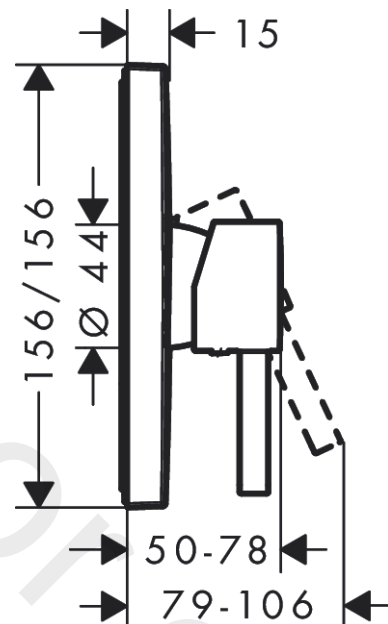

Finoris

Single lever shower mixer for concealed installation for iBox universal

Finish: **Matt Black** Article Number: **76615673**

Description

product features

- 1 function
- maximum flow rate at 3 bar: 23 l/min
- ceramic cartridge
- temperature limitation adjustable
- with silencer
- connection dimension: DN15
- min. operating pressure: 1 bar
- max. operating pressure: 10 bar
- connection type: basic set

Design awards

reddot winner 2021

Product image

Scale drawing

Flowchart

Finoris
Single lever shower mixer for concealed installation for iBox universal
 Finish: **Matt Black** Article Number: **76615673**

Exploded Drawing

Year of production: >07/21

Finoris**Single lever shower mixer for concealed installation for iBox universal**Finish: **Matt Black** Article Number: **76615673****Spare part list**

Year of production: >07/21

Pos.	Description	Article Number	Price	PU
1	handle	94298670	£ 76,00	1
2	screw cover	96338000	£ 3,30	1
3	escutcheon	94299670	£ 118,00	1
4	O-ring 43x3	98418000	£ 3,30	1
5	sleeve	98790670	£ 51,00	1
6	holder for escutcheon	98793000	£ 43,00	1
7	set of fixing screws	96454000	£ 9,00	1
8	nut	98796000	£ 43,00	1
9	O-ring 30x1,5	98433000	£ 3,30	1
10	O-ring 39x1,5	98400000	£ 3,30	1
11	cartridge, assy	92730000	£ 35,00	1
12	locking screw for handle	95140000	£ 6,10	1
13	seal	95008000	£ 9,00	1
14	set of screws	96525000	£ 9,00	1
15	O-ring 16x2	98133000	£ 3,30	1
16	noise reduction	94073000	£ 25,00	1
17	extension 25 mm	13595000	£ 75,00	1
18	set of fixing screws	97747000	£ 3,30	1
19	extension 22 mm	13593670	£ 82,00	1
a	set of screws	93244000	£ 9,00	1