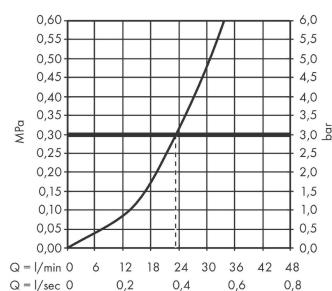

Finoris

Single lever shower mixer for concealed installation for iBox universal

Finish: **Matt Black** Article Number: **76615673**

Description

product features

- 1 function
- maximum flow rate at 3 bar: 23 l/min
- ceramic cartridge
- temperature limitation adjustable
- with silencer
- connection dimension: DN15
- min. operating pressure: 1 bar
- max. operating pressure: 10 bar
- connection type: basic set

Design awards

reddot winner 2021

Product image

Scale drawing

Flowchart

Finoris
Single lever shower mixer for concealed installation for iBox universal
 Finish: **Matt Black** Article Number: **76615673**

Exploded Drawing