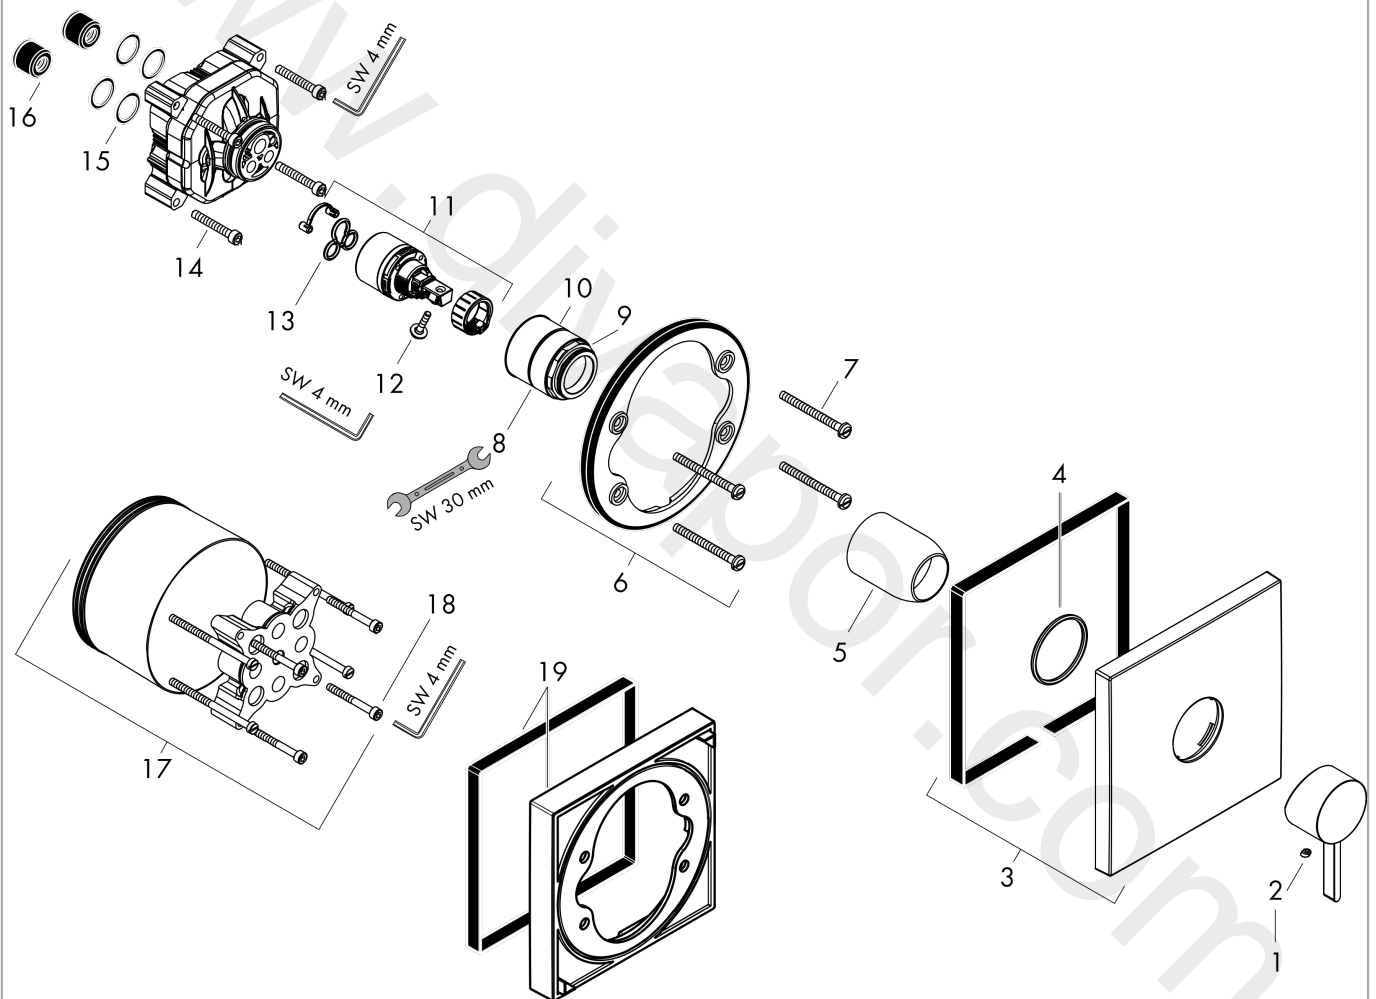

Finoris

Single lever shower mixer for concealed installation for iBox universal

Finish: **Matt Black** Article Number: **76615673**

Description

product features

- 1 function
- maximum flow rate at 3 bar: 23 l/min
- ceramic cartridge
- temperature limitation adjustable
- with silencer
- connection dimension: DN15
- min. operating pressure: 1 bar
- max. operating pressure: 10 bar
- connection type: basic set

Design awards

reddot winner 2021

Product image

Scale drawing

Flowchart

Finoris
Single lever shower mixer for concealed installation for iBox universal
 Finish: **Matt Black** Article Number: **76615673**

Exploded Drawing

Year of production: >07/21

Finoris**Single lever shower mixer for concealed installation for iBox universal**Finish: **Matt Black** Article Number: **76615673****Spare part list**

Year of production: >07/21

Pos.	Description	Article Number	Price	PU
1	handle	94298670	£ 76,00	1
2	screw cover	96338000	£ 3,30	1
3	escutcheon	94299670	£ 118,00	1
4	O-ring 43x3	98418000	£ 3,30	1
5	sleeve	98790670	£ 51,00	1
6	holder for escutcheon	98793000	£ 43,00	1
7	set of fixing screws	96454000	£ 9,00	1
8	nut	98796000	£ 43,00	1
9	O-ring 30x1,5	98433000	£ 3,30	1
10	O-ring 39x1,5	98400000	£ 3,30	1
11	cartridge, assy	92730000	£ 35,00	1
12	locking screw for handle	95140000	£ 6,10	1
13	seal	95008000	£ 9,00	1
14	set of screws	96525000	£ 9,00	1
15	O-ring 16x2	98133000	£ 3,30	1
16	noise reduction	94073000	£ 25,00	1
17	extension 25 mm	13595000	£ 75,00	1
18	set of fixing screws	97747000	£ 3,30	1
19	extension 22 mm	13593670	£ 82,00	1
a	set of screws	93244000	£ 9,00	1