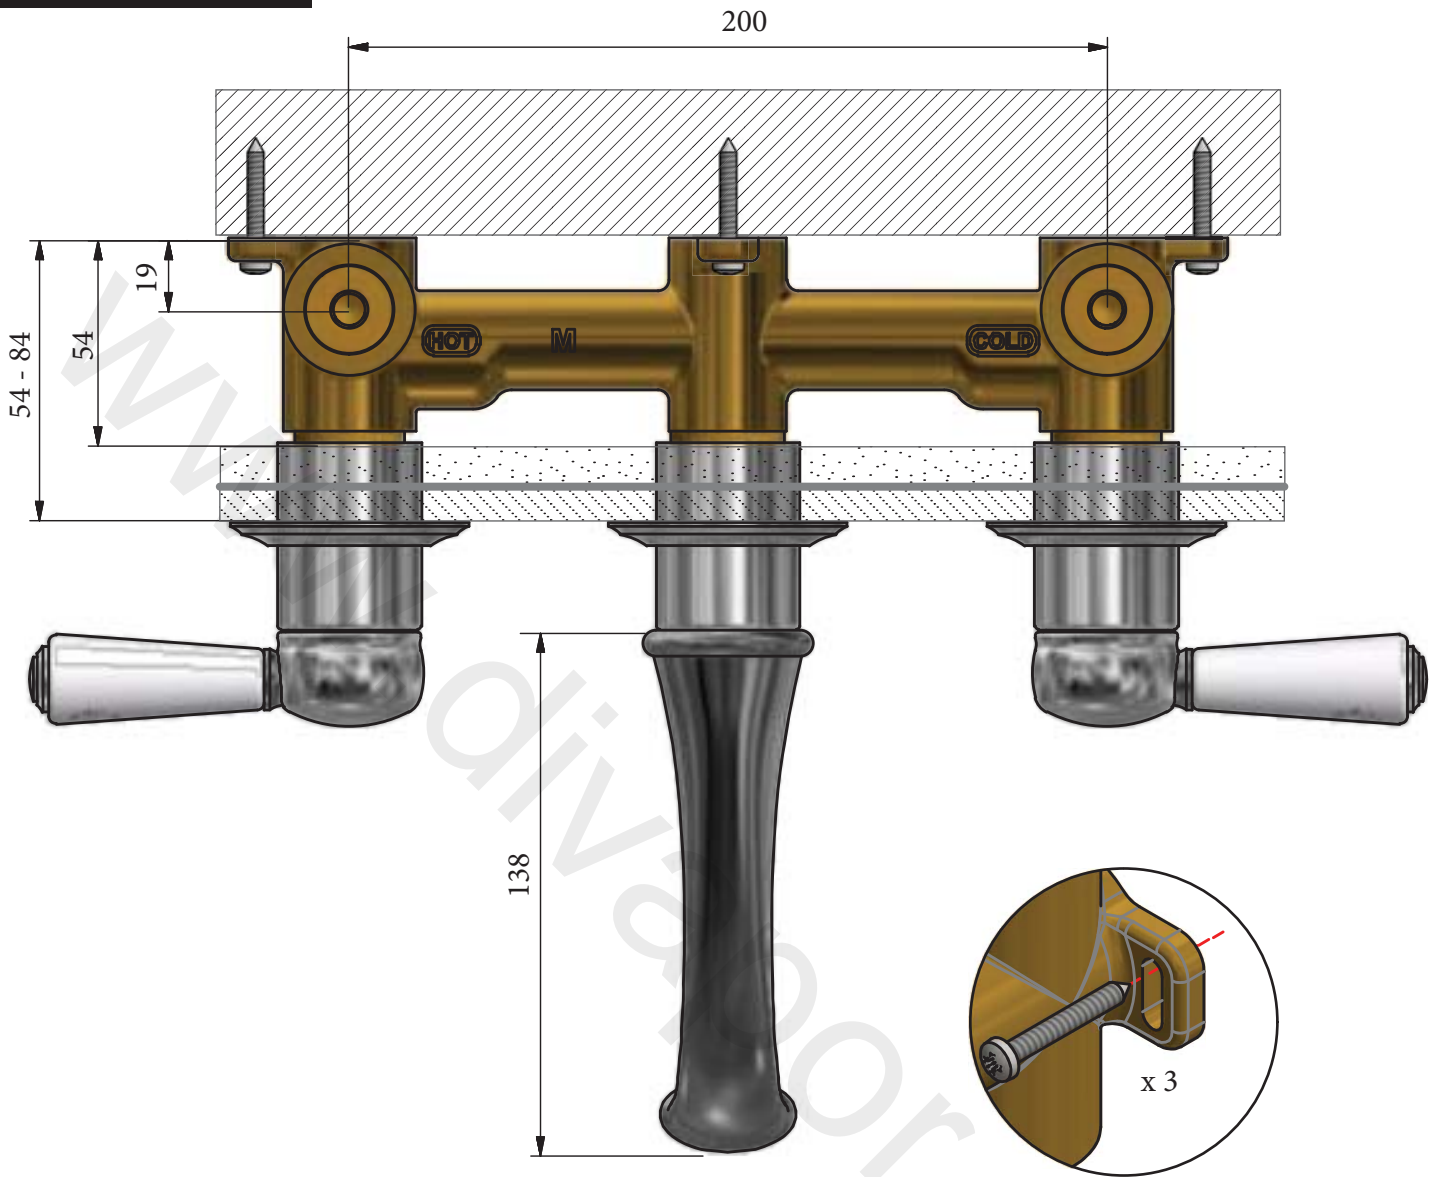

SWADLING

BRASSWARE

Invincible Wall Mount 3 Hole Basin Mixer (Manifold) Installation Instructions

7690

White Ceramic

7699

Black Ceramic

Before disposing of the carton and commencing installation, please check all parts against the parts list on back page. Please contact us immediately if any parts are missing or damaged.

Swadling Brassware, Churchward Road, Yate, Bristol, BS37 5PL
Telephone: 02392 255536 Email: tech@swadlingbrassware.co.uk

DIMENSIONS

INSTALLATION

PARTS LIST