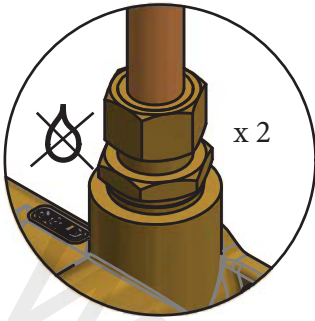

INSTALLATION