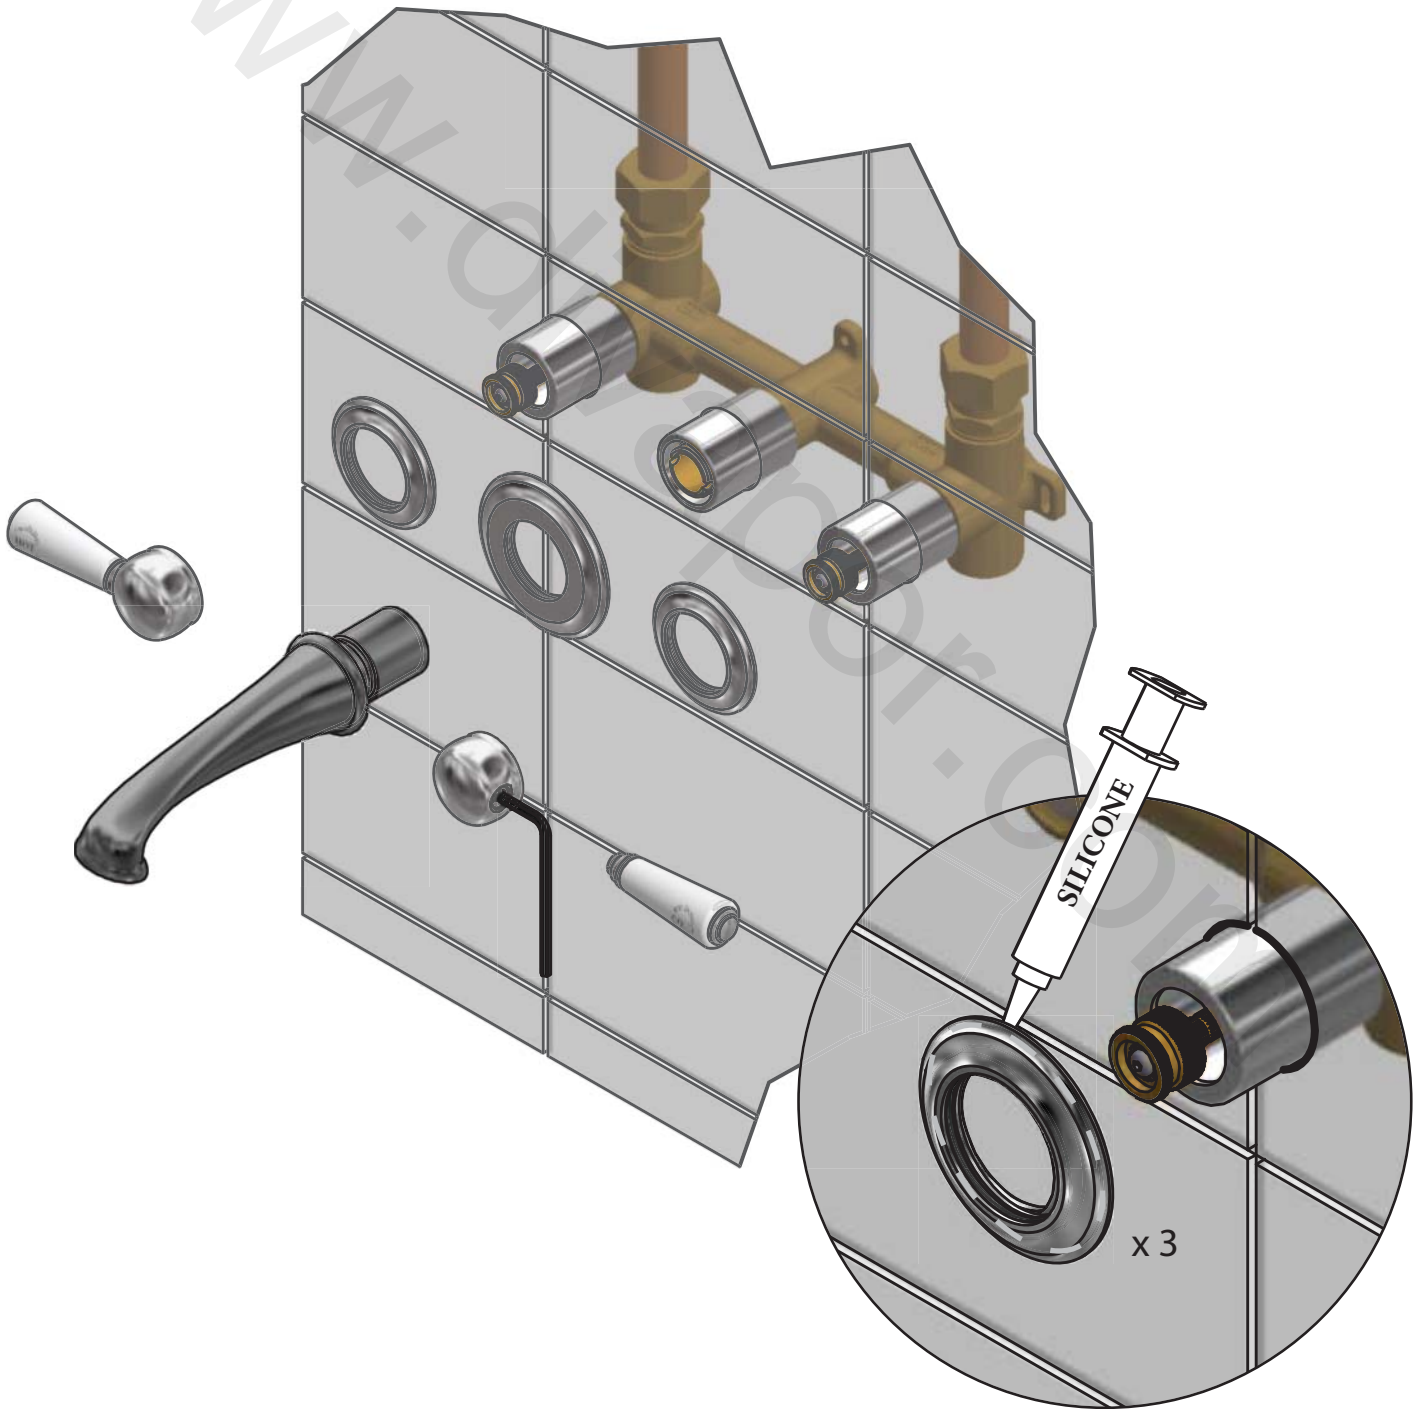

INSTALLATION