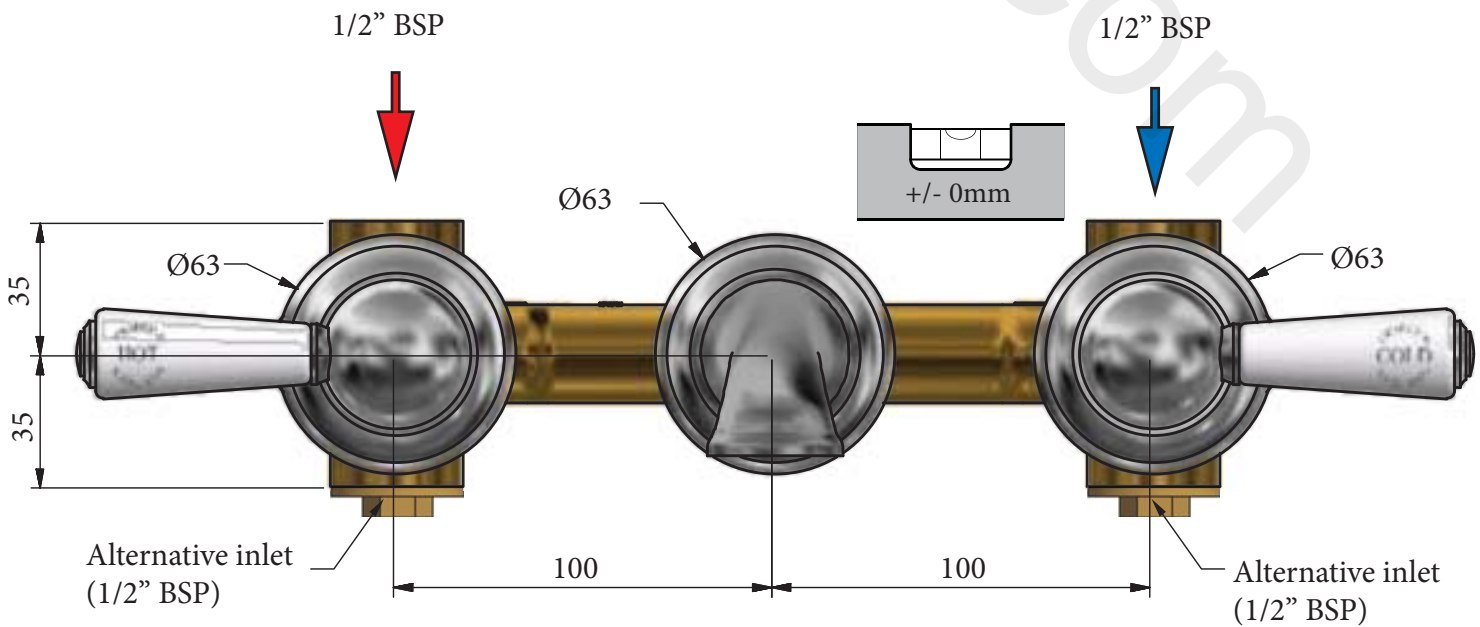

DIMENSIONS