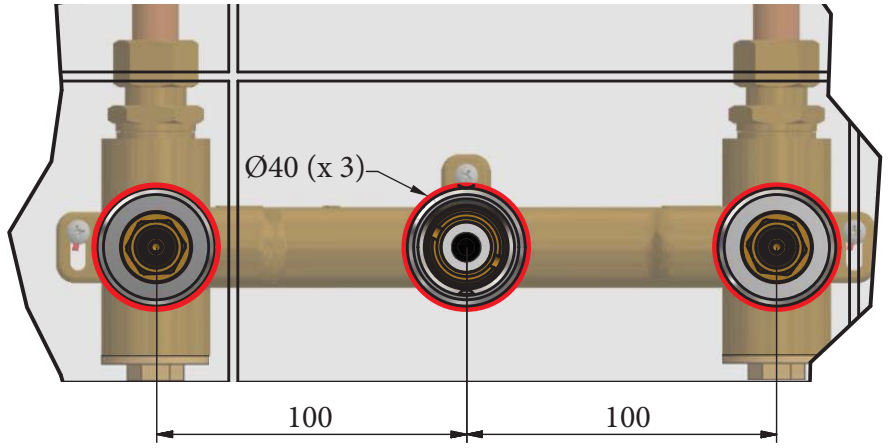

INSTALLATION