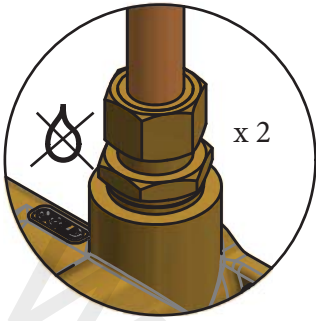

SWADLING

BRASSWARE

Invincible Wall Mount 3 Hole Basin Mixer with Cross handles
(Manifold)
Installation Instructions

7693

White Ceramic

7697

Black Ceramic

Before disposing of the carton and commencing installation, please check all parts against the parts list on back page. Please contact us immediately if any parts are missing or damaged.

Swadling Brassware, Churchward Road, Yate, Bristol, BS37 5PL
Telephone: 02392 255536 Email: tech@swadlingbrassware.co.uk

DIMENSIONS

200

INSTALLATION

PARTS LIST