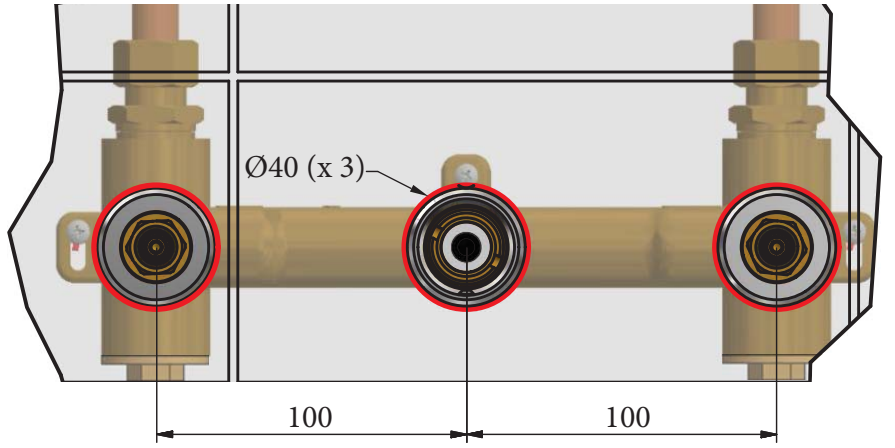

SWADLING

BRASSWARE

Invincible Wall Mount 3 Hole Basin Mixer with Cross handles
(Manifold)
Installation Instructions

7693

White Ceramic

7697

Black Ceramic

Before disposing of the carton and commencing installation, please check all parts against the parts list on back page. Please contact us immediately if any parts are missing or damaged.

Swadling Brassware, Churchward Road, Yate, Bristol, BS37 5PL
Telephone: 02392 255536 Email: tech@swadlingbrassware.co.uk

DIMENSIONS

200

INSTALLATION

PARTS LIST