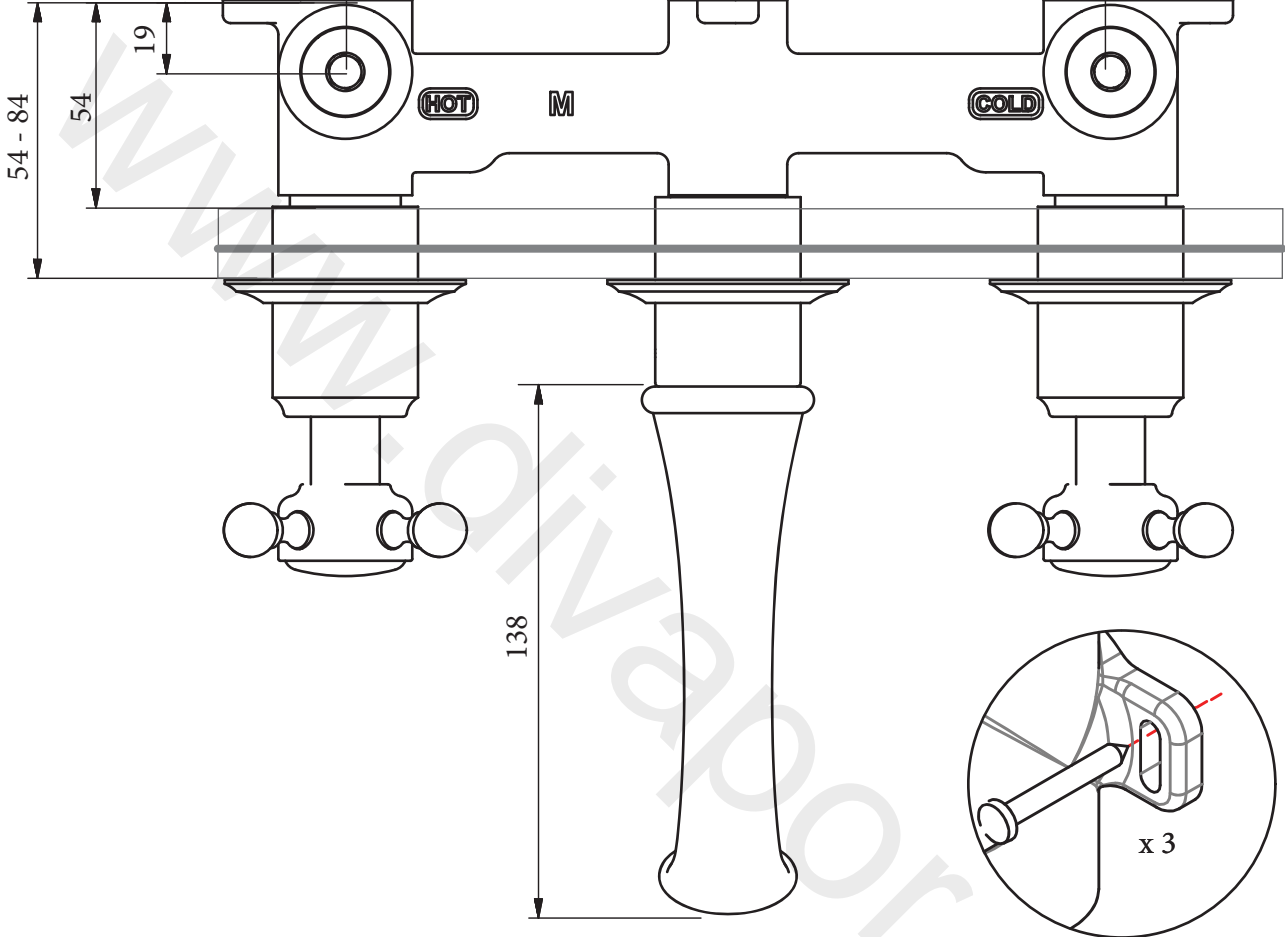

SWADLING

BRASSWARE

Invincible Wall Mount 3 Hole Basin Mixer with Cross handles
(Manifold)
Installation Instructions

7693

White Ceramic

7697

Black Ceramic

Before disposing of the carton and commencing installation, please check all parts against the parts list on back page. Please contact us immediately if any parts are missing or damaged.

Swadling Brassware, Churchward Road, Yate, Bristol, BS37 5PL
Telephone: 02392 255536 Email: tech@swadlingbrassware.co.uk

DIMENSIONS

200

INSTALLATION

PARTS LIST