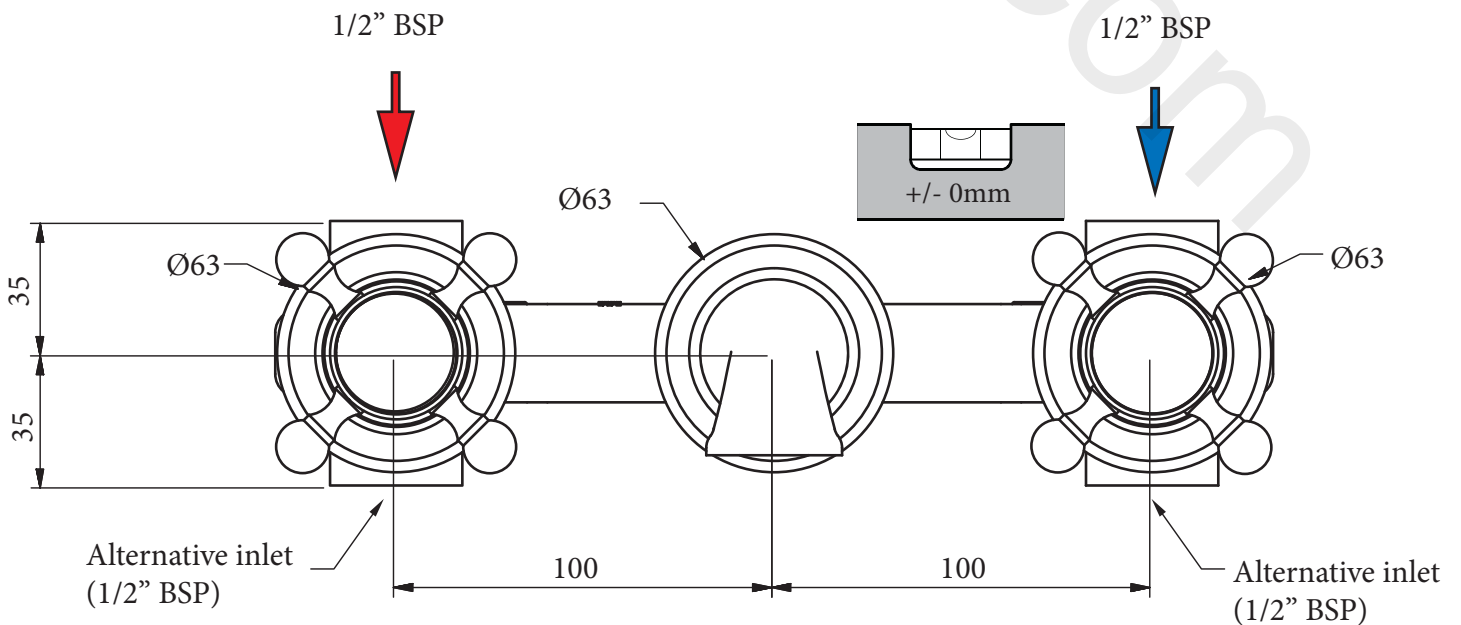

DIMENSIONS

200