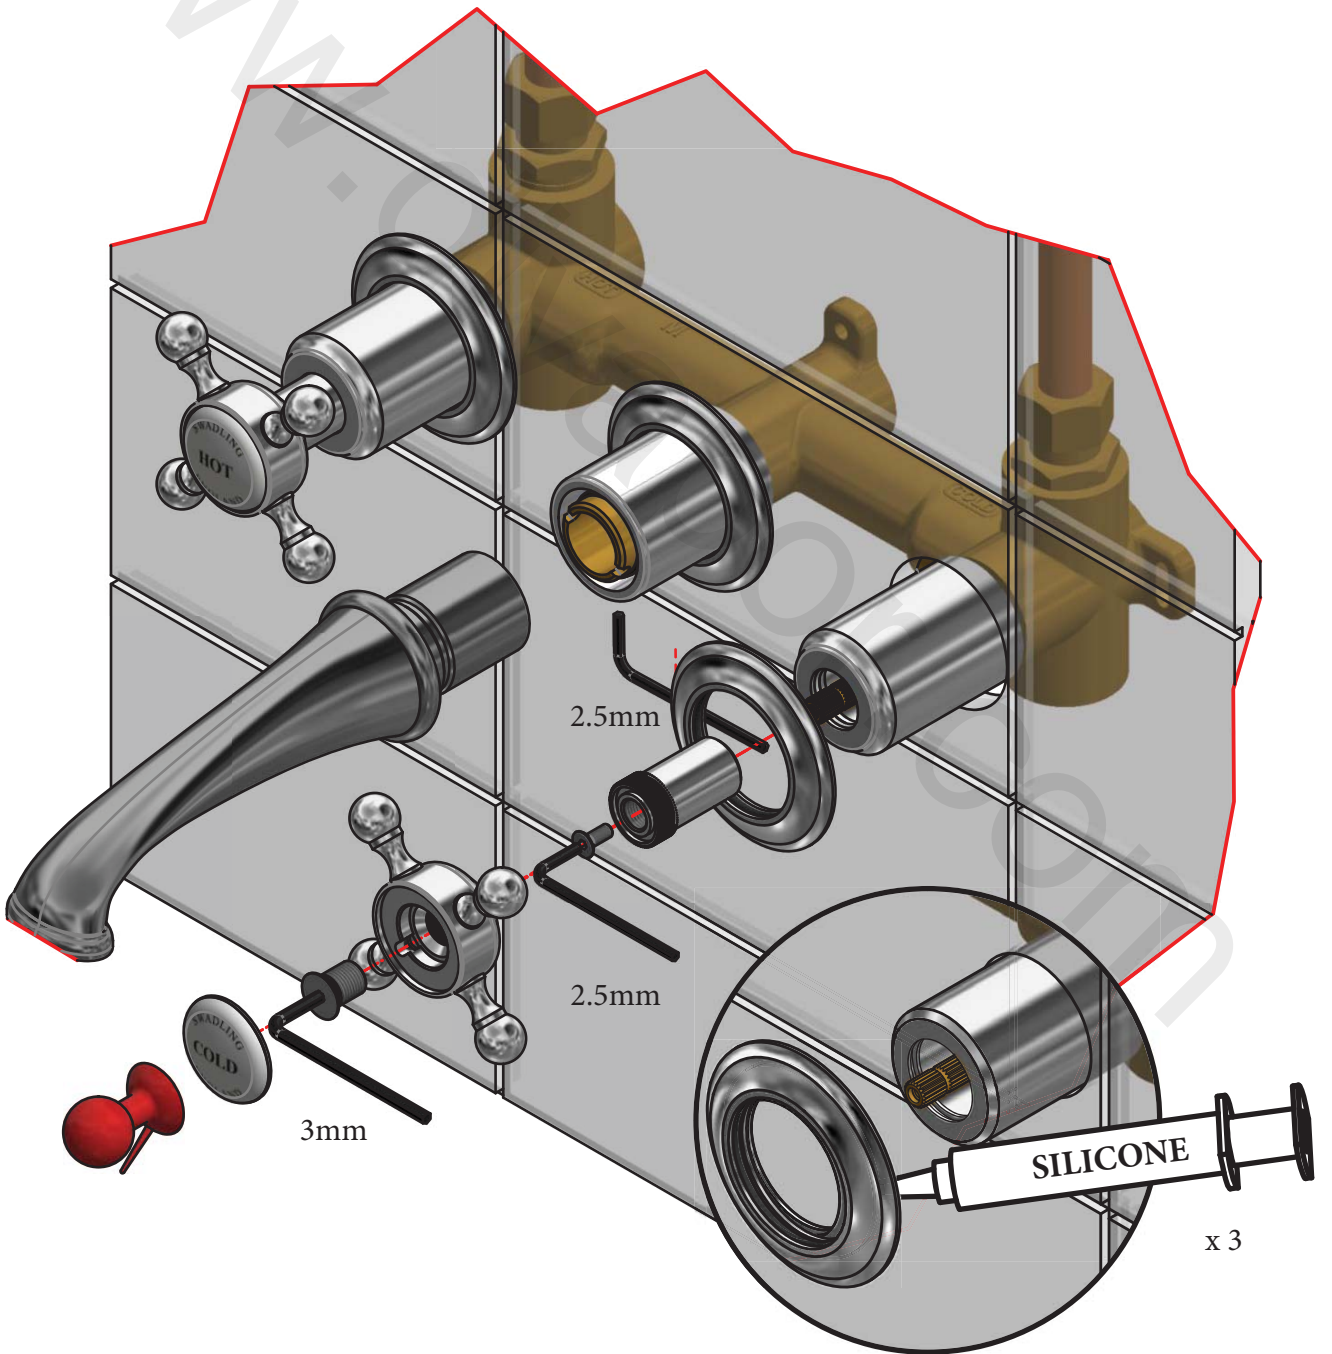

INSTALLATION