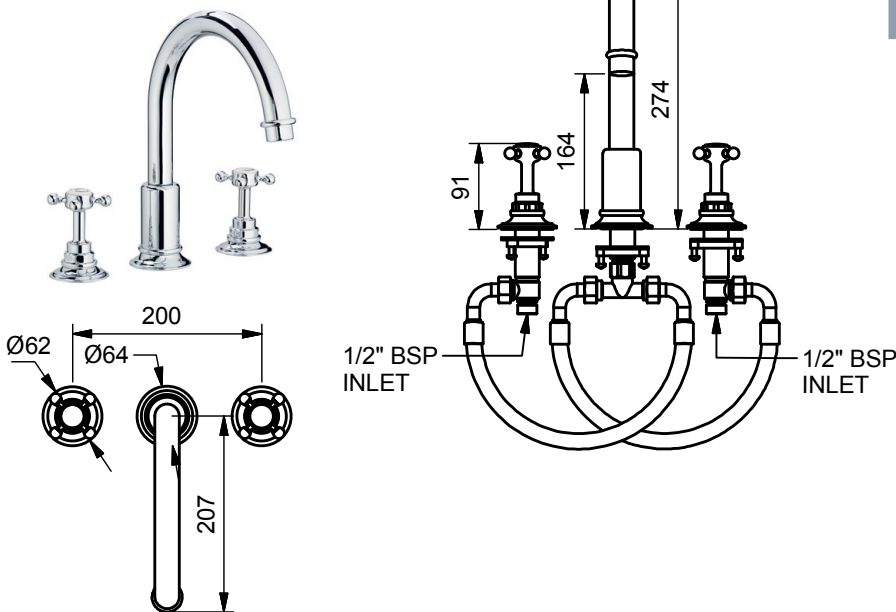

7720

Deck-Mounted Basin Mixer

Models		Plumbing Information	Materials
7720	Crosshead, White Ceramics, Black Text <Swadling Hot> and <Swadling Cold>	Inlets 1/2 inch *With restricted flow aerator as standard, for full flow aerator please specify with 'SB0295' on order	Brass, Ceramic
7729	Crosshead, Black Ceramics, White Text <Swadling Hot> and <Swadling Cold>		
7740	Levers, White Ceramics, Black Text <Swadling Hot> and <Swadling Cold>	Flow Rate Information* 0.5 bar 3.00 L/min 1.0 bar 4.00 L/min 3.0 bar 4.90 L/min	
7914	Levers, Black Ceramics, White Text <Swadling Hot> and <Swadling Cold>		

7910

Swan Neck Deck-Mounted Basin Mixer

Models		Plumbing Information	Materials
7910	Crosshead, White Ceramics, Black Text <Swadling Hot> and <Swadling Cold>	Inlets 1/2 inch *With restricted flow aerator as standard, for full flow aerator please specify with 'SB0295' on order	Brass, Ceramic
7914	Crosshead, Black Ceramics, White Text <Swadling Hot> and <Swadling Cold>		
7915	Levers, White Ceramics, Black Text <Swadling Hot> and <Swadling Cold>	Flow Rate Information* 0.5 bar 3.60 L/min 1.0 bar 4.80 L/min 3.0 bar 5.50 L/min	
7919	Levers, Black Ceramics, White Text <Swadling Hot> and <Swadling Cold>		

7690

Wall-Mounted Basin Mixer

Models		Plumbing Information	Materials
7690	Levers, White Ceramics Black Text <Swadling Hot> and <Swadling Cold>	Inlets 1/2 inch *With restricted flow aerator as standard, for higher flow aerator please specify with 'SB0291' on order	Brass, Ceramic
7699	Levers, Black Ceramics, White Text <Swadling Hot> and <Swadling Cold>		
		Flow Rate Information* 0.5 bar 4.30 L/min 1.0 bar 5.20 L/min 3.0 bar 5.50 L/min	