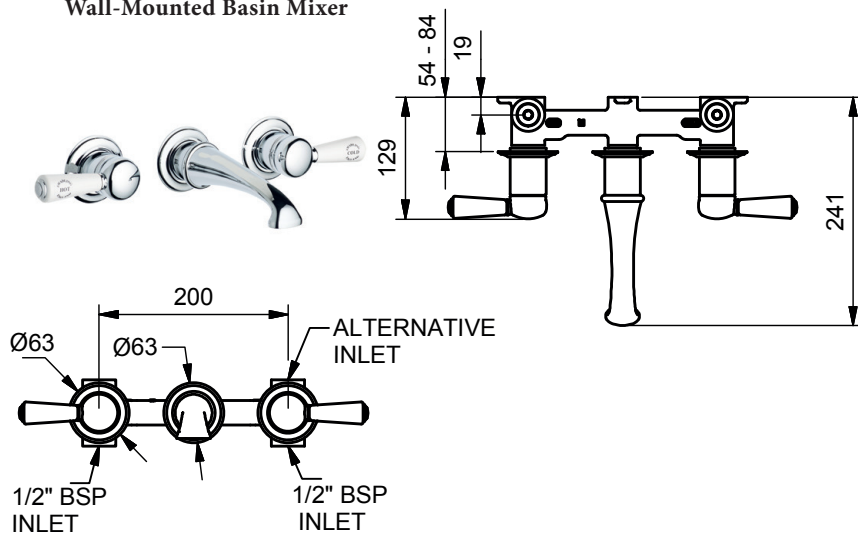

7720

Deck-Mounted Basin Mixer

Models		Plumbing Information	Materials
7720	Crosshead, White Ceramics, Black Text <Swadling Hot> and <Swadling Cold>	Inlets 1/2 inch *With restricted flow aerator as standard, for full flow aerator please specify with 'SB0295' on order	Brass, Ceramic
7729	Crosshead, Black Ceramics, White Text <Swadling Hot> and <Swadling Cold>		
7740	Levers, White Ceramics, Black Text <Swadling Hot> and <Swadling Cold>	Flow Rate Information* 0.5 bar 3.00 L/min 1.0 bar 4.00 L/min 3.0 bar 4.90 L/min	
7914	Levers, Black Ceramics, White Text <Swadling Hot> and <Swadling Cold>		

7910

Swan Neck Deck-Mounted Basin Mixer

Models		Plumbing Information	Materials
7910	Crosshead, White Ceramics, Black Text <Swadling Hot> and <Swadling Cold>	Inlets 1/2 inch *With restricted flow aerator as standard, for full flow aerator please specify with 'SB0295' on order	Brass, Ceramic
7914	Crosshead, Black Ceramics, White Text <Swadling Hot> and <Swadling Cold>		
7915	Levers, White Ceramics, Black Text <Swadling Hot> and <Swadling Cold>	Flow Rate Information* 0.5 bar 3.60 L/min 1.0 bar 4.80 L/min 3.0 bar 5.50 L/min	
7919	Levers, Black Ceramics, White Text <Swadling Hot> and <Swadling Cold>		

7690

Wall-Mounted Basin Mixer

Models		Plumbing Information	Materials
7690	Levers, White Ceramics Black Text <Swadling Hot> and <Swadling Cold>	Inlets 1/2 inch *With restricted flow aerator as standard, for higher flow aerator please specify with 'SB0291' on order	Brass, Ceramic
7699	Levers, Black Ceramics, White Text <Swadling Hot> and <Swadling Cold>		
		Flow Rate Information* 0.5 bar 4.30 L/min 1.0 bar 5.20 L/min 3.0 bar 5.50 L/min	