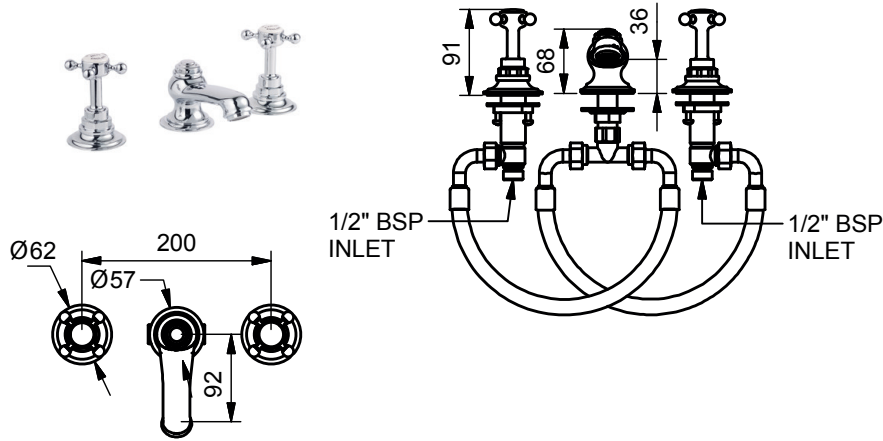

7720

Deck-Mounted Basin Mixer

Models		Plumbing Information	Materials
7720	Crosshead, White Ceramics, Black Text <Swadling Hot> and <Swadling Cold>	Inlets 1/2 inch *With restricted flow aerator as standard, for full flow aerator please specify with 'SB0295' on order	Brass, Ceramic
7729	Crosshead, Black Ceramics, White Text <Swadling Hot> and <Swadling Cold>		
7740	Levers, White Ceramics, Black Text <Swadling Hot> and <Swadling Cold>	Flow Rate Information* 0.5 bar 3.00 L/min 1.0 bar 4.00 L/min 3.0 bar 4.90 L/min	
7914	Levers, Black Ceramics, White Text <Swadling Hot> and <Swadling Cold>		

7910

Swan Neck Deck-Mounted Basin Mixer

Models		Plumbing Information	Materials
7910	Crosshead, White Ceramics, Black Text <Swadling Hot> and <Swadling Cold>	Inlets 1/2 inch *With restricted flow aerator as standard, for full flow aerator please specify with 'SB0295' on order	Brass, Ceramic
7914	Crosshead, Black Ceramics, White Text <Swadling Hot> and <Swadling Cold>		
7915	Levers, White Ceramics, Black Text <Swadling Hot> and <Swadling Cold>	Flow Rate Information* 0.5 bar 3.60 L/min 1.0 bar 4.80 L/min 3.0 bar 5.50 L/min	
7919	Levers, Black Ceramics, White Text <Swadling Hot> and <Swadling Cold>		

7690

Wall-Mounted Basin Mixer

Models		Plumbing Information	Materials
7690	Levers, White Ceramics Black Text <Swadling Hot> and <Swadling Cold>	Inlets 1/2 inch *With restricted flow aerator as standard, for higher flow aerator please specify with 'SB0291' on order	Brass, Ceramic
7699	Levers, Black Ceramics, White Text <Swadling Hot> and <Swadling Cold>		
		Flow Rate Information* 0.5 bar 4.30 L/min 1.0 bar 5.20 L/min 3.0 bar 5.50 L/min	