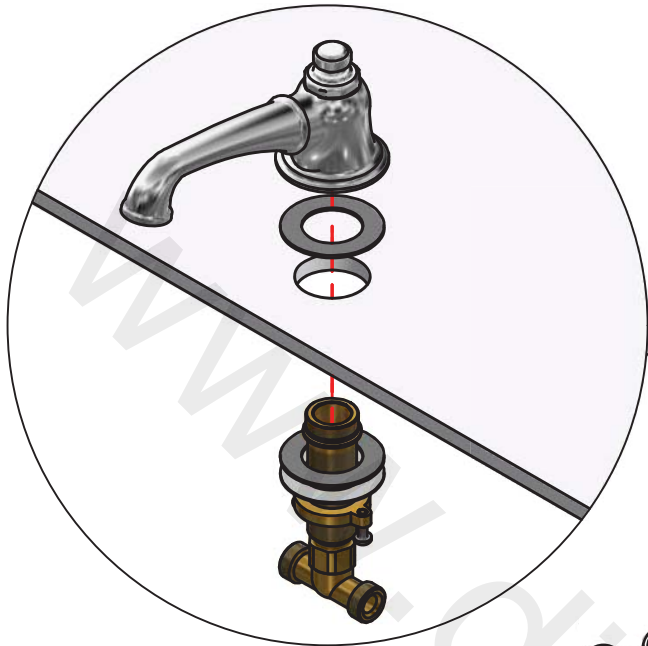

SWADLING

BRASSWARE

Invincible Deck Mount 3 Hole Basin Mixer (Cross)
Installation Instructions

7724

7725

WHITE CERAMIC BLACK CERAMIC

Before disposing of the carton and commencing installation, please check all parts against the parts list on back page. Please contact us immediately if any parts are missing or damaged.

Swadling Brassware, Churchward Road, Yate, Bristol, BS37 5PL
Telephone: 02392 255536 Email: tech@swadlingbrassware.co.uk

DIMENSIONS

INSTALLATION

ALTERNATIVE OPTION FOR REMOVING CERAMIC DISC

USE ALLEN KEY IN HOLE PROVIDED TO PRESS OUT CERAMIC DISC

1 x REMOVABLE FINIAL

PARTS LIST