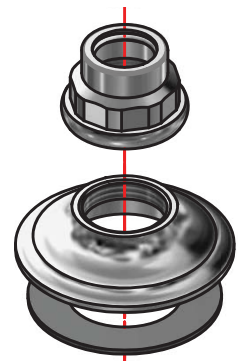

SWADLING

BRASSWARE

Invincible Deck Mount 3 Hole Basin Mixer (Cross)
Installation Instructions

7724

7725

WHITE CERAMIC BLACK CERAMIC

Before disposing of the carton and commencing installation, please check all parts against the parts list on back page. Please contact us immediately if any parts are missing or damaged.

Swadling Brassware, Churchward Road, Yate, Bristol, BS37 5PL
Telephone: 02392 255536 Email: tech@swadlingbrassware.co.uk

DIMENSIONS

INSTALLATION

ALTERNATIVE OPTION FOR REMOVING CERAMIC DISC

USE ALLEN KEY IN HOLE PROVIDED TO PRESS OUT CERAMIC DISC

1 x REMOVABLE FINIAL

PARTS LIST