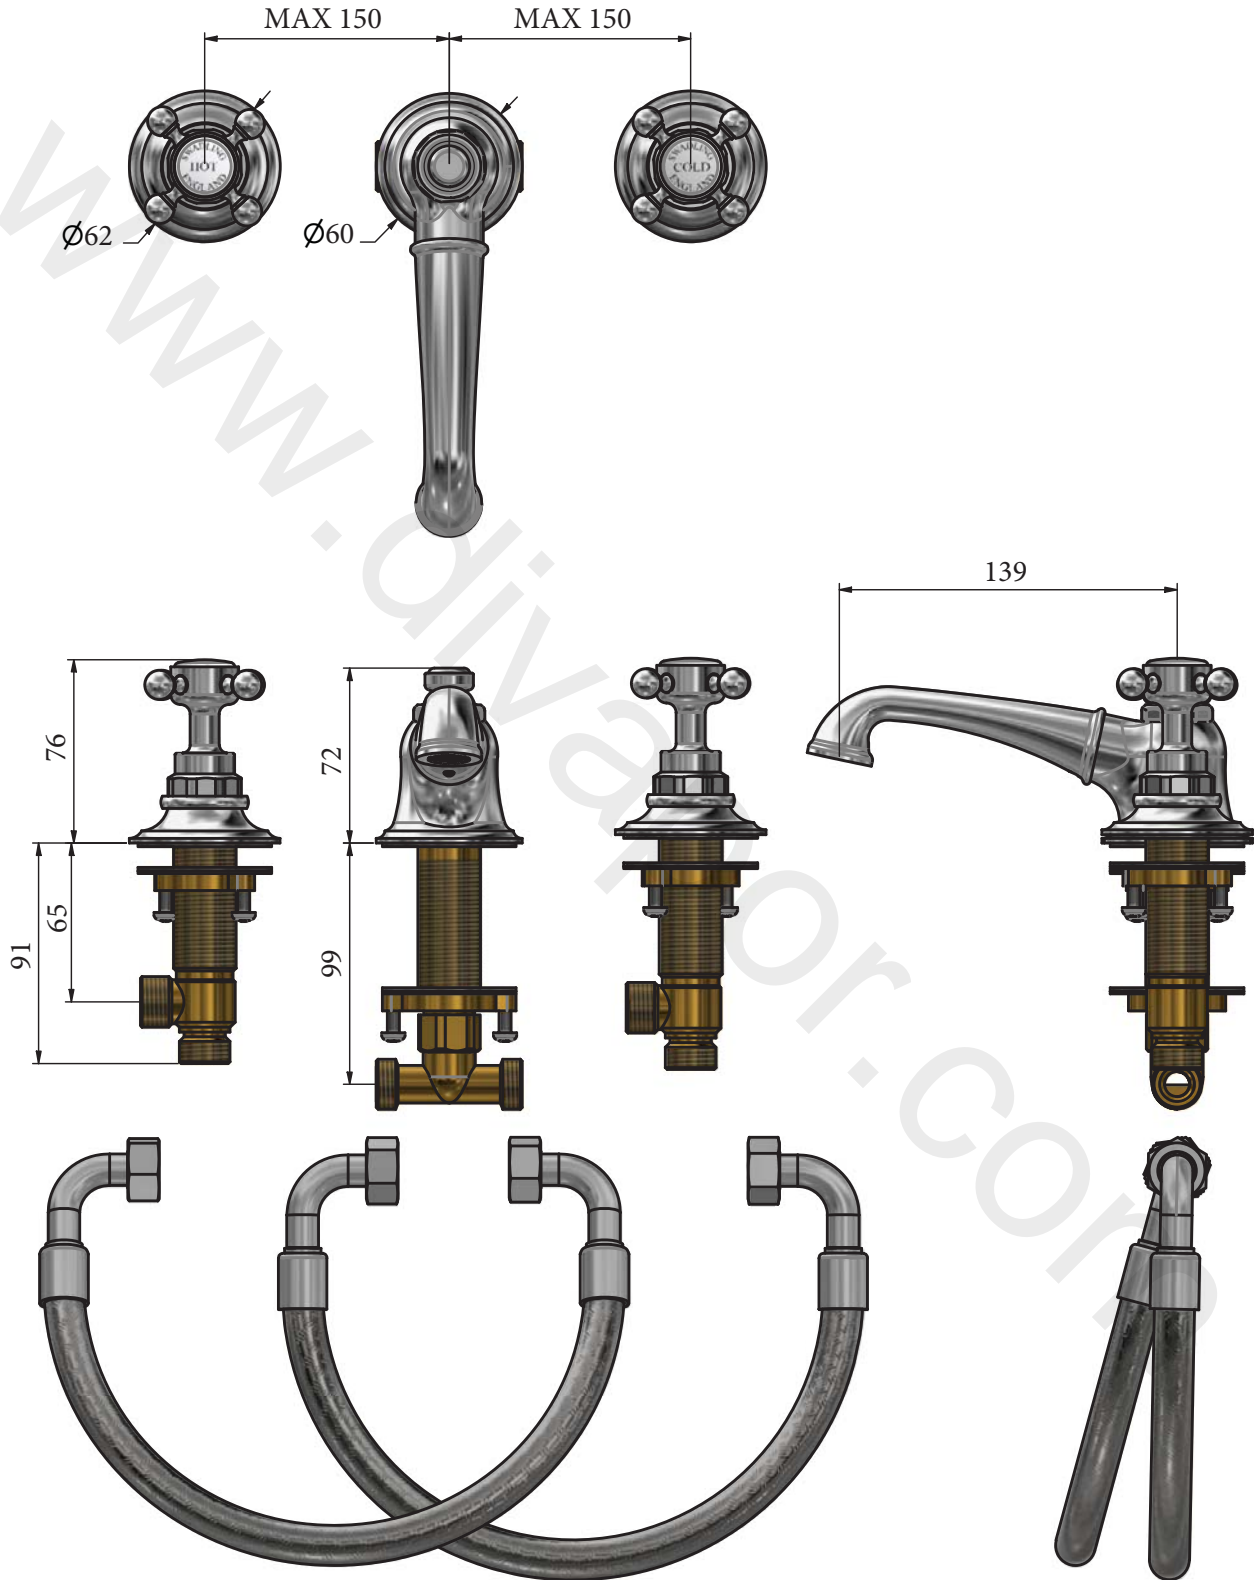

SWADLING

BRASSWARE

Invincible Deck Mount 3 Hole Basin Mixer (Cross)
Installation Instructions

7724

7725

WHITE CERAMIC BLACK CERAMIC

Before disposing of the carton and commencing installation, please check all parts against the parts list on back page. Please contact us immediately if any parts are missing or damaged.

Swadling Brassware, Churchward Road, Yate, Bristol, BS37 5PL
Telephone: 02392 255536 Email: tech@swadlingbrassware.co.uk

DIMENSIONS

INSTALLATION

ALTERNATIVE OPTION FOR REMOVING CERAMIC DISC

USE ALLEN KEY IN HOLE PROVIDED TO PRESS OUT CERAMIC DISC

1 x REMOVABLE FINIAL

PARTS LIST