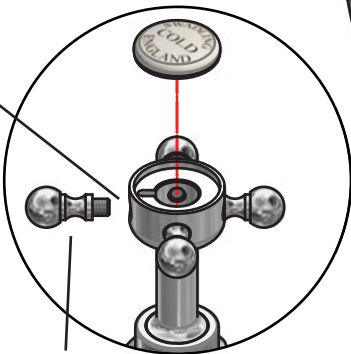

SWADLING

BRASSWARE

Invincible Deck Mount 3 Hole Basin Mixer (Cross)
Installation Instructions

7724

7725

WHITE CERAMIC BLACK CERAMIC

Before disposing of the carton and commencing installation, please check all parts against the parts list on back page. Please contact us immediately if any parts are missing or damaged.

Swadling Brassware, Churchward Road, Yate, Bristol, BS37 5PL
Telephone: 02392 255536 Email: tech@swadlingbrassware.co.uk

DIMENSIONS

INSTALLATION

ALTERNATIVE OPTION FOR REMOVING CERAMIC DISC

USE ALLEN KEY IN HOLE PROVIDED TO PRESS OUT CERAMIC DISC