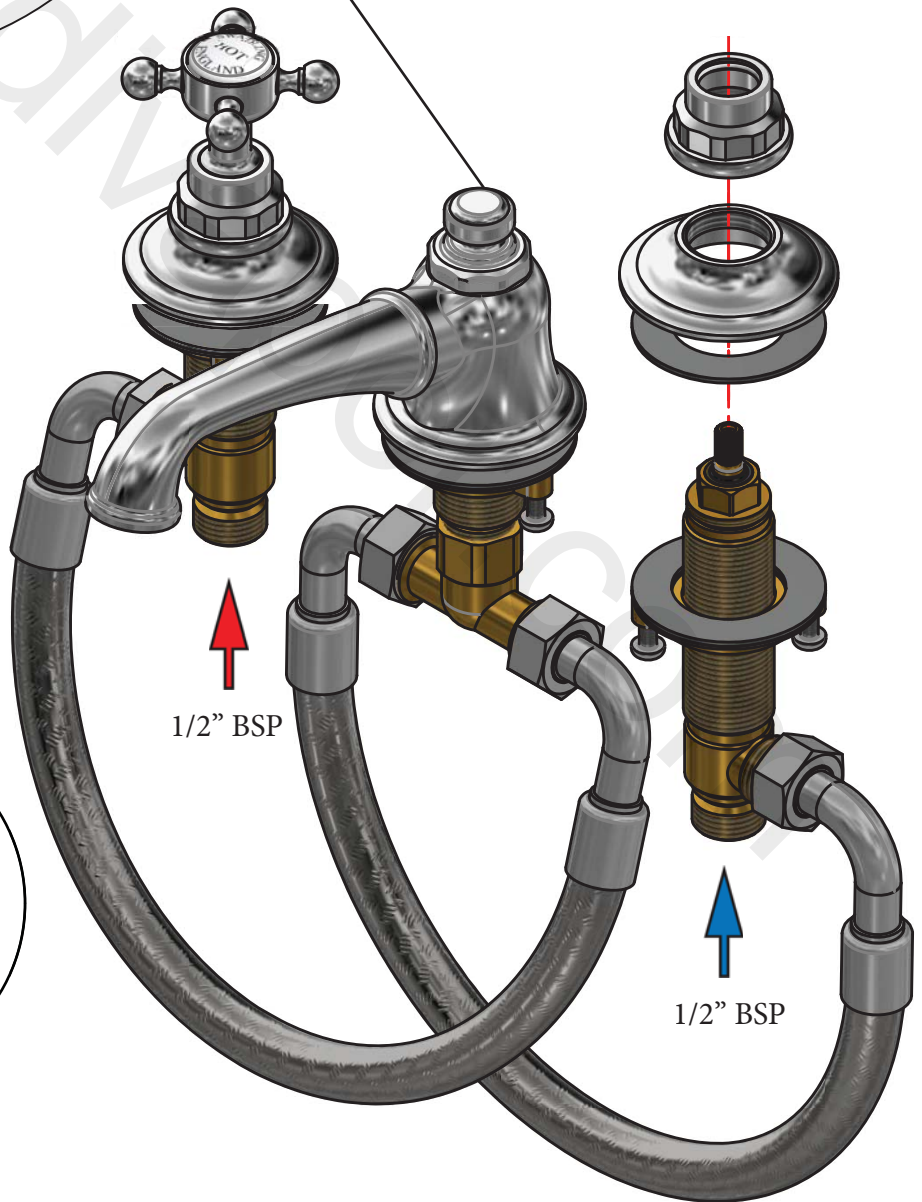

SWADLING

BRASSWARE

Invincible Deck Mount 3 Hole Basin Mixer (Cross)
Installation Instructions

7724

7725

WHITE CERAMIC BLACK CERAMIC

Before disposing of the carton and commencing installation, please check all parts against the parts list on back page. Please contact us immediately if any parts are missing or damaged.

Swadling Brassware, Churchward Road, Yate, Bristol, BS37 5PL
Telephone: 02392 255536 Email: tech@swadlingbrassware.co.uk

DIMENSIONS

INSTALLATION

ALTERNATIVE OPTION FOR REMOVING CERAMIC DISC

USE ALLEN KEY IN HOLE PROVIDED TO PRESS OUT CERAMIC DISC

1 x REMOVABLE FINIAL

PARTS LIST