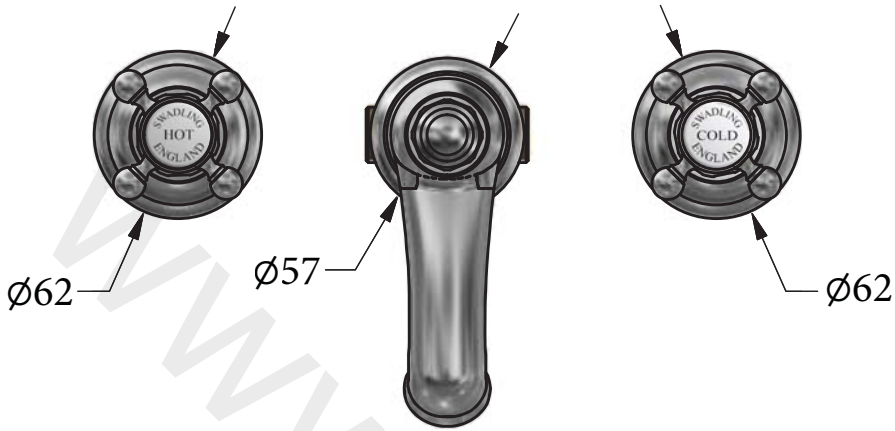

## BRASSWARE

Invincible Deck Mount 3 Hole Basin Mixer (Cross)  
Installation Instructions

7720

7729

WHITE CERAMIC    BLACK CERAMIC

Before disposing of the carton and commencing installation, please check all parts against the parts list on back page. Please contact us immediately if any parts are missing or damaged.

# DIMENSIONS