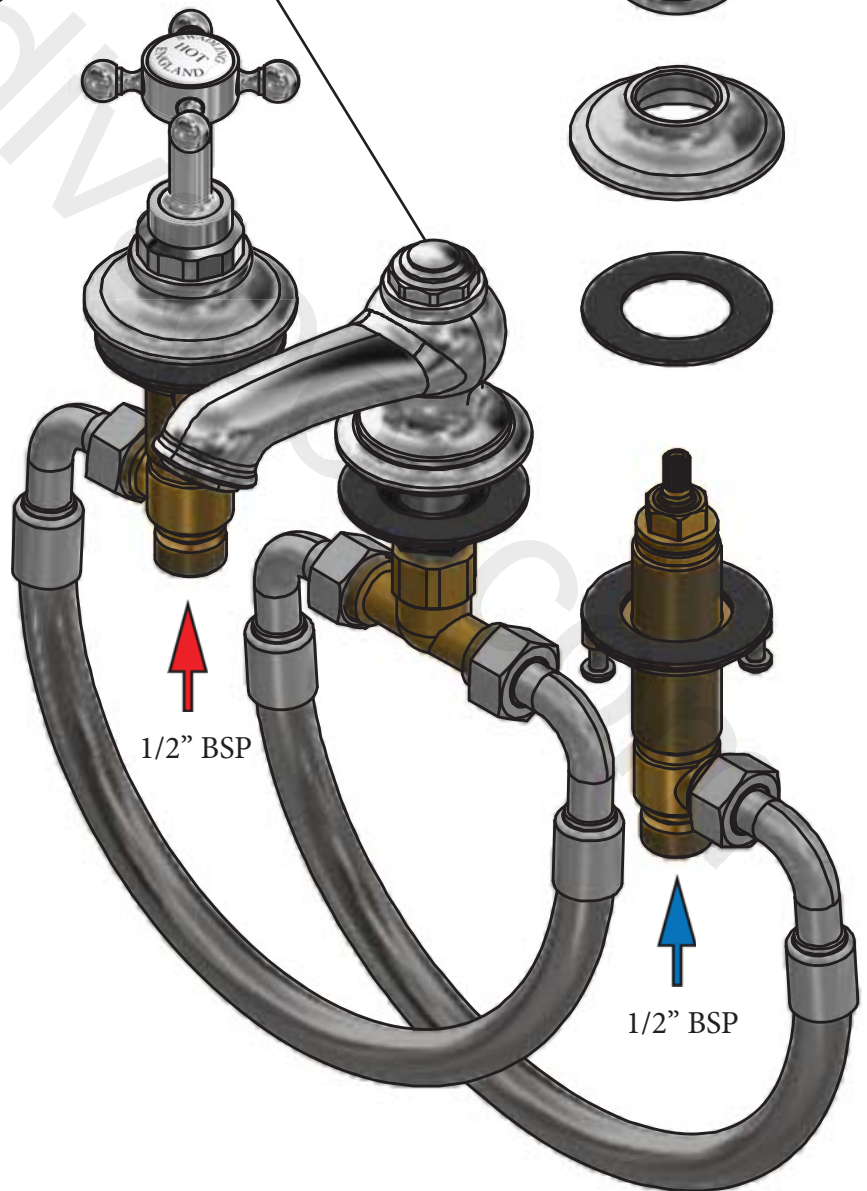

## BRASSWARE

Invincible Deck Mount 3 Hole Basin Mixer (Cross)  
Installation Instructions

7720

7729

WHITE CERAMIC    BLACK CERAMIC

Before disposing of the carton and commencing installation, please check all parts against the parts list on back page. Please contact us immediately if any parts are missing or damaged.

# DIMENSIONS

# PARTS LIST