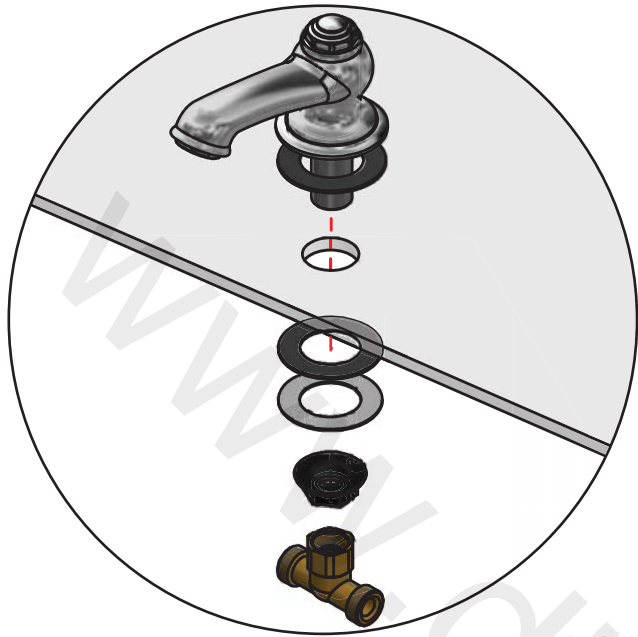

INSTALLATION