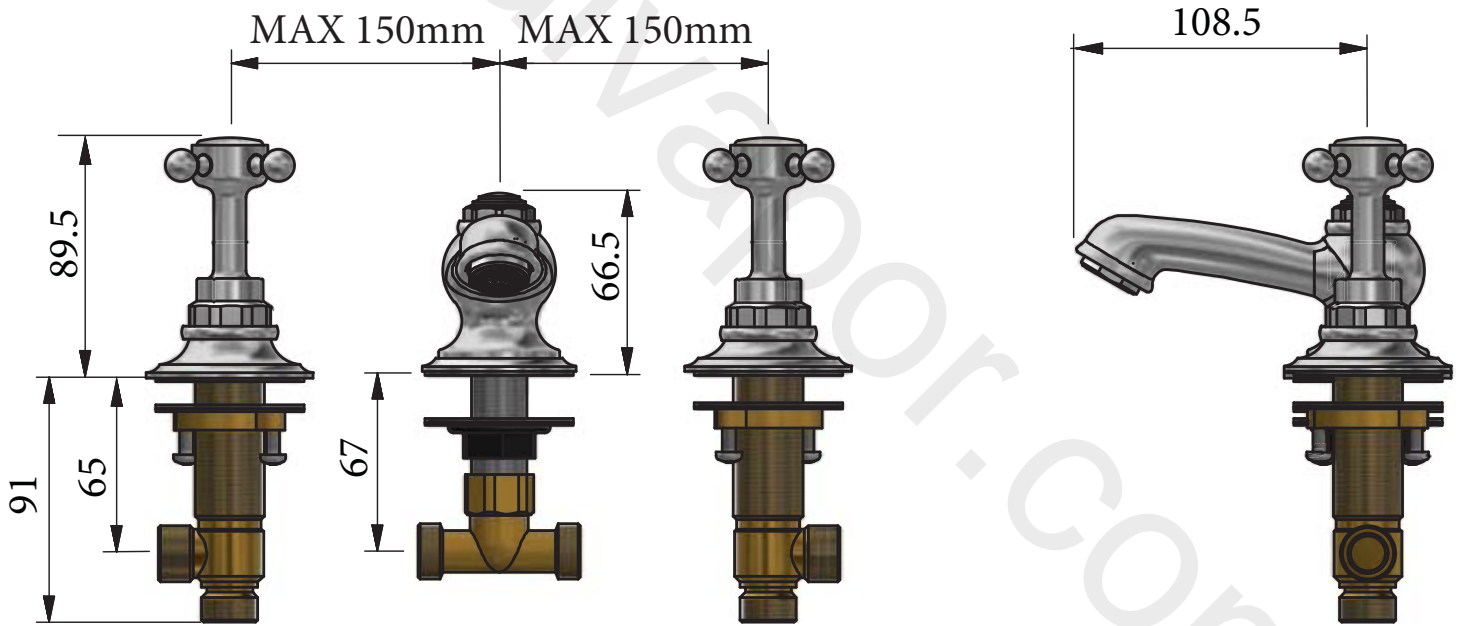

## BRASSWARE

Invincible Deck Mount 3 Hole Basin Mixer (Cross)  
Installation Instructions

7720

7729

WHITE CERAMIC    BLACK CERAMIC

Before disposing of the carton and commencing installation, please check all parts against the parts list on back page. Please contact us immediately if any parts are missing or damaged.

# DIMENSIONS

# PARTS LIST