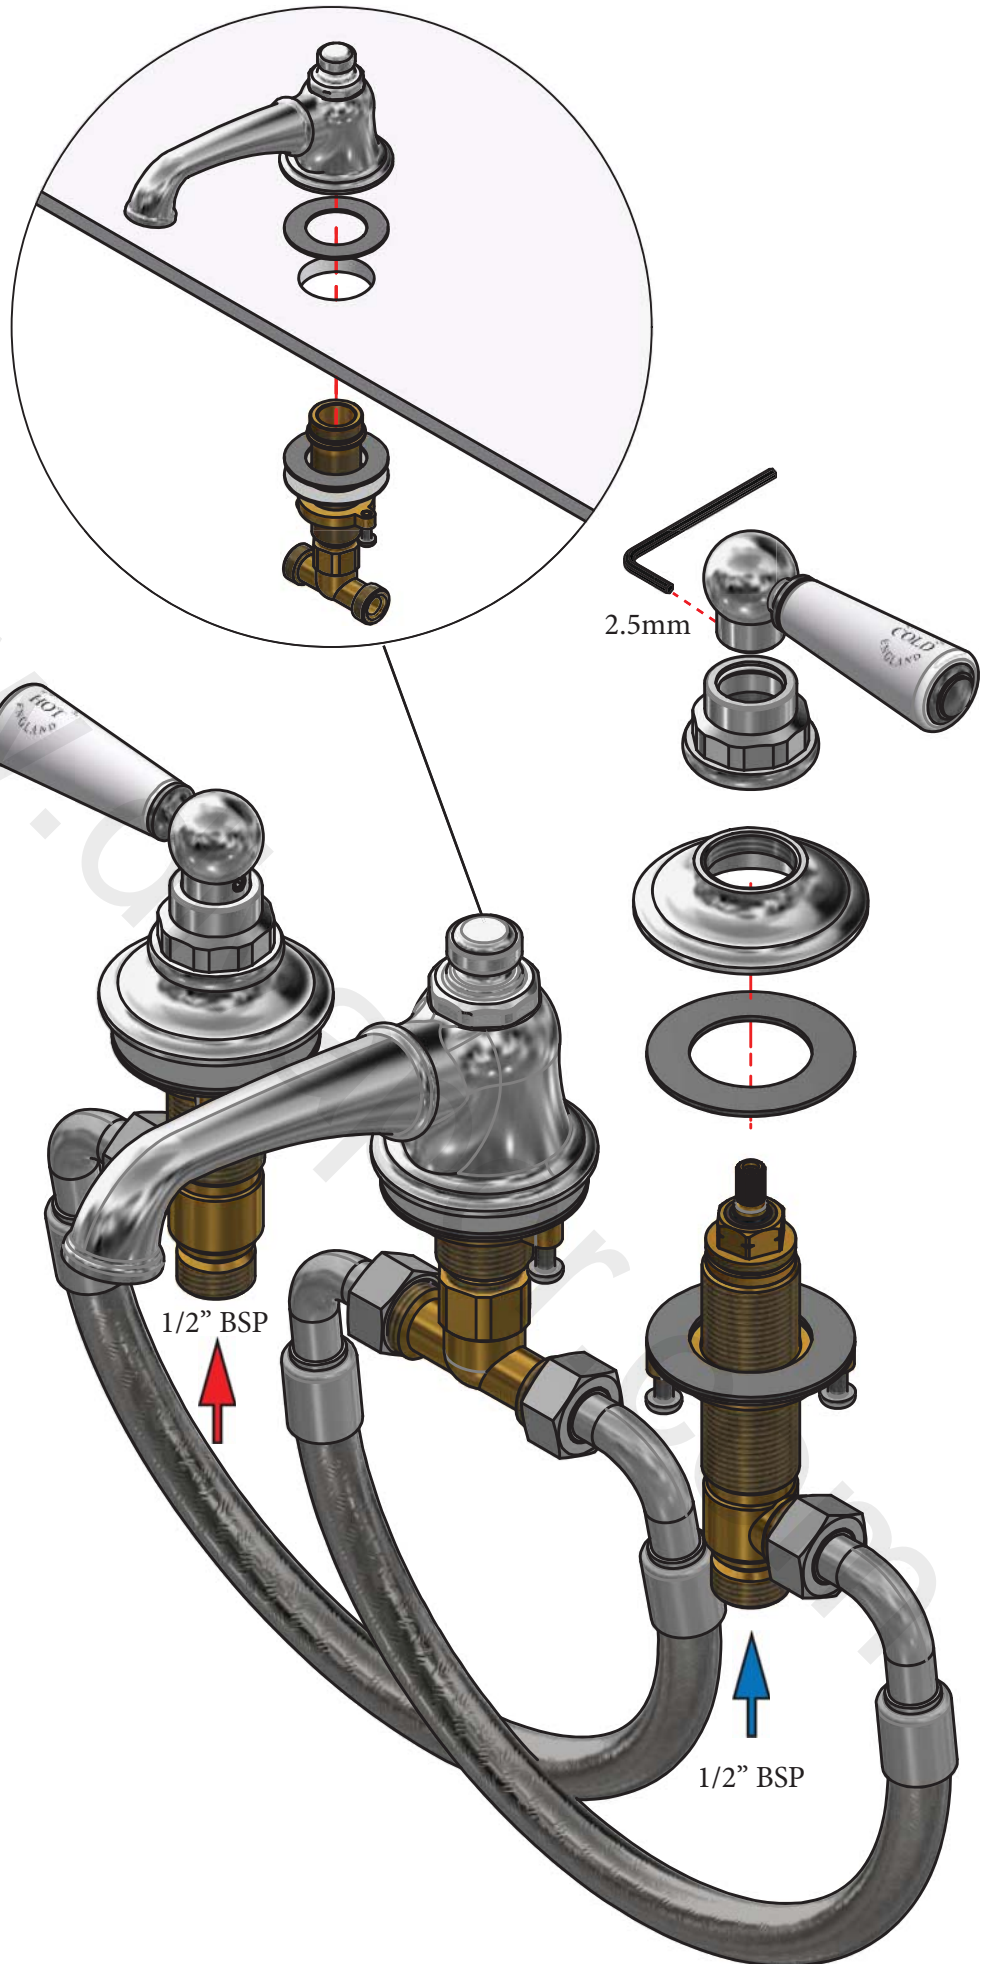

INSTALLATION