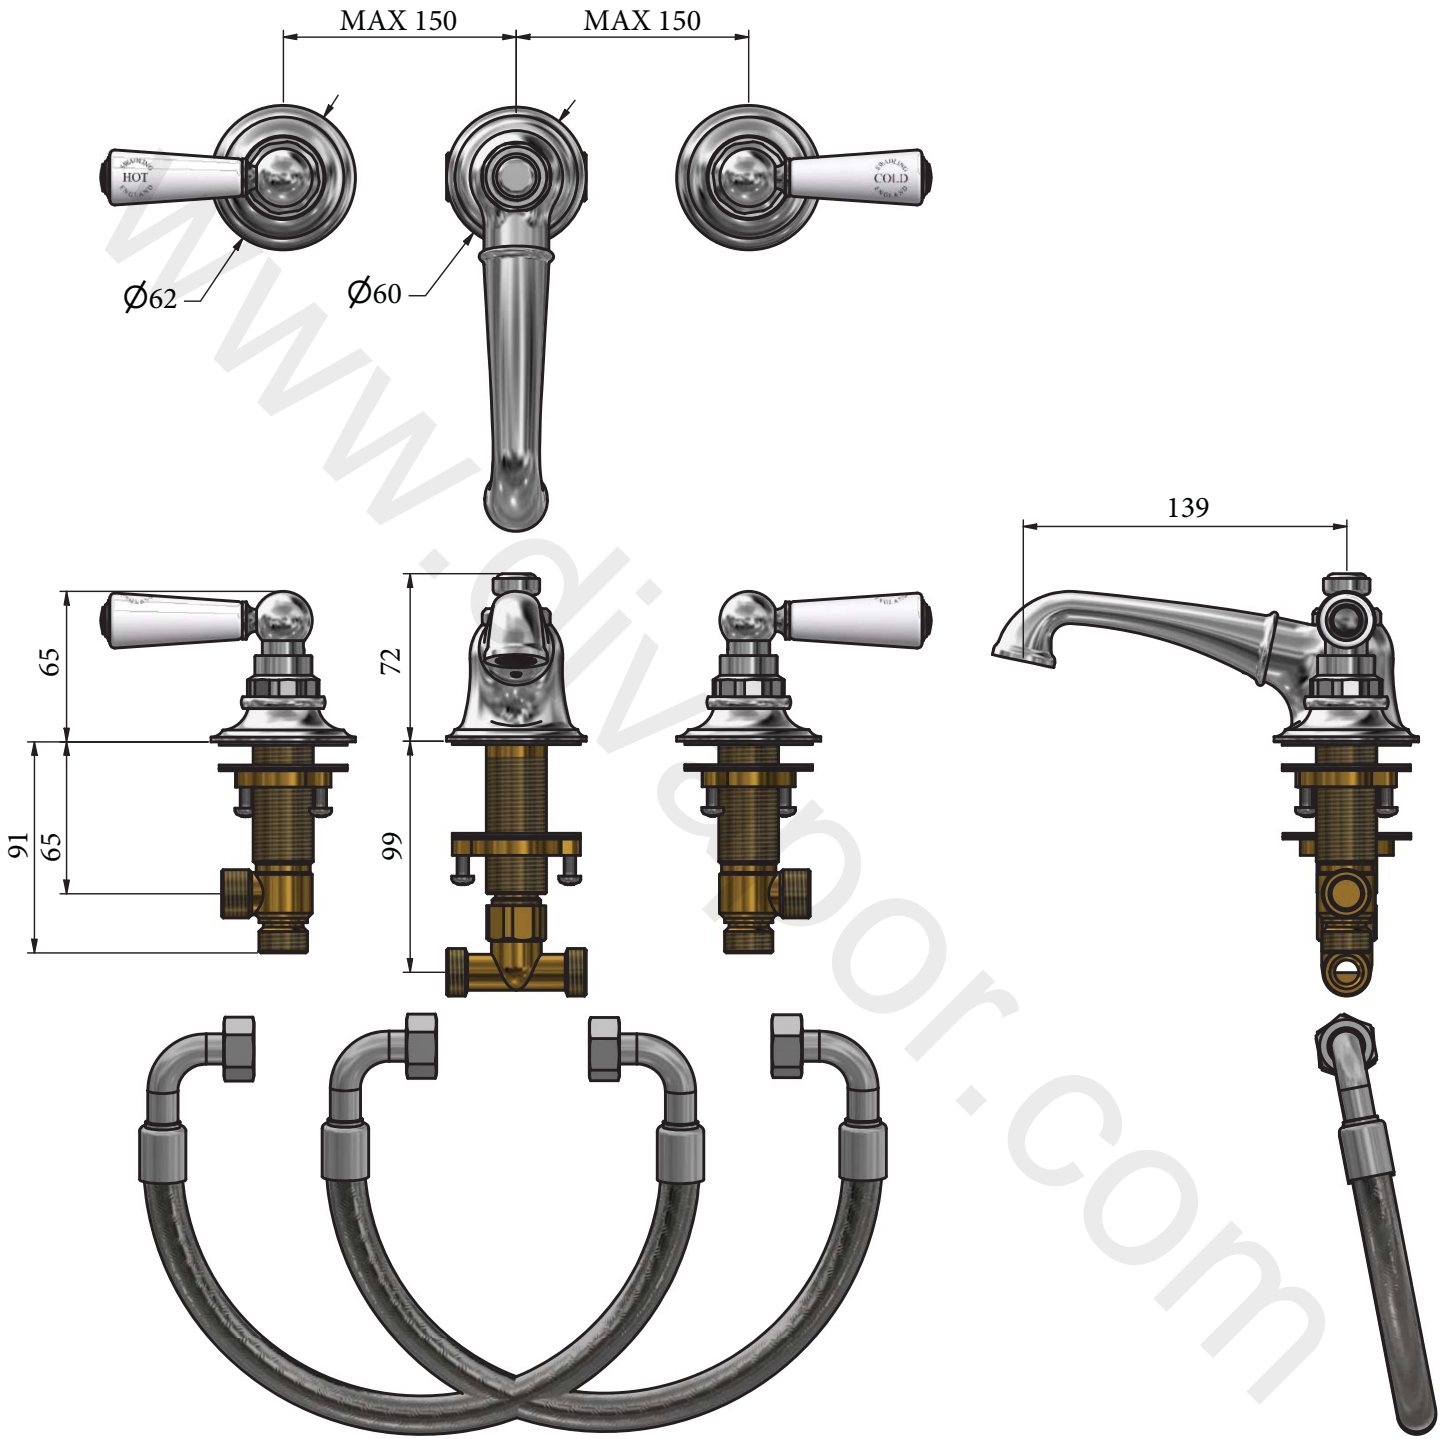

DIMENSIONS