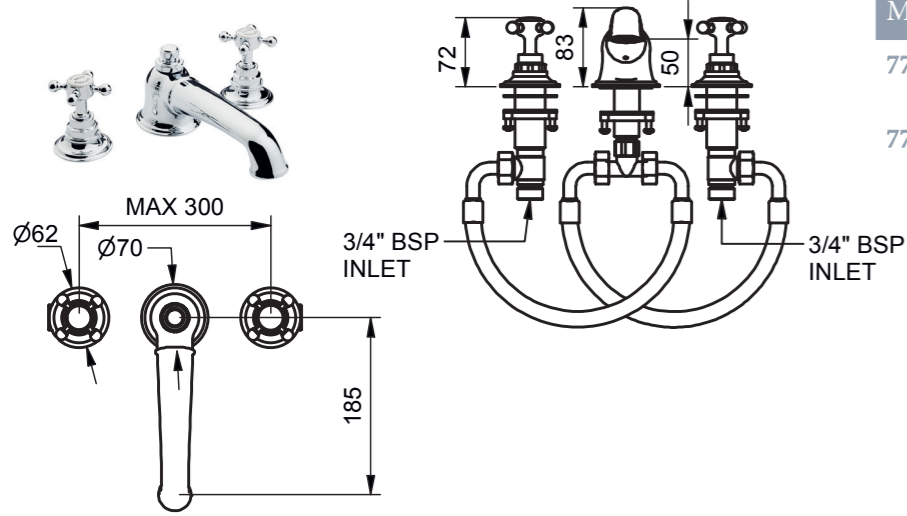

7764, 7765

1909 Deck Mounted Bath Mixer - Crosshead

Models	Plumbing Information	Materials
7764	Inlets 3/4 inch Supplied with full flow stream shaper as standard. For Controls without Spout see 7760CONTROLS and 7769CONTROLS on page 102	Brass, Ceramic
7765		

7754, 7755

1909 Deck Mounted Bath Mixer - Lever

Models	Plumbing Information	Materials
7754	Inlets 3/4 inch Supplied with full flow stream shaper as standard. For Controls without Spout see 7750CONTROLS and 7759CONTROLS on page 102	Brass, Ceramic
7755		

7760, 7769

Deck Mounted Bath Mixer - Crosshead

Models	Plumbing Information	Materials
7760	Inlets 3/4 inch. Supplied with full flow stream shaper as standard. For Controls without Spout see 7760CONTROLS and 7769CONTROLS on page 102	Brass, Ceramic
7769		

Flow Rate Information	
0.5 bar	32.00 L/min
1.0 bar	45.10 L/min
3.0 bar	65.00 + L/min