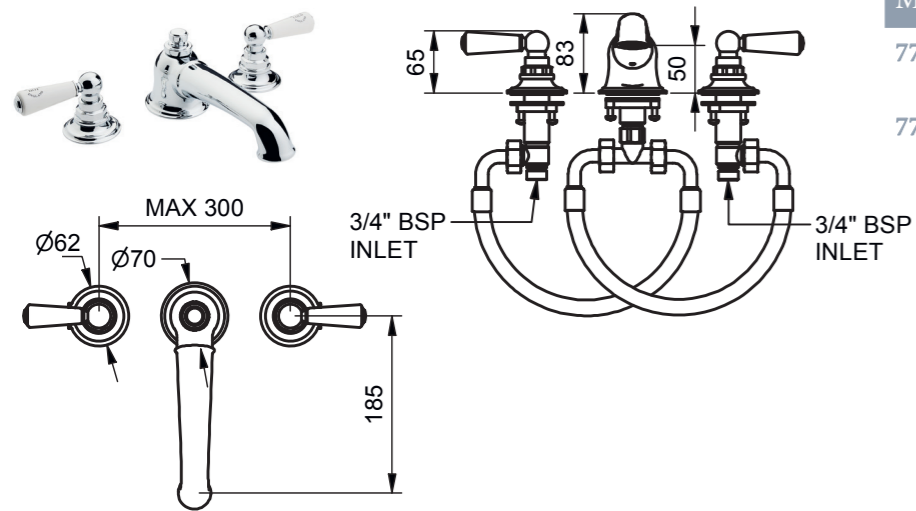

7764, 7765

1909 Deck Mounted Bath Mixer - Crosshead

Models	Plumbing Information	Materials
7764	Inlets 3/4 inch Supplied with full flow stream shaper as standard. For Controls without Spout see 7760CONTROLS and 7769CONTROLS on page 102	Brass, Ceramic
7765		

7754, 7755

1909 Deck Mounted Bath Mixer - Lever

Models	Plumbing Information	Materials
7754	Inlets 3/4 inch Supplied with full flow stream shaper as standard. For Controls without Spout see 7750CONTROLS and 7759CONTROLS on page 102	Brass, Ceramic
7755		

7760, 7769

Deck Mounted Bath Mixer - Crosshead

Models	Plumbing Information	Materials
7760	Inlets 3/4 inch. Supplied with full flow stream shaper as standard. For Controls without Spout see 7760CONTROLS and 7769CONTROLS on page 102	Brass, Ceramic
7769		

Flow Rate Information	
0.5 bar	32.00 L/min
1.0 bar	45.10 L/min
3.0 bar	65.00 + L/min