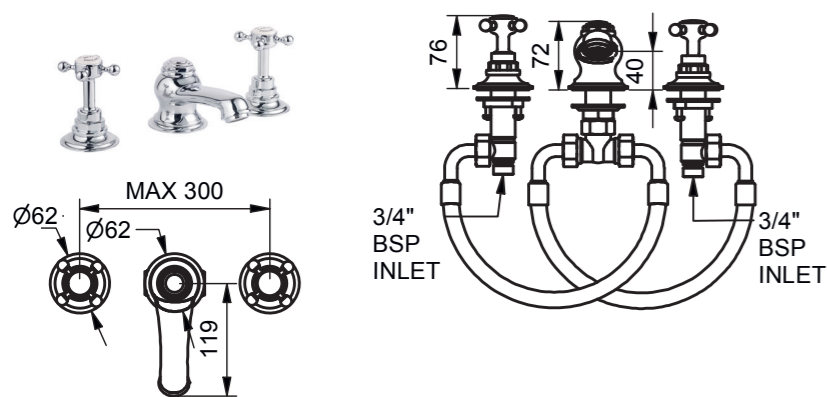

7764, 7765

1909 Deck Mounted Bath Mixer - Crosshead

Models	Plumbing Information	Materials
7764	Inlets 3/4 inch Supplied with full flow stream shaper as standard. For Controls without Spout see 7760CONTROLS and 7769CONTROLS on page 102	Brass, Ceramic
7765		

7754, 7755

1909 Deck Mounted Bath Mixer - Lever

Models	Plumbing Information	Materials
7754	Inlets 3/4 inch Supplied with full flow stream shaper as standard. For Controls without Spout see 7750CONTROLS and 7759CONTROLS on page 102	Brass, Ceramic
7755		

7760, 7769

Deck Mounted Bath Mixer - Crosshead

Models	Plumbing Information	Materials
7760	Inlets 3/4 inch. Supplied with full flow stream shaper as standard. For Controls without Spout see 7760CONTROLS and 7769CONTROLS on page 102	Brass, Ceramic
7769		