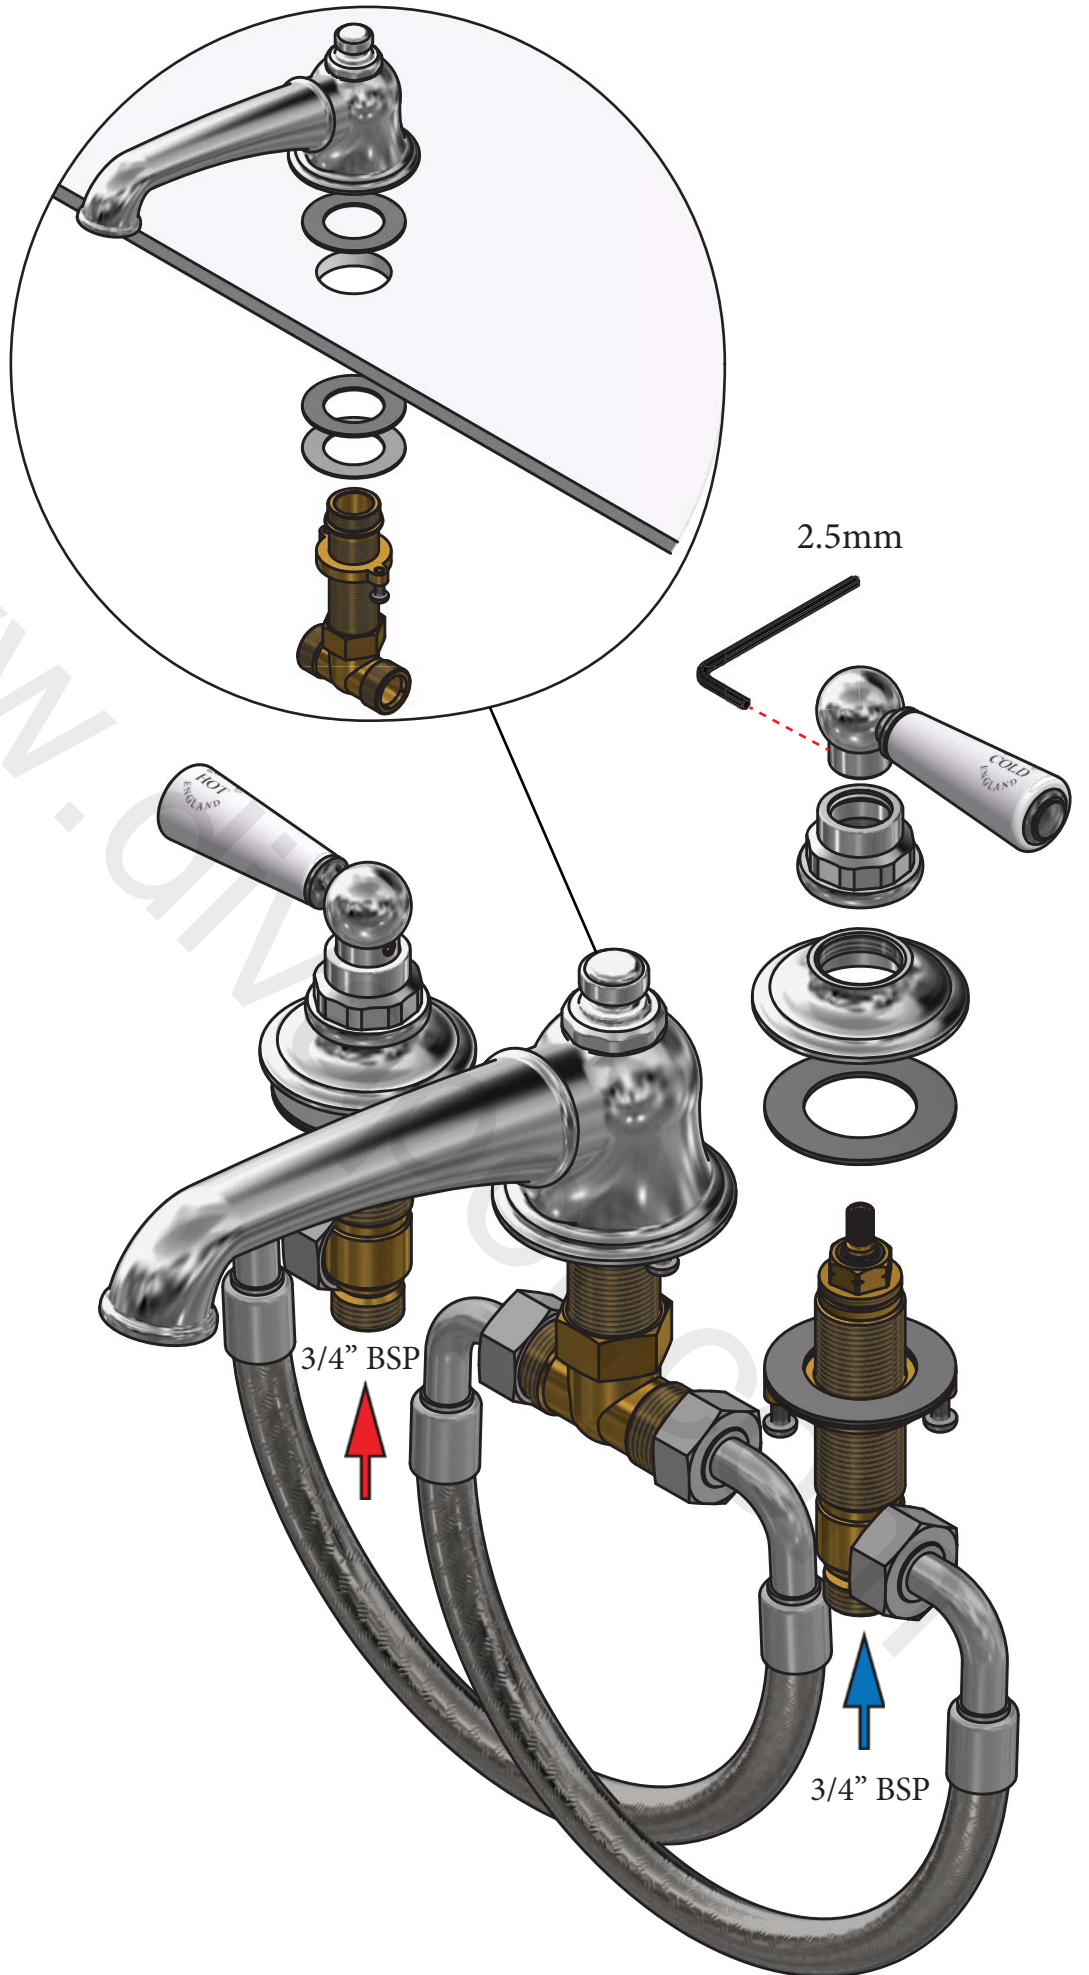

INSTALLATION

WWW.CIVIL