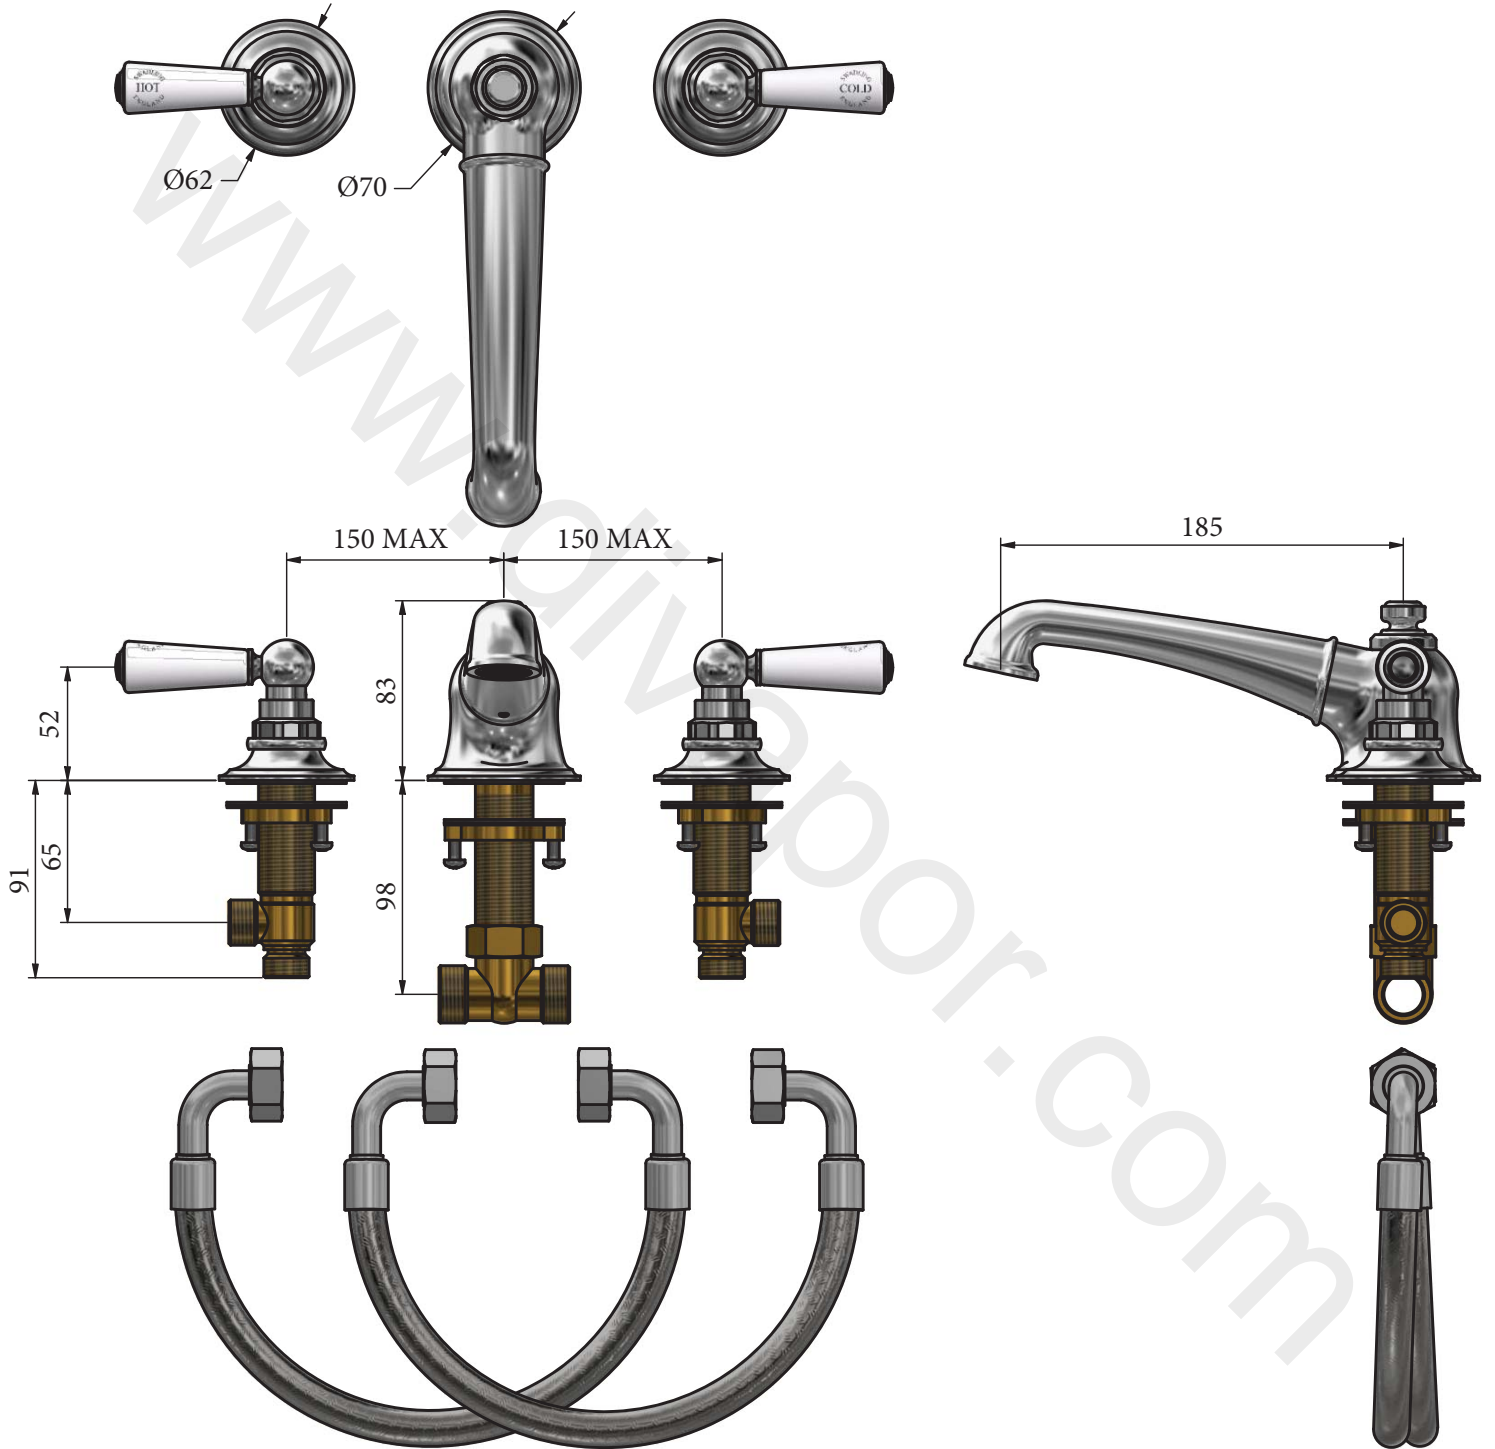

DIMENSIONS