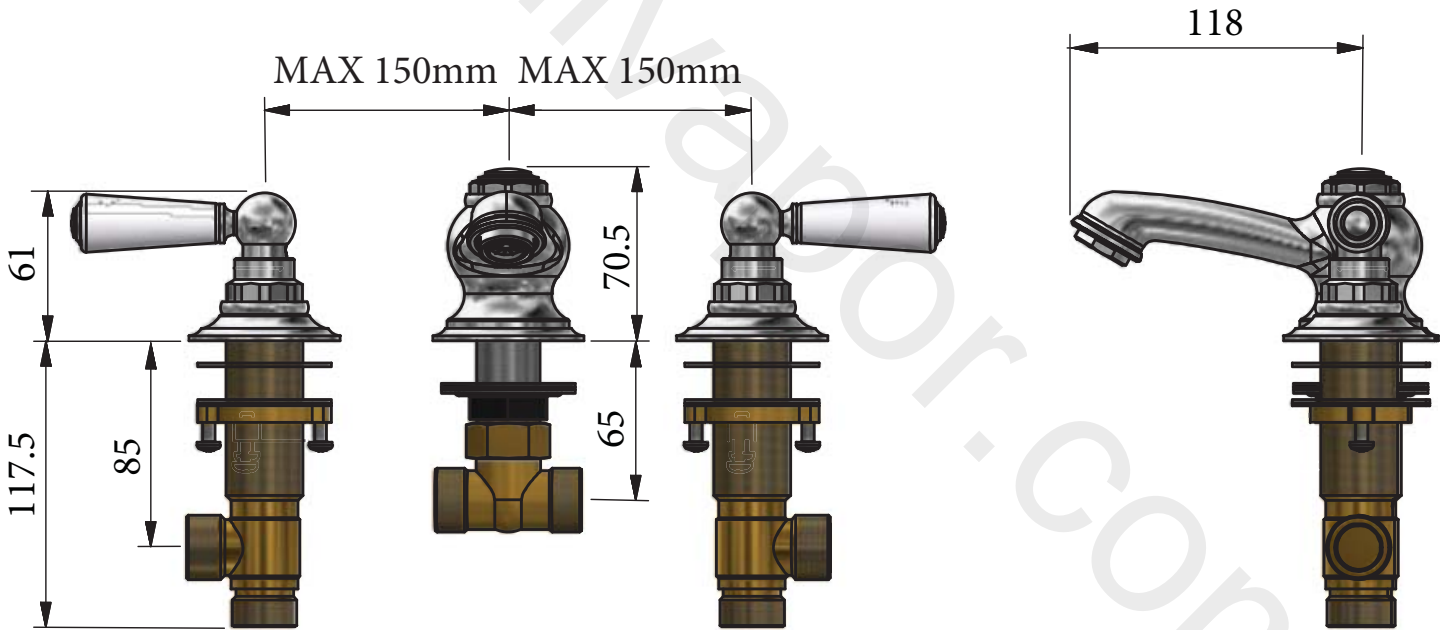

DIMENSIONS