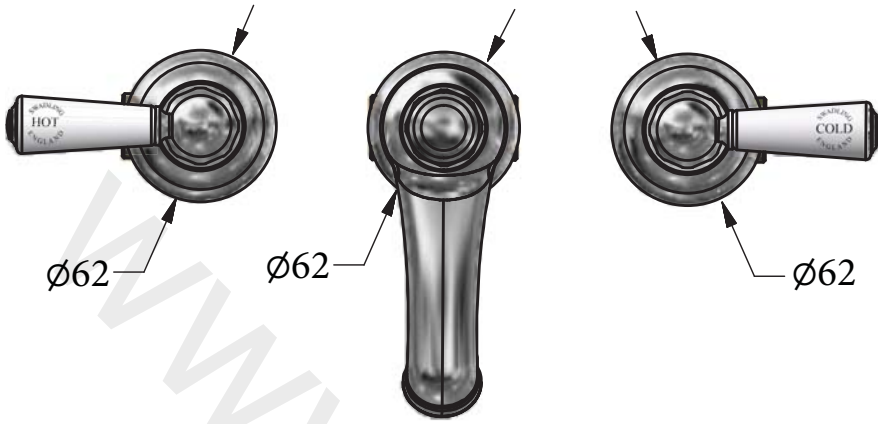

DIMENSIONS