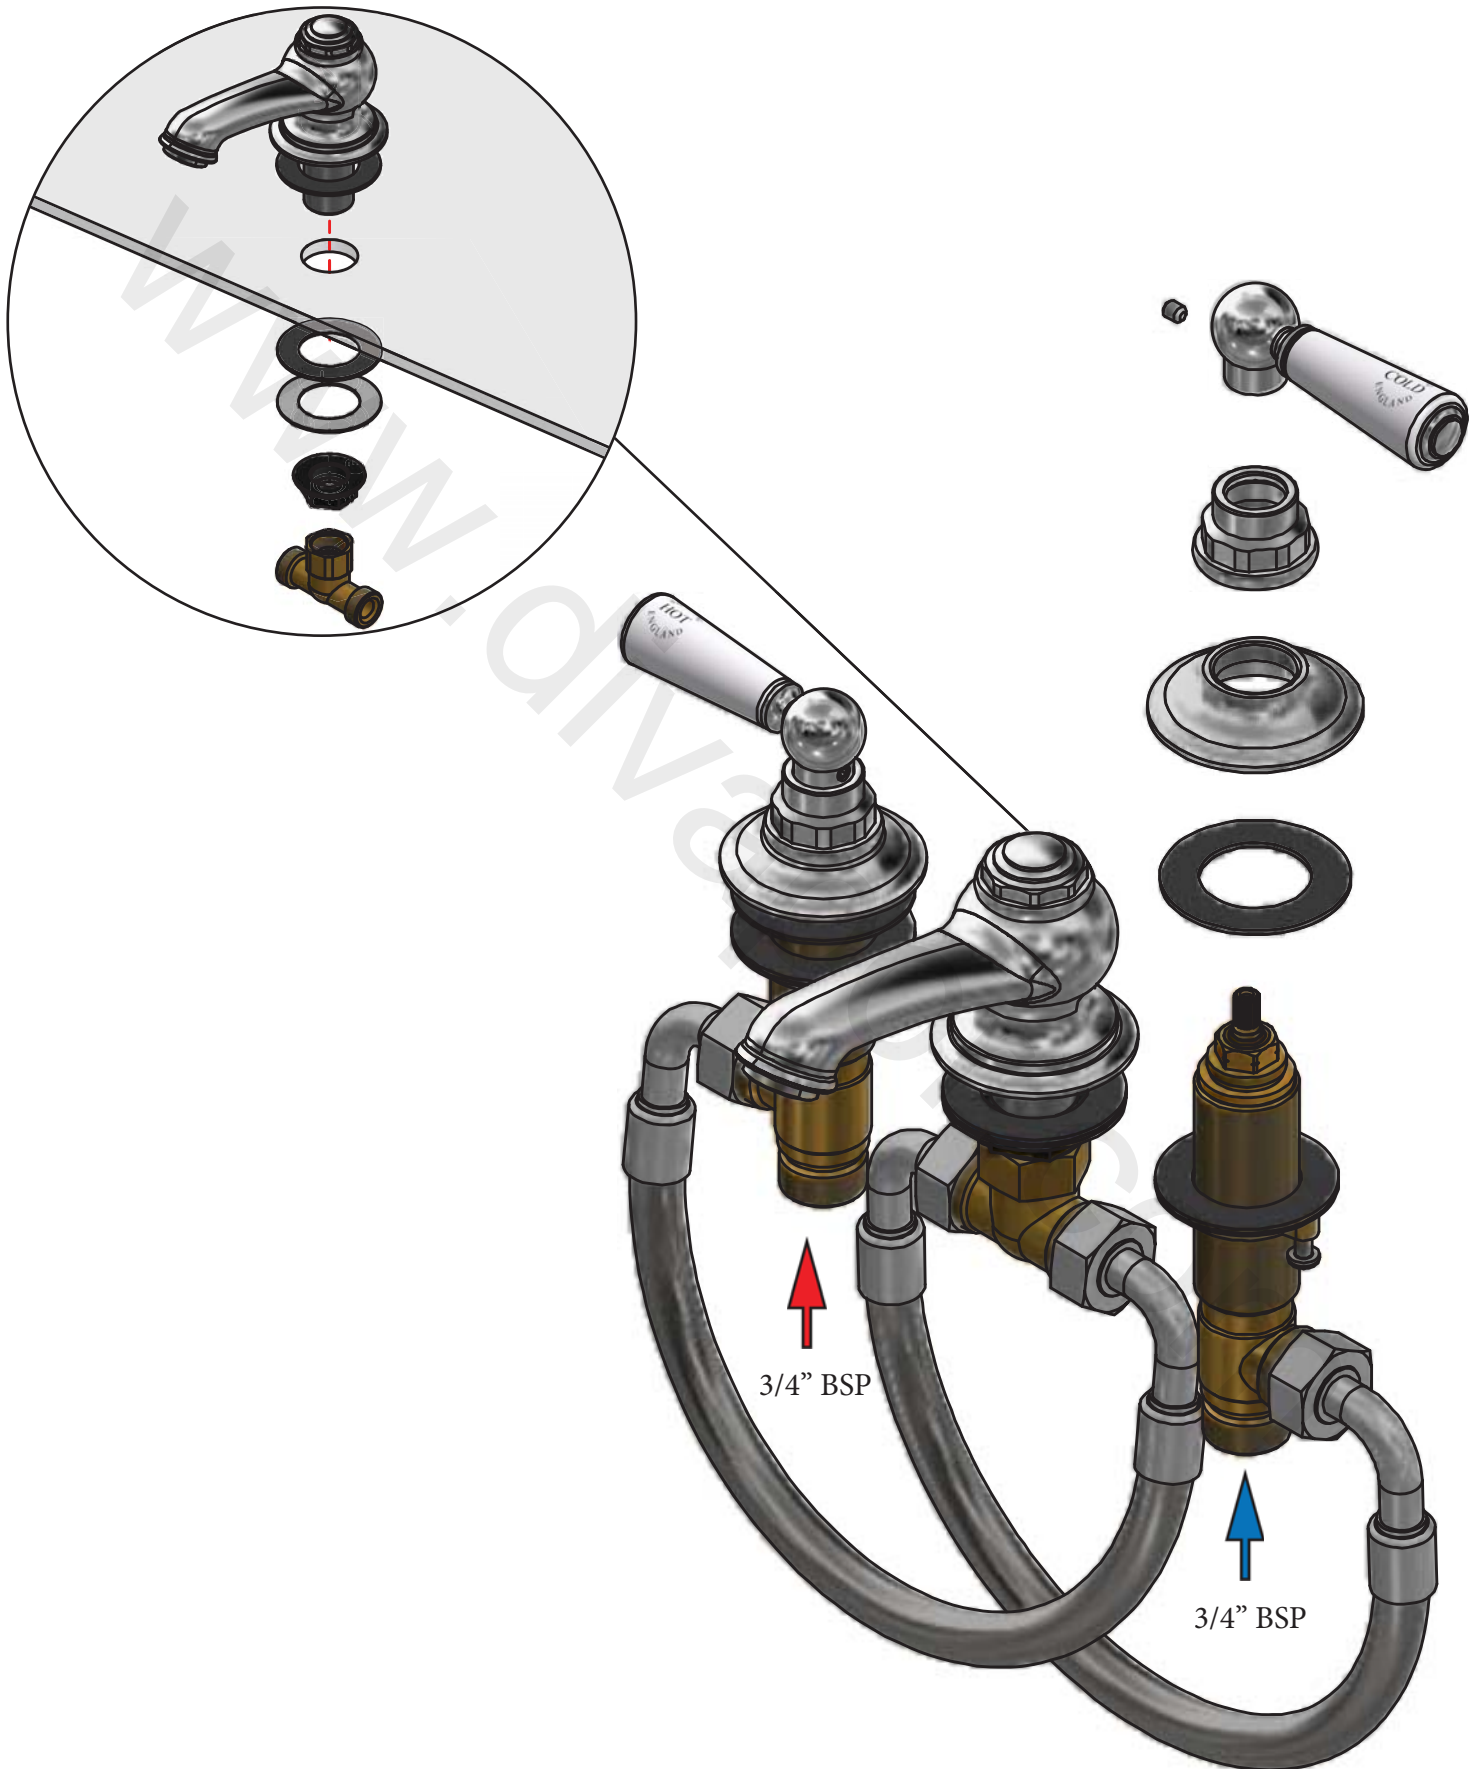

INSTALLATION