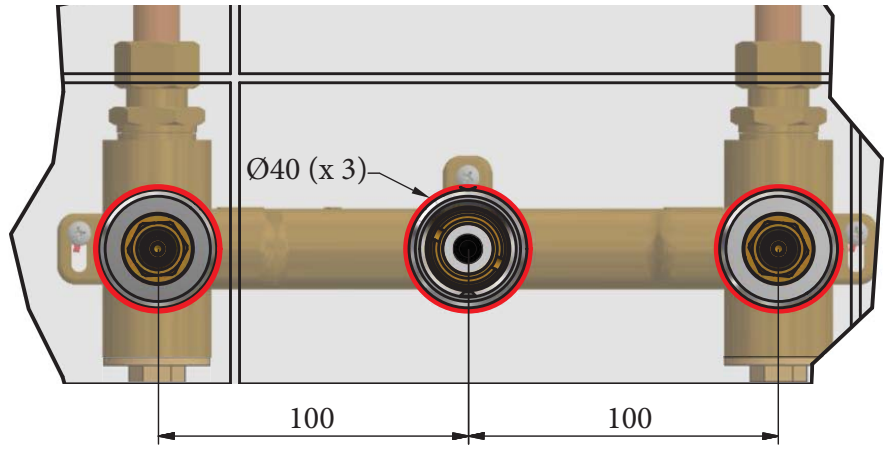

INSTALLATION