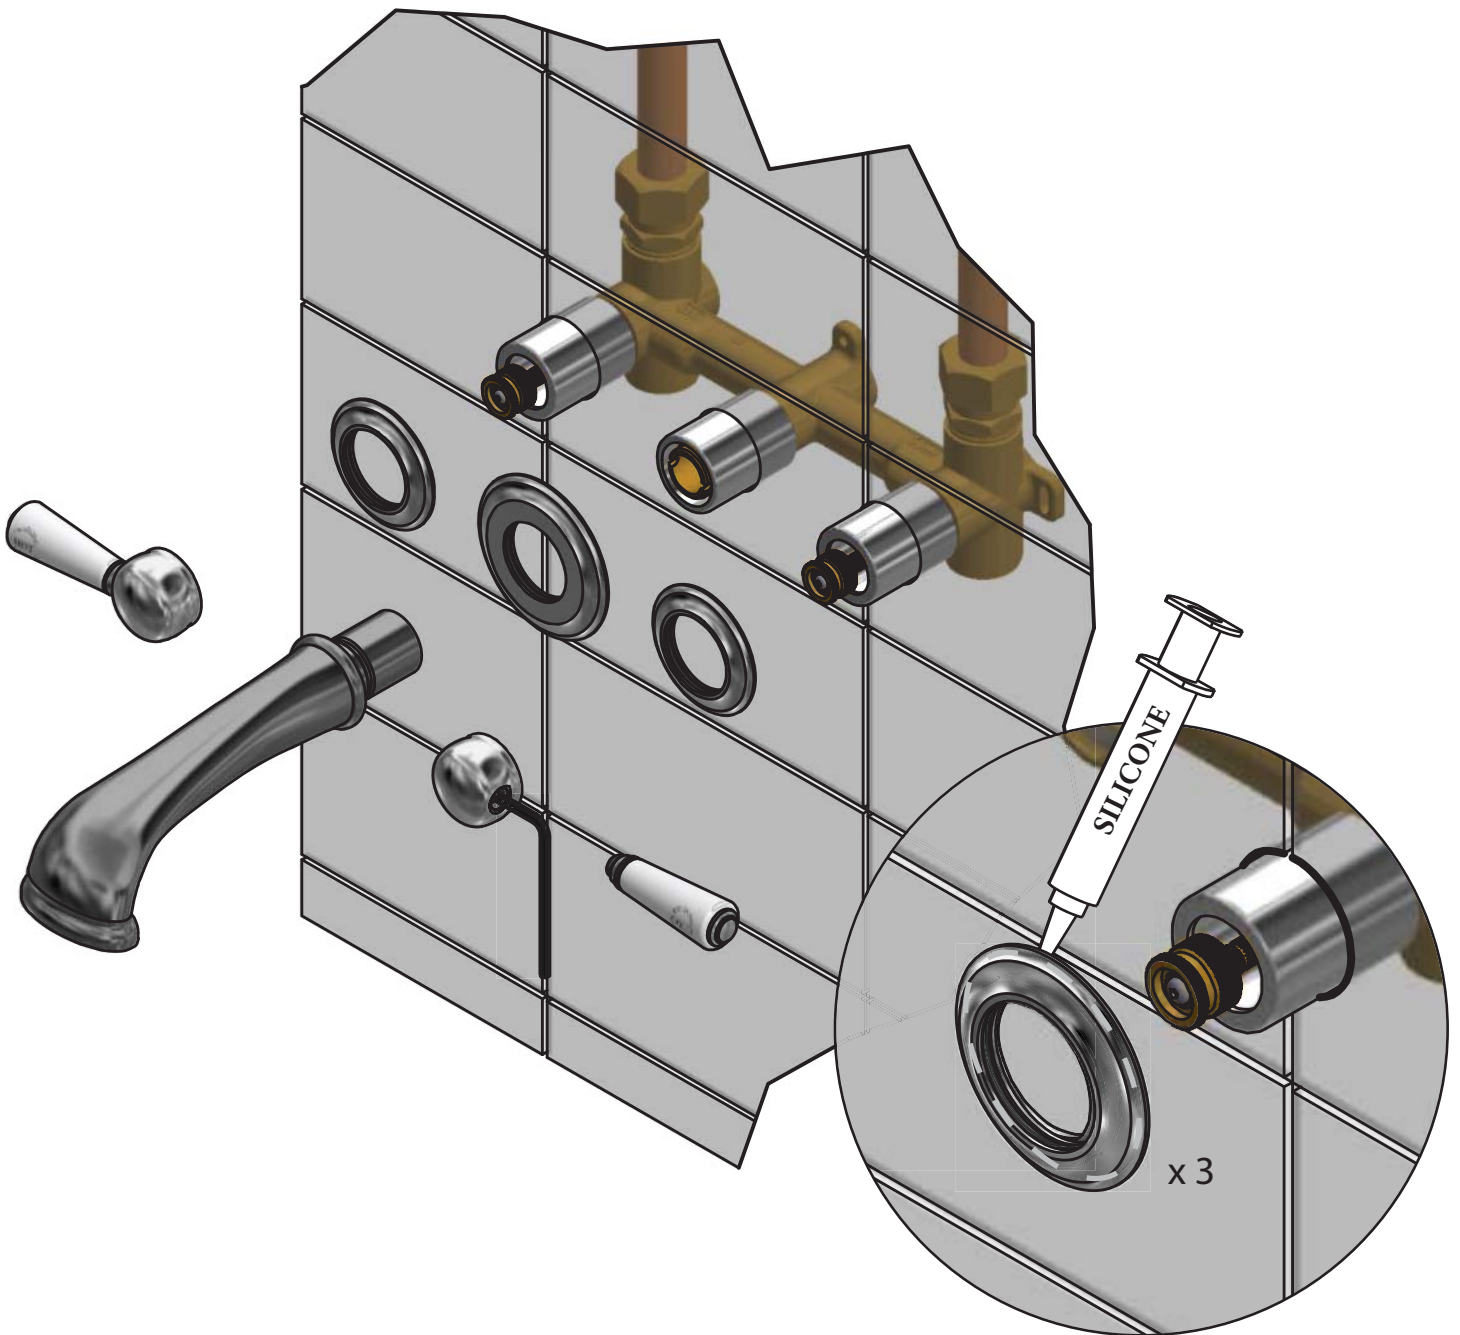

INSTALLATION