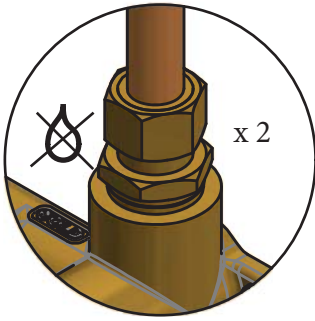

INSTALLATION