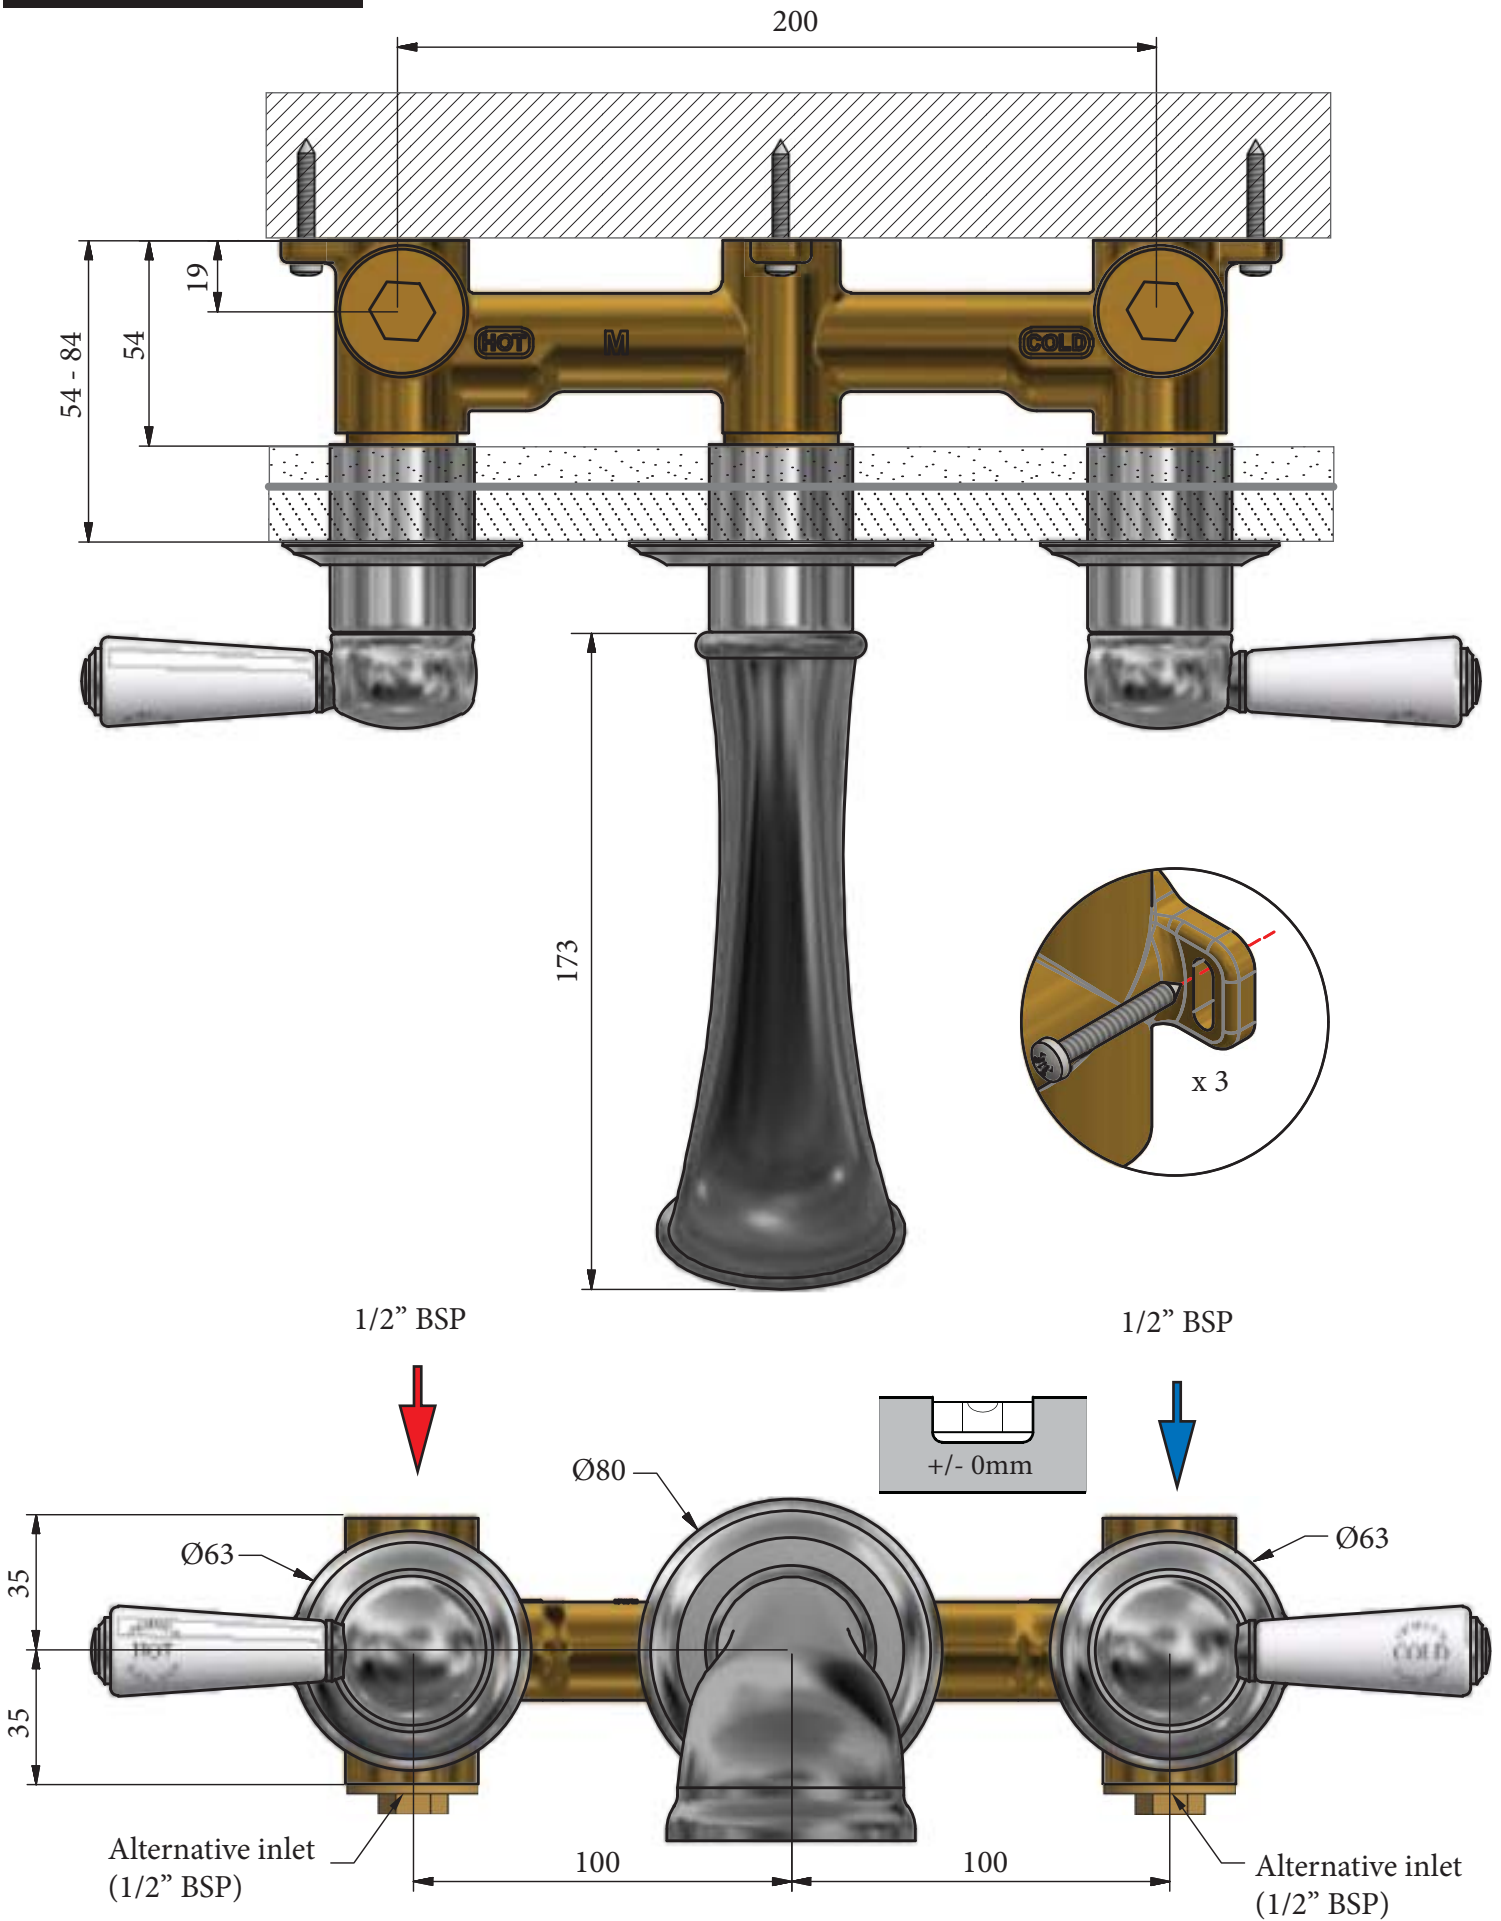

### Invincible Wall Mount 3 Hole Bath Mixer (Manifold) Installation Instructions

7790

White Ceramic

7799

Black Ceramic

Before disposing of the carton and commencing installation, please check all parts against the parts list on back page. Please contact us immediately if any parts are missing or damaged.

# DIMENSIONS

# PARTS LIST