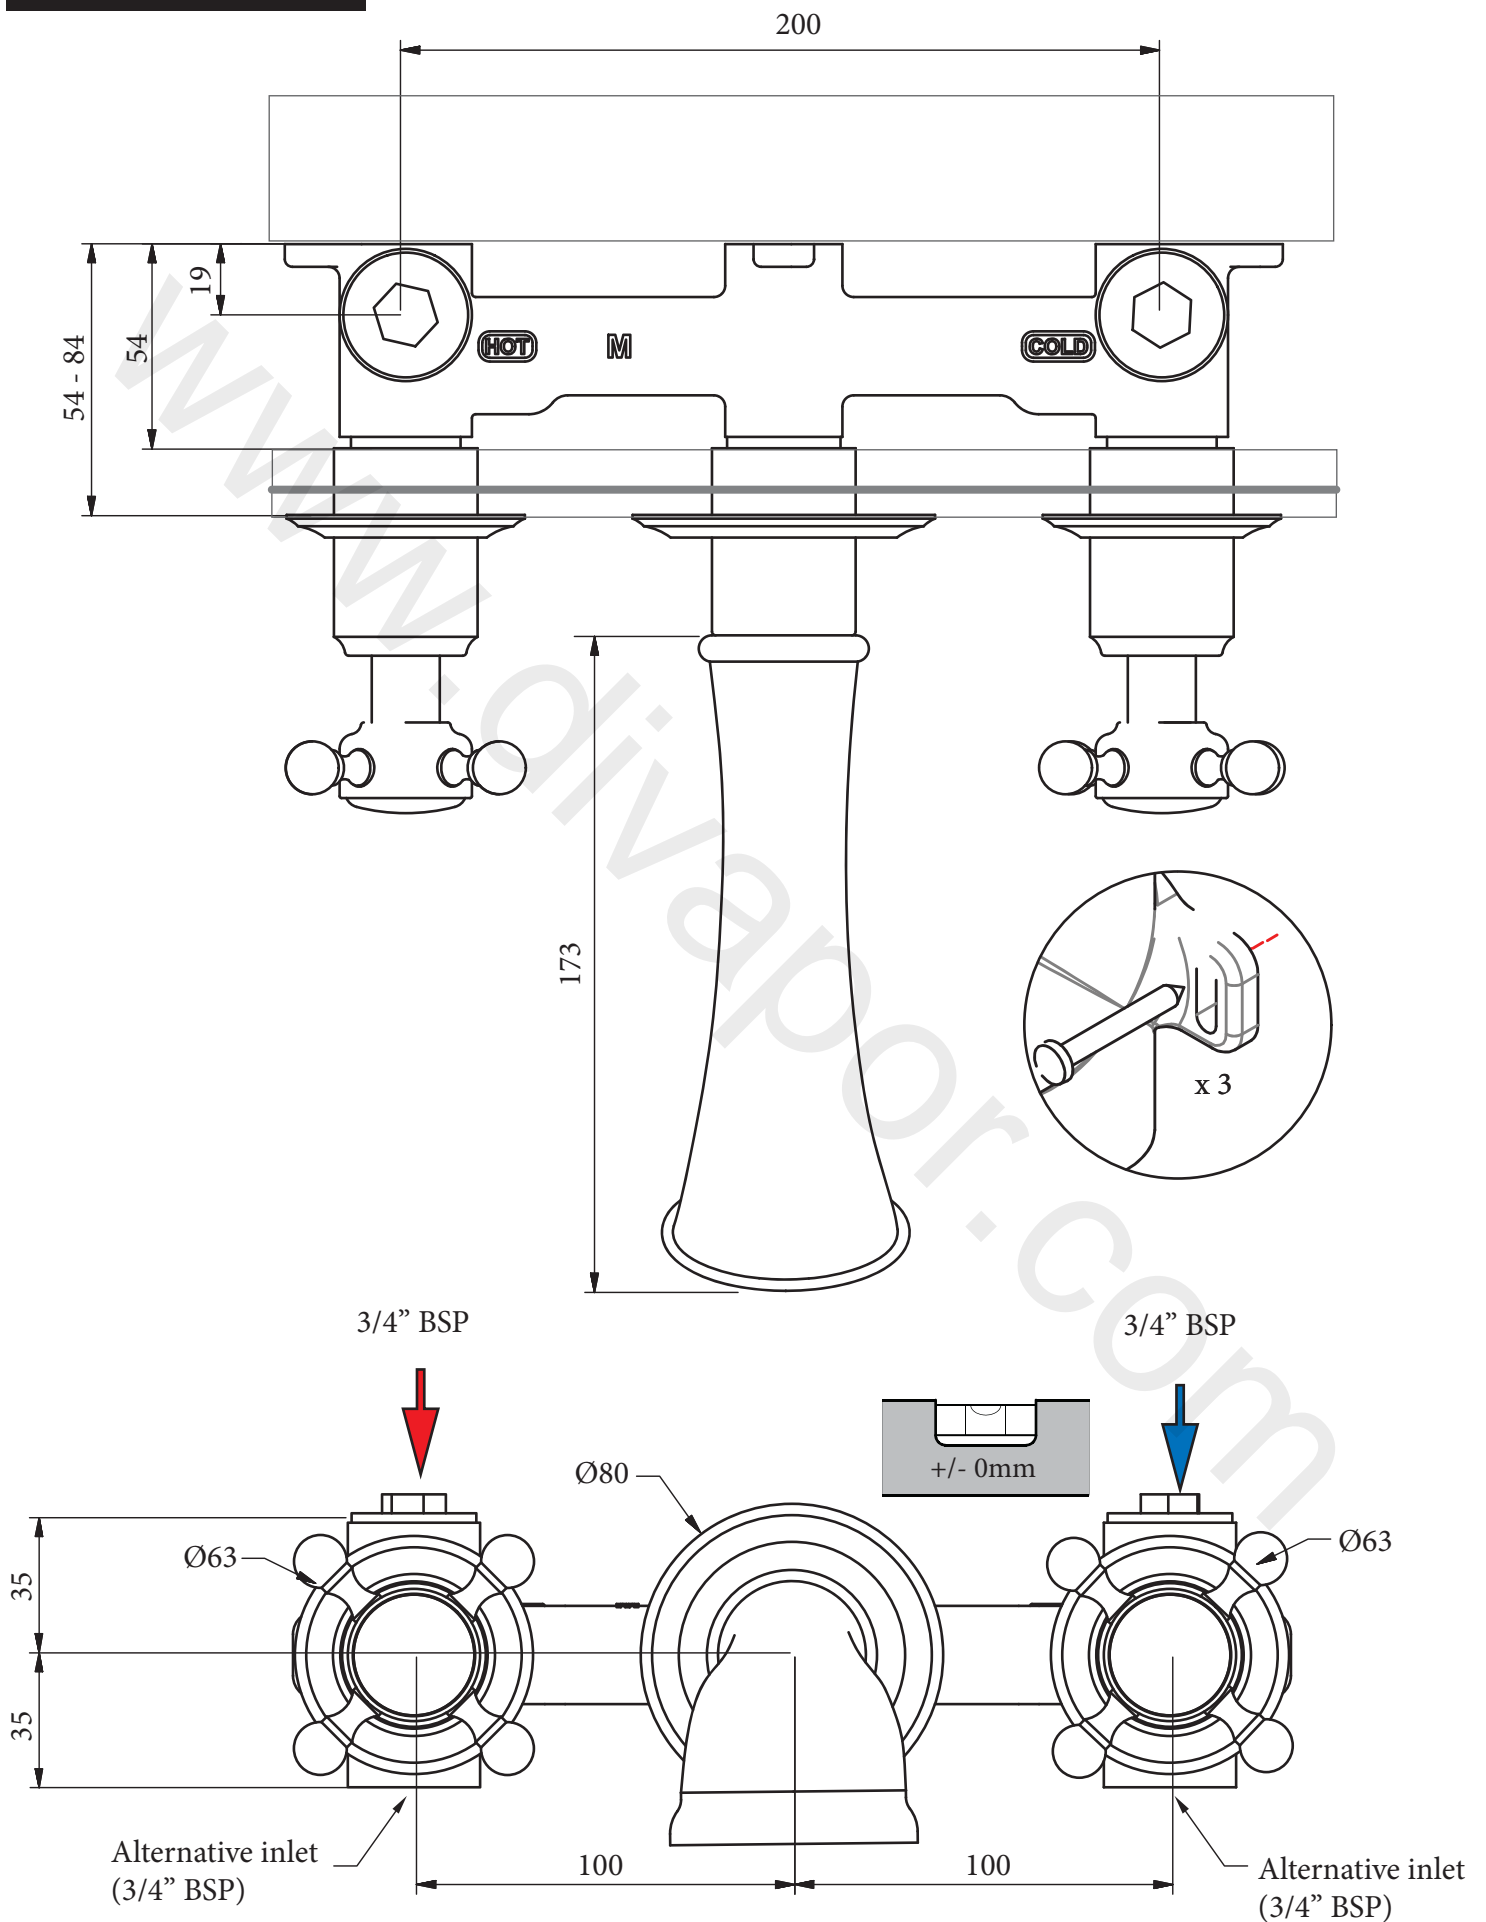

SWADLING

BRASSWARE

Invincible Wall Mount 3 Hole Bath Mixer with Cross handles
(Manifold)
Installation Instructions

7793

White Ceramic

7797

Black Ceramic

Before disposing of the carton and commencing installation, please check all parts against the parts list on back page. Please contact us immediately if any parts are missing or damaged.

Swadling Brassware, Churchward Road, Yate, Bristol, BS37 5PL
Telephone: 02392 255536 Email: tech@swadlingbrassware.co.uk

DIMENSIONS

INSTALLATION

PARTS LIST