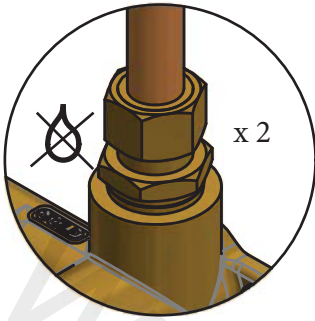

INSTALLATION