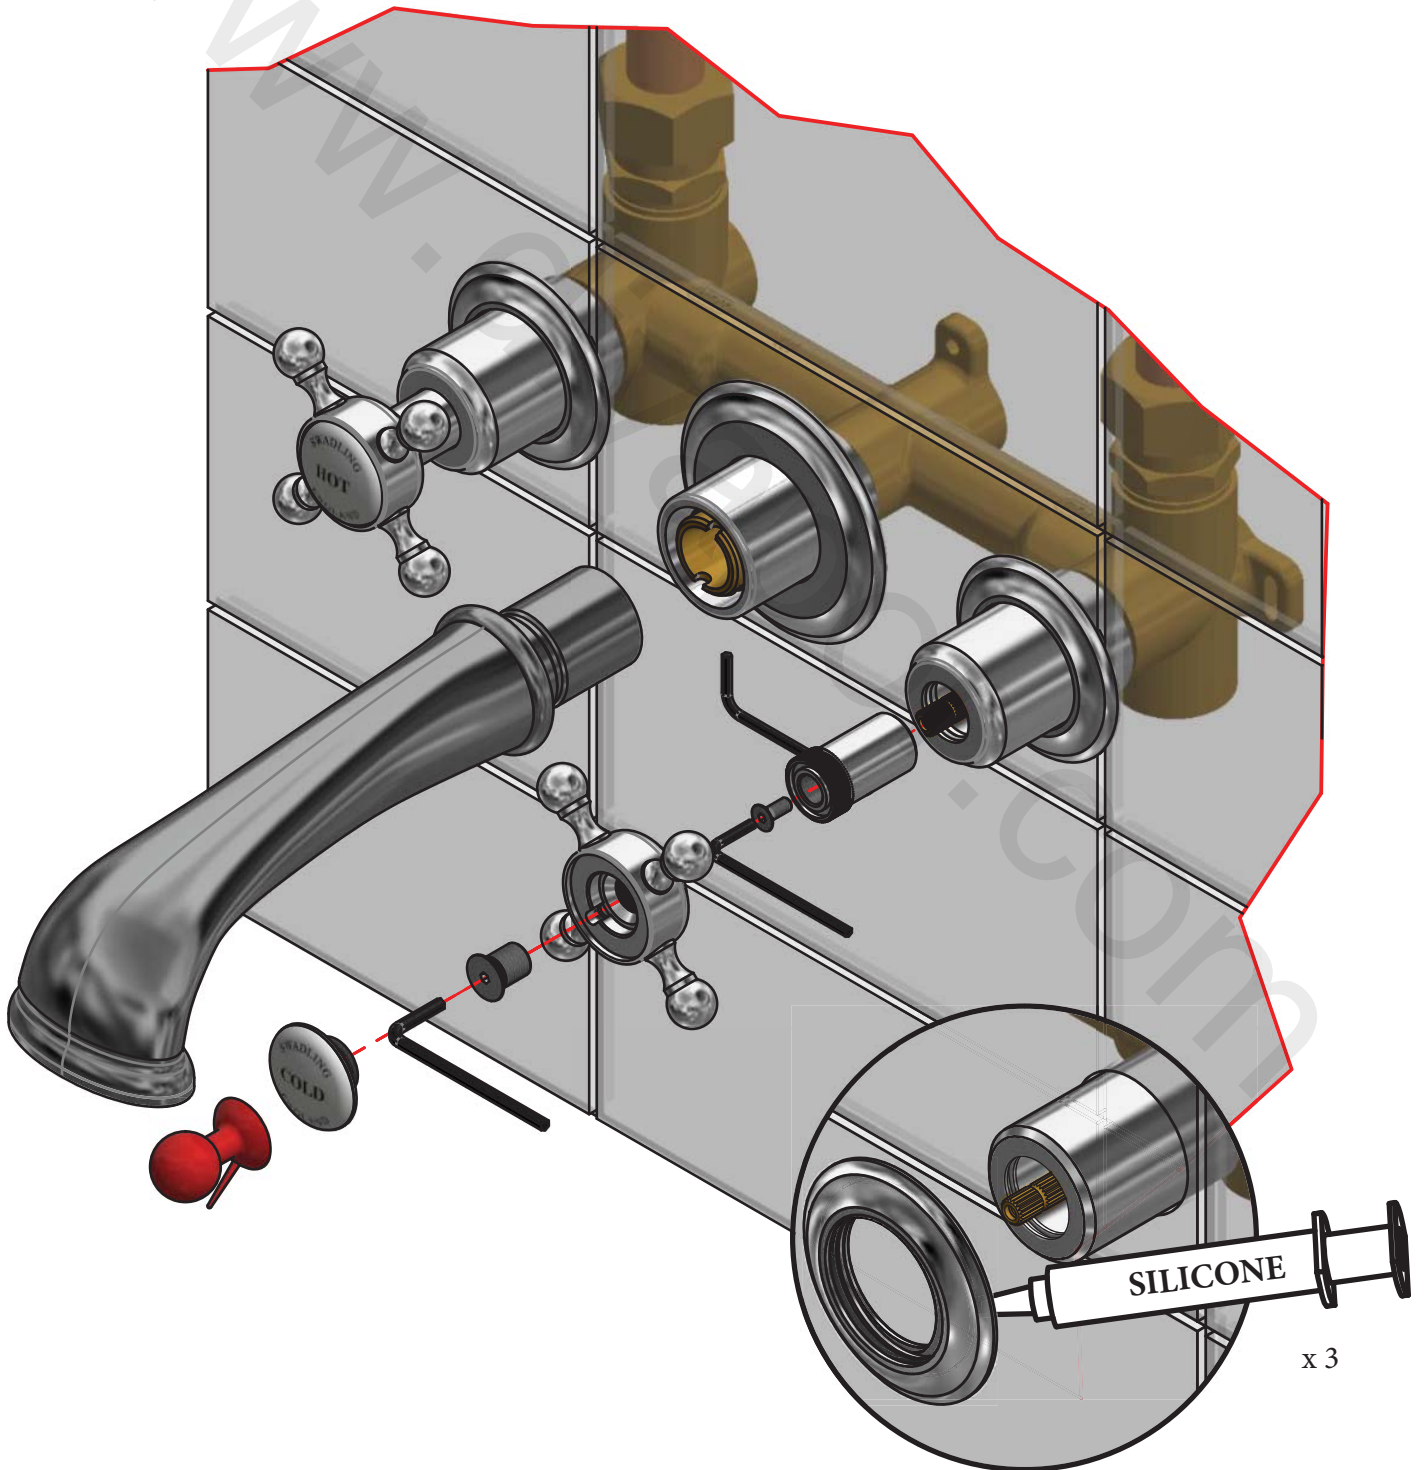

INSTALLATION