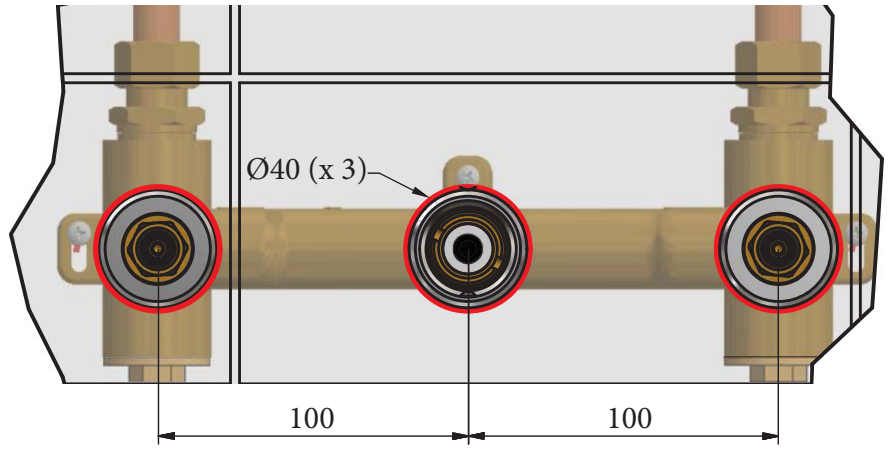

INSTALLATION