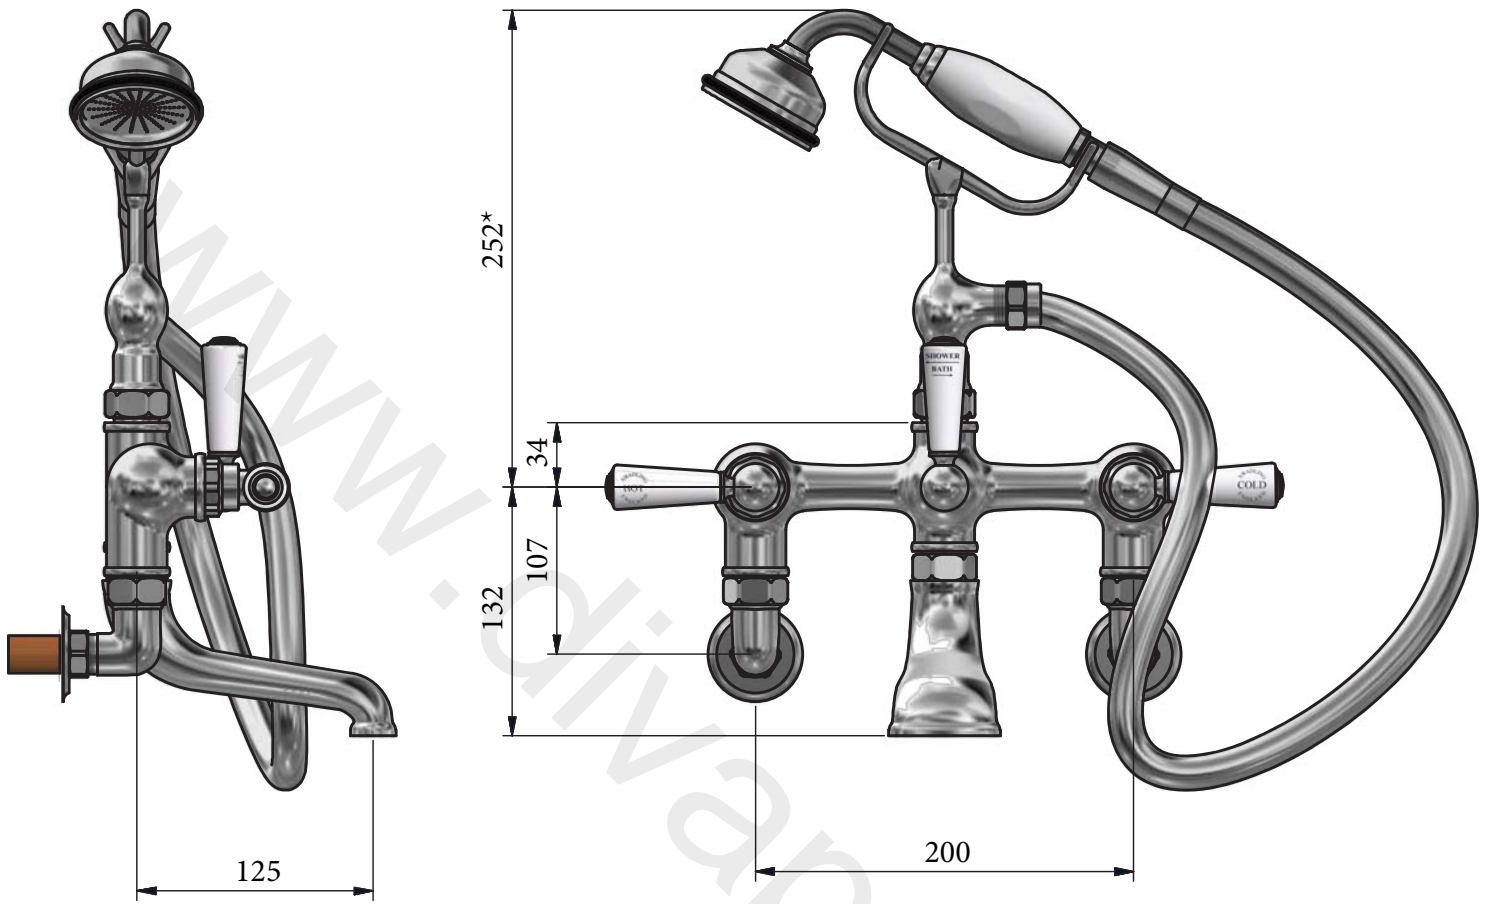

SWADLING

BRASSWARE

Invincible Wall mounted Non-thermostatic bath/shower mixer Installation Instructions

	White Ceramic	Black Ceramic
Bath only	7850	7859
Bath & Shower	7820	7829

Before disposing of the carton and commencing installation, please check all parts against the parts list on back page. Please contact us immediately if any parts are missing or damaged.

Swadling Brassware, Churchward Road, Yate, Bristol, BS37 5PL
Telephone: 02392 255536 Email: tech@swadlingbrassware.co.uk

DIMENSIONS

*HAND SHOWER OPTION
ONLY AVAILABLE WITH
MODELS:
7820/7829

INSTALLATION

PARTS LIST

*PARTS ONLY AVAILABLE WITH MODELS:
7820/7829