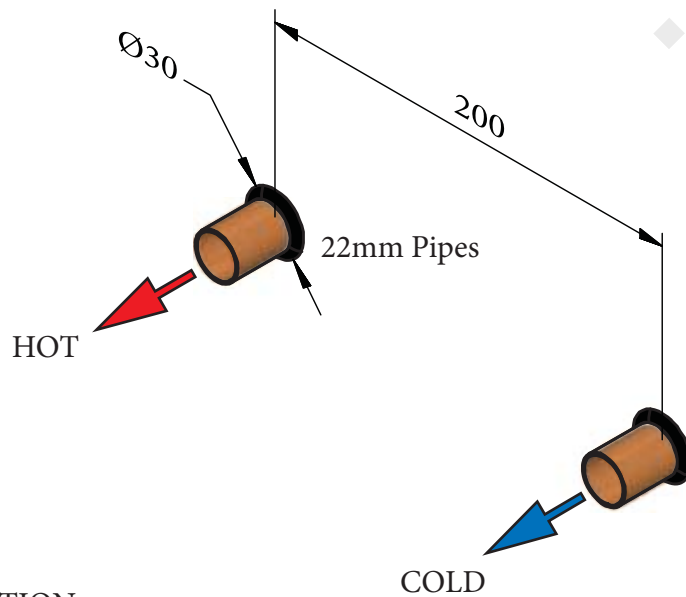

SWADLING

BRASSWARE

Invincible Wall mounted Non-thermostatic bath/shower mixer Installation Instructions

	White Ceramic	Black Ceramic
Bath only	7850	7859
Bath & Shower	7820	7829

Before disposing of the carton and commencing installation, please check all parts against the parts list on back page. Please contact us immediately if any parts are missing or damaged.

Swadling Brassware, Churchward Road, Yate, Bristol, BS37 5PL
Telephone: 02392 255536 Email: tech@swadlingbrassware.co.uk

DIMENSIONS

*HAND SHOWER OPTION
ONLY AVAILABLE WITH
MODELS:
7820/7829

INSTALLATION

PARTS LIST