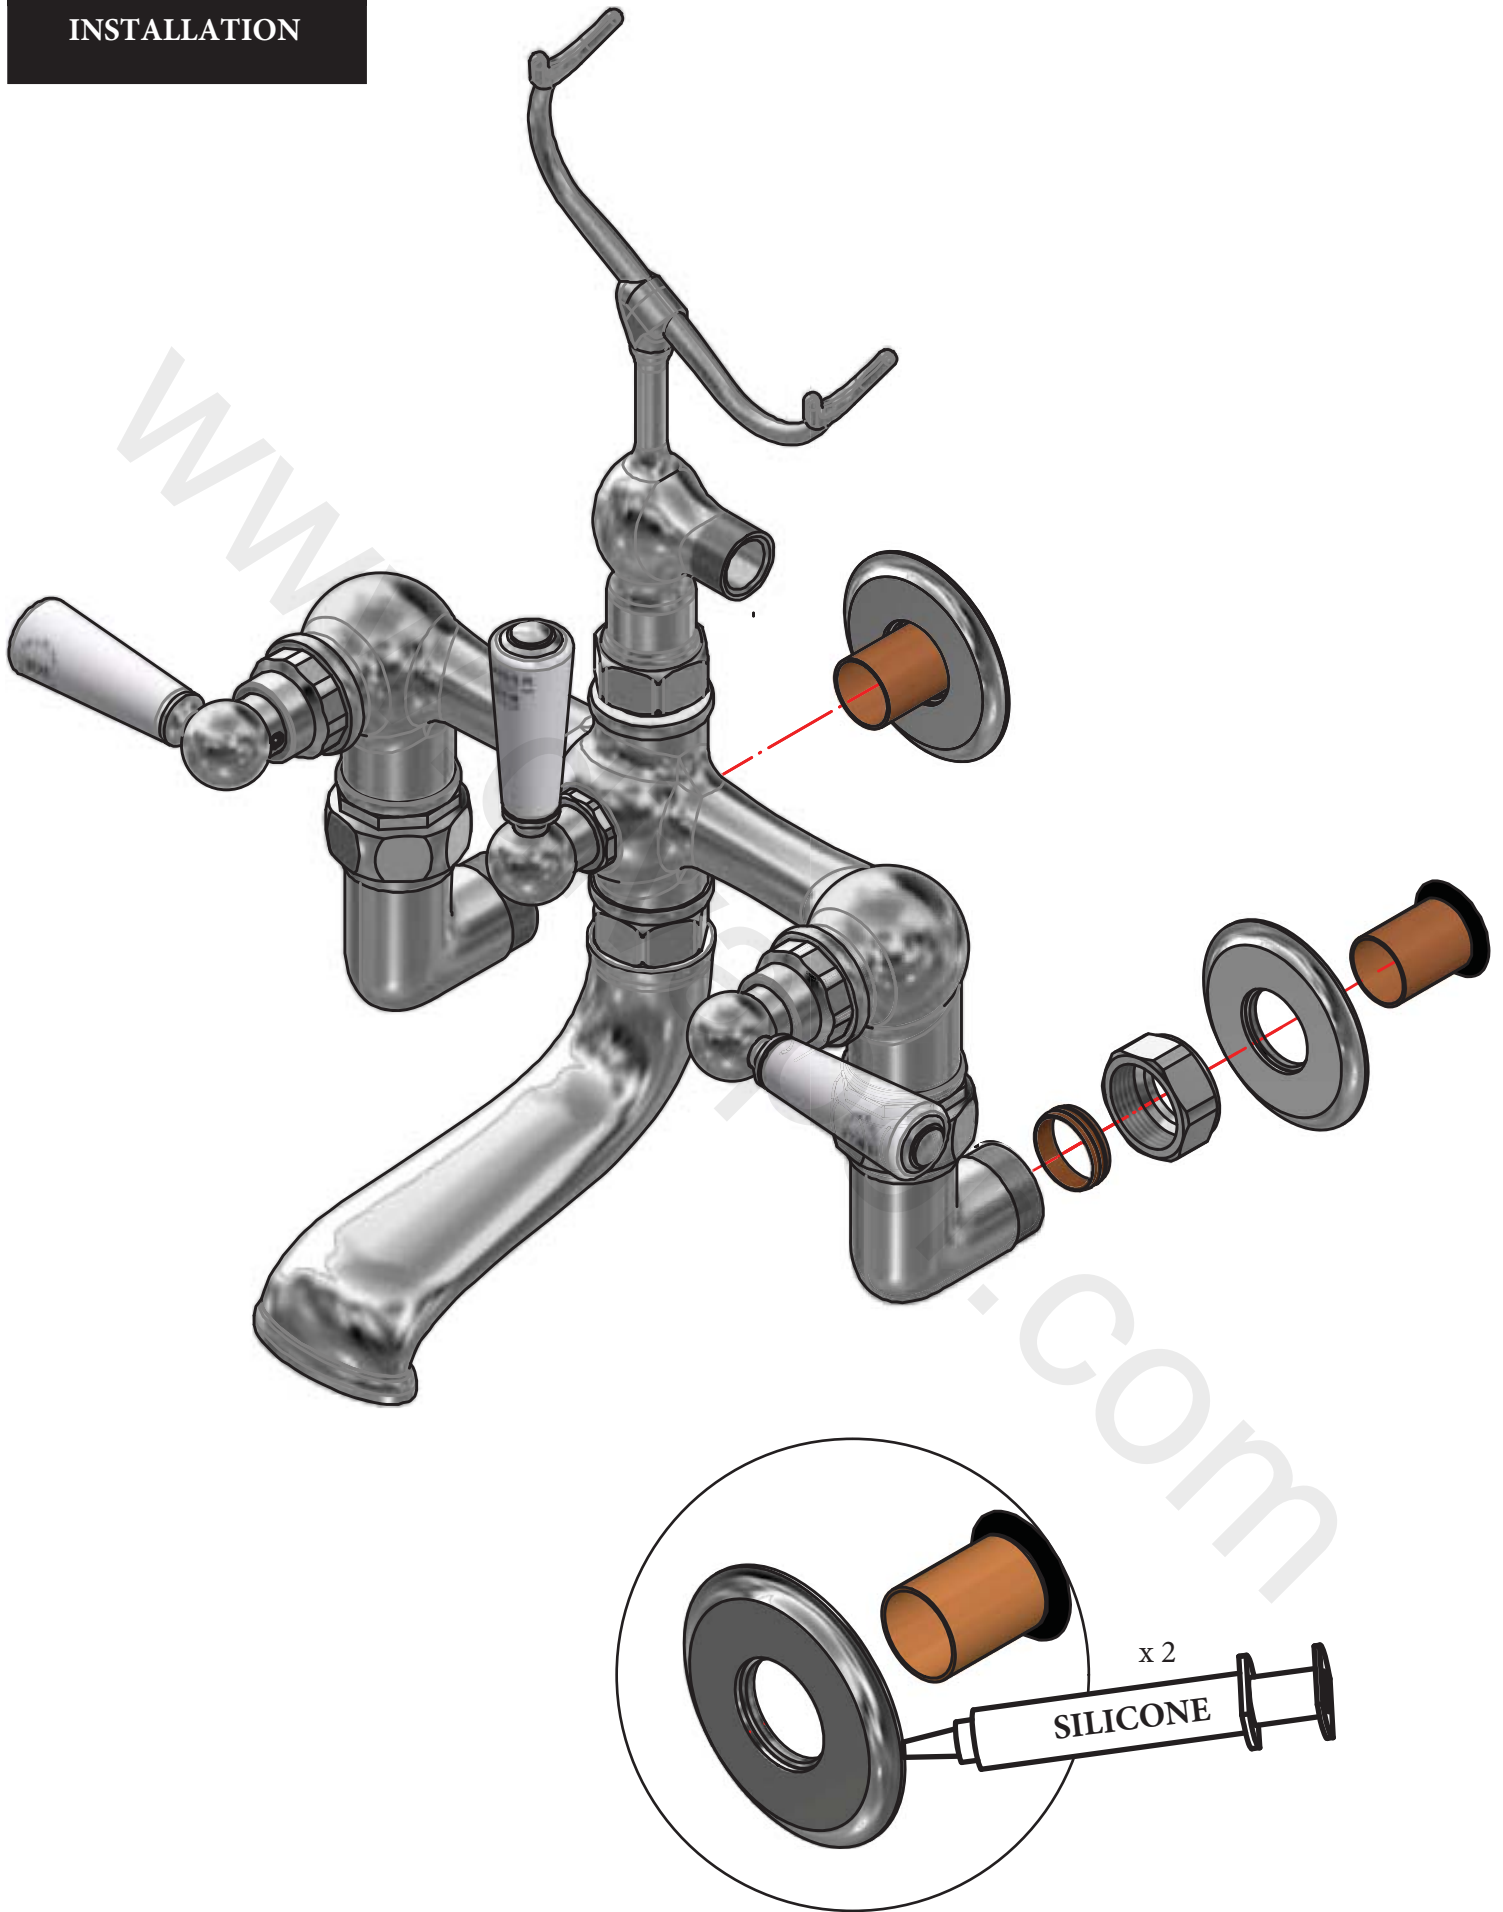

SWADLING

BRASSWARE

Invincible Wall mounted Non-thermostatic bath/shower mixer Installation Instructions

	White Ceramic	Black Ceramic
Bath only	7850	7859
Bath & Shower	7820	7829

Before disposing of the carton and commencing installation, please check all parts against the parts list on back page. Please contact us immediately if any parts are missing or damaged.

Swadling Brassware, Churchward Road, Yate, Bristol, BS37 5PL
Telephone: 02392 255536 Email: tech@swadlingbrassware.co.uk

DIMENSIONS

*HAND SHOWER OPTION
ONLY AVAILABLE WITH
MODELS:
7820/7829

INSTALLATION

PARTS LIST

*PARTS ONLY AVAILABLE WITH MODELS:
7820/7829