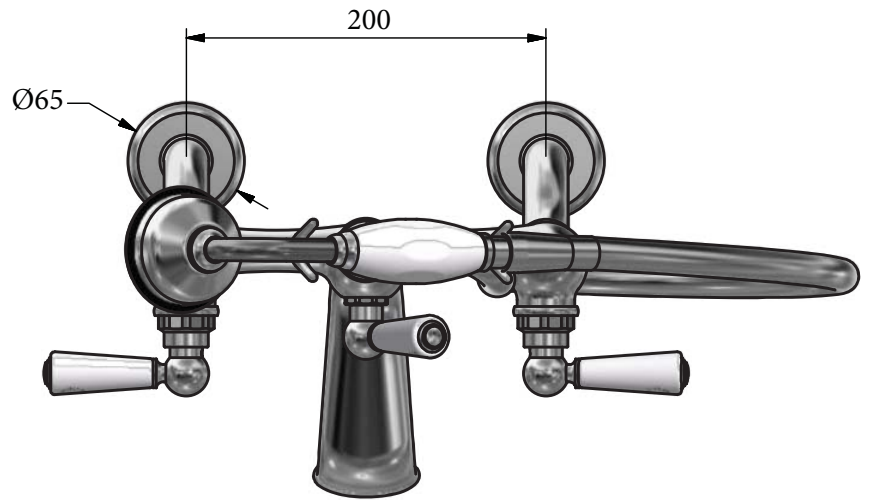

SWADLING

BRASSWARE

Invincible Deck Mount Non Thermostatic Bath Mixer Installation Instructions

	White Ceramic	Black Ceramic
Bath/Shower	7830	7839
Bath filler only	7860	7869

Before disposing of the carton and commencing installation, please check all parts against the parts list on back page. Please contact us immediately if any parts are missing or damaged.

Swadling Brassware, Churchward Road, Yate, Bristol, BS37 5PL
Telephone: 02392 255536 Email: tech@swadlingbrassware.co.uk

DIMENSIONS

*HAND SHOWER OPTION
ONLY AVAILABLE WITH
MODELS:
7830/7839

INSTALLATION

PARTS LIST

*PARTS ONLY AVAILABLE WITH MODELS: 7830/7839