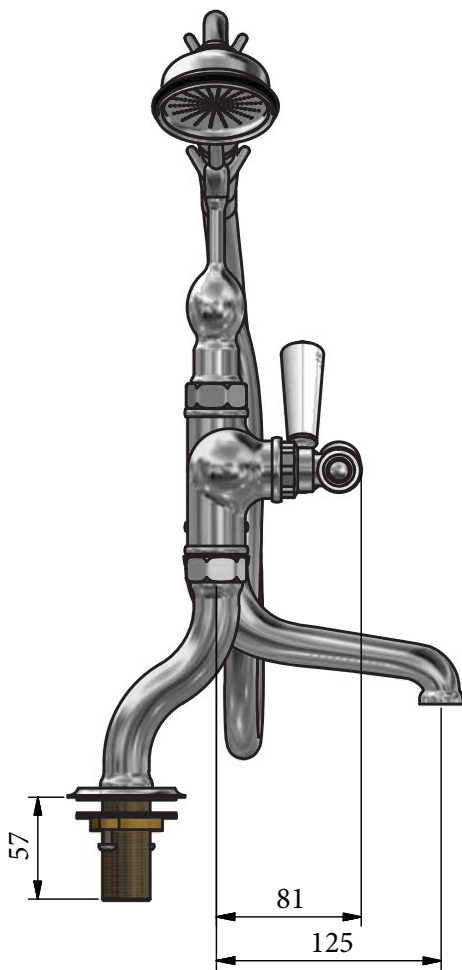

SWADLING

BRASSWARE

Invincible Deck Mount Non Thermostatic Bath Mixer Installation Instructions

	White Ceramic	Black Ceramic
Bath/Shower	7830	7839
Bath filler only	7860	7869

Before disposing of the carton and commencing installation, please check all parts against the parts list on back page. Please contact us immediately if any parts are missing or damaged.

Swadling Brassware, Churchward Road, Yate, Bristol, BS37 5PL
Telephone: 02392 255536 Email: tech@swadlingbrassware.co.uk

DIMENSIONS

*HAND SHOWER OPTION
ONLY AVAILABLE WITH
MODELS:
7830/7839

INSTALLATION

PARTS LIST

*PARTS ONLY AVAILABLE WITH MODELS: 7830/7839