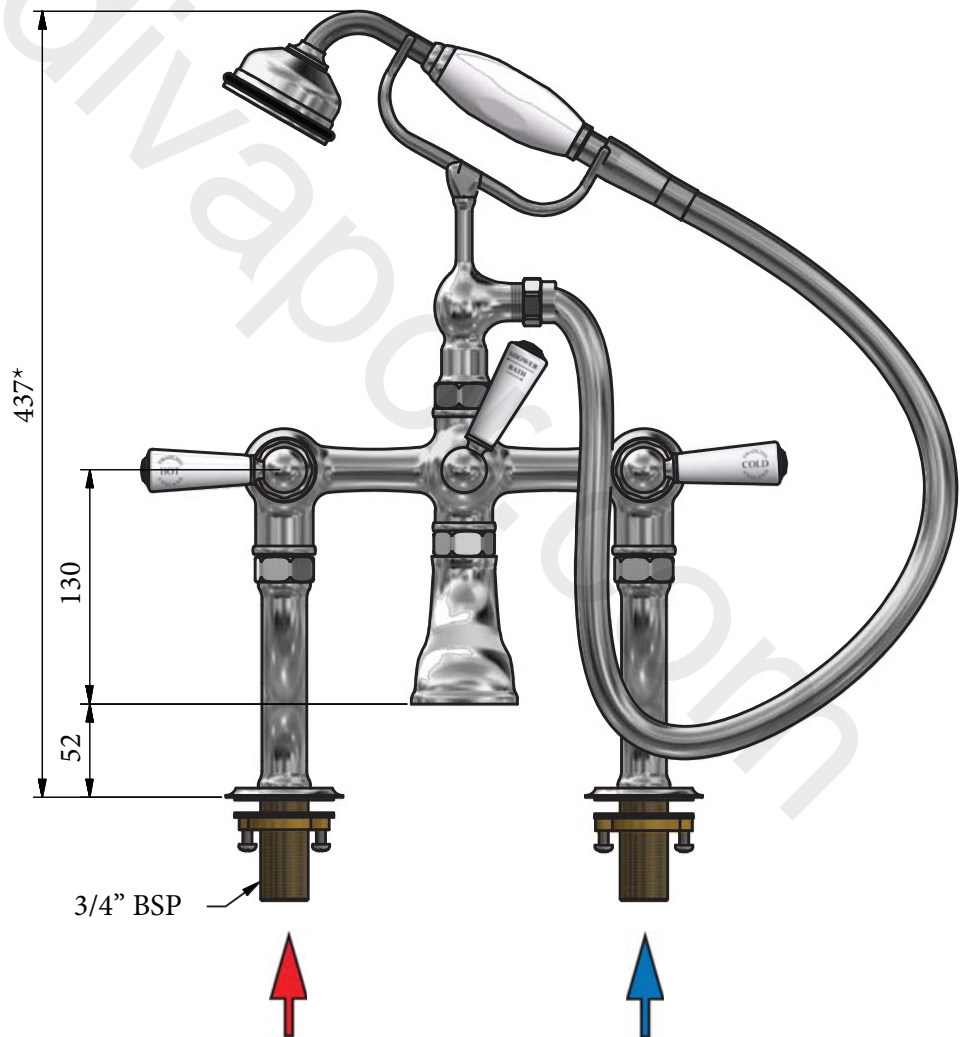

SWADLING

BRASSWARE

Invincible Deck Mount Non Thermostatic Bath Mixer Installation Instructions

	White Ceramic	Black Ceramic
Bath/Shower	7830	7839
Bath filler only	7860	7869

Before disposing of the carton and commencing installation, please check all parts against the parts list on back page. Please contact us immediately if any parts are missing or damaged.

Swadling Brassware, Churchward Road, Yate, Bristol, BS37 5PL
Telephone: 02392 255536 Email: tech@swadlingbrassware.co.uk

DIMENSIONS

*HAND SHOWER OPTION
ONLY AVAILABLE WITH
MODELS:
7830/7839

INSTALLATION

PARTS LIST

*PARTS ONLY AVAILABLE WITH MODELS: 7830/7839