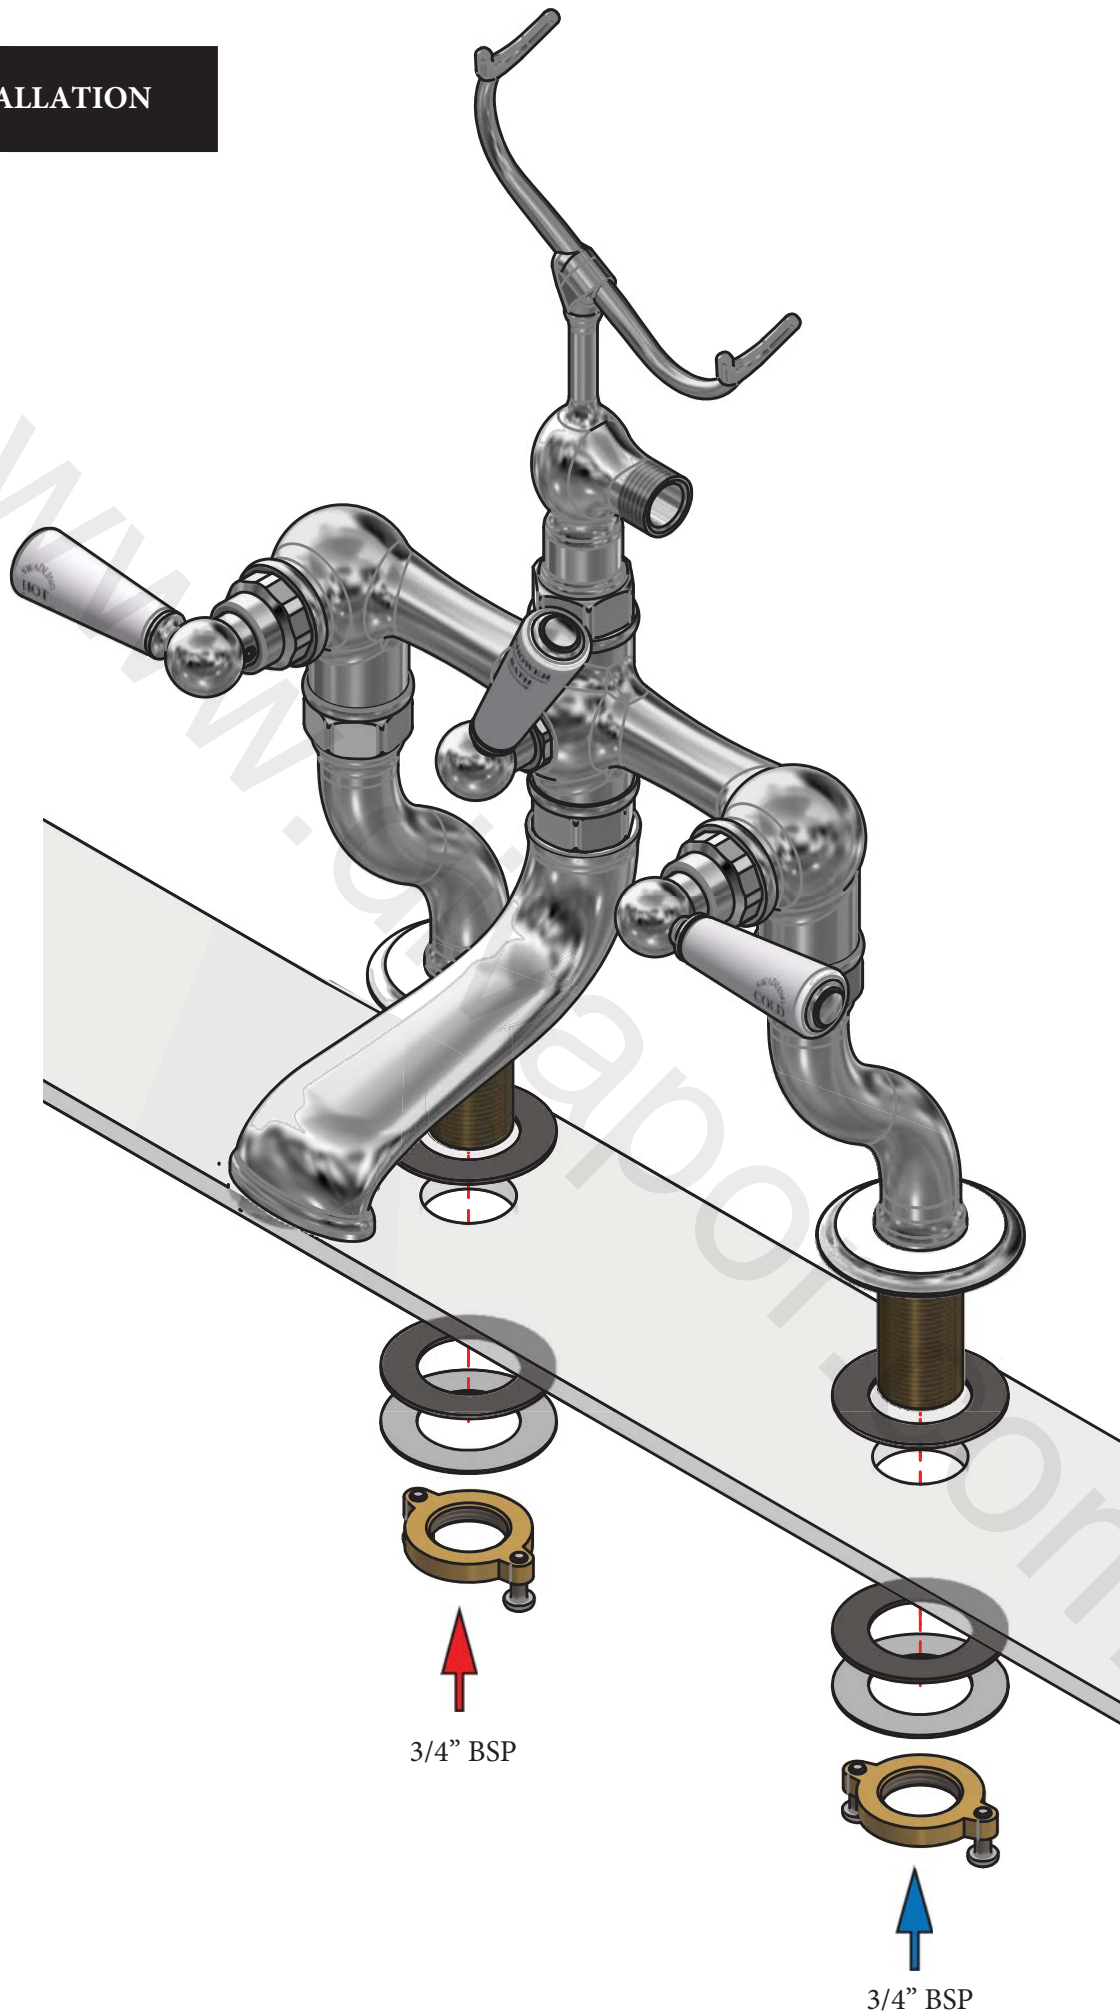

SWADLING

BRASSWARE

Invincible Deck Mount Non Thermostatic Bath Mixer Installation Instructions

	White Ceramic	Black Ceramic
Bath/Shower	7830	7839
Bath filler only	7860	7869

Before disposing of the carton and commencing installation, please check all parts against the parts list on back page. Please contact us immediately if any parts are missing or damaged.

Swadling Brassware, Churchward Road, Yate, Bristol, BS37 5PL
Telephone: 02392 255536 Email: tech@swadlingbrassware.co.uk

DIMENSIONS

*HAND SHOWER OPTION
ONLY AVAILABLE WITH
MODELS:
7830/7839

INSTALLATION

PARTS LIST

*PARTS ONLY AVAILABLE WITH MODELS: 7830/7839