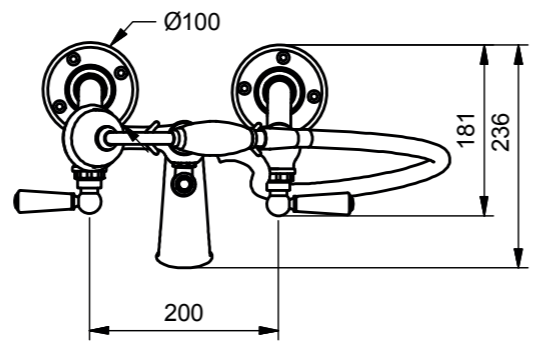

7840, 7849

Plumbing Information	Materials
Inlets 22mm compression fitting	Brass, Ceramic

Flow Rate Information

0.5 bar	30.31 L/min
1.0 bar	43.81 L/min
3.0 bar	66.21 L/min

7850  
Wall-Mounted Manual Bath Mixer

Models	
7850	White Ceramics, Black Text <Swadling Hot> <Swadling Cold>
7859	Black Ceramics, White Text <Swadling Hot> <Swadling Cold>

7850, 7859

Plumbing Information	Materials
Inlets 22mm compression fitting	Brass, Ceramic