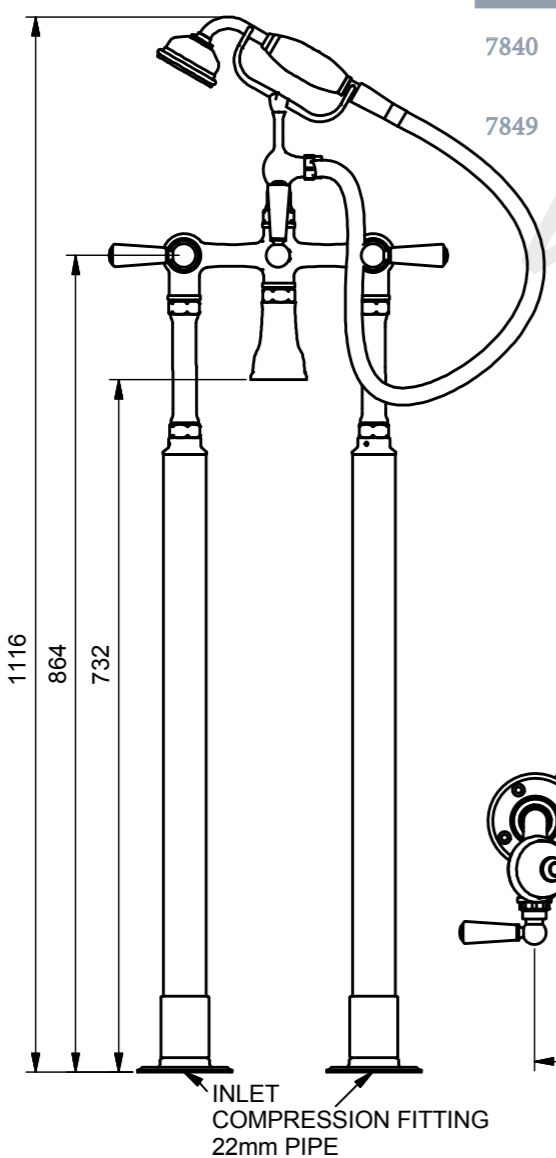

7840  
Floor-Mounted Manual Bath/Shower Mixer

Models	
7840	White Ceramics, Black Text <Swadling Hot> <Shower Bath> <Swadling Cold>
7849	Black Ceramics, White Text <Swadling Hot> <Shower Bath> <Swadling Cold>

7840, 7849

Plumbing Information	Materials
Inlets 22mm compression fitting	Brass, Ceramic

Flow Rate Information

0.5 bar	30.31 L/min
1.0 bar	43.81 L/min
3.0 bar	66.21 L/min

7850  
Wall-Mounted Manual Bath Mixer

Models	
7850	White Ceramics, Black Text <Swadling Hot> <Swadling Cold>
7859	Black Ceramics, White Text <Swadling Hot> <Swadling Cold>

7850, 7859

Plumbing Information	Materials
Inlets 22mm compression fitting	Brass, Ceramic

Flow Rate Information

0.5 bar	45.80 L/min
1.0 bar	58.70 L/min
3.0 bar	60.00 + L/min