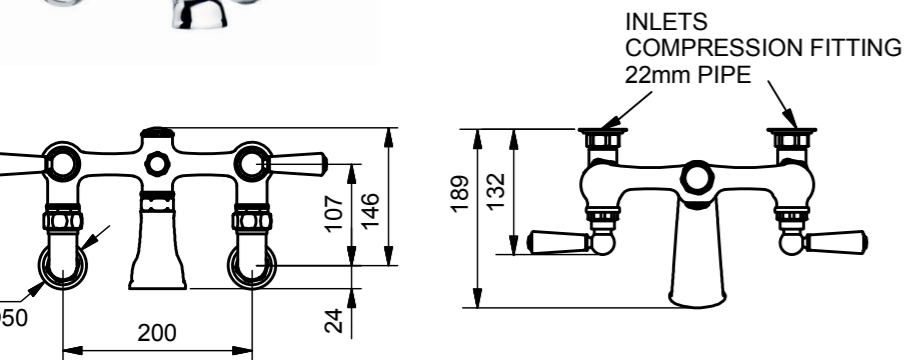

7840, 7849

Plumbing Information	Materials
Inlets 22mm compression fitting	Brass, Ceramic

Flow Rate Information

0.5 bar	30.31 L/min
1.0 bar	43.81 L/min
3.0 bar	66.21 L/min

7850  
Wall-Mounted Manual Bath Mixer

Models	
7850	White Ceramics, Black Text <Swadling Hot> <Swadling Cold>
7859	Black Ceramics, White Text <Swadling Hot> <Swadling Cold>

7850, 7859

Plumbing Information	Materials
Inlets 22mm compression fitting	Brass, Ceramic