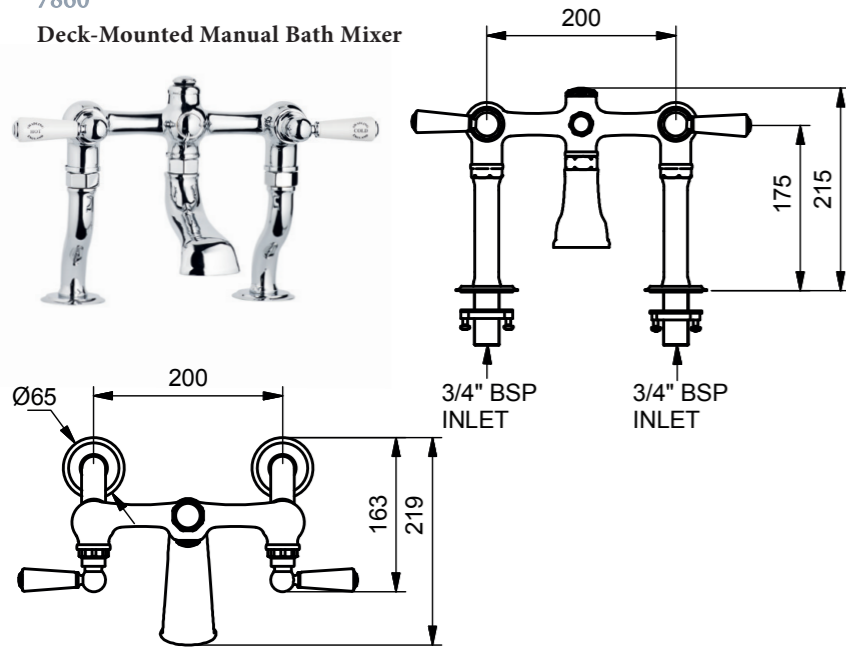

7860
Deck-Mounted Manual Bath Mixer

Models

- 7860 White Ceramics, Black Text
<Swadling Hot> <Swadling Cold>
- 7869 Black Ceramics, White Text
<Swadling Hot> <Swadling Cold>

7860, 7869

Plumbing Information

Inlets 3/4 inch

Materials

Brass, Ceramic

Flow Rate Information

0.5 bar	44.60 L/min
1.0 bar	57.20 L/min
3.0 bar	60.00 + L/min

7870
Floor-Mounted Manual Bath Mixer

Models

- 7870 White Ceramics, Black Text
<Swadling Hot> <Swadling Cold>
- 7879 Black Ceramics, White Text
<Swadling Hot> <Swadling Cold>

7870, 7879

Plumbing Information

Inlets 22mm compression fitting

Materials

Brass, Ceramic

Flow Rate Information

0.5 bar	33.21 L/min
1.0 bar	46.03 L/min
3.0 bar	78.00 L/min