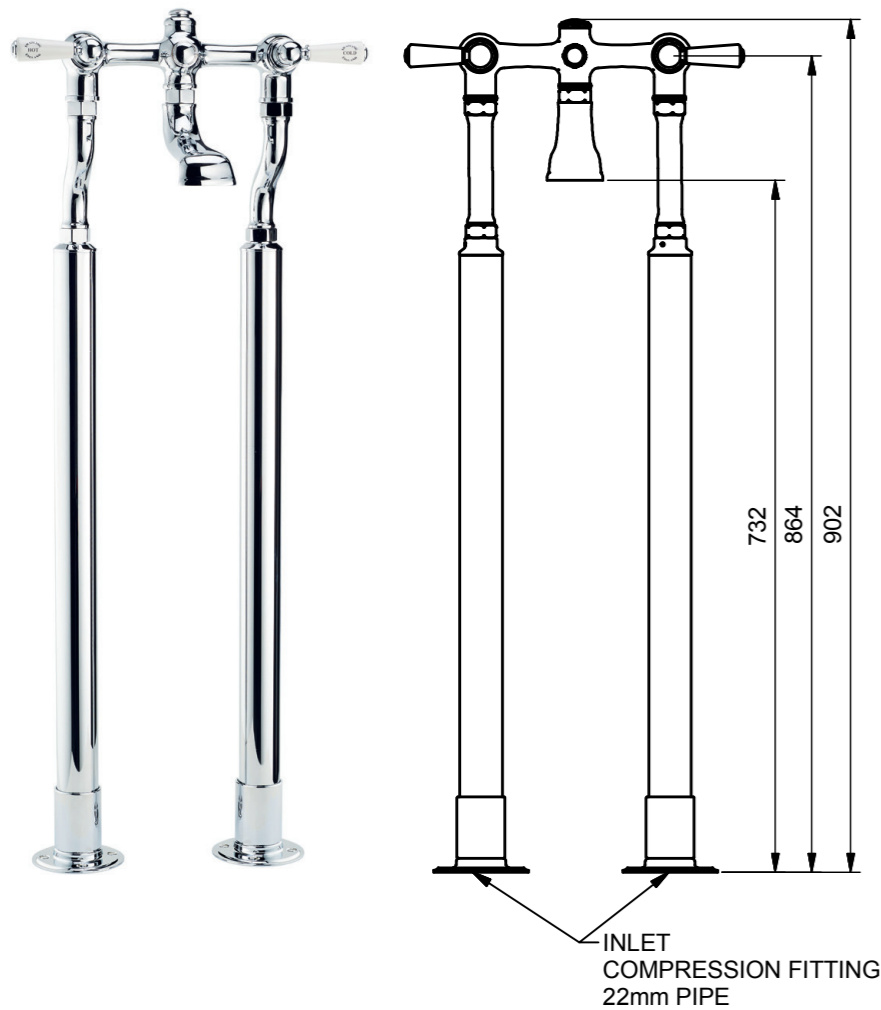

7860
Deck-Mounted Manual Bath Mixer

Models

- 7860 White Ceramics, Black Text
<Swadling Hot> <Swadling Cold>
- 7869 Black Ceramics, White Text
<Swadling Hot> <Swadling Cold>

7860, 7869

Plumbing Information

Inlets 3/4 inch

Materials

Brass, Ceramic

Flow Rate Information

0.5 bar	44.60 L/min
1.0 bar	57.20 L/min
3.0 bar	60.00 + L/min

7870
Floor-Mounted Manual Bath Mixer

Models

- 7870 White Ceramics, Black Text
<Swadling Hot> <Swadling Cold>
- 7879 Black Ceramics, White Text
<Swadling Hot> <Swadling Cold>

7870, 7879

Plumbing Information

Inlets 22mm compression fitting

Materials

Brass, Ceramic

Flow Rate Information

0.5 bar	33.21 L/min
1.0 bar	46.03 L/min
3.0 bar	78.00 L/min