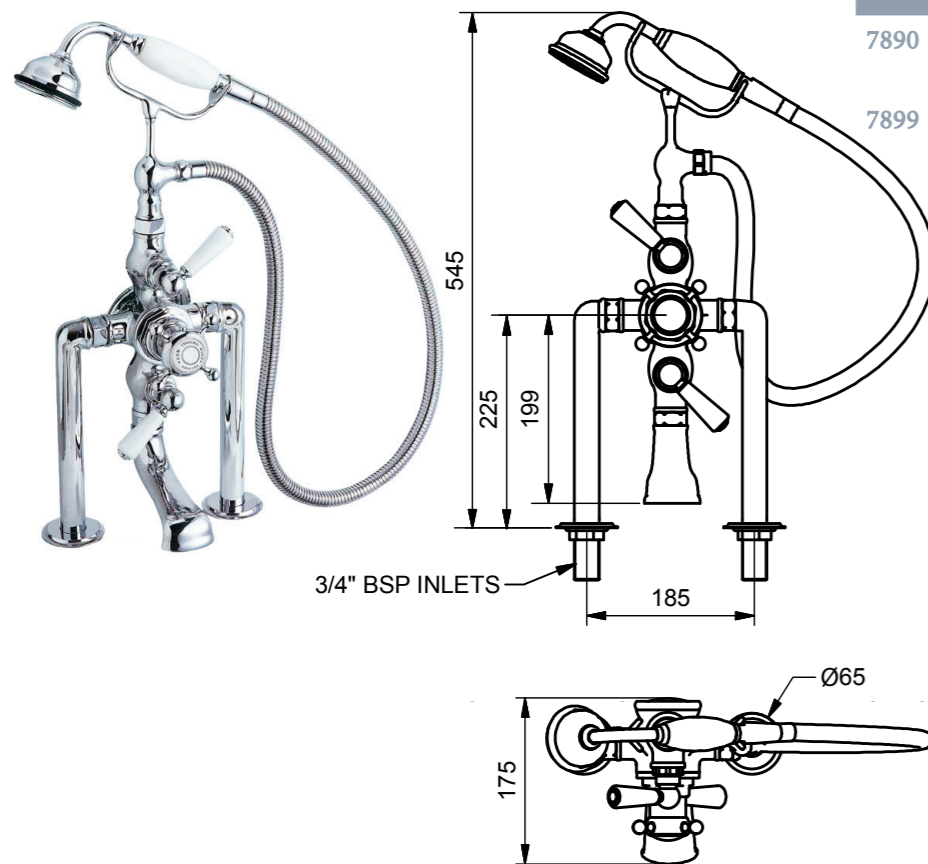

7880, 7889

Wall Mounted Thermostatic Bath/Shower Mixer

Models	Plumbing Information	Materials	Certifications
7880 White Ceramic, Black Text <Swadling Hot/Cold>	Inlets 15mm compression No aerator/stream shaper	Brass, Ceramic	 
7889 Black Ceramic, White Text <Swadling Hot/Cold>			

Flow Rate Information

0.5 bar	14.90 L/min
1.0 bar	21.00 L/min
3.0 bar	37.10 L/min

7890, 7899

Deck Mounted Thermostatic Bath/Shower Mixer

Models	Plumbing Information	Materials	Certifications
7890 White Ceramic, Black Text <Swadling Hot/Cold>	Inlets 3/4 inch No aerator/stream shaper	Brass, Ceramic	 
7899 Black Ceramic, White Text <Swadling Hot/Cold>			

Flow Rate Information

0.5 bar	14.90 L/min
1.0 bar	21.00 L/min
3.0 bar	37.10 L/min