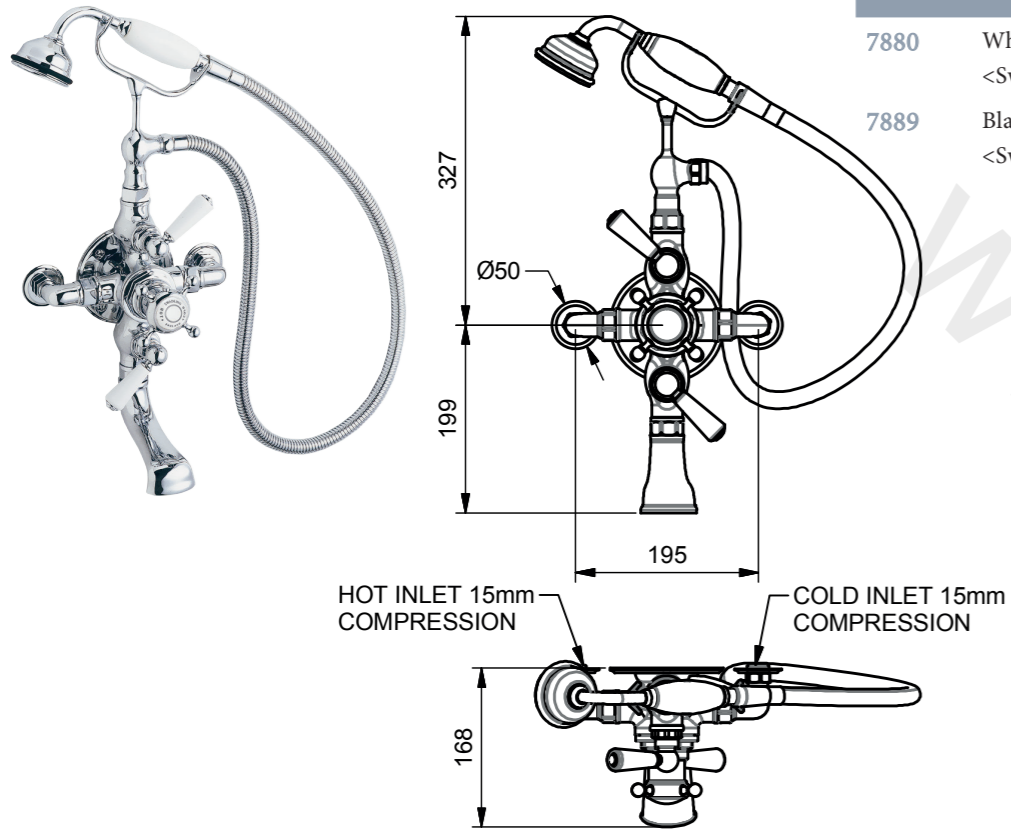

7880, 7889

Wall Mounted Thermostatic Bath/Shower Mixer

Models	Plumbing Information	Materials	Certifications
7880 White Ceramic, Black Text <Swadling Hot/Cold>	Inlets 15mm compression No aerator/stream shaper	Brass, Ceramic	 
7889 Black Ceramic, White Text <Swadling Hot/Cold>			

Flow Rate Information

0.5 bar	14.90 L/min
1.0 bar	21.00 L/min
3.0 bar	37.10 L/min

7890, 7899

Deck Mounted Thermostatic Bath/Shower Mixer

Models	Plumbing Information	Materials	Certifications
7890 White Ceramic, Black Text <Swadling Hot/Cold>	Inlets 3/4 inch No aerator/stream shaper	Brass, Ceramic	 
7899 Black Ceramic, White Text <Swadling Hot/Cold>			

Flow Rate Information

0.5 bar	14.90 L/min
1.0 bar	21.00 L/min
3.0 bar	37.10 L/min