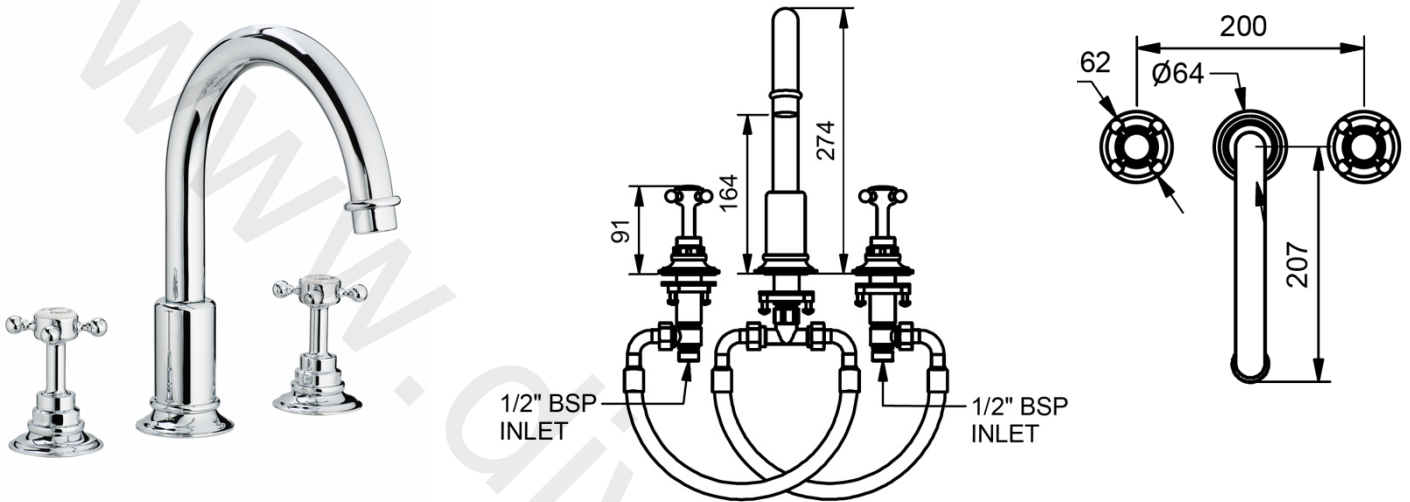

SWADLING

BRASSWARE

DATA SHEET: 7910

Swan Neck Deck Mounted Basin Mixer

Product Information/Parts

- 7910: Crosshead, White Ceramic, Black Text <Swadling Hot> and <Swadling Cold>
- 7914: Crosshead, Black Ceramic, White Text <Swadling Hot> and <Swadling Cold>
- 7915: Lever, White Ceramic, Black Text <Swadling Hot> and <Swadling Cold>
- 7919: Lever, Black Ceramic, White Text <Swadling Hot> and <Swadling Cold>

Plumbing Information

Inlets 1/2 inch
With restricted flow aerator as standard, for full flow aerator please specify with 'SB0295' on order
Swivel through 180°

Materials

Made from Brass and Ceramic

Flow Rate Information