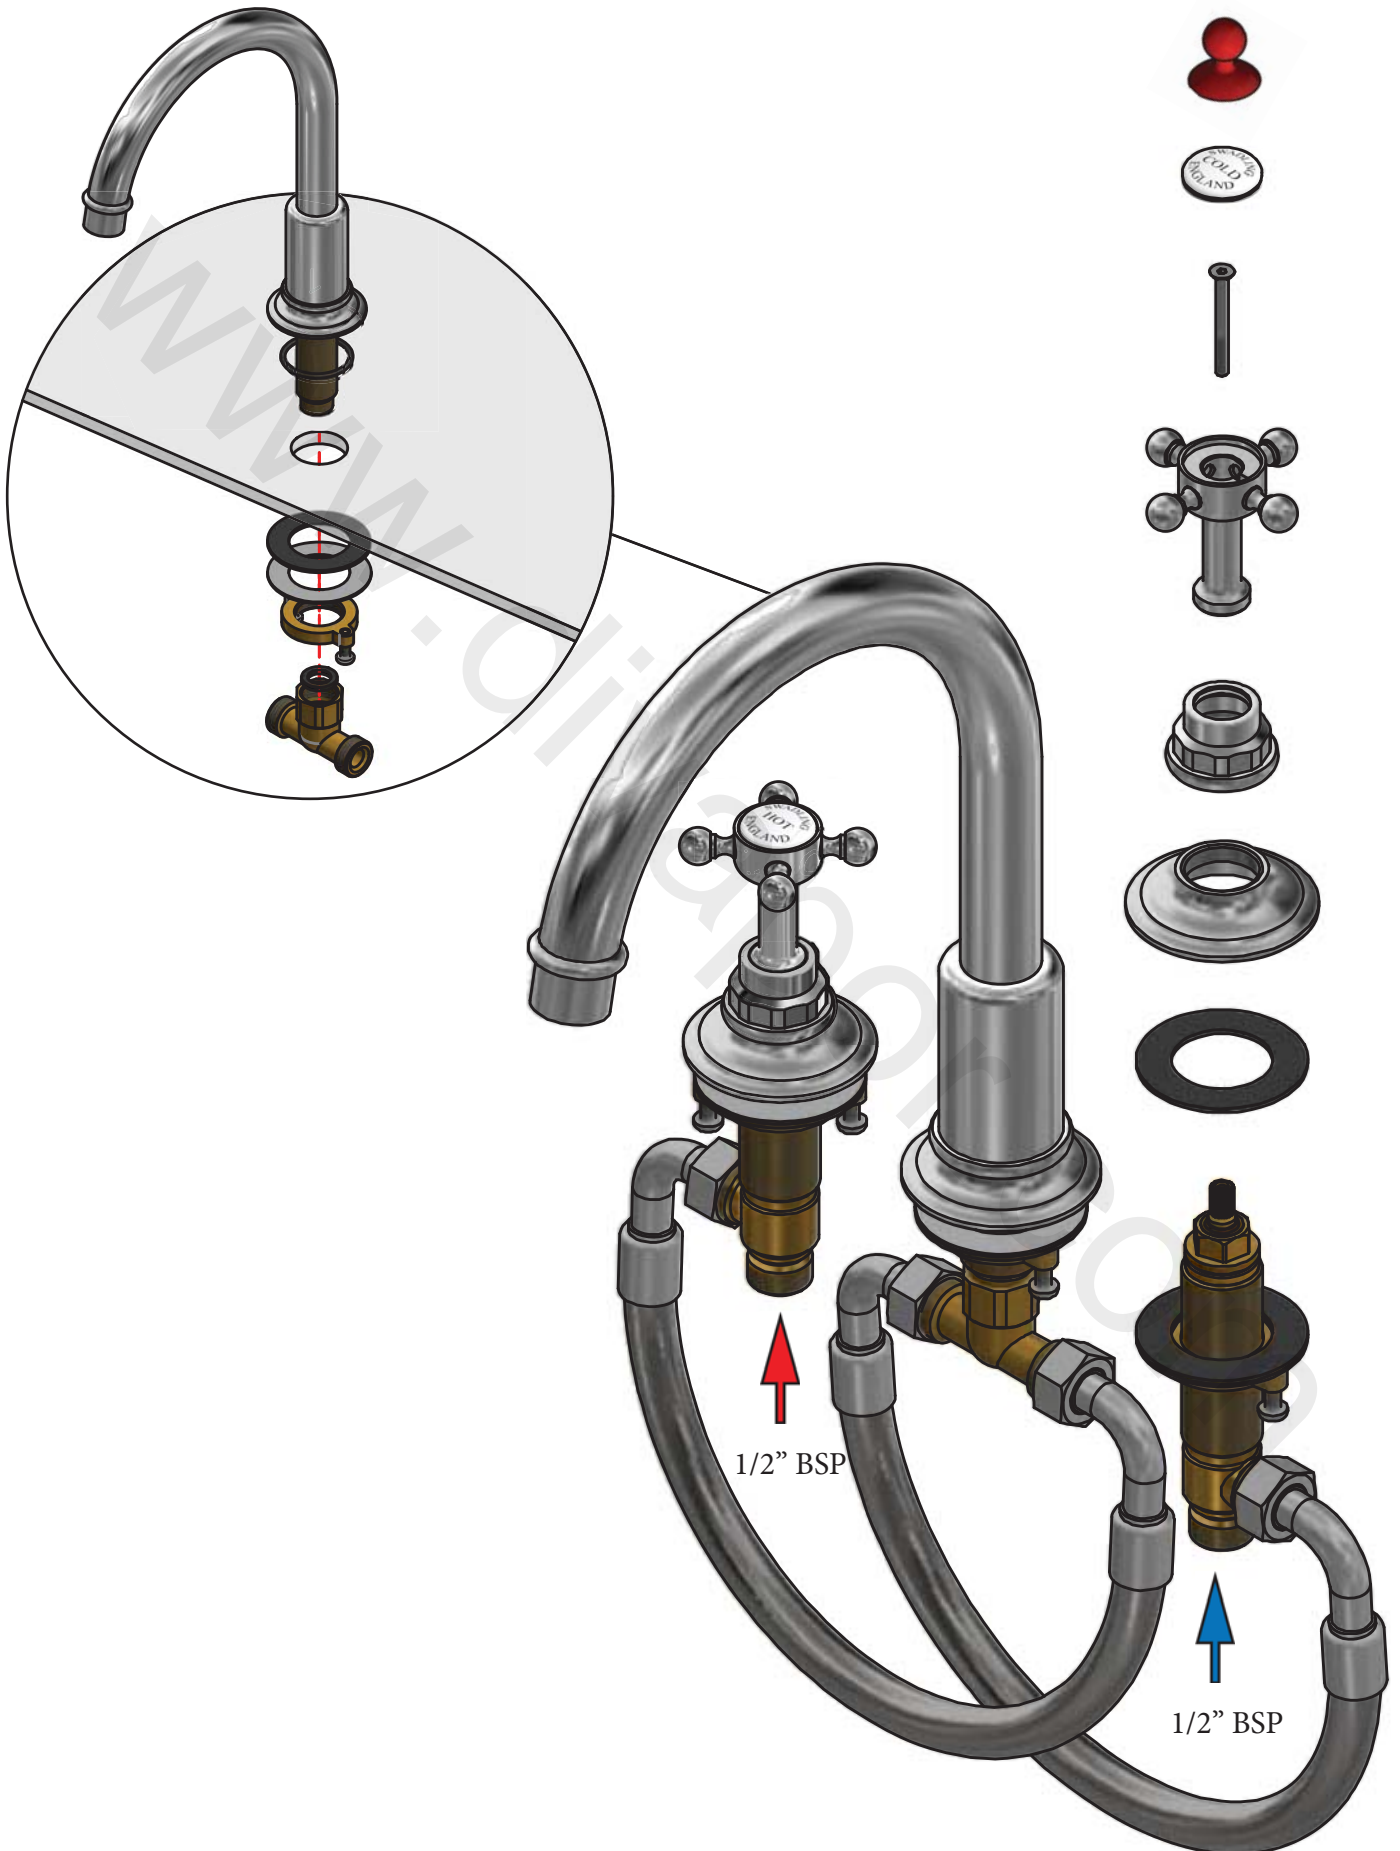

INSTALLATION