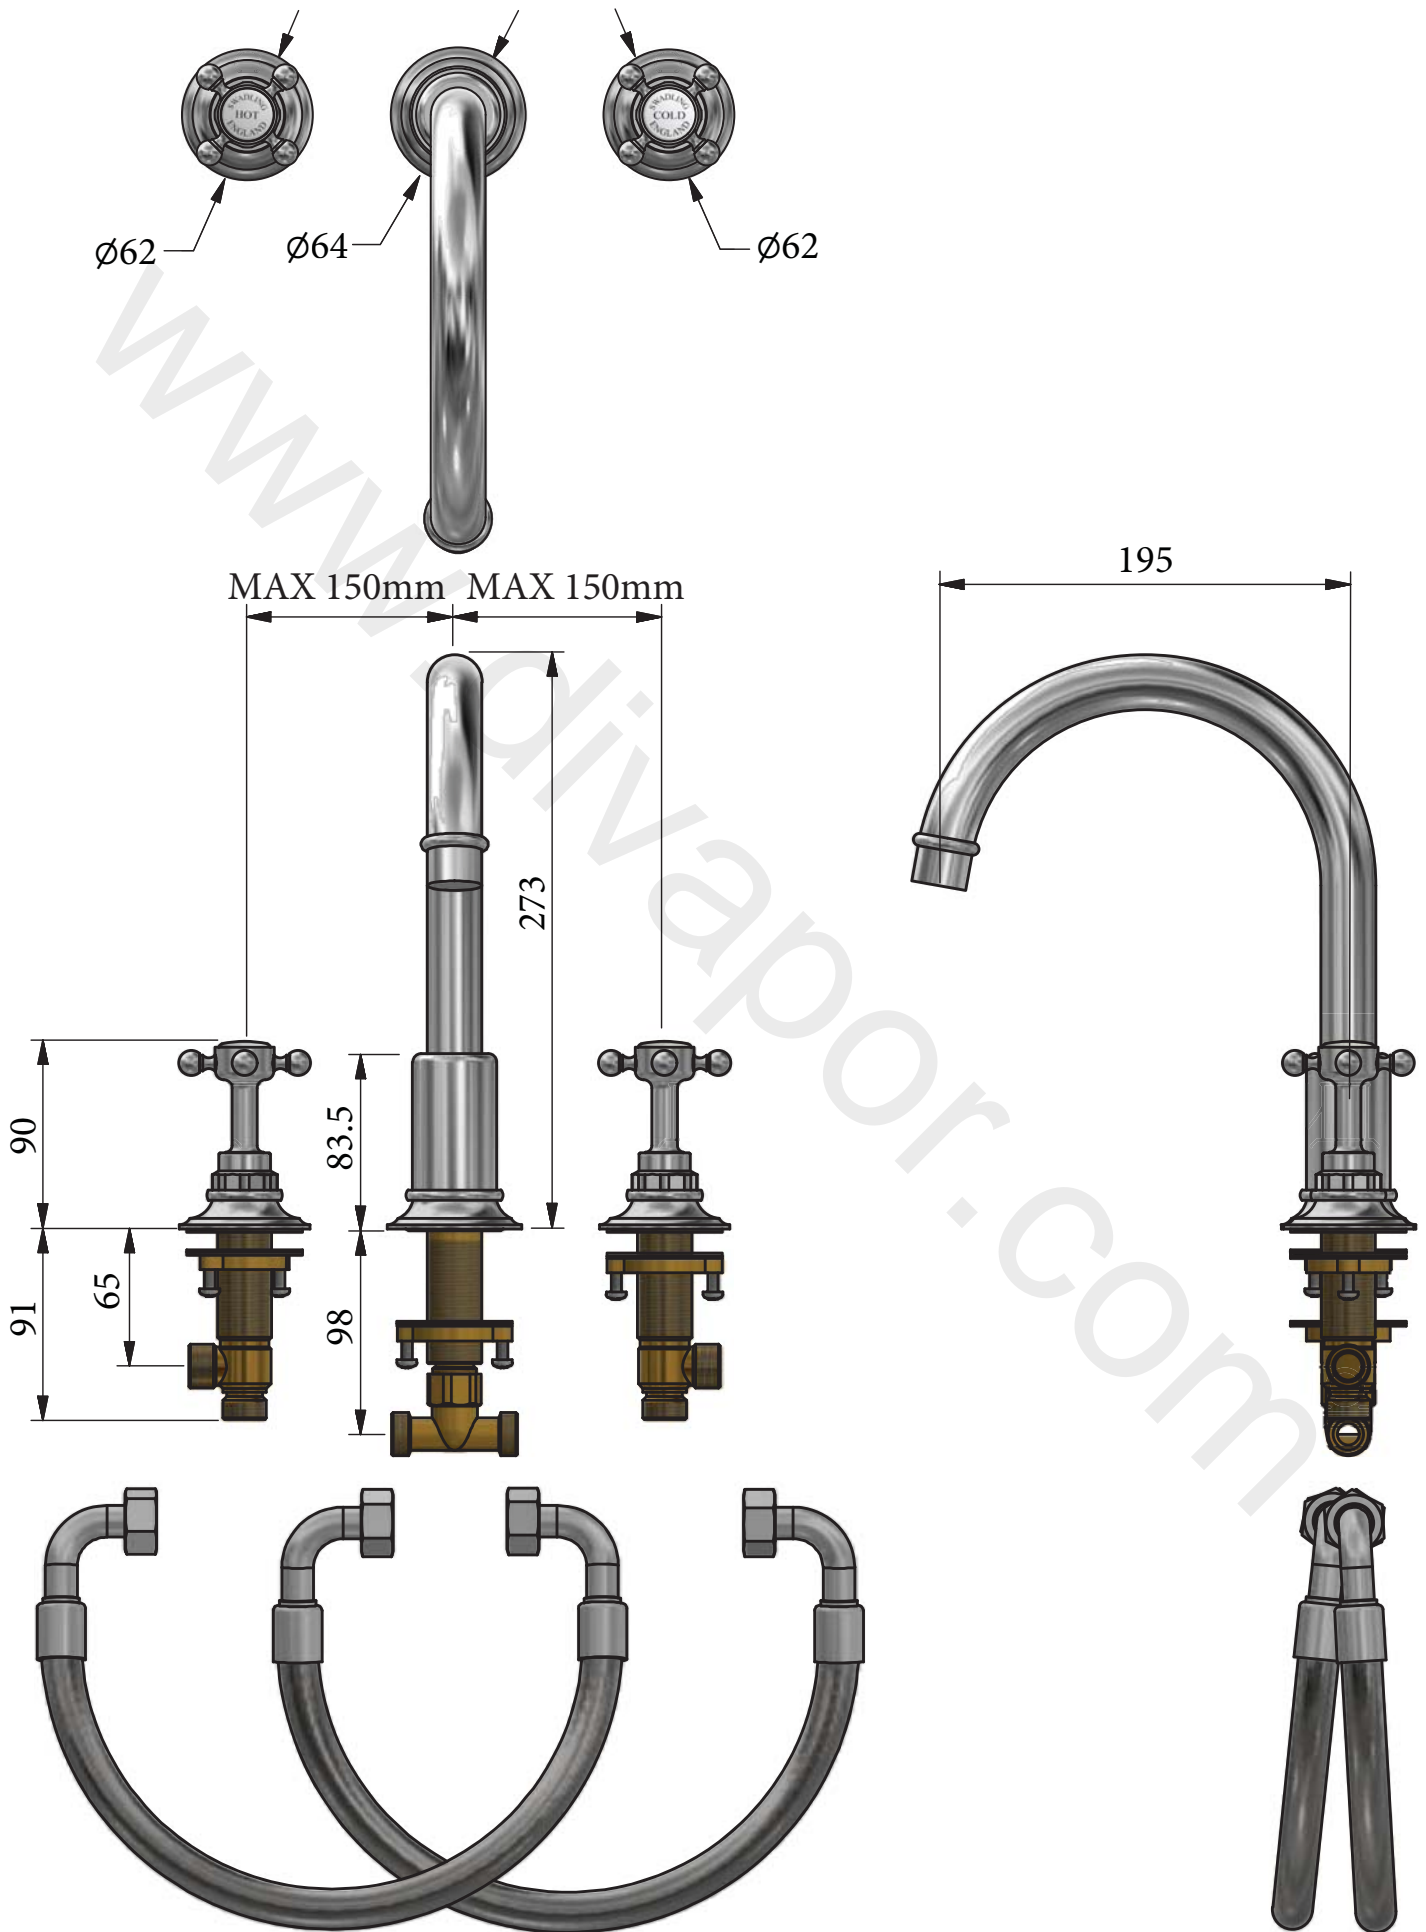

DIMENSIONS