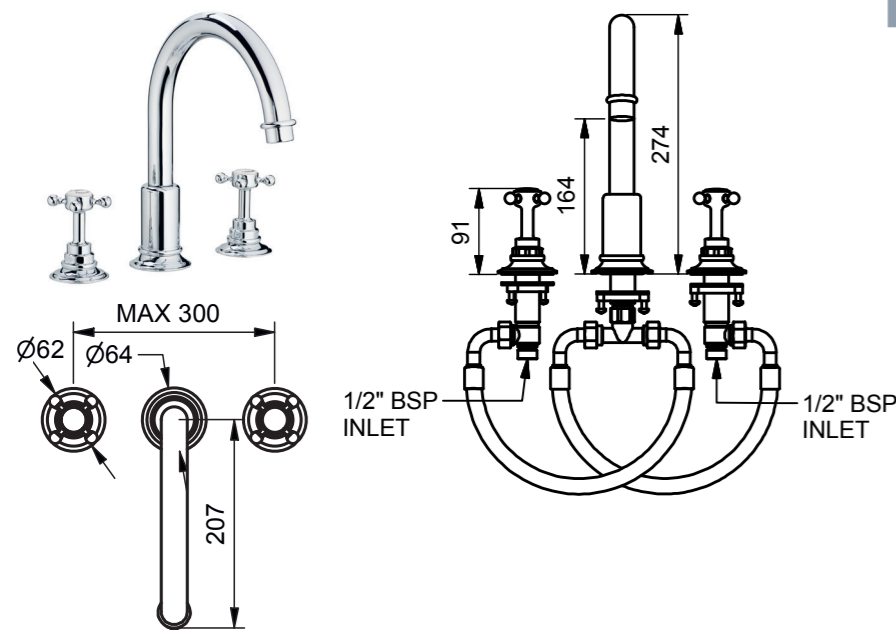

7740, 7749

Deck Mounted Basin Mixer - Lever

Models	Plumbing Information	Materials
7740	Inlets 1/2 inch With restricted flow aerator as standard, for full flow aerator please specify with 'SB0295' on order	Brass, Ceramic
7749	Inlets 1/2 inch With restricted flow aerator as standard, for full flow aerator please specify with 'SB0295' on order	Brass, Ceramic

Flow Rate Information	
0.5 bar	3.00 L/min
1.0 bar	4.00 L/min
3.0 bar	4.90 L/min

7910, 7914

Swan Neck Deck Mounted Basin Mixer - Crosshead

Models	Plumbing Information	Materials
7910	Inlets 1/2 inch With restricted flow aerator as standard, for full flow aerator please specify with 'SB0295' on order	Brass, Ceramic
7914	Inlets 1/2 inch With restricted flow aerator as standard, for full flow aerator please specify with 'SB0295' on order Swivel through 180°	Brass, Ceramic

Flow Rate Information	
0.5 bar	3.60 L/min
1.0 bar	4.80 L/min
3.0 bar	5.50 L/min

7915, 7919

Swan Neck Deck Mounted Basin Mixer - Lever

Models	Plumbing Information	Materials
7915	Inlets 1/2 inch With restricted flow aerator as standard, for full flow aerator please specify with 'SB0295' on order	Brass, Ceramic
7919	Inlets 1/2 inch With restricted flow aerator as standard, for full flow aerator please specify with 'SB0295' on order Swivel through 180°	Brass, Ceramic