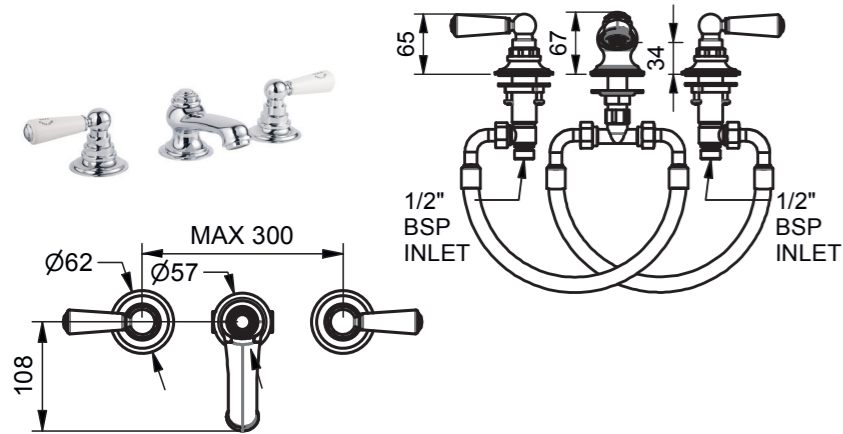

7740, 7749

Deck Mounted Basin Mixer - Lever

Models	Plumbing Information	Materials
7740	Inlets 1/2 inch With restricted flow aerator as standard, for full flow aerator please specify with 'SB0295' on order	Brass, Ceramic
7749	Inlets 1/2 inch With restricted flow aerator as standard, for full flow aerator please specify with 'SB0295' on order	Brass, Ceramic

Flow Rate Information	
0.5 bar	3.00 L/min
1.0 bar	4.00 L/min
3.0 bar	4.90 L/min

7910, 7914

Swan Neck Deck Mounted Basin Mixer - Crosshead

Models	Plumbing Information	Materials
7910	Inlets 1/2 inch With restricted flow aerator as standard, for full flow aerator please specify with 'SB0295' on order	Brass, Ceramic
7914	Inlets 1/2 inch With restricted flow aerator as standard, for full flow aerator please specify with 'SB0295' on order Swivel through 180°	Brass, Ceramic

Flow Rate Information	
0.5 bar	3.60 L/min
1.0 bar	4.80 L/min
3.0 bar	5.50 L/min

7915, 7919

Swan Neck Deck Mounted Basin Mixer - Lever

Models	Plumbing Information	Materials
7915	Inlets 1/2 inch With restricted flow aerator as standard, for full flow aerator please specify with 'SB0295' on order	Brass, Ceramic
7919	Inlets 1/2 inch With restricted flow aerator as standard, for full flow aerator please specify with 'SB0295' on order Swivel through 180°	Brass, Ceramic