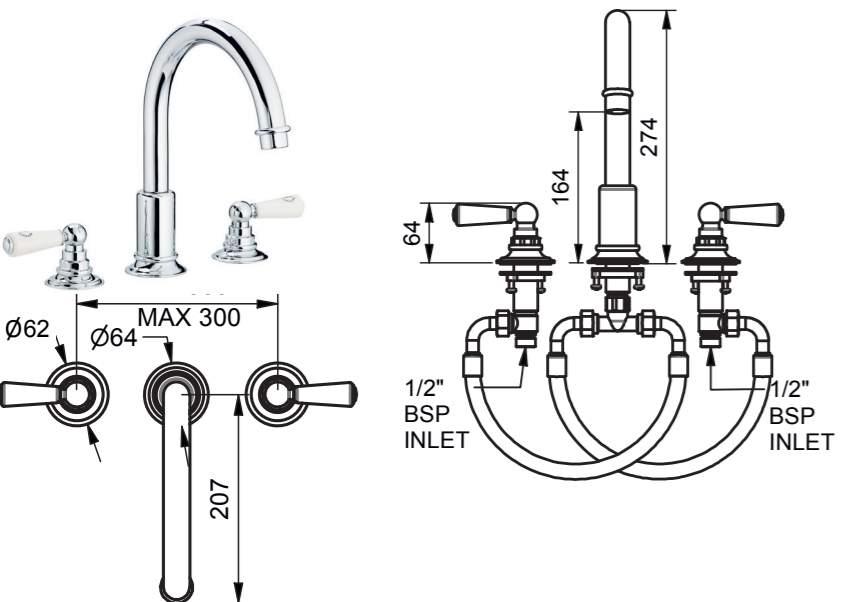

7740, 7749

Deck Mounted Basin Mixer - Lever

Models	Plumbing Information	Materials
7740	Inlets 1/2 inch With restricted flow aerator as standard, for full flow aerator please specify with 'SB0295' on order	Brass, Ceramic
7749	Inlets 1/2 inch With restricted flow aerator as standard, for full flow aerator please specify with 'SB0295' on order	Brass, Ceramic

Flow Rate Information	
0.5 bar	3.00 L/min
1.0 bar	4.00 L/min
3.0 bar	4.90 L/min

7910, 7914

Swan Neck Deck Mounted Basin Mixer - Crosshead

Models	Plumbing Information	Materials
7910	Inlets 1/2 inch With restricted flow aerator as standard, for full flow aerator please specify with 'SB0295' on order	Brass, Ceramic
7914	Inlets 1/2 inch With restricted flow aerator as standard, for full flow aerator please specify with 'SB0295' on order Swivel through 180°	Brass, Ceramic

Flow Rate Information	
0.5 bar	3.60 L/min
1.0 bar	4.80 L/min
3.0 bar	5.50 L/min

7915, 7919

Swan Neck Deck Mounted Basin Mixer - Lever

Models	Plumbing Information	Materials
7915	Inlets 1/2 inch With restricted flow aerator as standard, for full flow aerator please specify with 'SB0295' on order	Brass, Ceramic
7919	Inlets 1/2 inch With restricted flow aerator as standard, for full flow aerator please specify with 'SB0295' on order Swivel through 180°	Brass, Ceramic