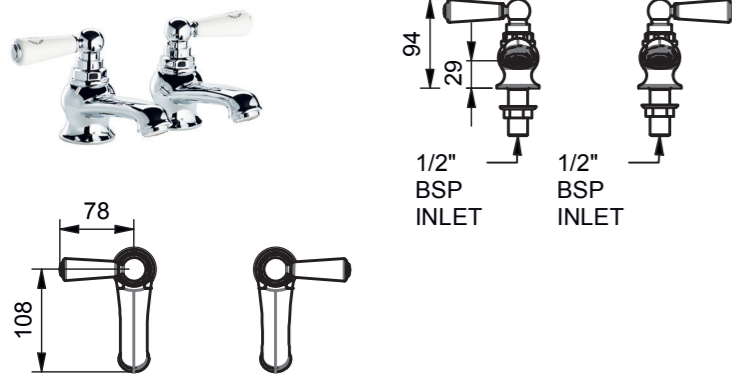

7940, 7949

Pair of Basin Taps - Lever

Models	Plumbing Information	Materials
7940	Inlets 1/2 Inch. With restricted flow aerator as standard, for full flow aerator please specify 'with SB0287' on order	Brass, Ceramic
7949	Lever, Black Ceramic, White Text <Swadling Hot> and <Swadling Cold>	
Flow Rate Information		
	0.5 bar	3.00 L/min
	1.0 bar	4.00 L/min
	3.0 bar	4.90 L/min

7920, 7929

Mono Basin Mixer - Crosshead

Models	Plumbing Information	Materials
7920	Inlets 1/2 inch With restricted flow aerator as standard, for full flow aerator please specify 'with SB0287' on order	Brass, Ceramic
7929	Crosshead, Black Ceramic, White Text <Swadling Hot> and <Swadling Cold>	
Flow Rate Information		
	0.5 bar	2.00 L/min
	1.0 bar	3.90 L/min
	3.0 bar	5.20 L/min

7924, 7925

Mono Basin Mixer - Lever

Models	Plumbing Information	Materials
7924	Inlets 1/2 inch With restricted flow aerators as standard, for full flow aerator please specify with 'SB0295' on order	Brass, Ceramic
7925	Lever, Black Ceramic, White Text <Swadling Hot> and <Swadling Cold>	
Flow Rate Information		
	0.5 bar	2.00 L/min
	1.0 bar	3.90 L/min
	3.0 bar	5.20 L/min