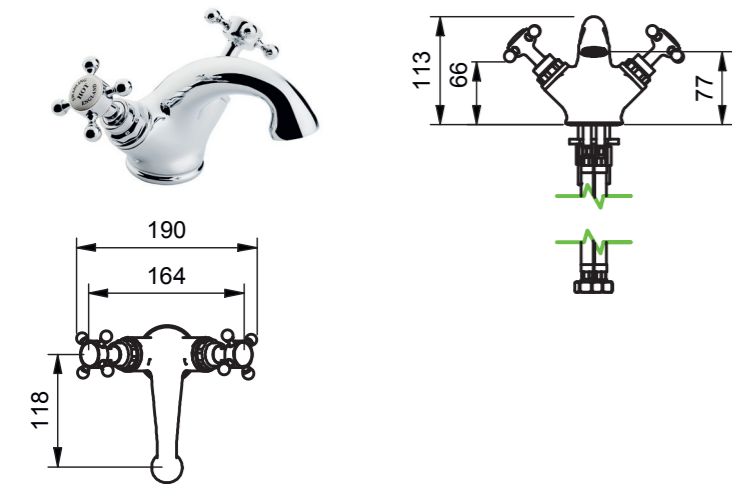

7940, 7949

Pair of Basin Taps - Lever

Models	Plumbing Information	Materials
7940	Inlets 1/2 Inch. With restricted flow aerator as standard, for full flow aerator please specify 'with SB0287' on order	Brass, Ceramic
7949	Lever, Black Ceramic, White Text <Swadling Hot> and <Swadling Cold>	
Flow Rate Information		
	0.5 bar	3.00 L/min
	1.0 bar	4.00 L/min
	3.0 bar	4.90 L/min

7920, 7929

Mono Basin Mixer - Crosshead

Models	Plumbing Information	Materials
7920	Inlets 1/2 inch With restricted flow aerator as standard, for full flow aerator please specify 'with SB0287' on order	Brass, Ceramic
7929	Crosshead, Black Ceramic, White Text <Swadling Hot> and <Swadling Cold>	
Flow Rate Information		
	0.5 bar	2.00 L/min
	1.0 bar	3.90 L/min
	3.0 bar	5.20 L/min

7924, 7925

Mono Basin Mixer - Lever

Models	Plumbing Information	Materials
7924	Inlets 1/2 inch With restricted flow aerators as standard, for full flow aerator please specify with 'SB0295' on order	Brass, Ceramic
7925	Lever, Black Ceramic, White Text <Swadling Hot> and <Swadling Cold>	
Flow Rate Information		
	0.5 bar	2.00 L/min
	1.0 bar	3.90 L/min
	3.0 bar	5.20 L/min