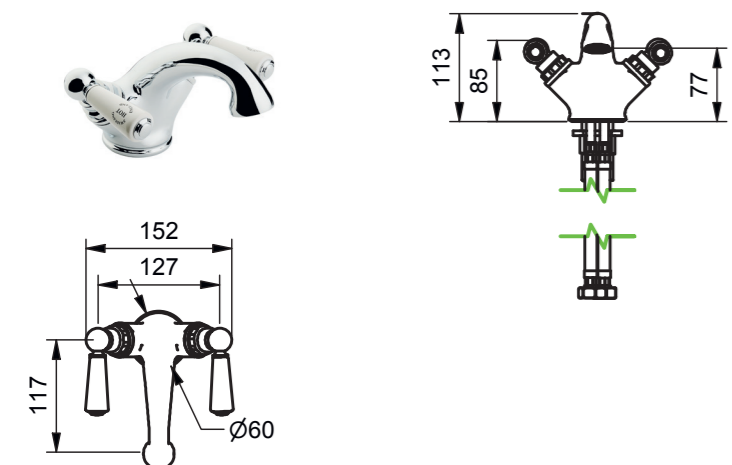

7940, 7949

Pair of Basin Taps - Lever

Models	Plumbing Information	Materials
7940	Inlets 1/2 Inch. With restricted flow aerator as standard, for full flow aerator please specify 'with SB0287' on order	Brass, Ceramic
7949	Lever, Black Ceramic, White Text <Swadling Hot> and <Swadling Cold>	
Flow Rate Information		
	0.5 bar	3.00 L/min
	1.0 bar	4.00 L/min
	3.0 bar	4.90 L/min

7920, 7929

Mono Basin Mixer - Crosshead

Models	Plumbing Information	Materials
7920	Inlets 1/2 inch With restricted flow aerator as standard, for full flow aerator please specify 'with SB0287' on order	Brass, Ceramic
7929	Crosshead, Black Ceramic, White Text <Swadling Hot> and <Swadling Cold>	
Flow Rate Information		
	0.5 bar	2.00 L/min
	1.0 bar	3.90 L/min
	3.0 bar	5.20 L/min

7924, 7925

Mono Basin Mixer - Lever

Models	Plumbing Information	Materials
7924	Inlets 1/2 inch With restricted flow aerators as standard, for full flow aerator please specify with 'SB0295' on order	Brass, Ceramic
7925	Lever, Black Ceramic, White Text <Swadling Hot> and <Swadling Cold>	
Flow Rate Information		
	0.5 bar	2.00 L/min
	1.0 bar	3.90 L/min
	3.0 bar	5.20 L/min