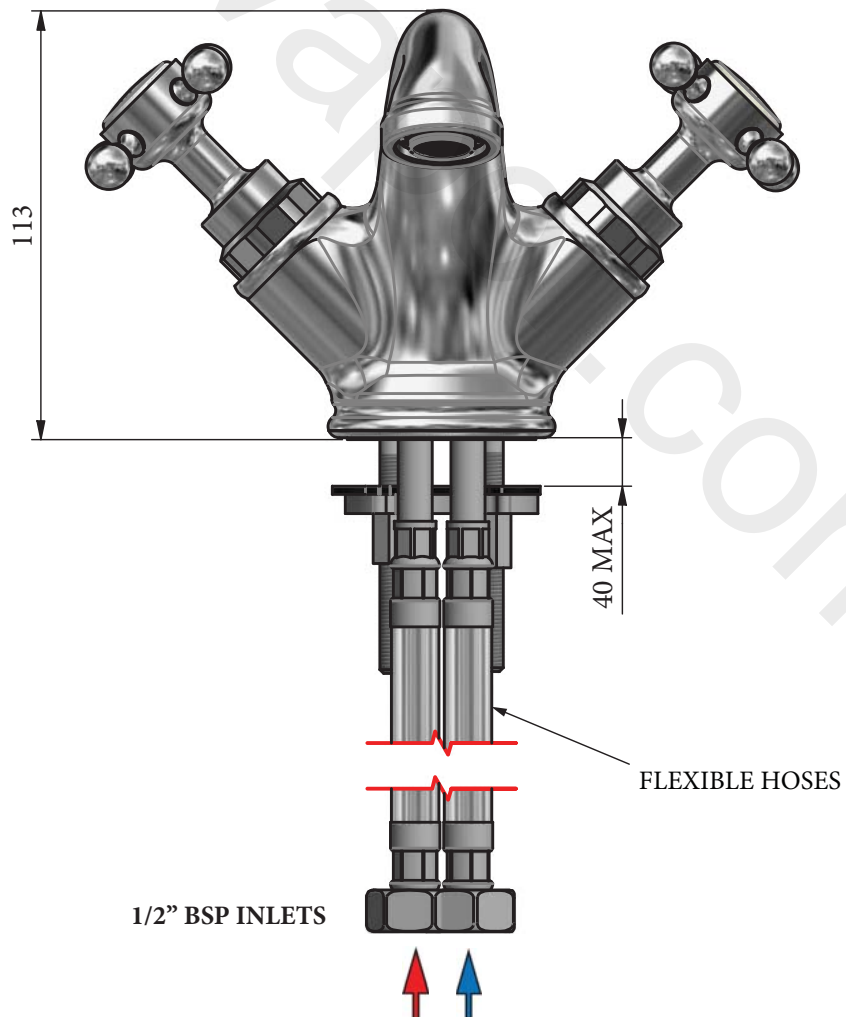

SWADLING

BRASSWARE

Invincible Mono Installation Instructions

7920 (White Ceramic) / 7929 (Black Ceramic)

Before disposing of the carton and commencing installation, please check all parts against the parts list on back page. Please contact us immediately if any parts are missing or damaged.

Swadling Brassware, Churchward Road, Yate, Bristol, BS37 5PL
Telephone: 02392 255536 Email: tech@swadlingbrassware.co.uk

DIMENSIONS

INSTALLATION