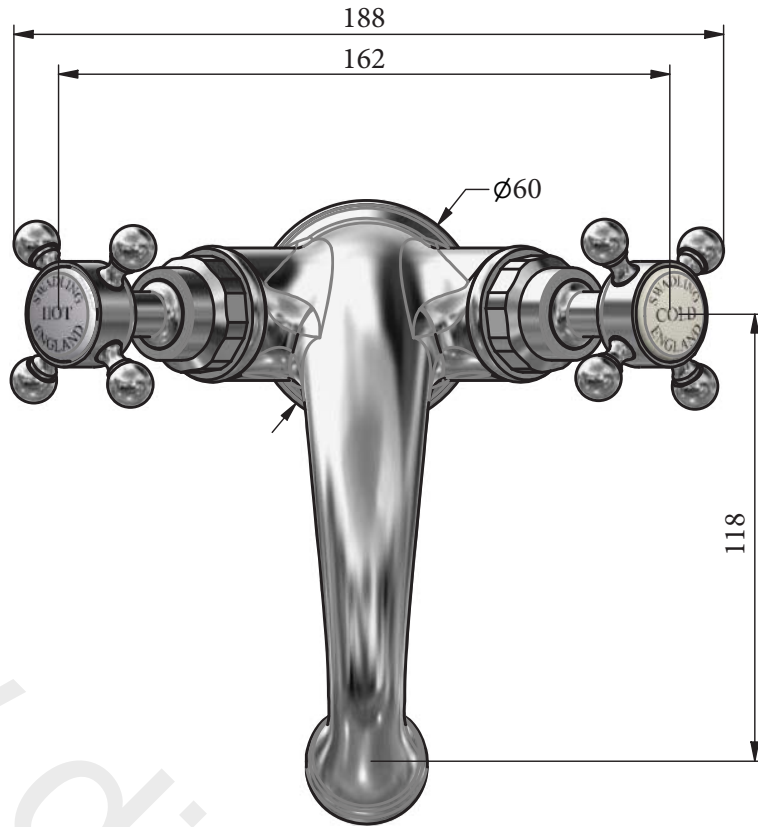

SWADLING

BRASSWARE

Invincible Mono Installation Instructions

7920 (White Ceramic) / 7929 (Black Ceramic)

Before disposing of the carton and commencing installation, please check all parts against the parts list on back page. Please contact us immediately if any parts are missing or damaged.

Swadling Brassware, Churchward Road, Yate, Bristol, BS37 5PL
Telephone: 02392 255536 Email: tech@swadlingbrassware.co.uk

DIMENSIONS

INSTALLATION