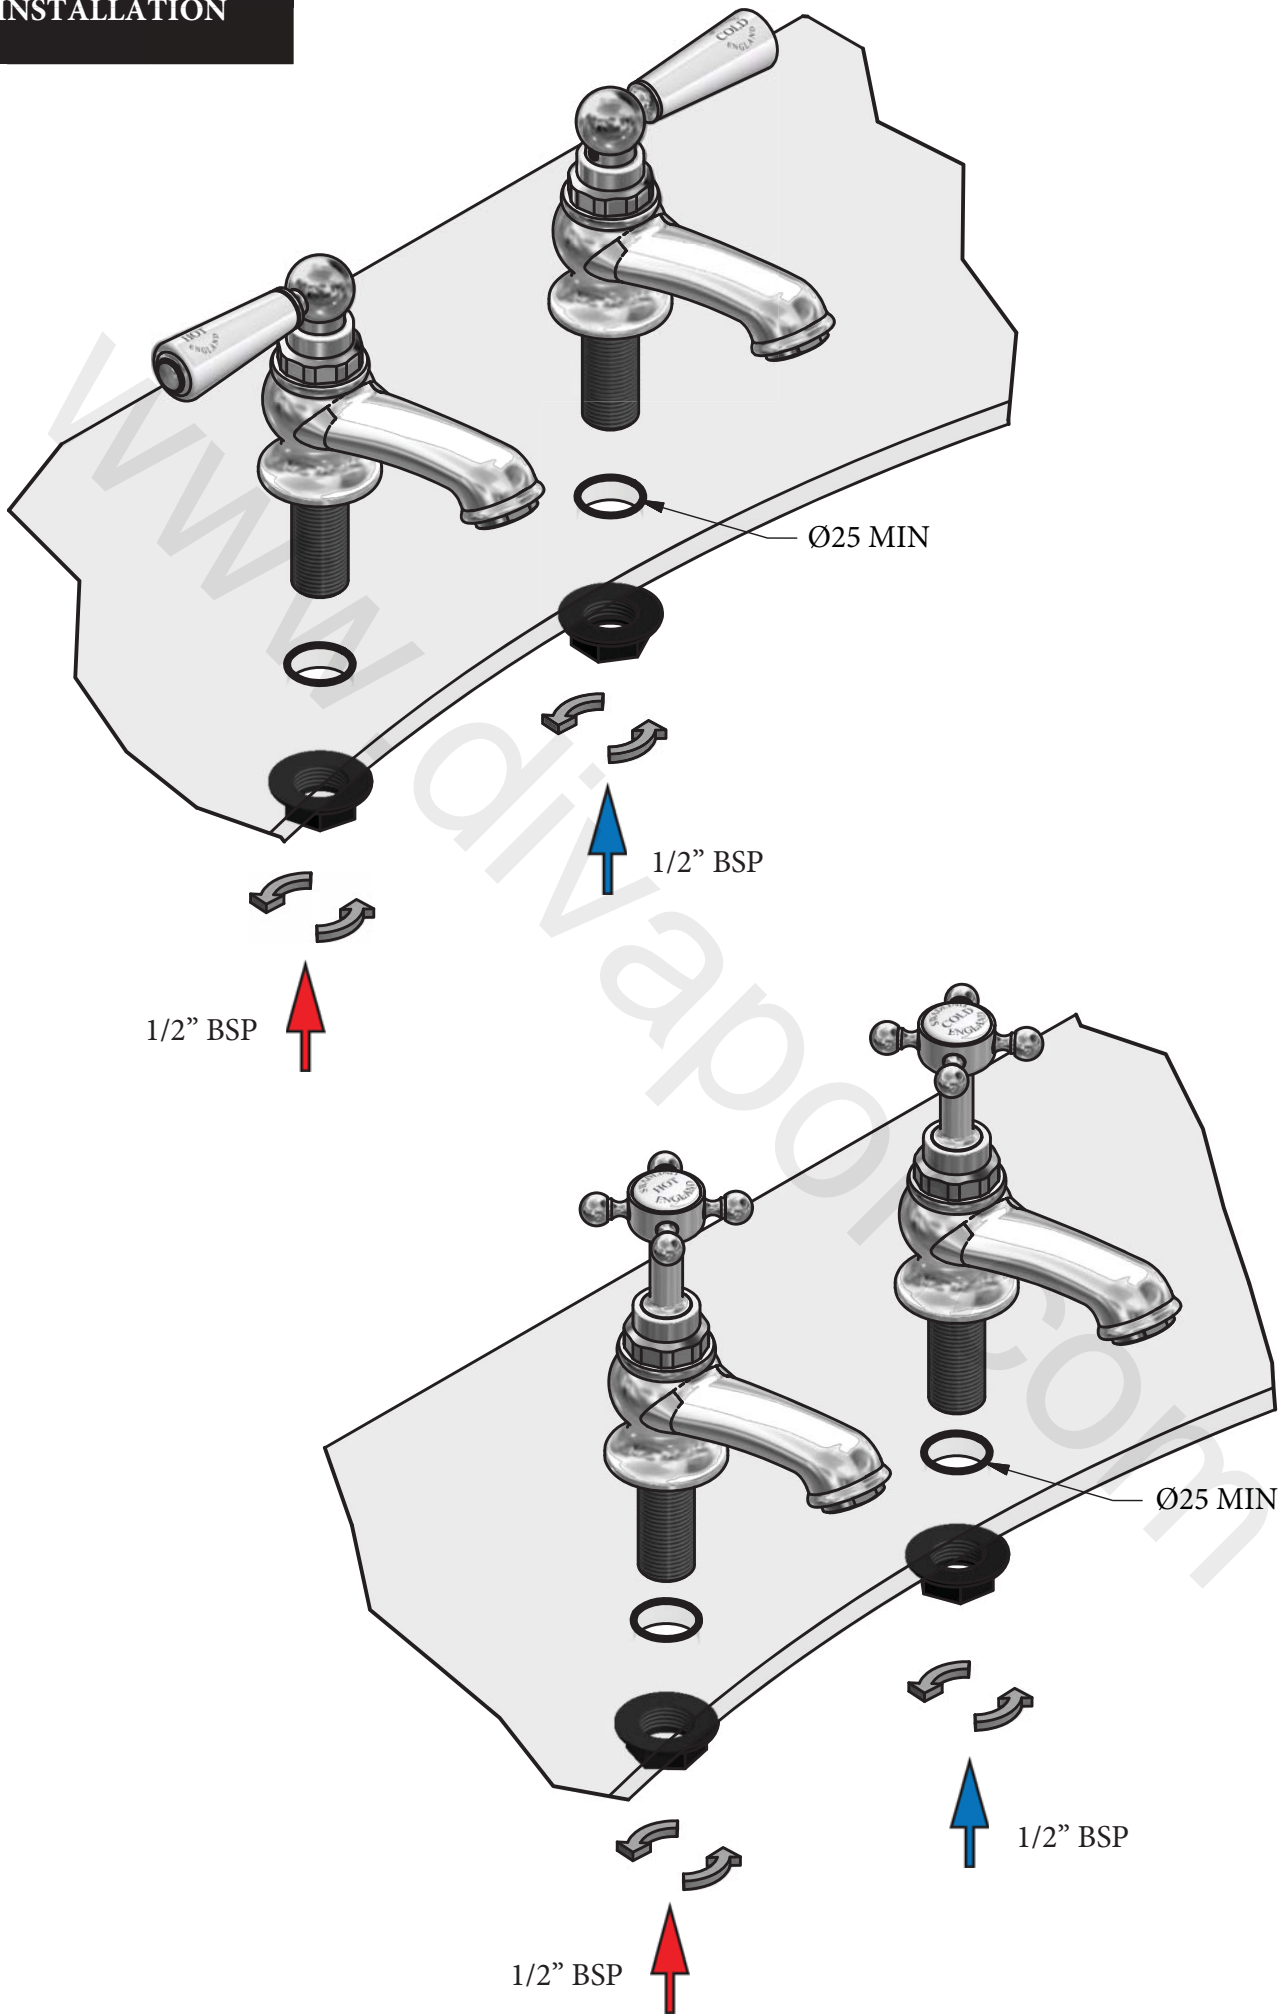

SWADLING

BRASSWARE

Invincible Pair Basin Taps
Installation Instructions
Lever Handle / Cross Handle

7940 White / 7949 Black

7950 White / 7959 Black

Before disposing of the carton and commencing installation, please check all parts against the parts list on back page. Please contact us immediately if any parts are missing or damaged.

Swadling Brassware, Churchward Road, Yate, Bristol, BS37 5PL
Telephone: 02392 255536 Email: tech@swadlingbrassware.co.uk

DIMENSIONS

Lever Handle

Cross Handle

INSTALLATION

PARTS LIST