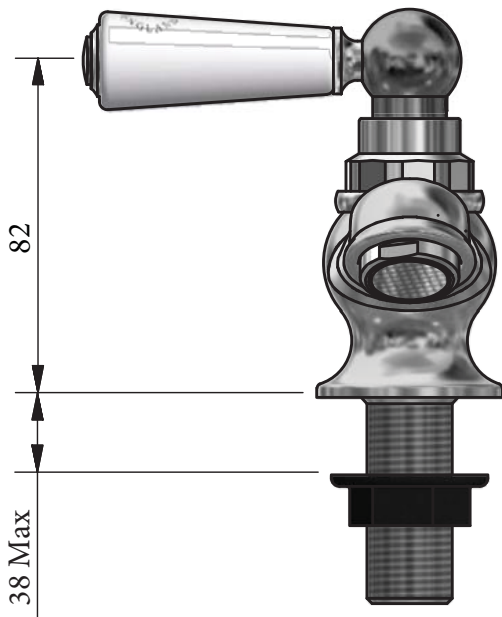

SWADLING

BRASSWARE

Invincible Pair Basin Taps
Installation Instructions
Lever Handle / Cross Handle

7940 White / 7949 Black

7950 White / 7959 Black

Before disposing of the carton and commencing installation, please check all parts against the parts list on back page. Please contact us immediately if any parts are missing or damaged.

Swadling Brassware, Churchward Road, Yate, Bristol, BS37 5PL
Telephone: 02392 255536 Email: tech@swadlingbrassware.co.uk

DIMENSIONS

Lever Handle

Cross Handle

INSTALLATION

PARTS LIST