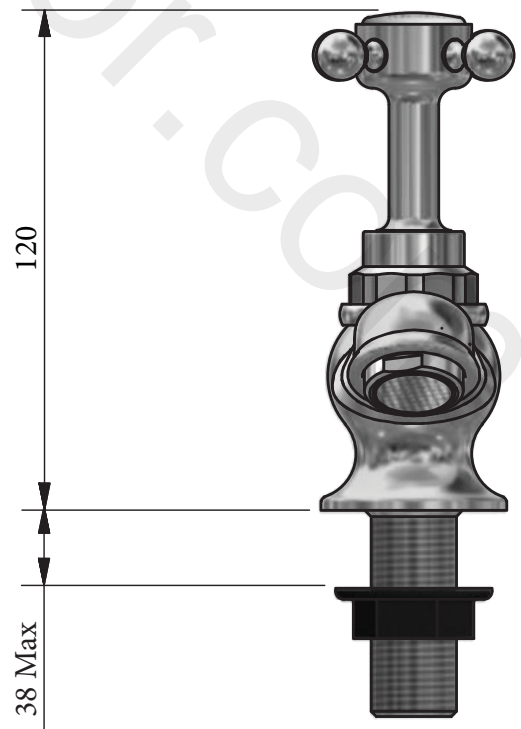

SWADLING

BRASSWARE

Invincible Pair Basin Taps
Installation Instructions
Lever Handle / Cross Handle

7940 White / 7949 Black

7950 White / 7959 Black

Before disposing of the carton and commencing installation, please check all parts against the parts list on back page. Please contact us immediately if any parts are missing or damaged.

Swadling Brassware, Churchward Road, Yate, Bristol, BS37 5PL
Telephone: 02392 255536 Email: tech@swadlingbrassware.co.uk

DIMENSIONS

Lever Handle

Cross Handle

INSTALLATION

PARTS LIST