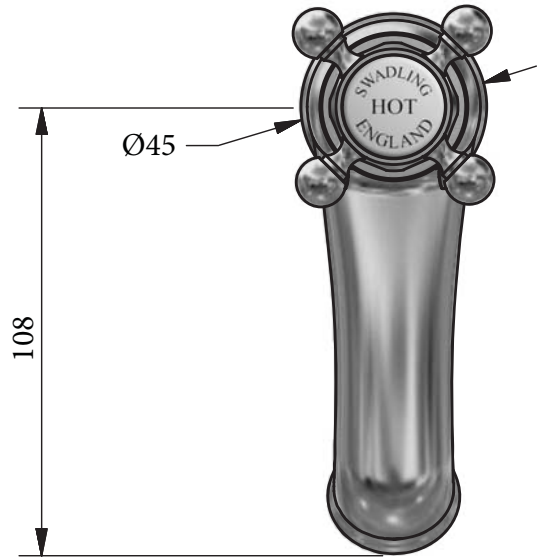

SWADLING

BRASSWARE

Invincible Pair Basin Taps
Installation Instructions
Lever Handle / Cross Handle

7940 White / 7949 Black

7950 White / 7959 Black

Before disposing of the carton and commencing installation, please check all parts against the parts list on back page. Please contact us immediately if any parts are missing or damaged.

Swadling Brassware, Churchward Road, Yate, Bristol, BS37 5PL
Telephone: 02392 255536 Email: tech@swadlingbrassware.co.uk

DIMENSIONS

Lever Handle

Cross Handle

INSTALLATION

PARTS LIST