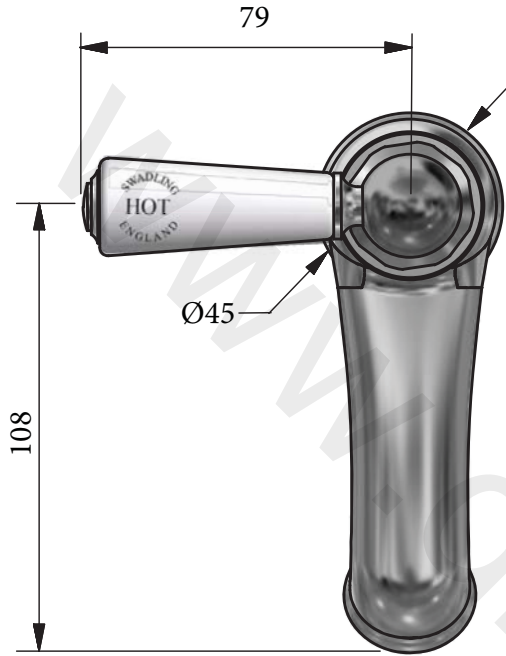

SWADLING

BRASSWARE

Invincible Pair Basin Taps
Installation Instructions
Lever Handle / Cross Handle

7940 White / 7949 Black

7950 White / 7959 Black

Before disposing of the carton and commencing installation, please check all parts against the parts list on back page. Please contact us immediately if any parts are missing or damaged.

Swadling Brassware, Churchward Road, Yate, Bristol, BS37 5PL
Telephone: 02392 255536 Email: tech@swadlingbrassware.co.uk

DIMENSIONS

Lever Handle

Cross Handle

INSTALLATION

PARTS LIST