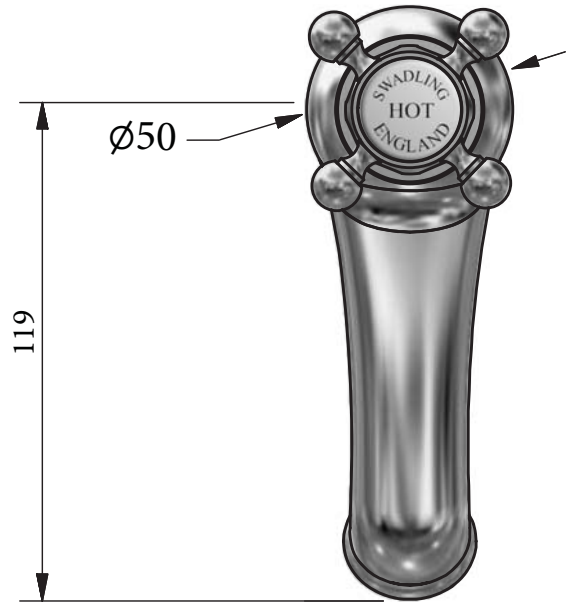

SWADLING

BRASSWARE

Invincible Pair Bath Taps
Installation Instructions
Lever Handle / Cross Handle

7960 White / 7969 Black

7970 White / 7979 Black

Before disposing of the carton and commencing installation, please check all parts against the parts list on back page. Please contact us immediately if any parts are missing or damaged.

Swadling Brassware, Churchward Road, Yate, Bristol, BS37 5PL
Telephone: 02392 255536 Email: tech@swadlingbrassware.co.uk

DIMENSIONS

Lever Handle

Cross Handle

INSTALLATION

PARTS LIST