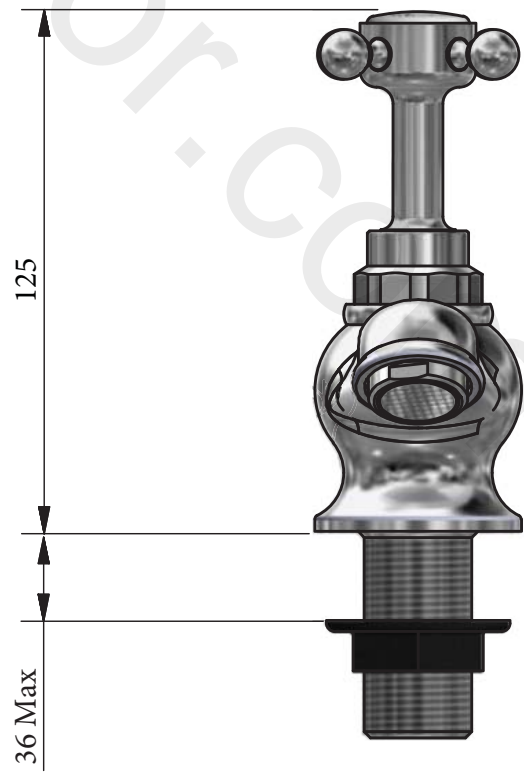

SWADLING

BRASSWARE

Invincible Pair Bath Taps
Installation Instructions
Lever Handle / Cross Handle

7960 White / 7969 Black

7970 White / 7979 Black

Before disposing of the carton and commencing installation, please check all parts against the parts list on back page. Please contact us immediately if any parts are missing or damaged.

Swadling Brassware, Churchward Road, Yate, Bristol, BS37 5PL
Telephone: 02392 255536 Email: tech@swadlingbrassware.co.uk

DIMENSIONS

Lever Handle

Cross Handle

INSTALLATION

PARTS LIST