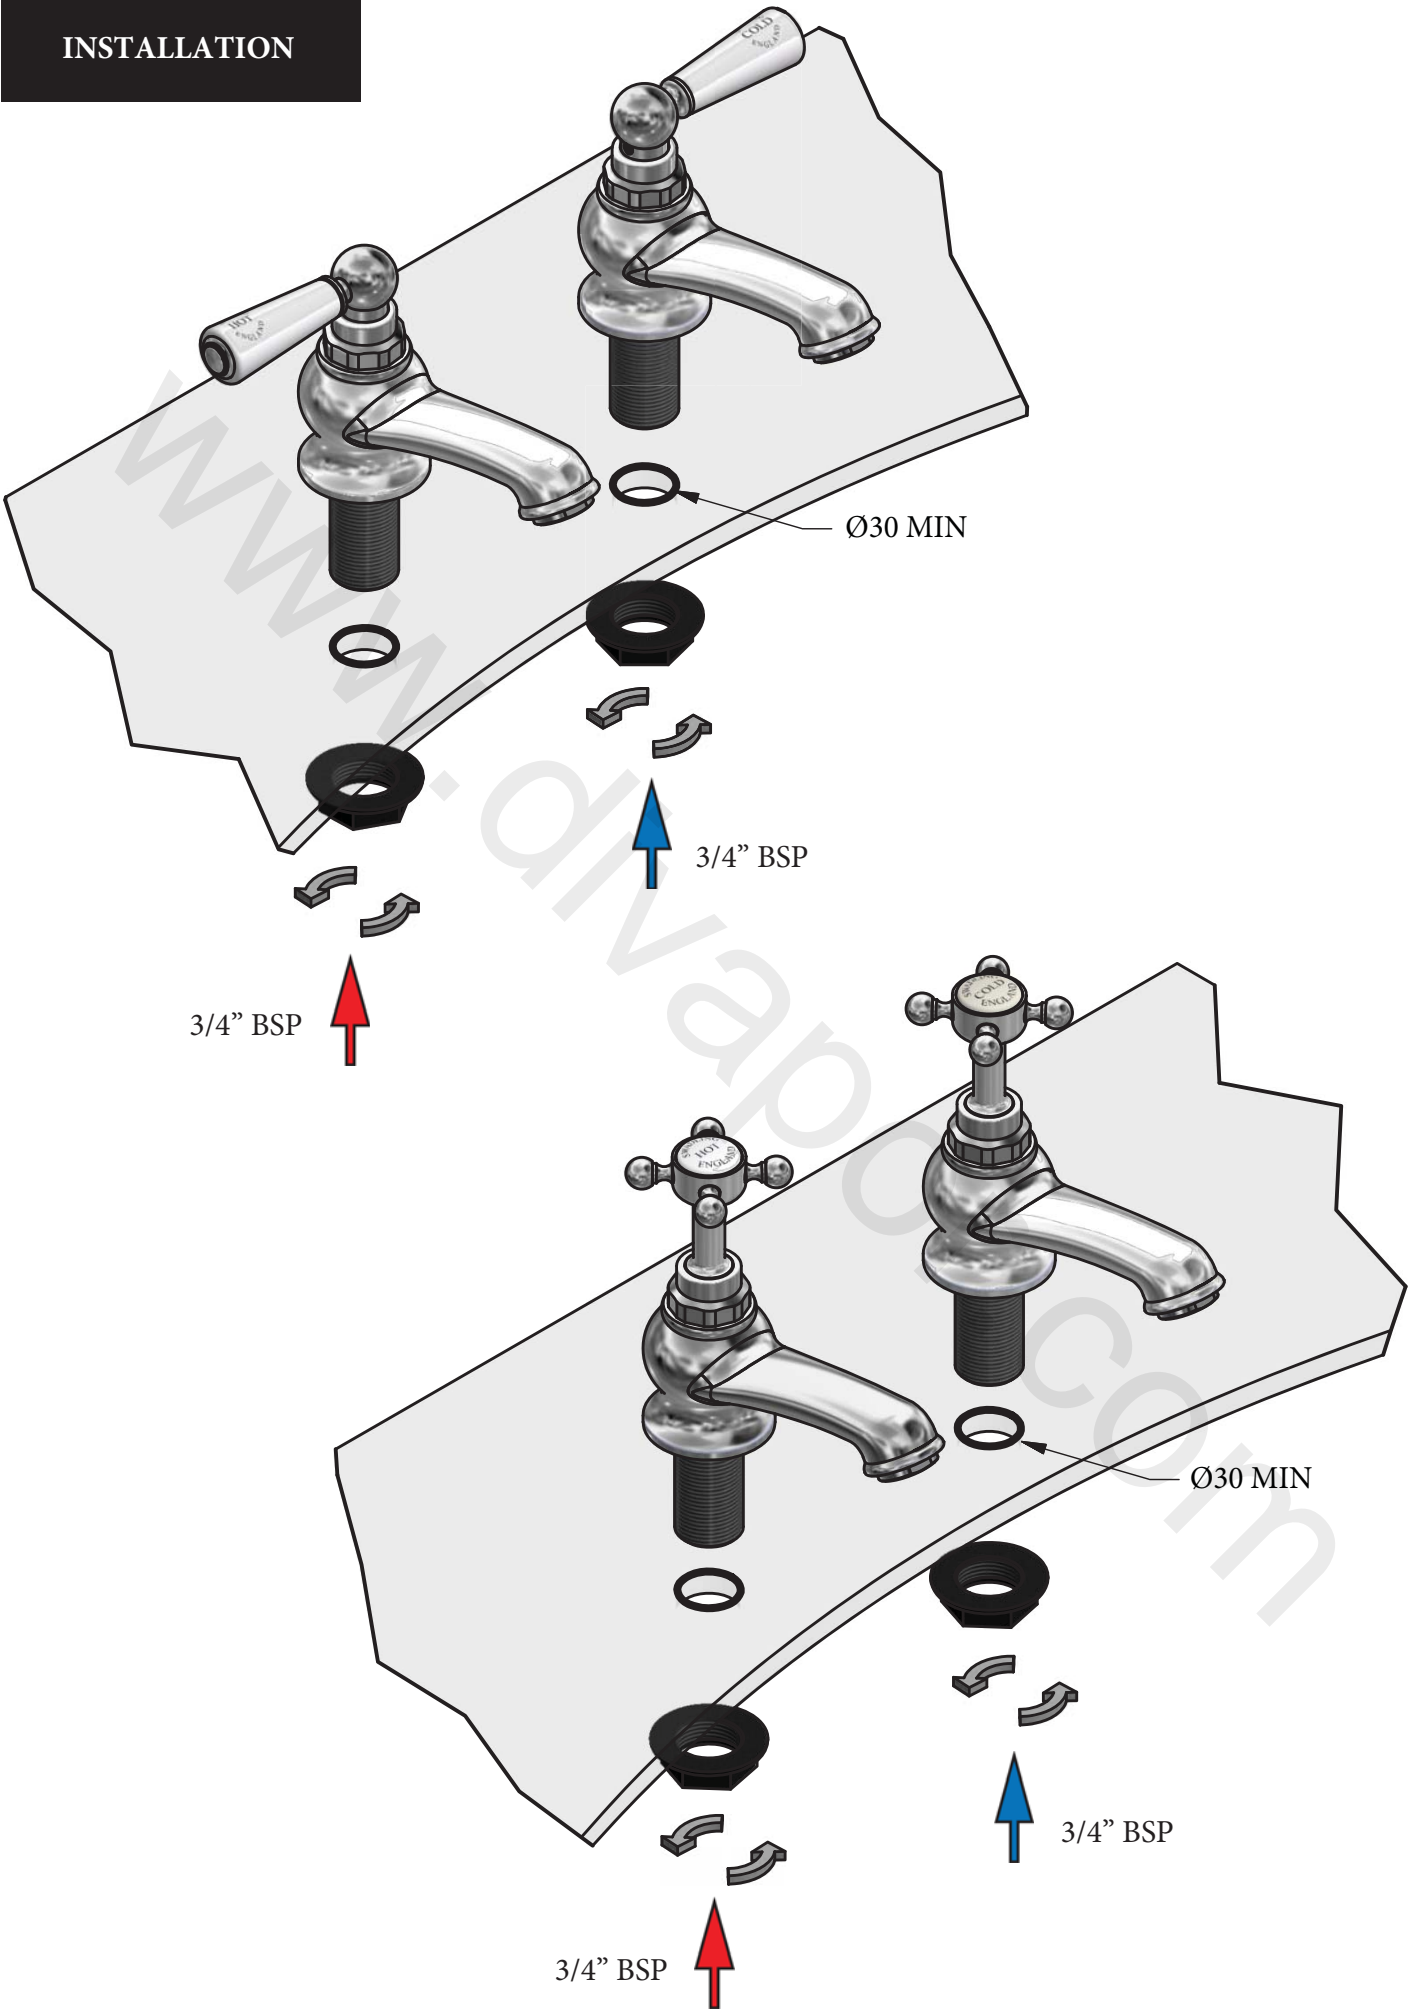

SWADLING

BRASSWARE

Invincible Pair Bath Taps
Installation Instructions
Lever Handle / Cross Handle

7960 White / 7969 Black

7970 White / 7979 Black

Before disposing of the carton and commencing installation, please check all parts against the parts list on back page. Please contact us immediately if any parts are missing or damaged.

Swadling Brassware, Churchward Road, Yate, Bristol, BS37 5PL
Telephone: 02392 255536 Email: tech@swadlingbrassware.co.uk

DIMENSIONS

Lever Handle

Cross Handle

INSTALLATION

PARTS LIST