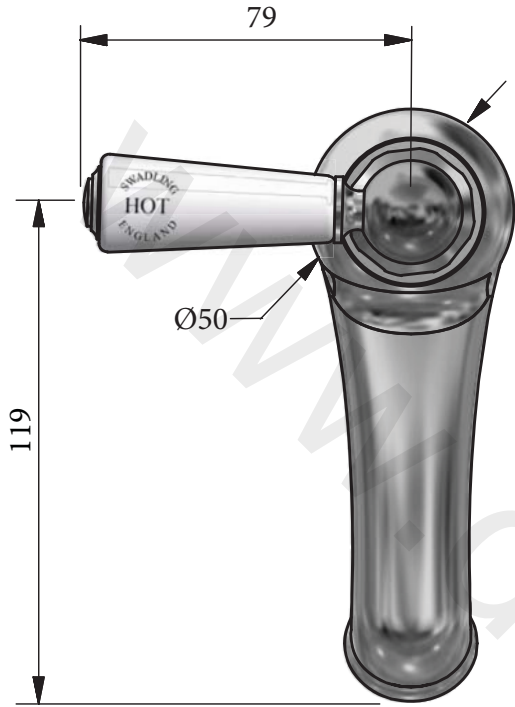

SWADLING

BRASSWARE

Invincible Pair Bath Taps
Installation Instructions
Lever Handle / Cross Handle

7960 White / 7969 Black

7970 White / 7979 Black

Before disposing of the carton and commencing installation, please check all parts against the parts list on back page. Please contact us immediately if any parts are missing or damaged.

Swadling Brassware, Churchward Road, Yate, Bristol, BS37 5PL
Telephone: 02392 255536 Email: tech@swadlingbrassware.co.uk

DIMENSIONS

Lever Handle

Cross Handle

INSTALLATION

PARTS LIST