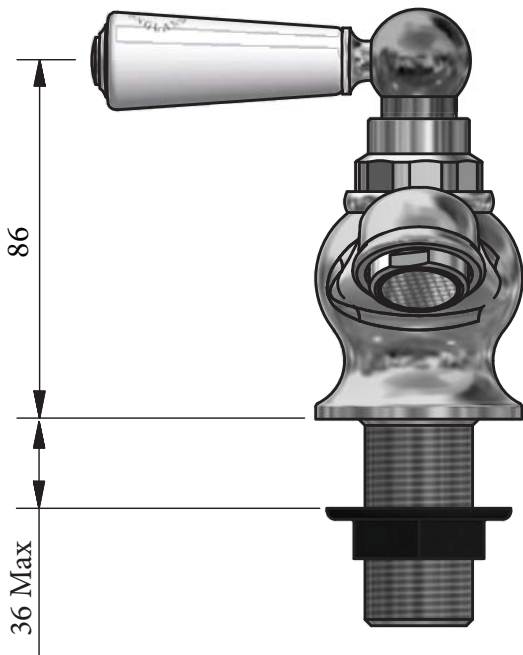

SWADLING

BRASSWARE

Invincible Pair Bath Taps
Installation Instructions
Lever Handle / Cross Handle

7960 White / 7969 Black

7970 White / 7979 Black

Before disposing of the carton and commencing installation, please check all parts against the parts list on back page. Please contact us immediately if any parts are missing or damaged.

Swadling Brassware, Churchward Road, Yate, Bristol, BS37 5PL
Telephone: 02392 255536 Email: tech@swadlingbrassware.co.uk

DIMENSIONS

Lever Handle

Cross Handle

INSTALLATION

PARTS LIST