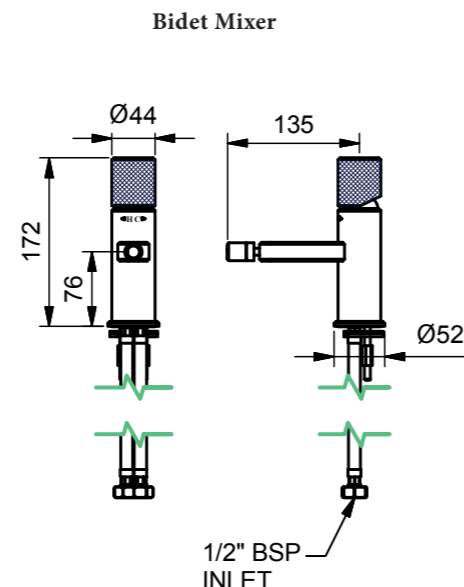

8600
Deck-Mounted Basin Mixer

8600, 8620 - Standard Height

	Plumbing Information	Materials
Collar Engraving <Hot> <Cold>	Inlets 1/2 inch *With restricted flow aerator as standard, for full flow aerator please specify 'with SB0287' on order	Brass, Ceramic

Flow Rate Information*

0.5 bar	3.50 L/min
1.0 bar	4.50 L/min
3.0 bar	5.10 L/min

8630, 8650 - Tall Height

Flow Rate Information*

0.5 bar	2.40 L/min
1.0 bar	4.30 L/min
3.0 bar	5.60 L/min

8690
Wall-Mounted Basin Mixer with Manifold

8690

	Plumbing Information	Materials
Collar Engraving <Hot> <Cold>	Inlets 1/2 inch *With restricted flow aerator as standard, for full flow aerator please specify 'with SB0287' on order	Brass, Ceramic

Flow Rate Information*

0.5 bar	2.40 L/min
1.0 bar	4.30 L/min
3.0 bar	5.50 L/min

8920
Mono Basin Mixer

8930
Mono Bidet Mixer

8920, 8930

	Plumbing Information	Materials
Engraving <H C>	Inlets 1/2 inch *With restricted flow aerator as standard, for full flow aerator on 8920 please specify 'with SB0287' on order	Brass, Ceramic