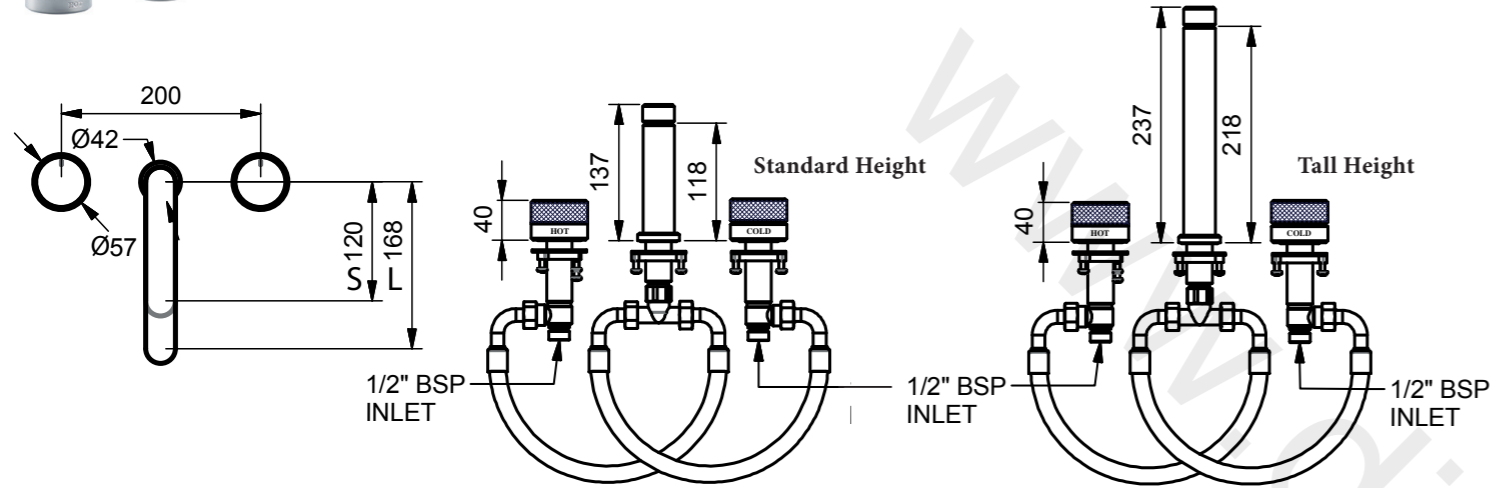

8600
Deck-Mounted Basin Mixer

8600, 8620 - Standard Height

	Plumbing Information	Materials
Collar Engraving <Hot> <Cold>	Inlets 1/2 inch *With restricted flow aerator as standard, for full flow aerator please specify 'with SB0287' on order	Brass, Ceramic

Flow Rate Information*

0.5 bar	3.50 L/min
1.0 bar	4.50 L/min
3.0 bar	5.10 L/min

8630, 8650 - Tall Height

Flow Rate Information*

0.5 bar	2.40 L/min
1.0 bar	4.30 L/min
3.0 bar	5.60 L/min

8690
Wall-Mounted Basin Mixer with Manifold

8690

	Plumbing Information	Materials
Collar Engraving <Hot> <Cold>	Inlets 1/2 inch *With restricted flow aerator as standard, for full flow aerator please specify 'with SB0287' on order	Brass, Ceramic

Flow Rate Information*

0.5 bar	2.40 L/min
1.0 bar	4.30 L/min
3.0 bar	5.50 L/min

8920
Mono Basin Mixer

8930
Mono Bidet Mixer

8920, 8930

	Plumbing Information	Materials
Engraving <H C>	Inlets 1/2 inch *With restricted flow aerator as standard, for full flow aerator on 8920 please specify 'with SB0287' on order	Brass, Ceramic