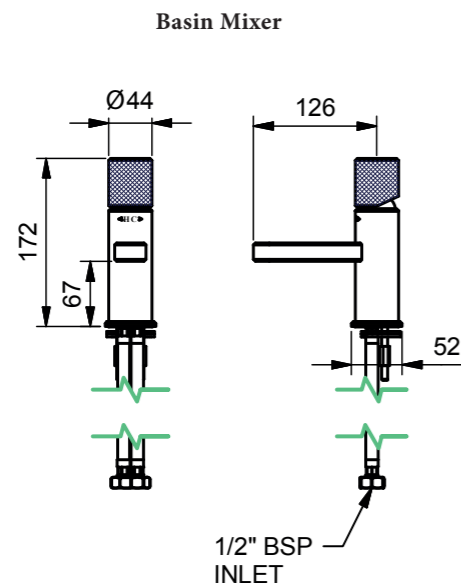

8600
Deck-Mounted Basin Mixer

8600, 8620 - Standard Height

	Plumbing Information	Materials
Collar Engraving <Hot> <Cold>	Inlets 1/2 inch *With restricted flow aerator as standard, for full flow aerator please specify 'with SB0287' on order	Brass, Ceramic

Flow Rate Information*

0.5 bar	3.50 L/min
1.0 bar	4.50 L/min
3.0 bar	5.10 L/min

8630, 8650 - Tall Height

Flow Rate Information*

0.5 bar	2.40 L/min
1.0 bar	4.30 L/min
3.0 bar	5.60 L/min

8690
Wall-Mounted Basin Mixer with Manifold

8690

	Plumbing Information	Materials
Collar Engraving <Hot> <Cold>	Inlets 1/2 inch *With restricted flow aerator as standard, for full flow aerator please specify 'with SB0287' on order	Brass, Ceramic

Flow Rate Information*

0.5 bar	2.40 L/min
1.0 bar	4.30 L/min
3.0 bar	5.50 L/min

8920
Mono Basin Mixer

8930
Mono Bidet Mixer

8920, 8930

	Plumbing Information	Materials
Engraving <H C>	Inlets 1/2 inch *With restricted flow aerator as standard, for full flow aerator on 8920 please specify 'with SB0287' on order	Brass, Ceramic