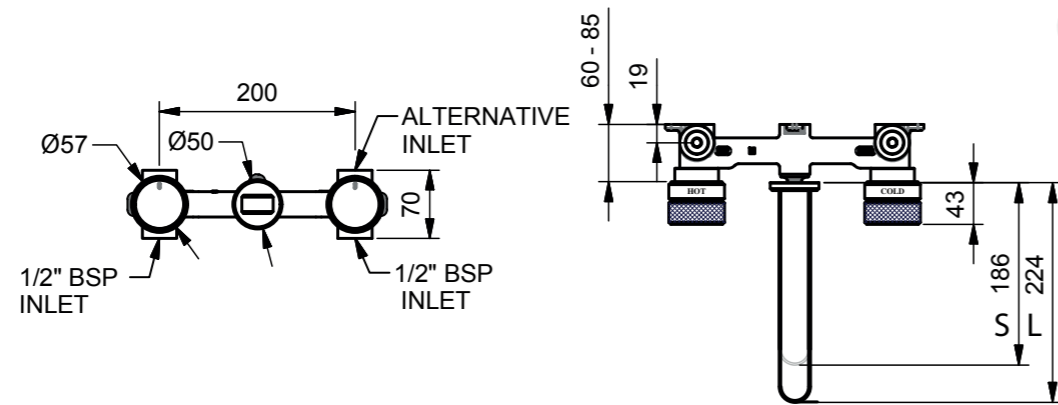

8600
Deck-Mounted Basin Mixer

8600, 8620 - Standard Height

	Plumbing Information	Materials
Collar Engraving <Hot> <Cold>	Inlets 1/2 inch *With restricted flow aerator as standard, for full flow aerator please specify 'with SB0287' on order	Brass, Ceramic

Flow Rate Information*

0.5 bar	3.50 L/min
1.0 bar	4.50 L/min
3.0 bar	5.10 L/min

8630, 8650 - Tall Height

Flow Rate Information*

0.5 bar	2.40 L/min
1.0 bar	4.30 L/min
3.0 bar	5.60 L/min

8690
Wall-Mounted Basin Mixer with Manifold

8690

	Plumbing Information	Materials
Collar Engraving <Hot> <Cold>	Inlets 1/2 inch *With restricted flow aerator as standard, for full flow aerator please specify 'with SB0287' on order	Brass, Ceramic

Flow Rate Information*

0.5 bar	2.40 L/min
1.0 bar	4.30 L/min
3.0 bar	5.50 L/min

8920
Mono Basin Mixer

8930
Mono Bidet Mixer

8920, 8930

	Plumbing Information	Materials
Engraving <H C>	Inlets 1/2 inch *With restricted flow aerator as standard, for full flow aerator on 8920 please specify 'with SB0287' on order	Brass, Ceramic