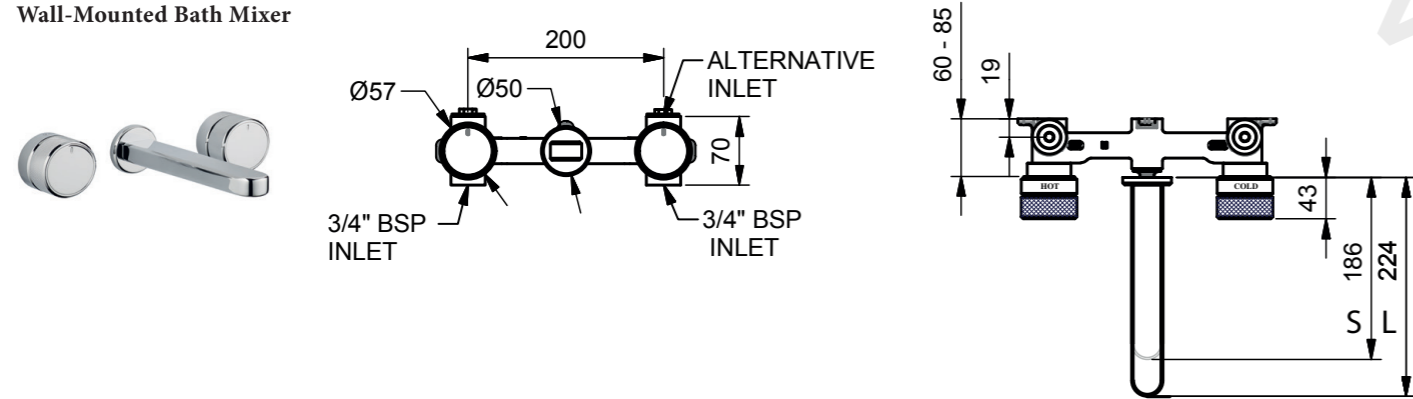

8760
Standard Deck-Mounted Bath Mixer

8780
Tall Deck-Mounted Bath Mixer

8760, 8780

Plumbing Information		Materials
Collar Engraving <Hot> <Cold>	Inlets 3/4 inch	Brass, Ceramic

Flow Rate Information

0.5 bar	19.80 L/min
1.0 bar	27.50 L/min
3.0 bar	46.80 L/min

8790
Wall-Mounted Bath Mixer

8790

Plumbing Information		Materials
Collar Engraving <Hot> <Cold>	Inlets 3/4 inch	Brass, Ceramic
Bath mixer manifold can be delivered separately in advance of controls and spout. Surcharge may apply		

Flow Rate Information

0.5 bar	21.40 L/min
1.0 bar	30.90 L/min
3.0 bar	52.70 L/min

8900
Tub-Mounted Hand Shower and Mono Control

8900

Plumbing Information		Materials
Engraving <H C>	Inlets 1/2 inch	Brass, Ceramic