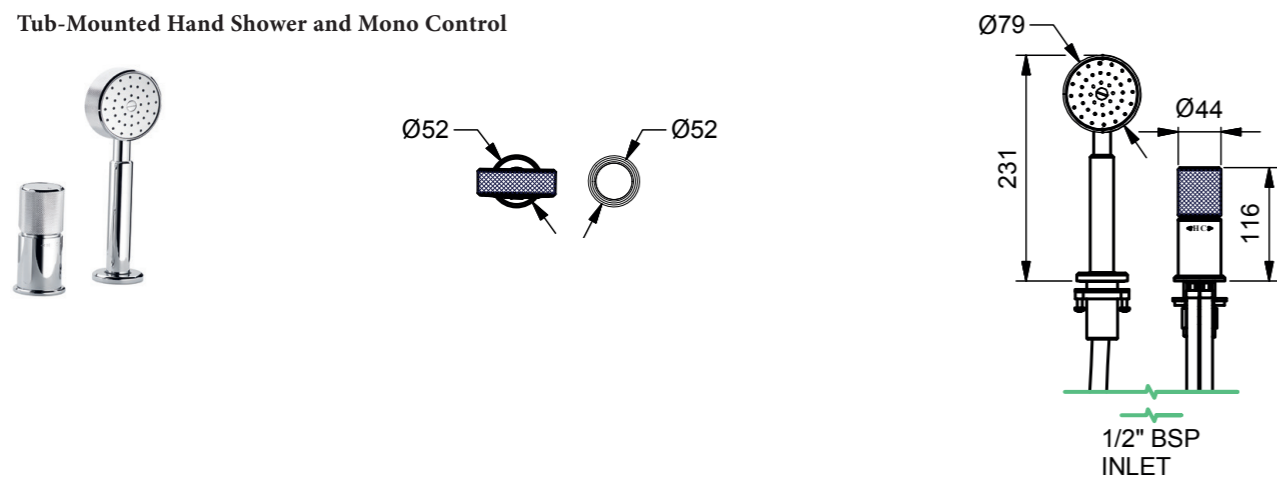

8760
Standard Deck-Mounted Bath Mixer

8780
Tall Deck-Mounted Bath Mixer

8760, 8780

Plumbing Information		Materials
Collar Engraving <Hot> <Cold>	Inlets 3/4 inch	Brass, Ceramic

Flow Rate Information

0.5 bar	19.80 L/min
1.0 bar	27.50 L/min
3.0 bar	46.80 L/min

8790
Wall-Mounted Bath Mixer

8790

Plumbing Information		Materials
Collar Engraving <Hot> <Cold>	Inlets 3/4 inch	Brass, Ceramic
Bath mixer manifold can be delivered separately in advance of controls and spout. Surcharge may apply		

Flow Rate Information

0.5 bar	21.40 L/min
1.0 bar	30.90 L/min
3.0 bar	52.70 L/min

8900
Tub-Mounted Hand Shower and Mono Control

8900

Plumbing Information		Materials
Engraving <H C>	Inlets 1/2 inch	Brass, Ceramic