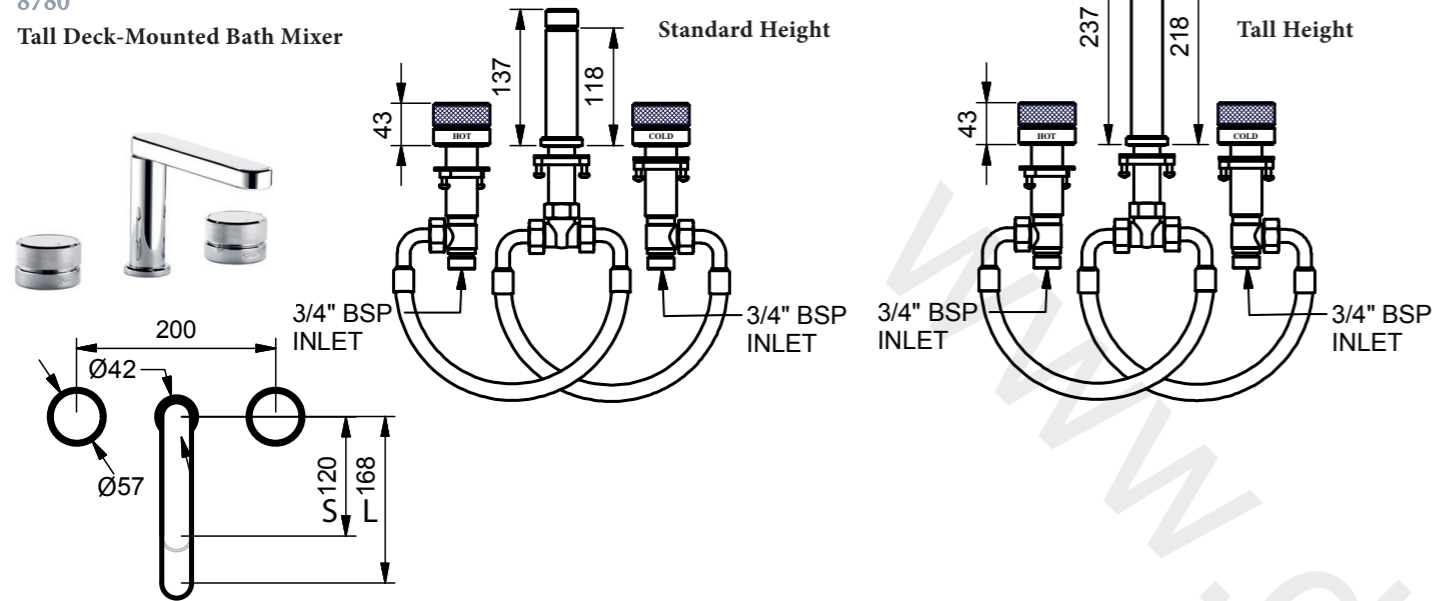

8760
Standard Deck-Mounted Bath Mixer

8780
Tall Deck-Mounted Bath Mixer

8760, 8780

Plumbing Information		Materials
Collar Engraving <Hot> <Cold>	Inlets 3/4 inch	Brass, Ceramic

Flow Rate Information

0.5 bar	19.80 L/min
1.0 bar	27.50 L/min
3.0 bar	46.80 L/min

8790
Wall-Mounted Bath Mixer

8790

Plumbing Information		Materials
Collar Engraving <Hot> <Cold>	Inlets 3/4 inch	Brass, Ceramic
Bath mixer manifold can be delivered separately in advance of controls and spout. Surcharge may apply		

Flow Rate Information

0.5 bar	21.40 L/min
1.0 bar	30.90 L/min
3.0 bar	52.70 L/min

8900
Tub-Mounted Hand Shower and Mono Control

8900

Plumbing Information		Materials
Engraving <H C>	Inlets 1/2 inch	Brass, Ceramic