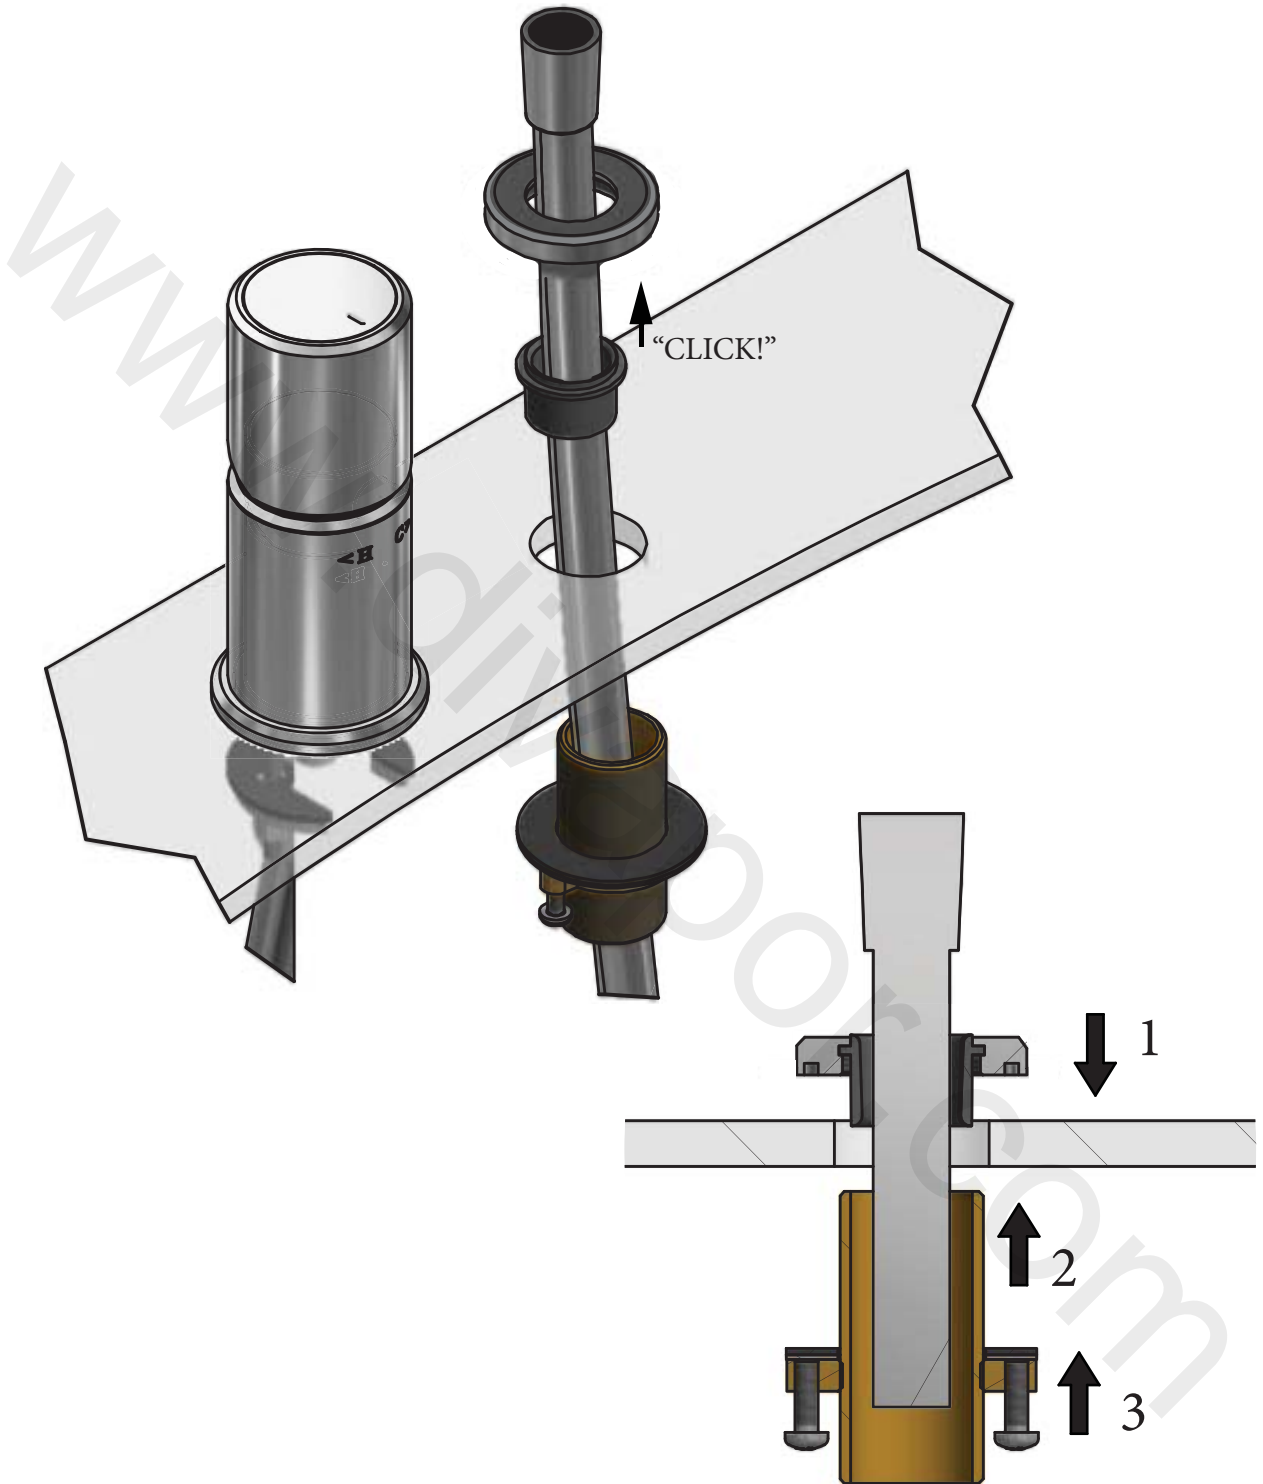

INSTALLATION 3.