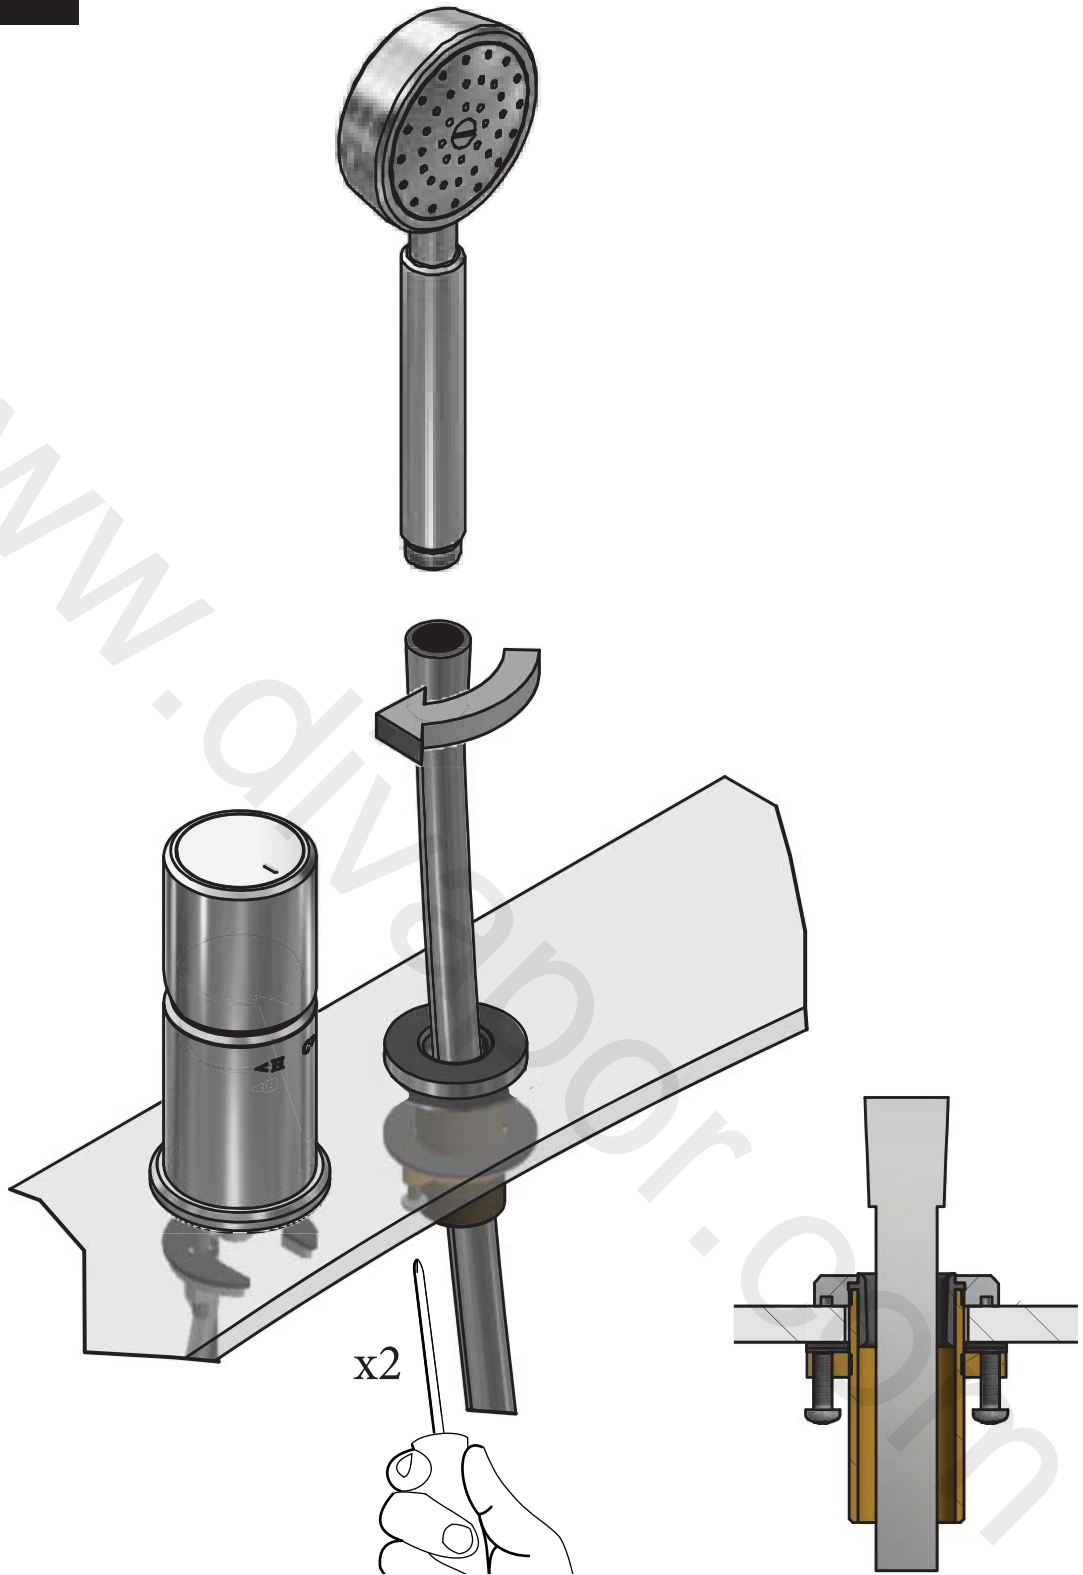

INSTALLATION 4.