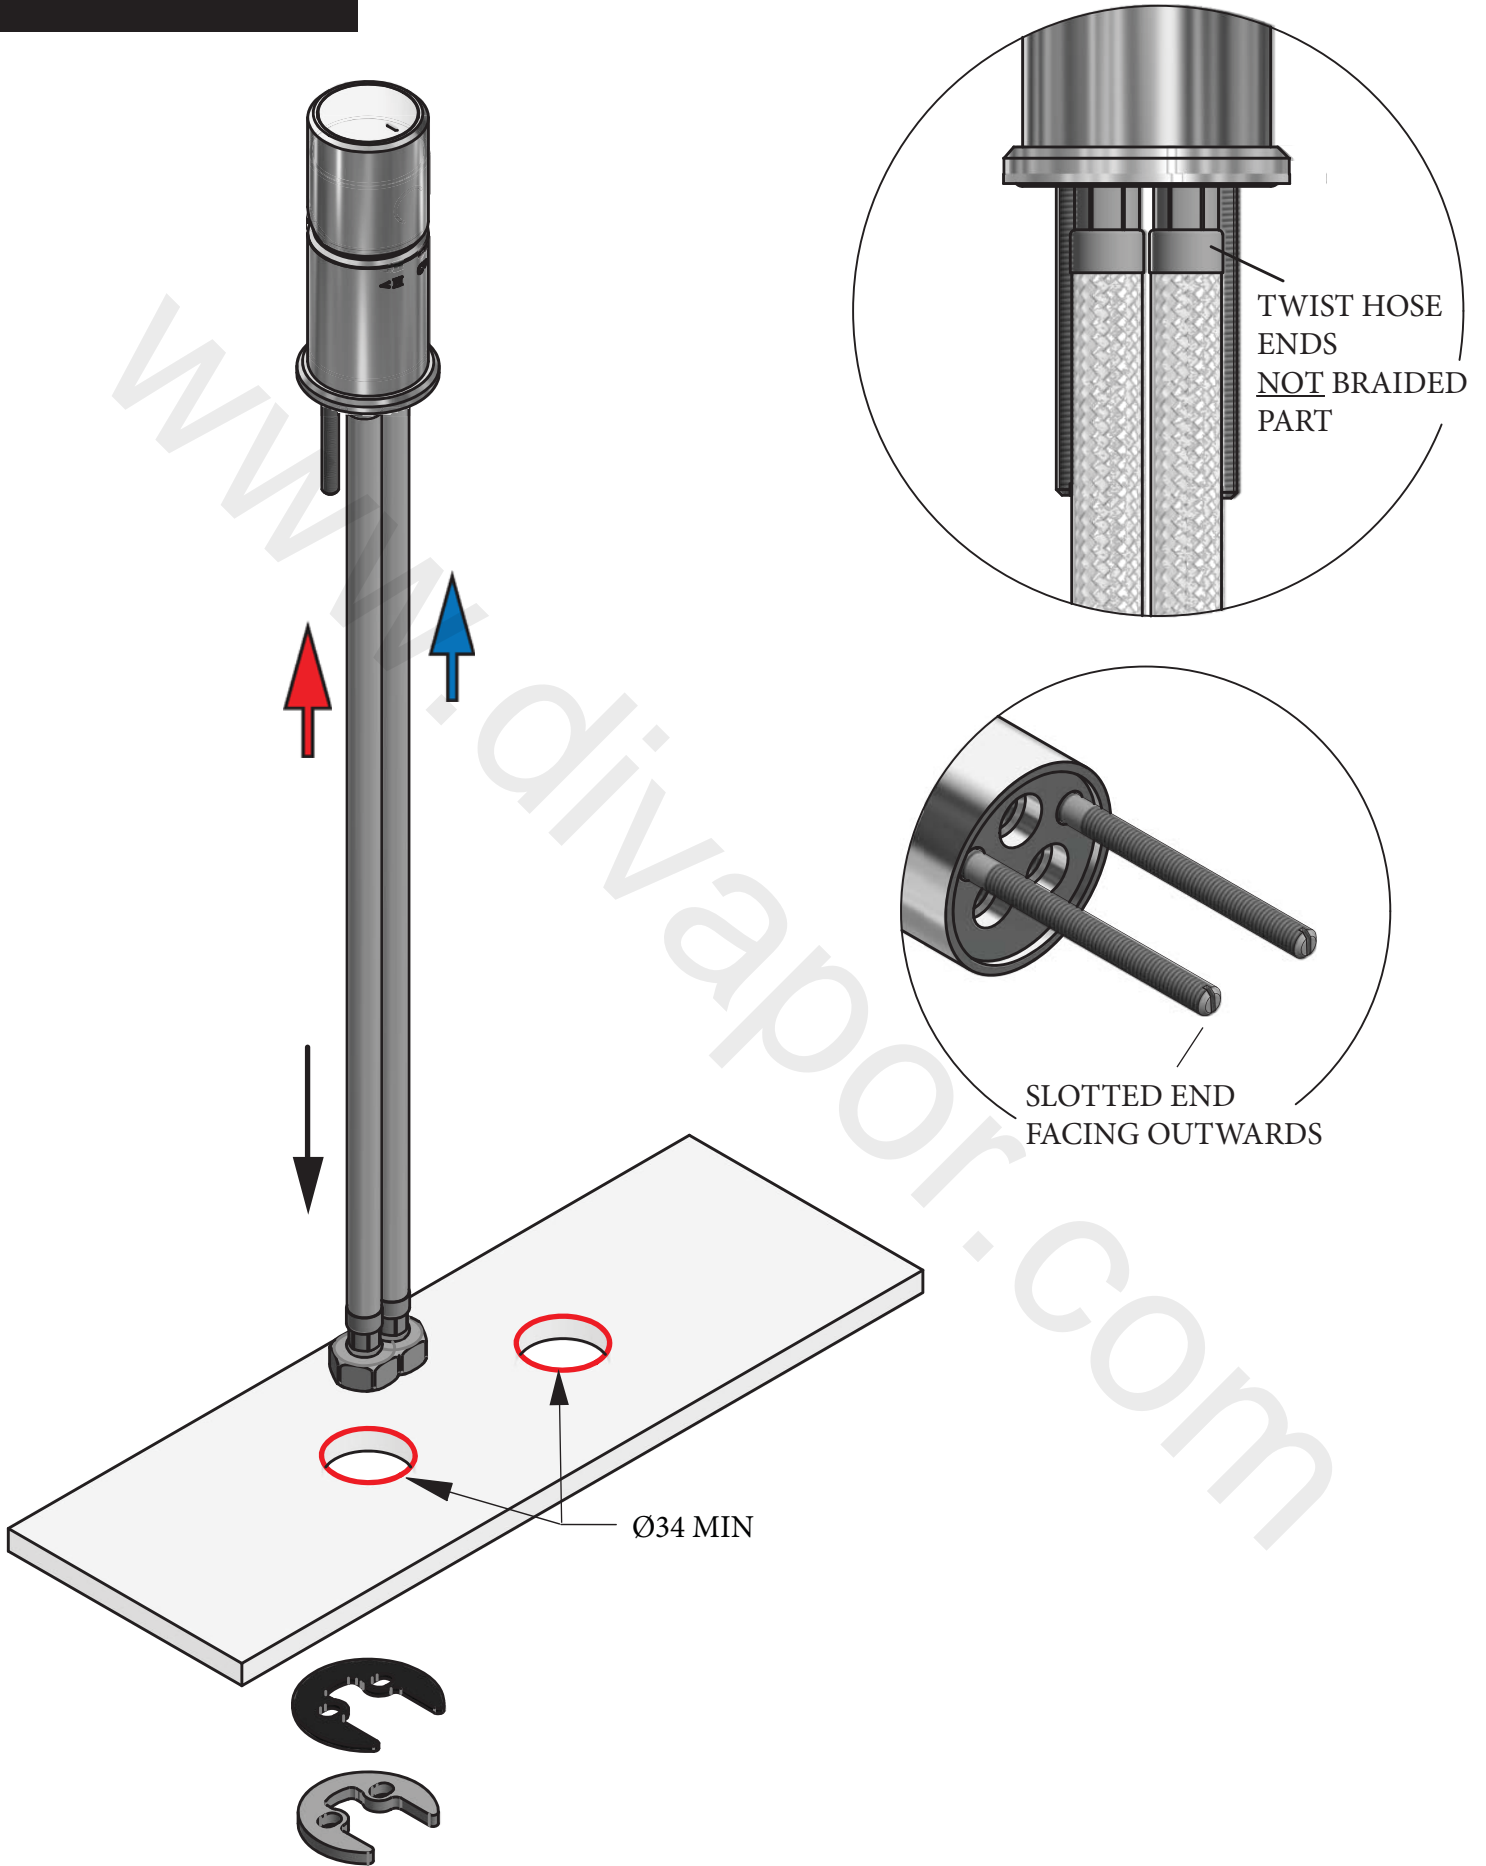

INSTALLATION 1.