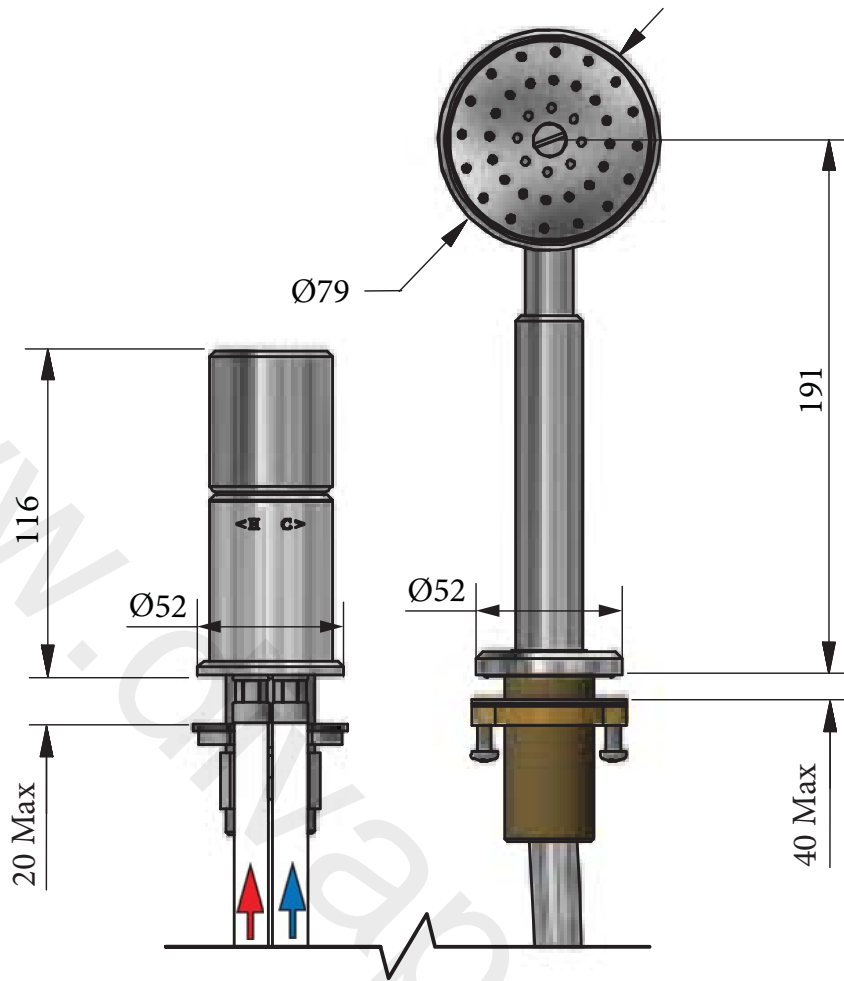

DIMENSIONS