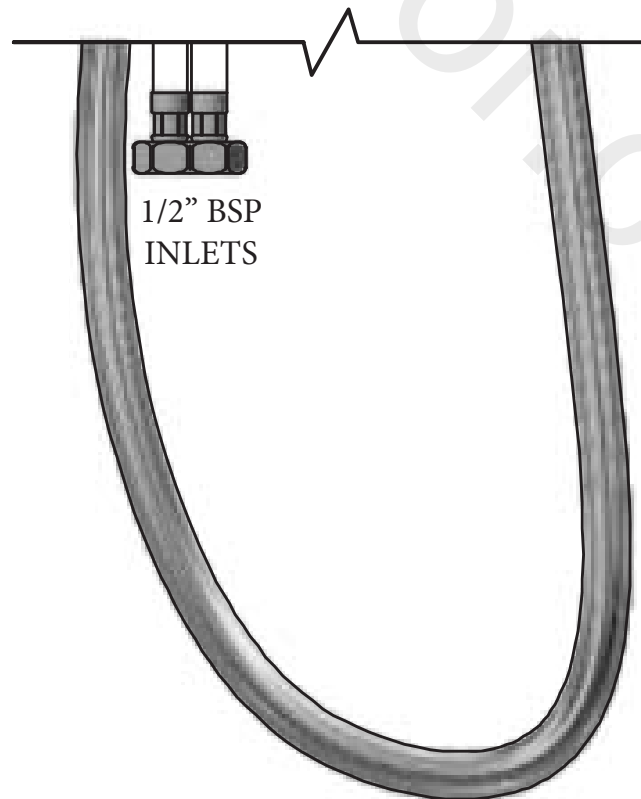

DIMENSIONS