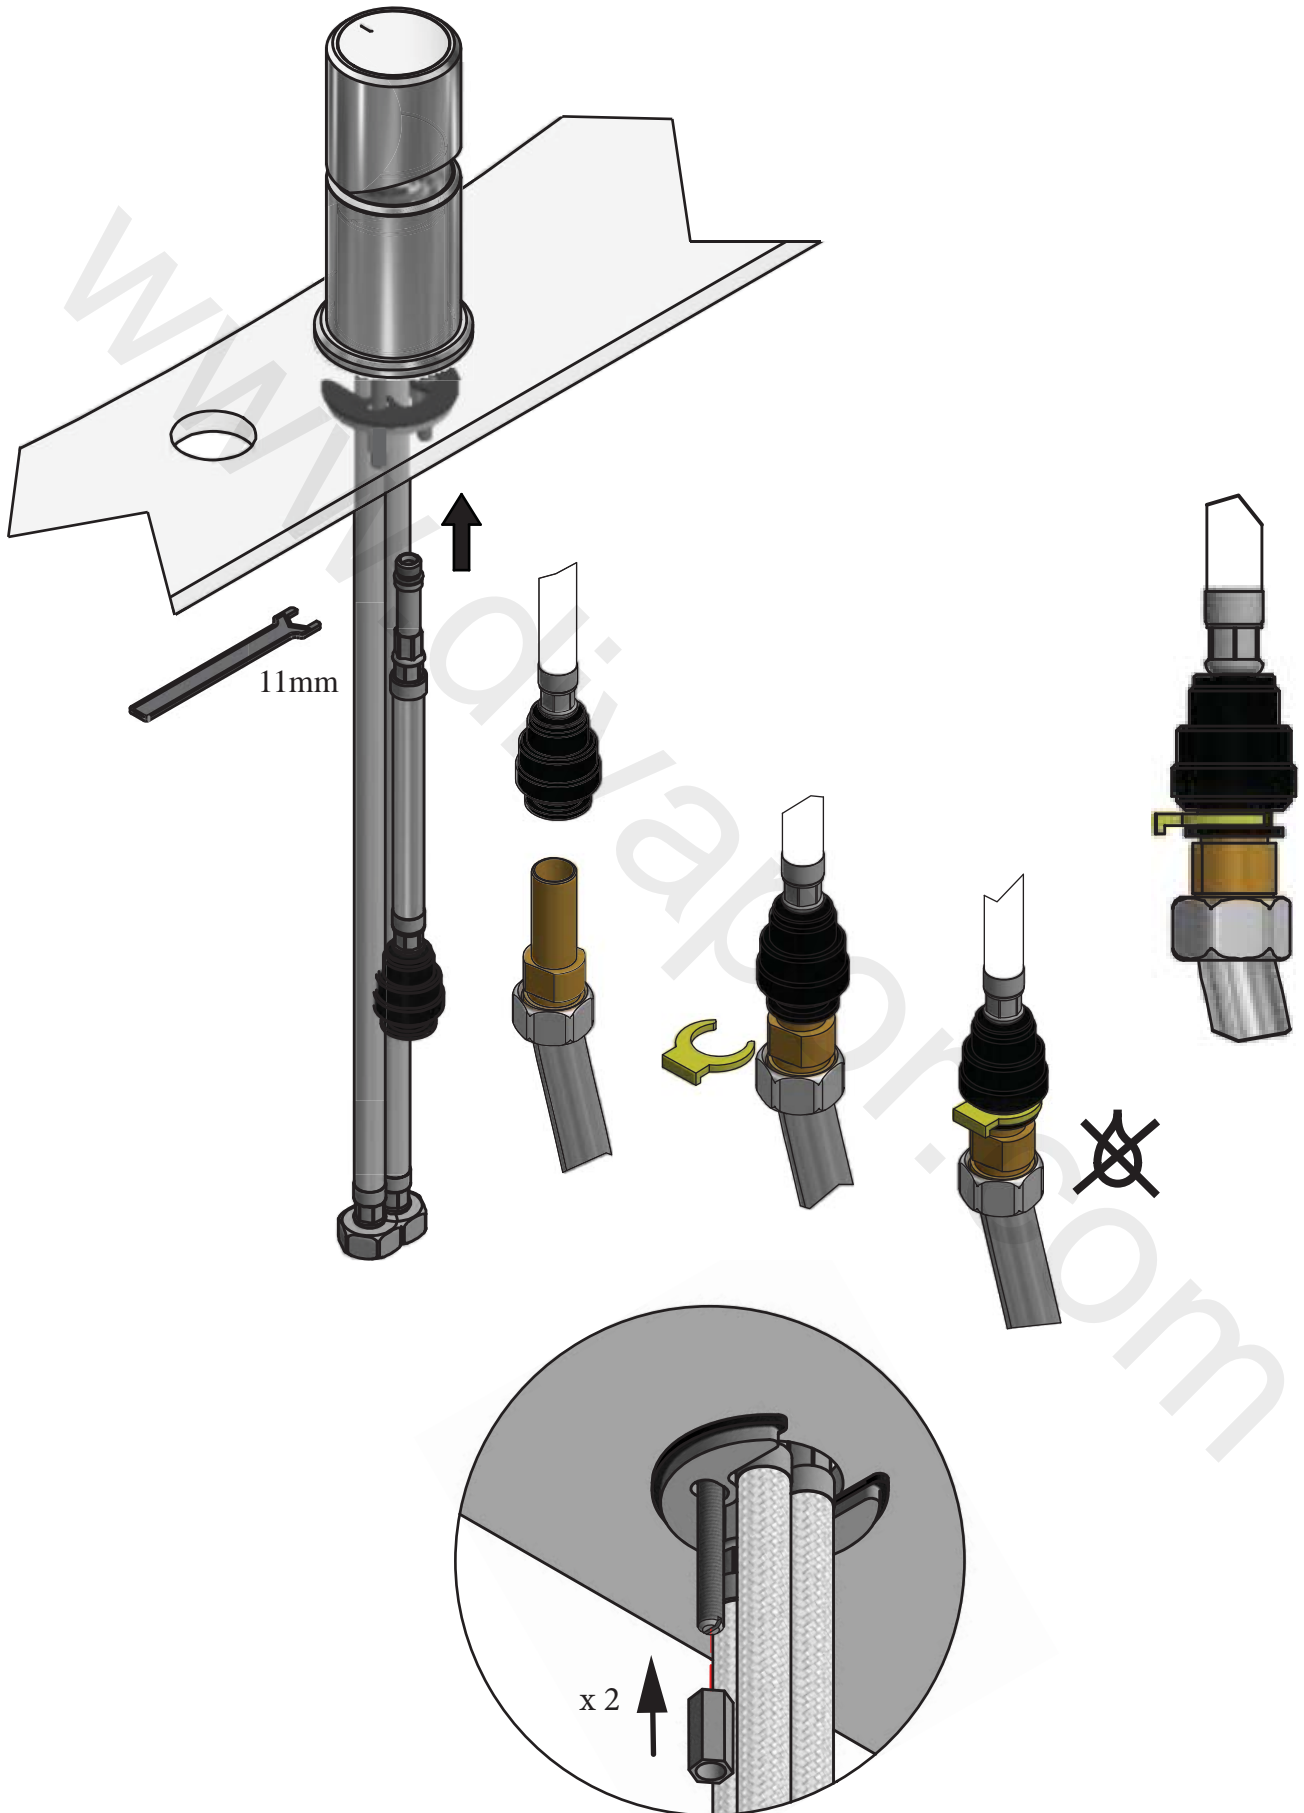

INSTALLATION 2.