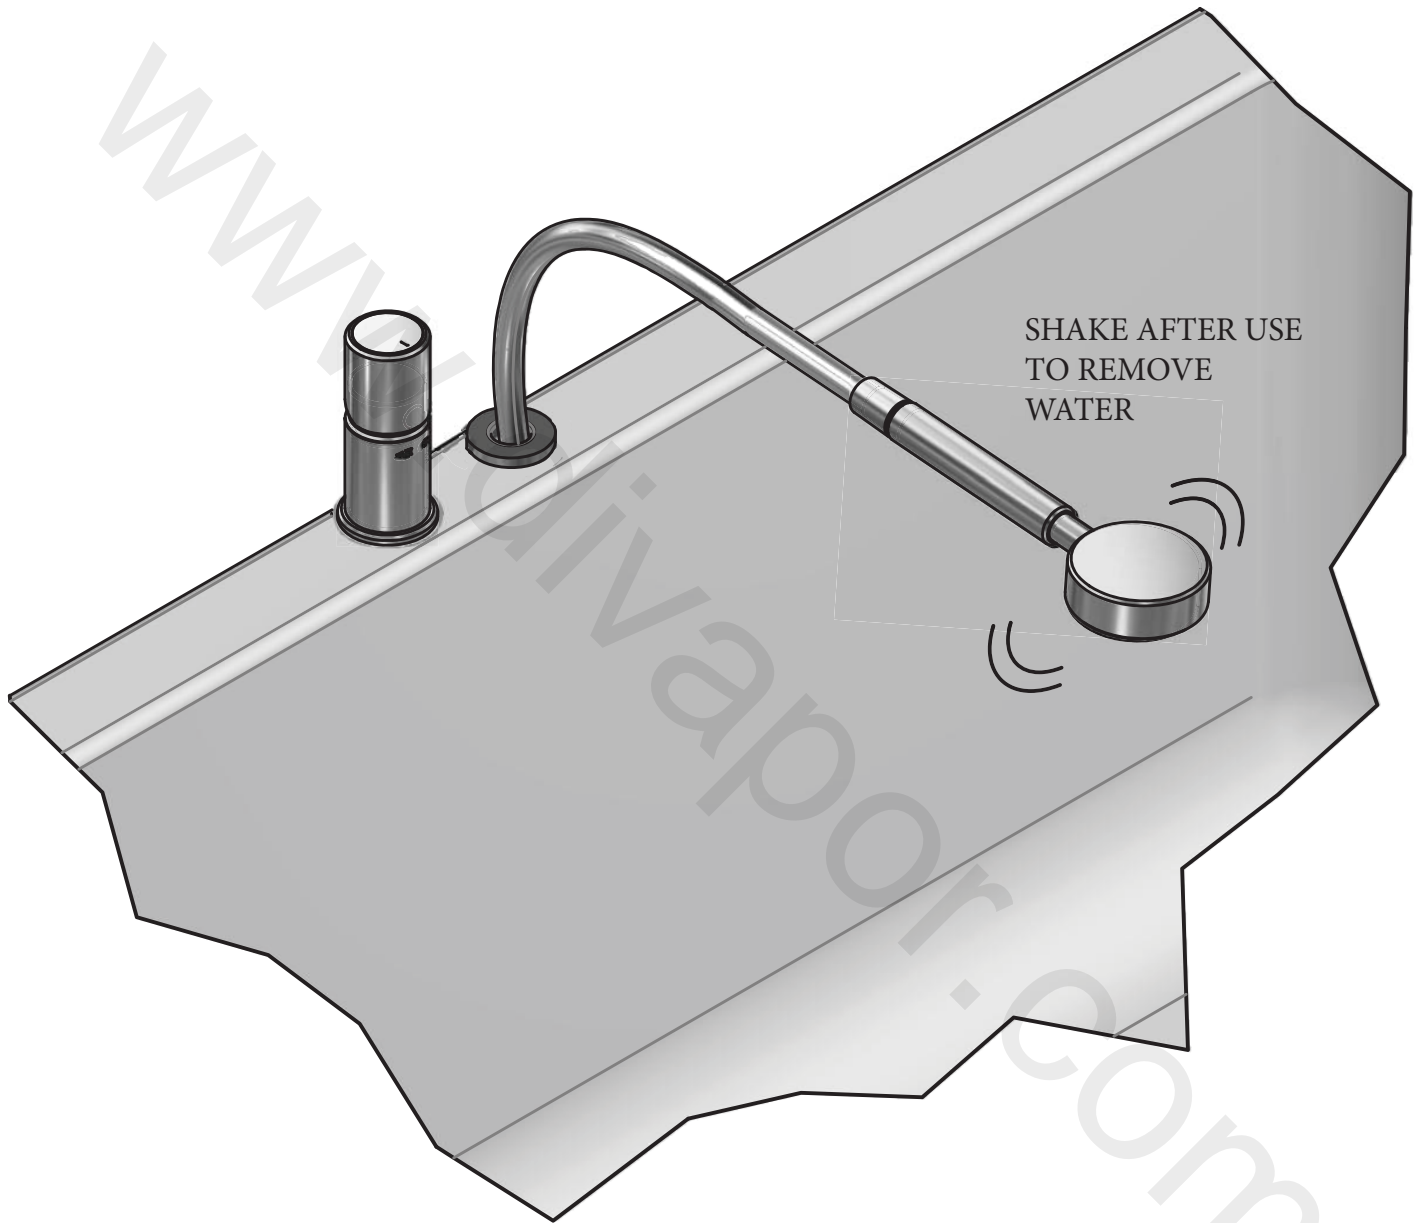

MAINTENANCE