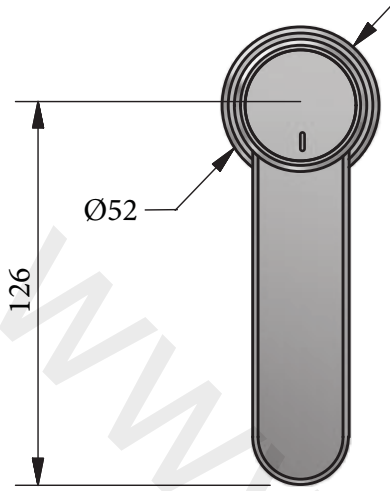

SWADLING

BRASSWARE

Engineer Mono / Mono Bidet Tap
Installation Instructions

8920

8930

Before disposing of the carton and commencing installation, please check all parts against the parts list on back page. Please contact us immediately if any parts are missing or damaged.

Swadling Brassware, Churchward Road, Yate, Bristol, BS37 5PL
Telephone: 02392 255536 Email: tech@swadlingbrassware.co.uk

DIMENSIONS

Mono Tap

Mono Bidet Tap

Hot/Cold Hose

Hot/Cold Hose

INSTALLATION

1/2" BSP

1/2" BSP

Ø35

1/2" BSP

1/2" BSP

PARTS LIST