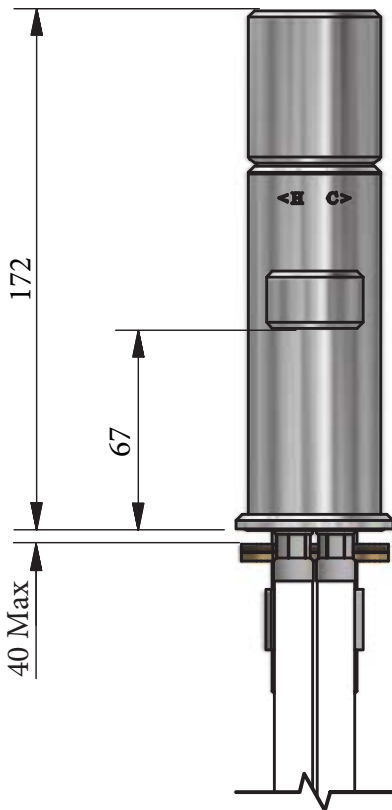

SWADLING

BRASSWARE

Engineer Mono / Mono Bidet Tap
Installation Instructions

8920

8930

Before disposing of the carton and commencing installation, please check all parts against the parts list on back page. Please contact us immediately if any parts are missing or damaged.

Swadling Brassware, Churchward Road, Yate, Bristol, BS37 5PL
Telephone: 02392 255536 Email: tech@swadlingbrassware.co.uk

DIMENSIONS

Mono Tap

Mono Bidet Tap

Hot/Cold Hose

Hot/Cold Hose

INSTALLATION

1/2" BSP

1/2" BSP

Ø35

1/2" BSP

1/2" BSP

PARTS LIST