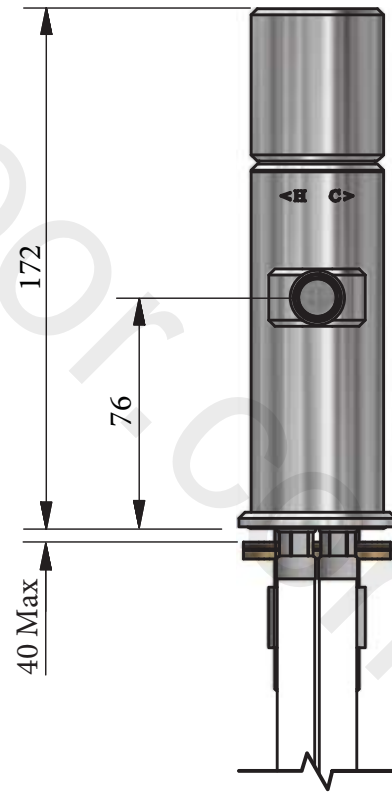

SWADLING

BRASSWARE

Engineer Mono / Mono Bidet Tap
Installation Instructions

8920

8930

Before disposing of the carton and commencing installation, please check all parts against the parts list on back page. Please contact us immediately if any parts are missing or damaged.

Swadling Brassware, Churchward Road, Yate, Bristol, BS37 5PL
Telephone: 02392 255536 Email: tech@swadlingbrassware.co.uk

DIMENSIONS

Mono Tap

Mono Bidet Tap

Hot/Cold Hose

Hot/Cold Hose

INSTALLATION

1/2" BSP

1/2" BSP

Ø35

1/2" BSP

1/2" BSP

PARTS LIST