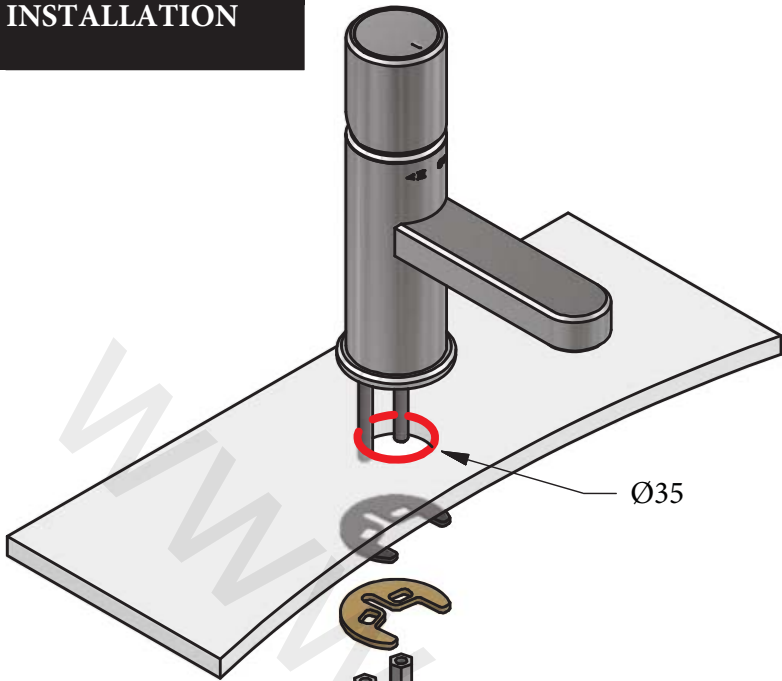

SWADLING

BRASSWARE

Engineer Mono / Mono Bidet Tap
Installation Instructions

8920

8930

Before disposing of the carton and commencing installation, please check all parts against the parts list on back page. Please contact us immediately if any parts are missing or damaged.

Swadling Brassware, Churchward Road, Yate, Bristol, BS37 5PL
Telephone: 02392 255536 Email: tech@swadlingbrassware.co.uk

DIMENSIONS

Mono Tap

Mono Bidet Tap

Hot/Cold Hose

Hot/Cold Hose

INSTALLATION

1/2" BSP

1/2" BSP

Ø35

1/2" BSP

1/2" BSP

PARTS LIST