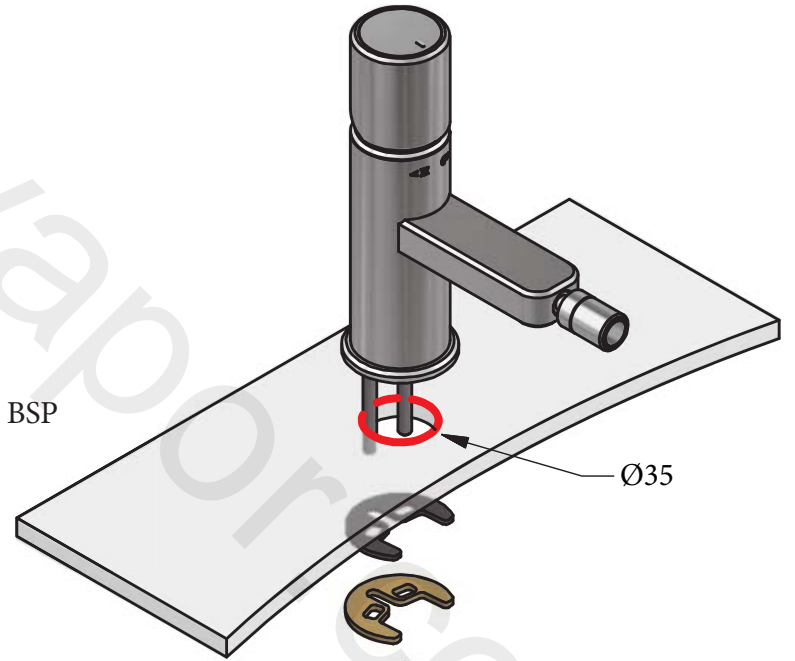

SWADLING

BRASSWARE

Engineer Mono / Mono Bidet Tap
Installation Instructions

8920

8930

Before disposing of the carton and commencing installation, please check all parts against the parts list on back page. Please contact us immediately if any parts are missing or damaged.

Swadling Brassware, Churchward Road, Yate, Bristol, BS37 5PL
Telephone: 02392 255536 Email: tech@swadlingbrassware.co.uk

DIMENSIONS

Mono Tap

Mono Bidet Tap

Hot/Cold Hose

Hot/Cold Hose

INSTALLATION

1/2" BSP

1/2" BSP

Ø35

1/2" BSP

1/2" BSP

PARTS LIST