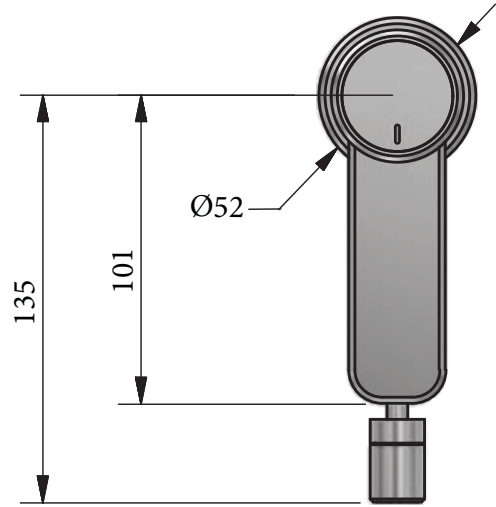

SWADLING

BRASSWARE

Engineer Mono / Mono Bidet Tap
Installation Instructions

8920

8930

Before disposing of the carton and commencing installation, please check all parts against the parts list on back page. Please contact us immediately if any parts are missing or damaged.

Swadling Brassware, Churchward Road, Yate, Bristol, BS37 5PL
Telephone: 02392 255536 Email: tech@swadlingbrassware.co.uk

DIMENSIONS

Mono Tap

Mono Bidet Tap

Hot/Cold Hose

Hot/Cold Hose

INSTALLATION

1/2" BSP

1/2" BSP

Ø35

1/2" BSP

1/2" BSP

PARTS LIST