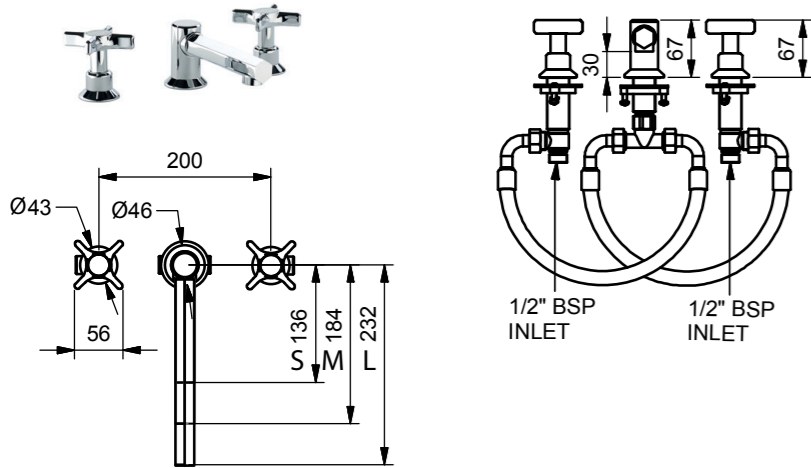

9600, 9610, 9620
Standard Height Deck-Mounted Basin Mixer

9630, 9640, 9650
Medium Height Deck-Mounted Basin Mixer

9660, 9670, 9680
Tall Height Deck-Mounted Basin Mixer

9600, 9610, 9620

Models	Flow Rate Information*	Plumbing Information	Materials
9600, 9610, 9620	White Glass Discs, Black Text <Hot> <Cold>	Inlets 1/2 inch	Brass, Ceramic
9603, 9613, 9623	Mother of Pearl Discs <H> <C>	*With restricted flow aerator as standard, for full flow aerator please specify 'with SB0293' on order	
9606, 9616, 9626	Black Lip Pearl Discs <H> <C>		
9609, 9619, 9629	Black Glass Discs, White Text <Hot> <Cold>		

9630, 9640, 9650

Models	Flow Rate Information*	Plumbing Information	Materials
9630, 9640, 9650	White Glass Discs, Black Text <Hot> <Cold>	Inlets 1/2 inch	Brass, Ceramic
9633, 9643, 9653	Mother of Pearl Discs <H> <C>	*With restricted flow aerator as standard, for full flow aerator please specify 'with SB0293' on order	
9636, 9646, 9656	Black Lip Pearl Discs <H> <C>		
9639, 9649, 9659	Black Glass Discs, White Text <Hot> <Cold>		

9660, 9670, 9680

Models	Flow Rate Information*	Plumbing Information	Materials
9660, 9670, 9680	White Glass Discs, Black Text <Hot> <Cold>	Inlets 1/2 inch	Brass, Ceramic.
9663, 9673, 9683	Mother of Pearl Discs <H> <C>	*With restricted flow aerator as standard, for full flow aerator please specify 'with SB0293' on order	
9666, 9676, 9686	Black Lip Pearl Discs <H> <C>		
9669, 9679, 9689	Black Glass Discs, White Text <Hot> <Cold>		