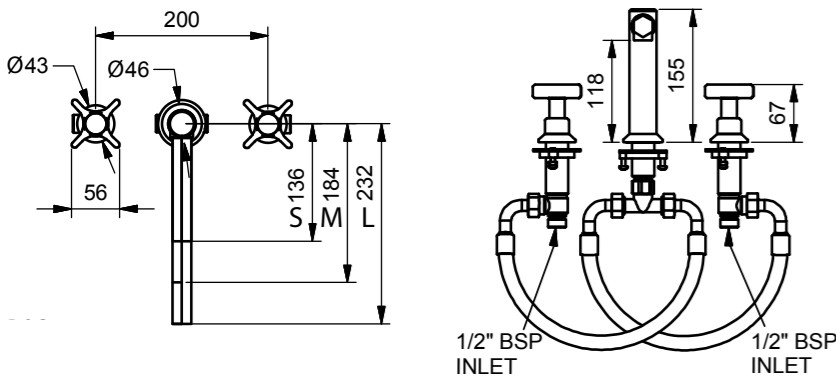

9600, 9610, 9620
Standard Height Deck-Mounted Basin Mixer

9630, 9640, 9650
Medium Height Deck-Mounted Basin Mixer

9660, 9670, 9680
Tall Height Deck-Mounted Basin Mixer

9600, 9610, 9620

Models	Flow Rate Information*	Plumbing Information	Materials
9600, 9610, 9620	White Glass Discs, Black Text <Hot> <Cold>	Inlets 1/2 inch	Brass, Ceramic
9603, 9613, 9623	Mother of Pearl Discs <H> <C>	*With restricted flow aerator as standard, for full flow aerator please specify 'with SB0293' on order	
9606, 9616, 9626	Black Lip Pearl Discs <H> <C>		
9609, 9619, 9629	Black Glass Discs, White Text <Hot> <Cold>		

9630, 9640, 9650

Models	Flow Rate Information*	Plumbing Information	Materials
9630, 9640, 9650	White Glass Discs, Black Text <Hot> <Cold>	Inlets 1/2 inch	Brass, Ceramic
9633, 9643, 9653	Mother of Pearl Discs <H> <C>	*With restricted flow aerator as standard, for full flow aerator please specify 'with SB0293' on order	
9636, 9646, 9656	Black Lip Pearl Discs <H> <C>		
9639, 9649, 9659	Black Glass Discs, White Text <Hot> <Cold>		

9660, 9670, 9680

Models	Flow Rate Information*	Plumbing Information	Materials
9660, 9670, 9680	White Glass Discs, Black Text <Hot> <Cold>	Inlets 1/2 inch	Brass, Ceramic.
9663, 9673, 9683	Mother of Pearl Discs <H> <C>	*With restricted flow aerator as standard, for full flow aerator please specify 'with SB0293' on order	
9666, 9676, 9686	Black Lip Pearl Discs <H> <C>		
9669, 9679, 9689	Black Glass Discs, White Text <Hot> <Cold>		