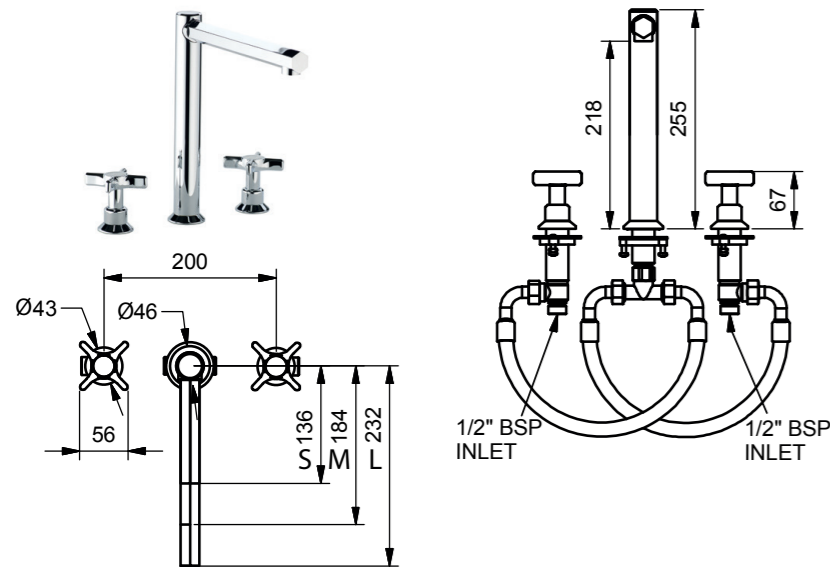

9600, 9610, 9620
Standard Height Deck-Mounted Basin Mixer

9630, 9640, 9650
Medium Height Deck-Mounted Basin Mixer

9660, 9670, 9680
Tall Height Deck-Mounted Basin Mixer

9600, 9610, 9620

Models	Flow Rate Information*	Plumbing Information	Materials
9600, 9610, 9620	White Glass Discs, Black Text <Hot> <Cold>	Inlets 1/2 inch	Brass, Ceramic
9603, 9613, 9623	Mother of Pearl Discs <H> <C>	*With restricted flow aerator as standard, for full flow aerator please specify 'with SB0293' on order	
9606, 9616, 9626	Black Lip Pearl Discs <H> <C>		
9609, 9619, 9629	Black Glass Discs, White Text <Hot> <Cold>		

9630, 9640, 9650

Models	Flow Rate Information*	Plumbing Information	Materials
9630, 9640, 9650	White Glass Discs, Black Text <Hot> <Cold>	Inlets 1/2 inch	Brass, Ceramic
9633, 9643, 9653	Mother of Pearl Discs <H> <C>	*With restricted flow aerator as standard, for full flow aerator please specify 'with SB0293' on order	
9636, 9646, 9656	Black Lip Pearl Discs <H> <C>		
9639, 9649, 9659	Black Glass Discs, White Text <Hot> <Cold>		

9660, 9670, 9680

Models	Flow Rate Information*	Plumbing Information	Materials
9660, 9670, 9680	White Glass Discs, Black Text <Hot> <Cold>	Inlets 1/2 inch	Brass, Ceramic.
9663, 9673, 9683	Mother of Pearl Discs <H> <C>	*With restricted flow aerator as standard, for full flow aerator please specify 'with SB0293' on order	
9666, 9676, 9686	Black Lip Pearl Discs <H> <C>		
9669, 9679, 9689	Black Glass Discs, White Text <Hot> <Cold>		