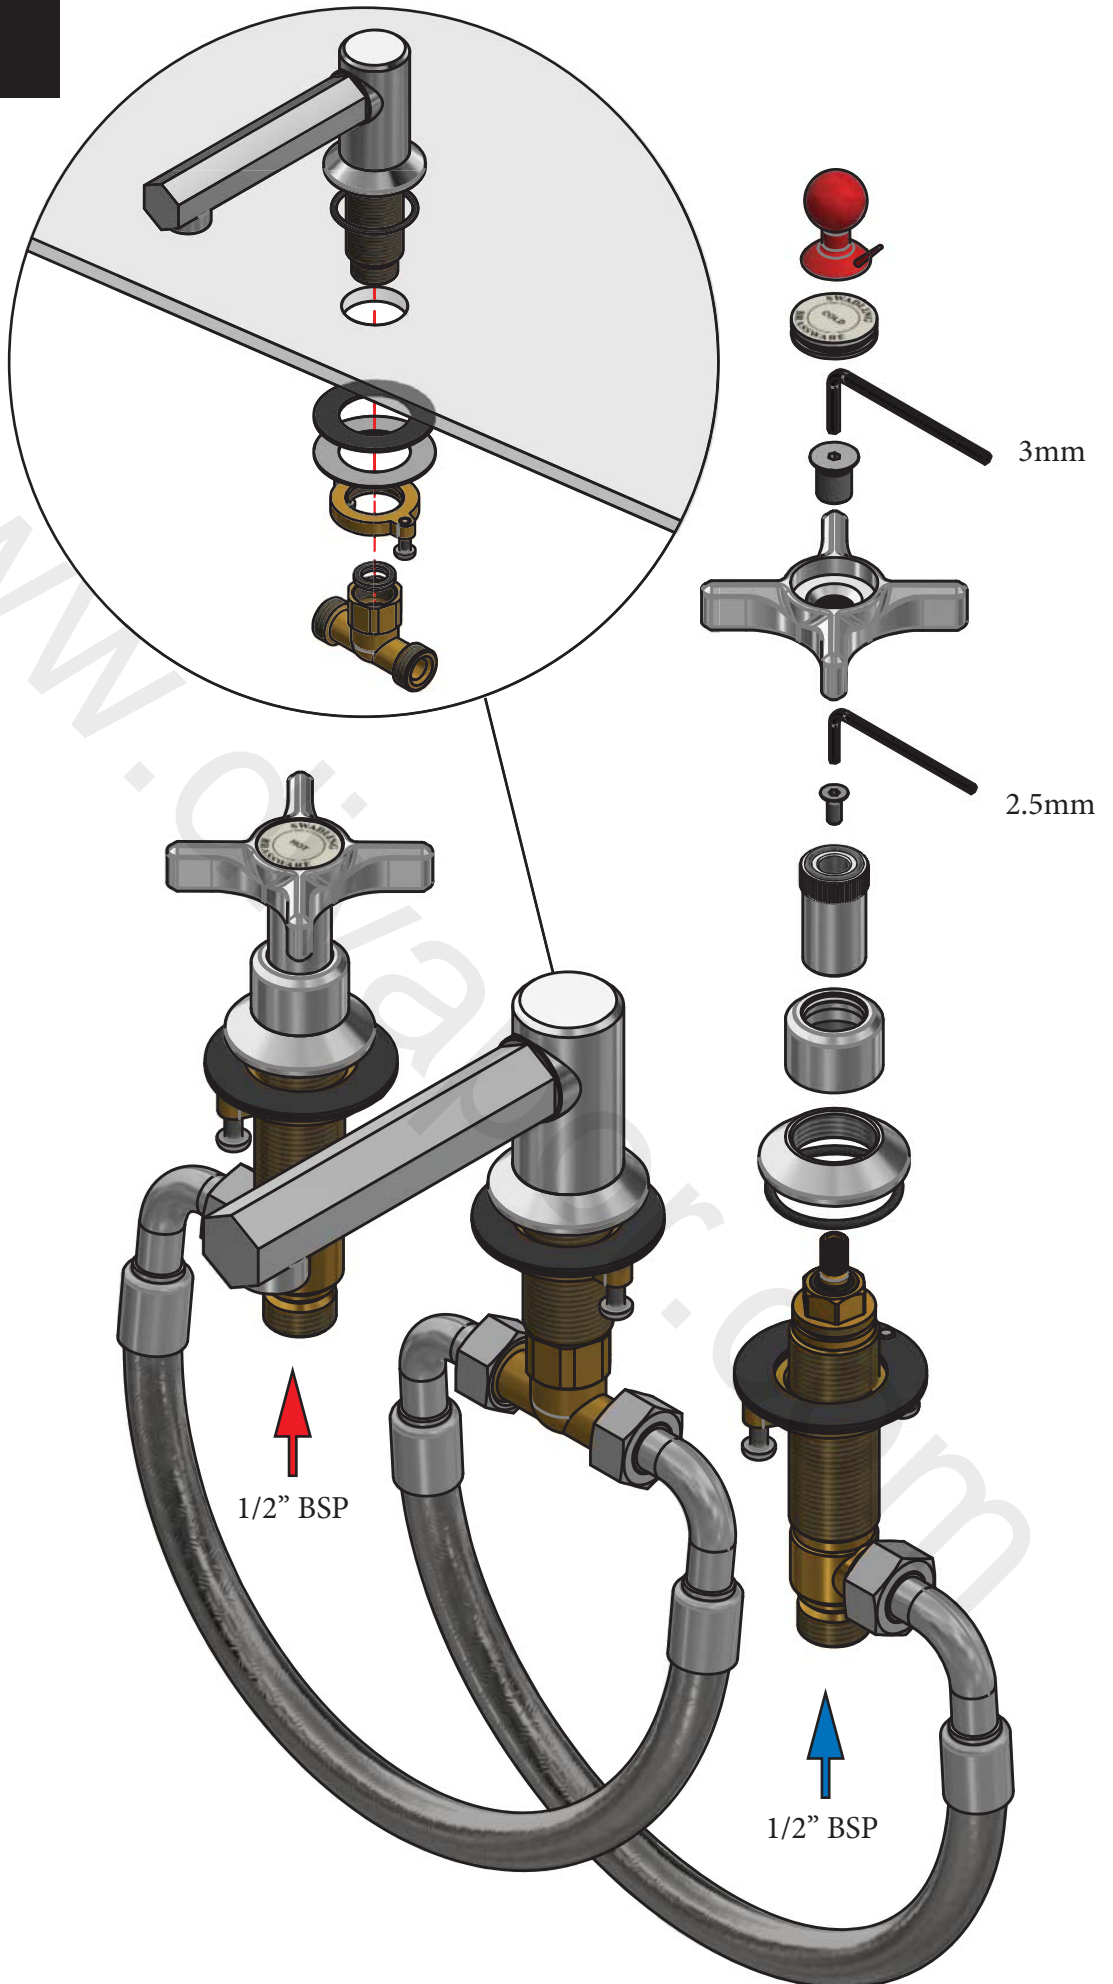

SWADLING

BRASSWARE

Illustrious Deck Mount 3 Hole Basin Mixer Installation Instructions 3 Spout Heights, 3 Spout Lengths

| | STANDARD | MED | LONG | STANDARD | MED | LONG | STANDARD | MED | LONG | STANDARD | MED | LONG |
|----------|----------|------|------|----------|------|------|----------|------|------|----------|------|------|
| STANDARD | 9603 | 9613 | 9623 | 9600 | 9610 | 9620 | 9606 | 9616 | 9626 | 9609 | 9619 | 9629 |
| MEDIUM | 9633 | 9643 | 9653 | 9630 | 9640 | 9650 | 9636 | 9646 | 9656 | 9639 | 9649 | 9659 |
| TALL | 9663 | 9673 | 9683 | 9660 | 9670 | 9680 | 9666 | 9676 | 9686 | 9669 | 9679 | 9689 |

DIMENSIONS

| SPOUT VARIANTS | |
|------------------|-----------------|
| A (LENGTH) | B (HEIGHT) |
| 216mm (LONG) | 245mm (TALL) |
| 168mm (MEDIUM) | 145mm (MEDIUM) |
| 120mm (STANDARD) | 67mm (STANDARD) |

INSTALLATION

1/2" BSP

1/2" BSP

3mm

2.5mm

PARTS LIST

| SPOUT HEIGHT VARIANTS | |
|-----------------------|-----------------|
| PART No. | HEIGHT |
| SB0214* | 245mm (TALL) |
| SB0213* | 145mm (MEDIUM) |
| SB0221 | 67mm (STANDARD) |

* SUB-ASSEMBLY NOT SHOWN

| SPOUT LENGTH VARIANTS | |
|-----------------------|------------------|
| PART No. | LENGTH |
| SB0250 | 216mm (LONG) |
| SB0251 | 168mm (MEDIUM) |
| SB0252 | 120mm (STANDARD) |