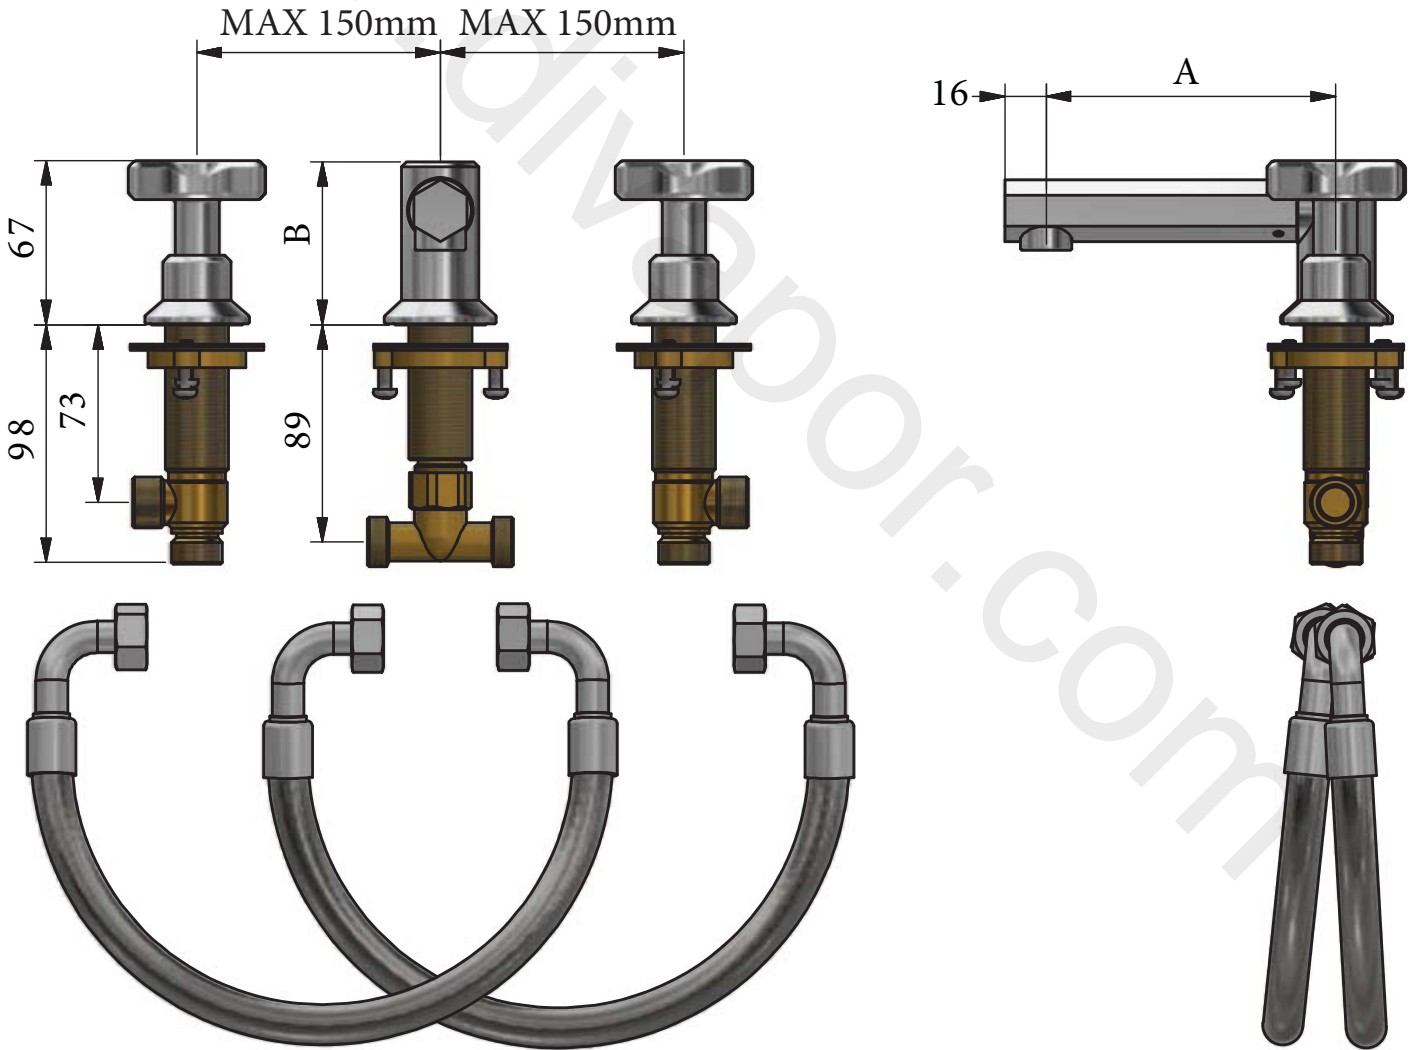

SWADLING

BRASSWARE

Illustrious Deck Mount 3 Hole Basin Mixer Installation Instructions 3 Spout Heights, 3 Spout Lengths

| | STANDARD | MED | LONG | STANDARD | MED | LONG | STANDARD | MED | LONG | STANDARD | MED | LONG |
|----------|----------|------|------|----------|------|------|----------|------|------|----------|------|------|
| STANDARD | 9603 | 9613 | 9623 | 9600 | 9610 | 9620 | 9606 | 9616 | 9626 | 9609 | 9619 | 9629 |
| MEDIUM | 9633 | 9643 | 9653 | 9630 | 9640 | 9650 | 9636 | 9646 | 9656 | 9639 | 9649 | 9659 |
| TALL | 9663 | 9673 | 9683 | 9660 | 9670 | 9680 | 9666 | 9676 | 9686 | 9669 | 9679 | 9689 |

DIMENSIONS

| SPOUT VARIANTS | |
|------------------|-----------------|
| A (LENGTH) | B (HEIGHT) |
| 216mm (LONG) | 245mm (TALL) |
| 168mm (MEDIUM) | 145mm (MEDIUM) |
| 120mm (STANDARD) | 67mm (STANDARD) |

INSTALLATION

1/2" BSP

1/2" BSP

3mm

2.5mm

PARTS LIST

| SPOUT HEIGHT VARIANTS | |
|-----------------------|-----------------|
| PART No. | HEIGHT |
| SB0214* | 245mm (TALL) |
| SB0213* | 145mm (MEDIUM) |
| SB0221 | 67mm (STANDARD) |

* SUB-ASSEMBLY NOT SHOWN

| SPOUT LENGTH VARIANTS | |
|-----------------------|------------------|
| PART No. | LENGTH |
| SB0250 | 216mm (LONG) |
| SB0251 | 168mm (MEDIUM) |
| SB0252 | 120mm (STANDARD) |