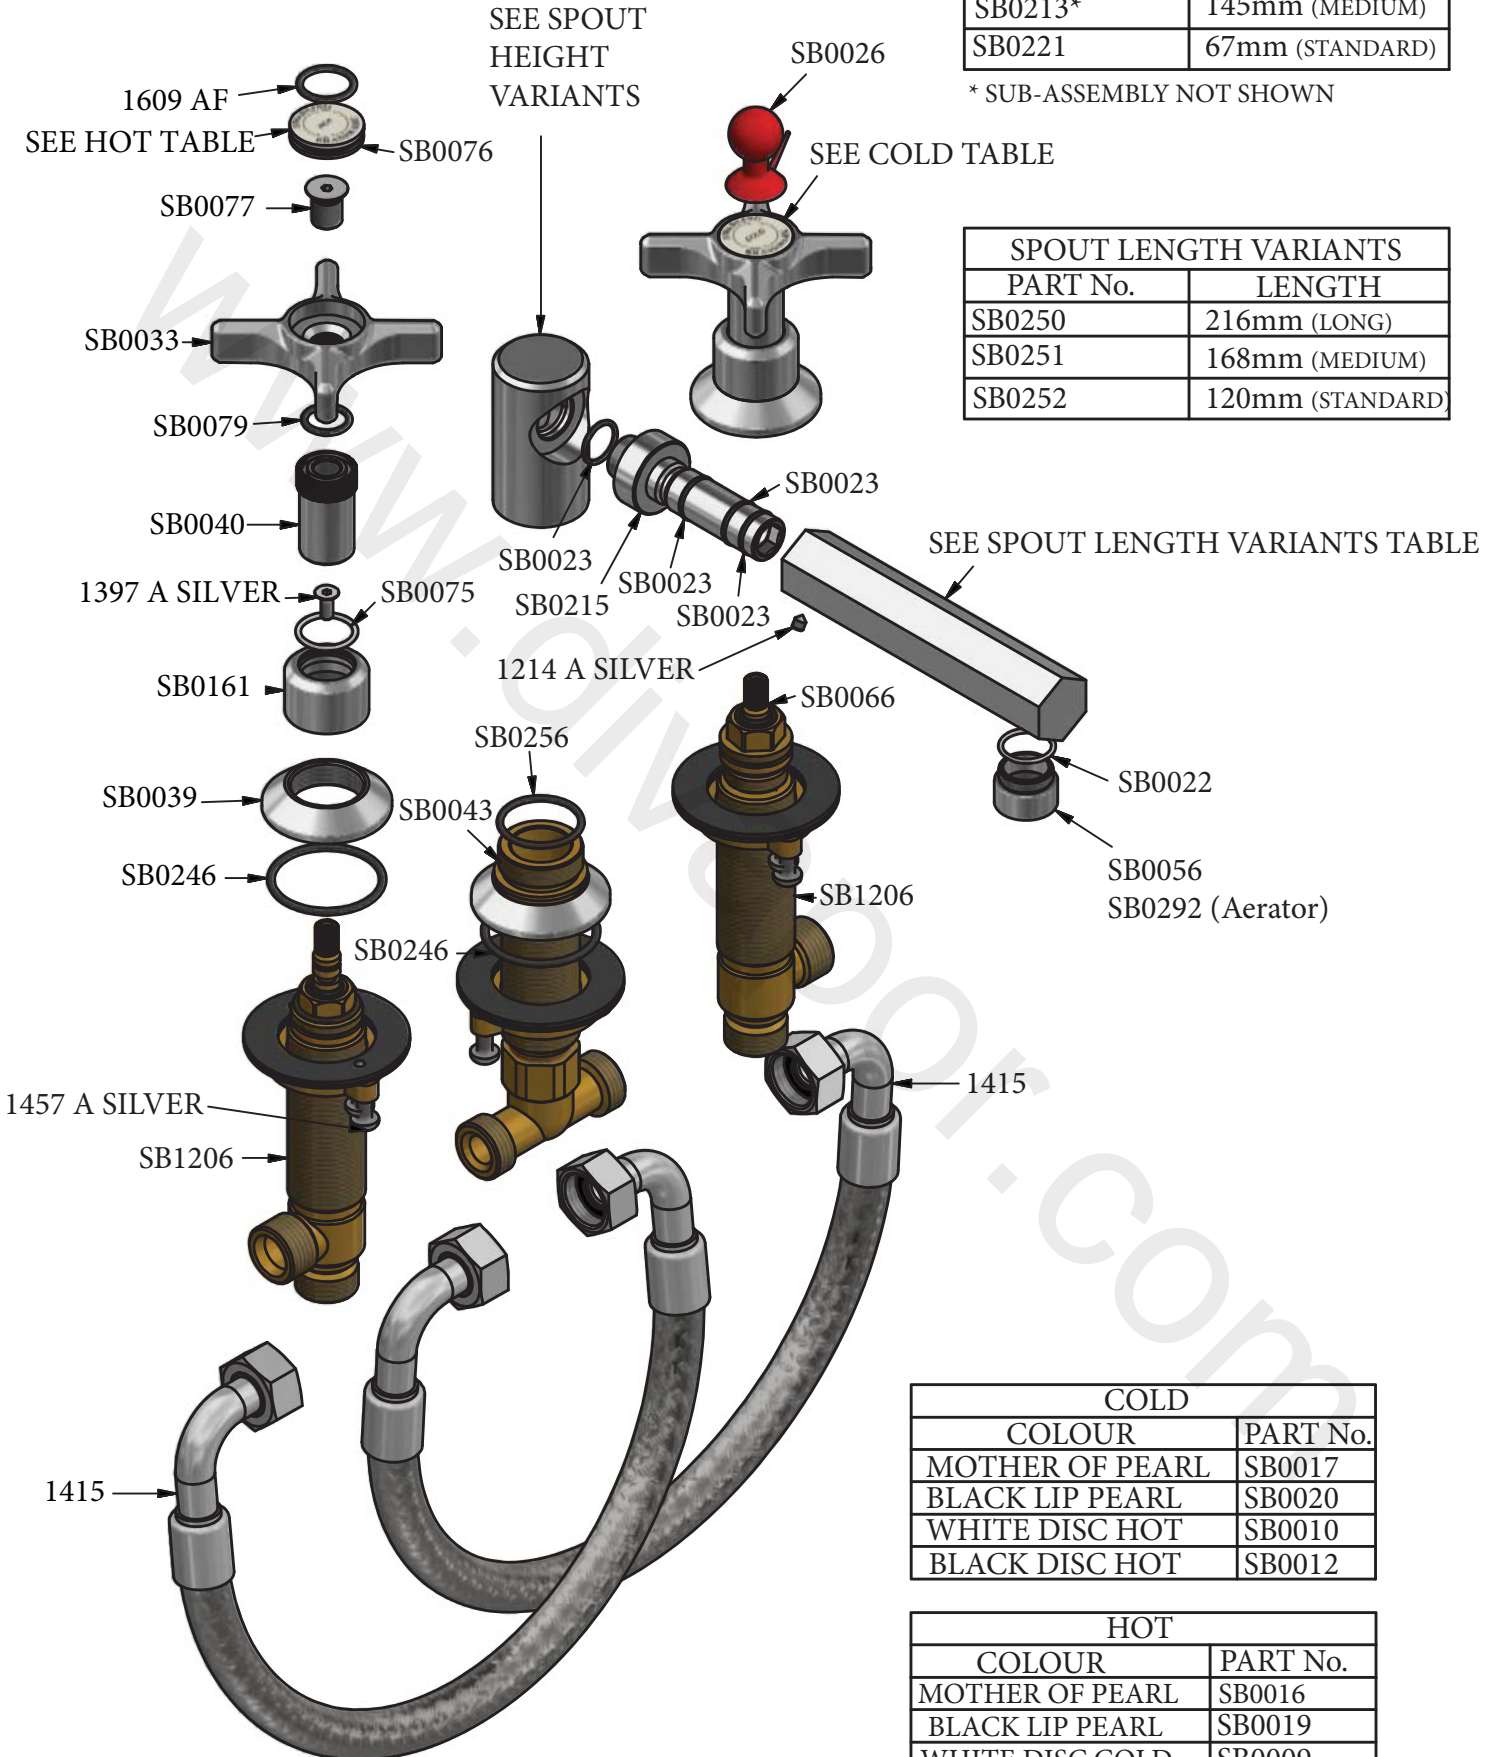

SWADLING

BRASSWARE

Illustrious Deck Mount 3 Hole Basin Mixer Installation Instructions 3 Spout Heights, 3 Spout Lengths

| | STANDARD | MED | LONG | STANDARD | MED | LONG | STANDARD | MED | LONG | STANDARD | MED | LONG |
|----------|----------|------|------|----------|------|------|----------|------|------|----------|------|------|
| STANDARD | 9603 | 9613 | 9623 | 9600 | 9610 | 9620 | 9606 | 9616 | 9626 | 9609 | 9619 | 9629 |
| MEDIUM | 9633 | 9643 | 9653 | 9630 | 9640 | 9650 | 9636 | 9646 | 9656 | 9639 | 9649 | 9659 |
| TALL | 9663 | 9673 | 9683 | 9660 | 9670 | 9680 | 9666 | 9676 | 9686 | 9669 | 9679 | 9689 |

DIMENSIONS

| SPOUT VARIANTS | |
|------------------|-----------------|
| A (LENGTH) | B (HEIGHT) |
| 216mm (LONG) | 245mm (TALL) |
| 168mm (MEDIUM) | 145mm (MEDIUM) |
| 120mm (STANDARD) | 67mm (STANDARD) |

INSTALLATION

1/2" BSP

1/2" BSP

3mm

2.5mm

PARTS LIST

| SPOUT HEIGHT VARIANTS | |
|-----------------------|-----------------|
| PART No. | HEIGHT |
| SB0214* | 245mm (TALL) |
| SB0213* | 145mm (MEDIUM) |
| SB0221 | 67mm (STANDARD) |

* SUB-ASSEMBLY NOT SHOWN

| SPOUT LENGTH VARIANTS | |
|-----------------------|------------------|
| PART No. | LENGTH |
| SB0250 | 216mm (LONG) |
| SB0251 | 168mm (MEDIUM) |
| SB0252 | 120mm (STANDARD) |