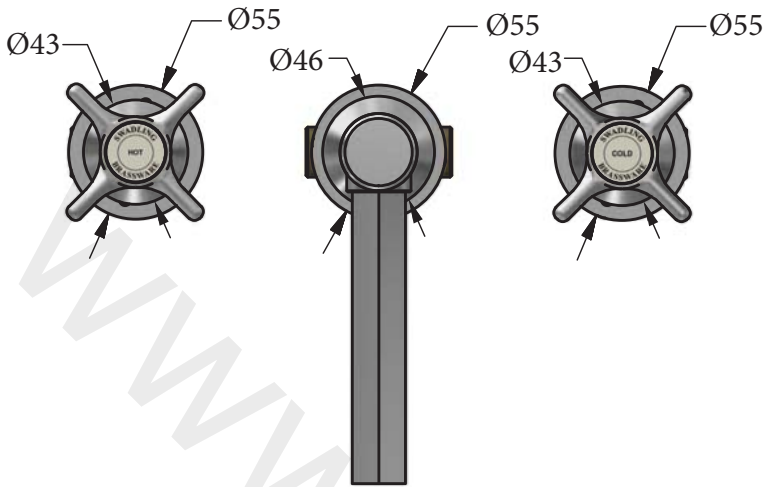

SWADLING

BRASSWARE

Illustrious Deck Mount 3 Hole Basin Mixer Installation Instructions 3 Spout Heights, 3 Spout Lengths

| | STANDARD | MED | LONG | STANDARD | MED | LONG | STANDARD | MED | LONG | STANDARD | MED | LONG |
|----------|----------|------|------|----------|------|------|----------|------|------|----------|------|------|
| STANDARD | 9603 | 9613 | 9623 | 9600 | 9610 | 9620 | 9606 | 9616 | 9626 | 9609 | 9619 | 9629 |
| MEDIUM | 9633 | 9643 | 9653 | 9630 | 9640 | 9650 | 9636 | 9646 | 9656 | 9639 | 9649 | 9659 |
| TALL | 9663 | 9673 | 9683 | 9660 | 9670 | 9680 | 9666 | 9676 | 9686 | 9669 | 9679 | 9689 |

DIMENSIONS

| SPOUT VARIANTS | |
|------------------|-----------------|
| A (LENGTH) | B (HEIGHT) |
| 216mm (LONG) | 245mm (TALL) |
| 168mm (MEDIUM) | 145mm (MEDIUM) |
| 120mm (STANDARD) | 67mm (STANDARD) |

INSTALLATION

1/2" BSP

1/2" BSP

3mm

2.5mm

PARTS LIST

| SPOUT HEIGHT VARIANTS | |
|-----------------------|-----------------|
| PART No. | HEIGHT |
| SB0214* | 245mm (TALL) |
| SB0213* | 145mm (MEDIUM) |
| SB0221 | 67mm (STANDARD) |

* SUB-ASSEMBLY NOT SHOWN

| SPOUT LENGTH VARIANTS | |
|-----------------------|------------------|
| PART No. | LENGTH |
| SB0250 | 216mm (LONG) |
| SB0251 | 168mm (MEDIUM) |
| SB0252 | 120mm (STANDARD) |