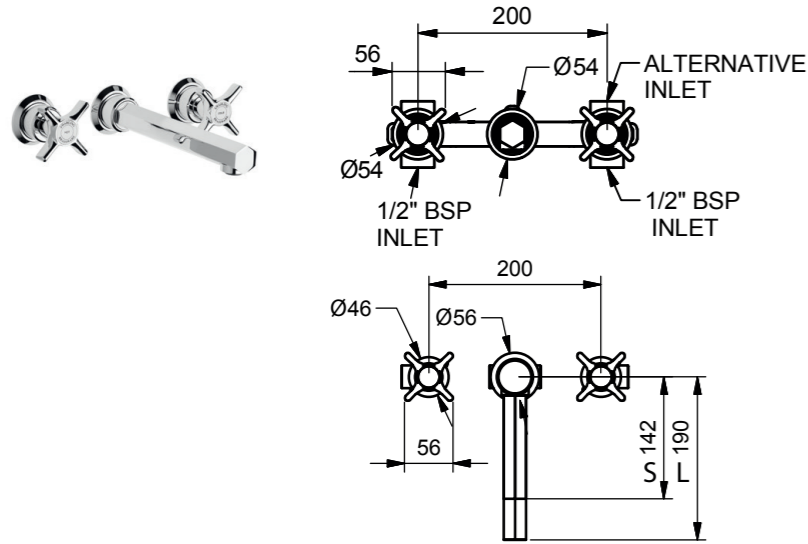

9690, 9710

Wall-Mounted Basin Mixer with Manifold

Models		Plumbing Information	Materials
9690, 9710	White Glass Discs, Black Text <Hot> <Cold>	Inlets 1/2 inch Basin mixer manifold can be delivered separately in advance of controls and spout. Surcharge may apply *With restricted flow aerator as standard, for full flow aerator please specify 'with SB0287' on order	Brass, Ceramic.
9693, 9713	Mother of Pearl Discs <H> <C>		
9696, 9716	Black Lip Pearl Discs <H> <C>		
9699, 9719	Black Glass Discs, White Text <Hot> <Cold>		

Flow Rate Information*	
0.5 bar	2.40 L/min
1.0 bar	4.30 L/min
3.0 bar	5.50 L/min

9920

Mono Basin Mixer

Models		Plumbing Information	Materials
9920	White Glass Disc, Black Text, Engraved <H C>	Inlets 1/2 inch *With restricted flow aerator as standard, for full flow aerator on 9920 please specify 'with SB0293' on order	Brass, Ceramic
9923	Mother of Pearl Disc, Engraved <H C>		
9926	Black Lip Pearl Disc, Engraved <H C>		
9929	Black Glass Disc, White Text, Engraved <H C>		

Flow Rate Information*	
0.5 bar	3.40 L/min
1.0 bar	4.70 L/min
3.0 bar	5.50 L/min

*For 9920

9930

Mono Bidet Mixer

Models		Plumbing Information	Materials
9930	White Glass Disc, Black Text, Engraved <H C>	Inlets 1/2 inch *With restricted flow aerator as standard	Brass, Ceramic
9933	Mother of Pearl Disc, Engraved <H C>		
9936	Black Lip Pearl Disc, Engraved <H C>		
9939	Black Glass Disc, White Text, Engraved <H C>		