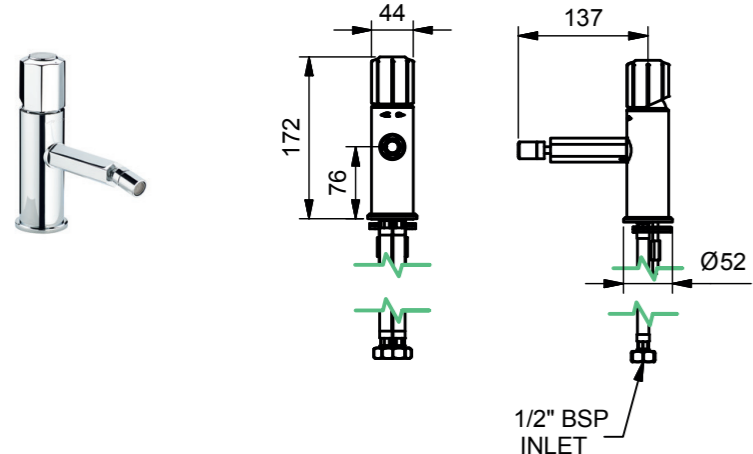

9690, 9710

Wall-Mounted Basin Mixer with Manifold

Models		Plumbing Information	Materials
9690, 9710	White Glass Discs, Black Text <Hot> <Cold>	Inlets 1/2 inch Basin mixer manifold can be delivered separately in advance of controls and spout. Surcharge may apply *With restricted flow aerator as standard, for full flow aerator please specify 'with SB0287' on order	Brass, Ceramic.
9693, 9713	Mother of Pearl Discs <H> <C>		
9696, 9716	Black Lip Pearl Discs <H> <C>		
9699, 9719	Black Glass Discs, White Text <Hot> <Cold>		

Flow Rate Information*	
0.5 bar	2.40 L/min
1.0 bar	4.30 L/min
3.0 bar	5.50 L/min

9920

Mono Basin Mixer

Models		Plumbing Information	Materials
9920	White Glass Disc, Black Text, Engraved <H C>	Inlets 1/2 inch *With restricted flow aerator as standard, for full flow aerator on 9920 please specify 'with SB0293' on order	Brass, Ceramic
9923	Mother of Pearl Disc, Engraved <H C>		
9926	Black Lip Pearl Disc, Engraved <H C>		
9929	Black Glass Disc, White Text, Engraved <H C>		

Flow Rate Information*	
0.5 bar	3.40 L/min
1.0 bar	4.70 L/min
3.0 bar	5.50 L/min

*For 9920

9930

Mono Bidet Mixer

Models		Plumbing Information	Materials
9930	White Glass Disc, Black Text, Engraved <H C>	Inlets 1/2 inch *With restricted flow aerator as standard	Brass, Ceramic
9933	Mother of Pearl Disc, Engraved <H C>		
9936	Black Lip Pearl Disc, Engraved <H C>		
9939	Black Glass Disc, White Text, Engraved <H C>		