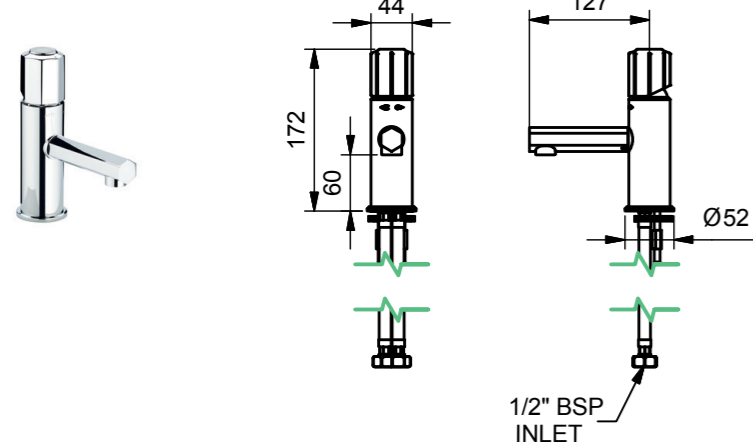

9690, 9710

Wall-Mounted Basin Mixer with Manifold

Models		Plumbing Information	Materials
9690, 9710	White Glass Discs, Black Text <Hot> <Cold>	Inlets 1/2 inch Basin mixer manifold can be delivered separately in advance of controls and spout. Surcharge may apply *With restricted flow aerator as standard, for full flow aerator please specify 'with SB0287' on order	Brass, Ceramic.
9693, 9713	Mother of Pearl Discs <H> <C>		
9696, 9716	Black Lip Pearl Discs <H> <C>		
9699, 9719	Black Glass Discs, White Text <Hot> <Cold>		

Flow Rate Information*	
0.5 bar	2.40 L/min
1.0 bar	4.30 L/min
3.0 bar	5.50 L/min

9920

Mono Basin Mixer

Models		Plumbing Information	Materials
9920	White Glass Disc, Black Text, Engraved <H C>	Inlets 1/2 inch *With restricted flow aerator as standard, for full flow aerator on 9920 please specify 'with SB0293' on order	Brass, Ceramic
9923	Mother of Pearl Disc, Engraved <H C>		
9926	Black Lip Pearl Disc, Engraved <H C>		
9929	Black Glass Disc, White Text, Engraved <H C>		

Flow Rate Information*	
0.5 bar	3.40 L/min
1.0 bar	4.70 L/min
3.0 bar	5.50 L/min

*For 9920

9930

Mono Bidet Mixer

Models		Plumbing Information	Materials
9930	White Glass Disc, Black Text, Engraved <H C>	Inlets 1/2 inch *With restricted flow aerator as standard	Brass, Ceramic
9933	Mother of Pearl Disc, Engraved <H C>		
9936	Black Lip Pearl Disc, Engraved <H C>		
9939	Black Glass Disc, White Text, Engraved <H C>		