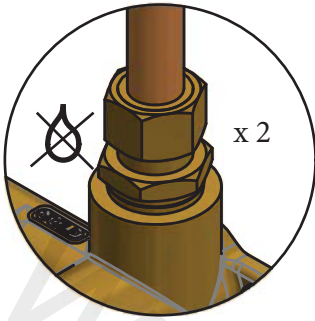

SWADLING

BRASSWARE

Illustrious Wall Mount 3 Hole Basin Mixer (Manifold) Installation Instructions

Standard Spout 9693

9690

9696

9699

Long Spout 9713

9710

9716

9719

Before disposing of the carton and commencing installation, please check all parts against the parts list on back page. Please contact us immediately if any parts are missing or damaged.

Swadling Brassware, Churchward Road, Yate, Bristol, BS37 5PL
Telephone: 02392 255536 Email: tech@swadlingbrassware.co.uk

DIMENSIONS

INSTALLATION

PARTS LIST

HOT INSERT	
COLOUR	PART NUMBER
MOP	SB0016
BLACK LIP PEARL	SB0019
WHITE DISC	SB0009
BLACK DISC	SB0011

COLD INSERT	
COLOUR	PART NUMBER
MOP	SB0017
BLACK LIP PEARL	SB0020
WHITE DISC COLD	SB0010
BLACK DISC COLD	SB0012