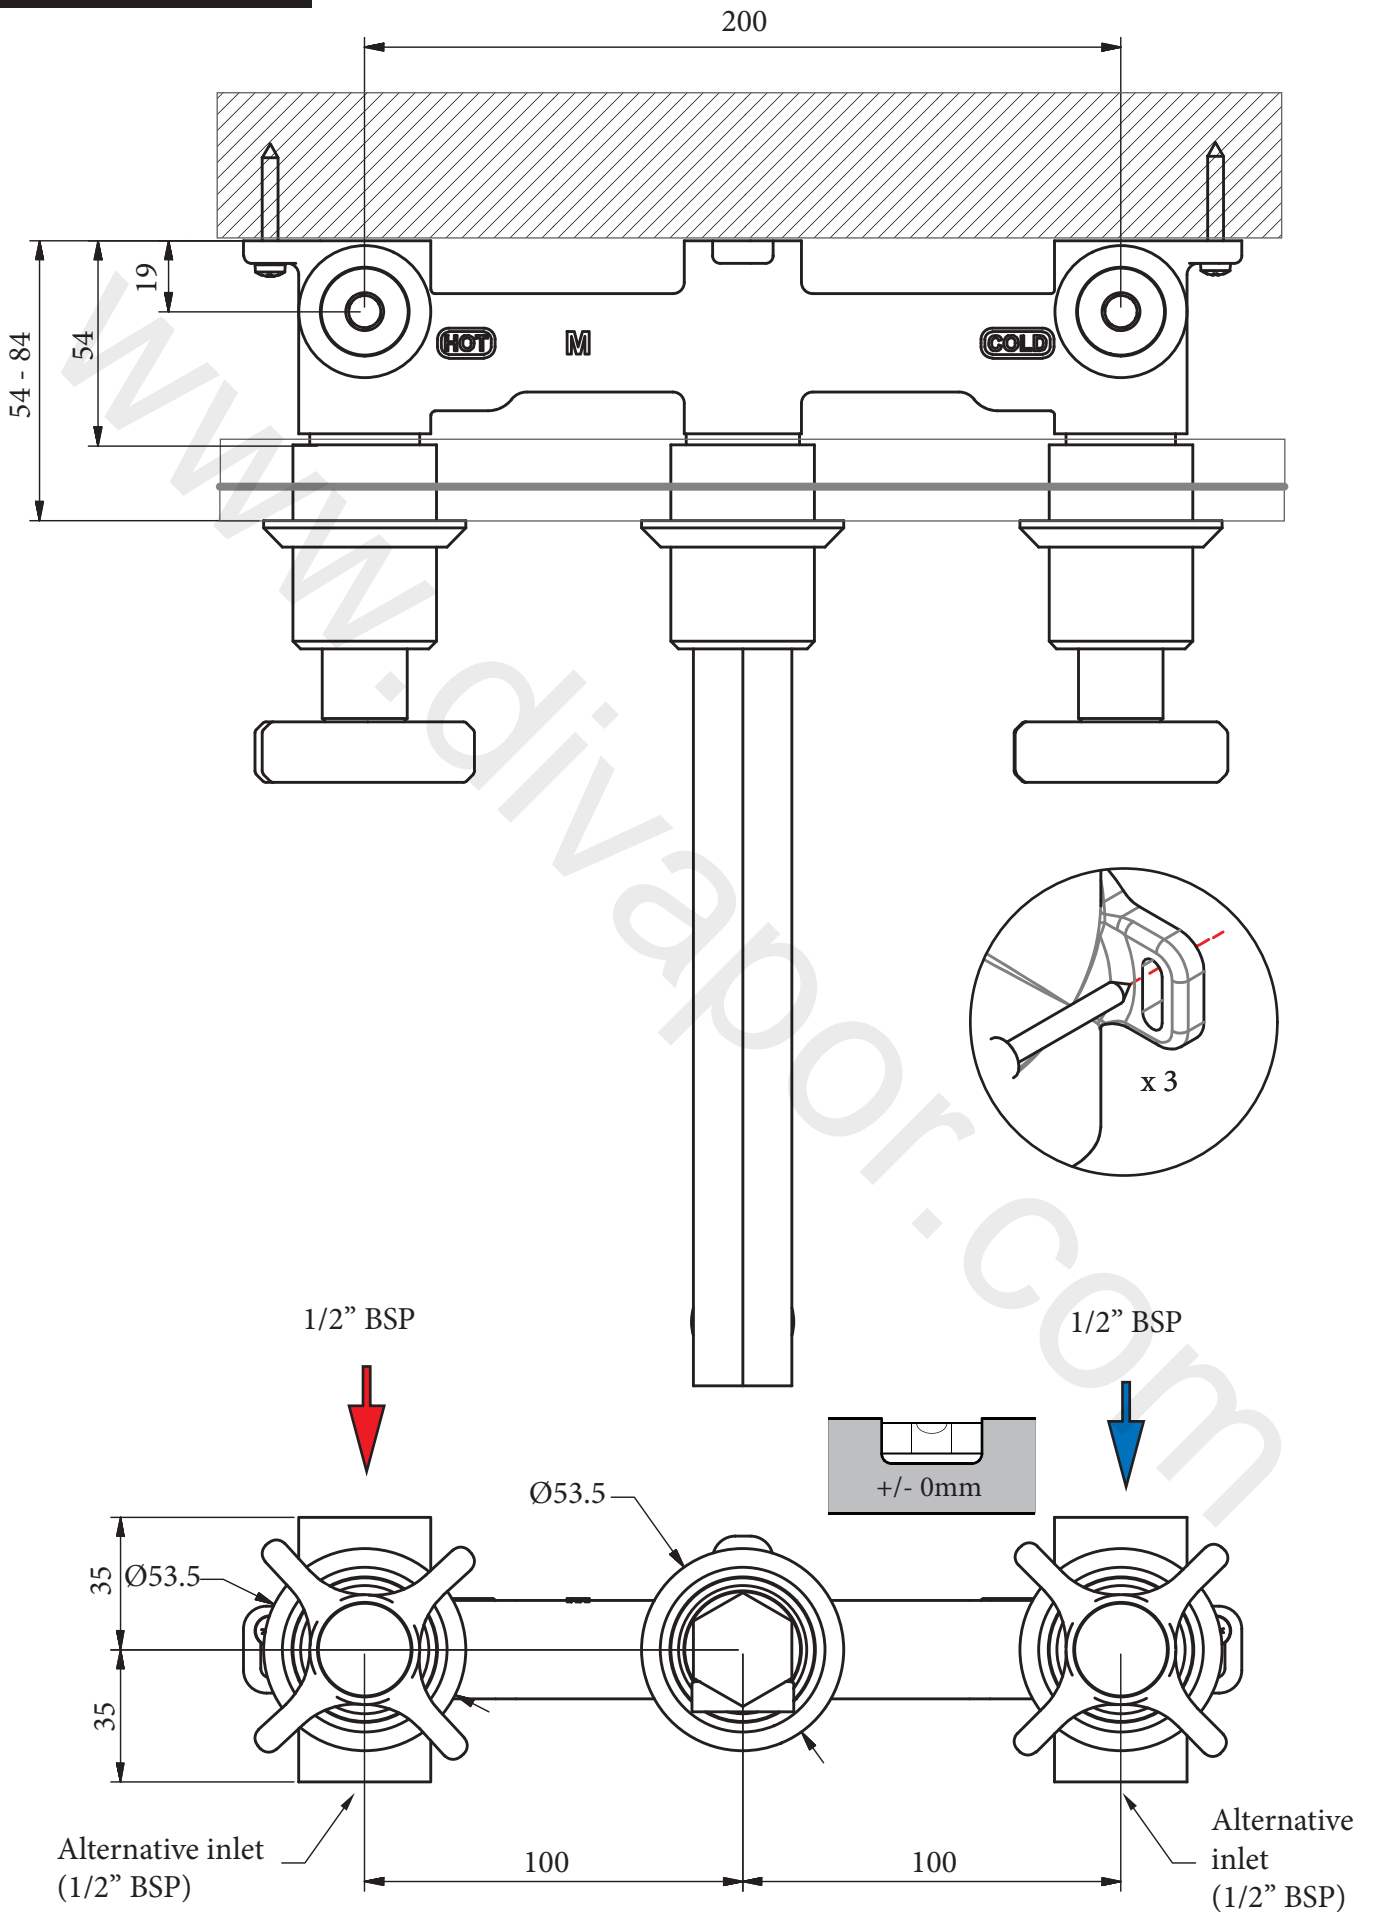

SWADLING

BRASSWARE

Illustrious Wall Mount 3 Hole Basin Mixer (Manifold) Installation Instructions

Standard Spout 9693

9690

9696

9699

Long Spout 9713

DIMENSIONS

INSTALLATION

PARTS LIST

HOT INSERT	
COLOUR	PART NUMBER
MOP	SB0016
BLACK LIP PEARL	SB0019
WHITE DISC	SB0009
BLACK DISC	SB0011

COLD INSERT	
COLOUR	PART NUMBER
MOP	SB0017
BLACK LIP PEARL	SB0020
WHITE DISC COLD	SB0010
BLACK DISC COLD	SB0012