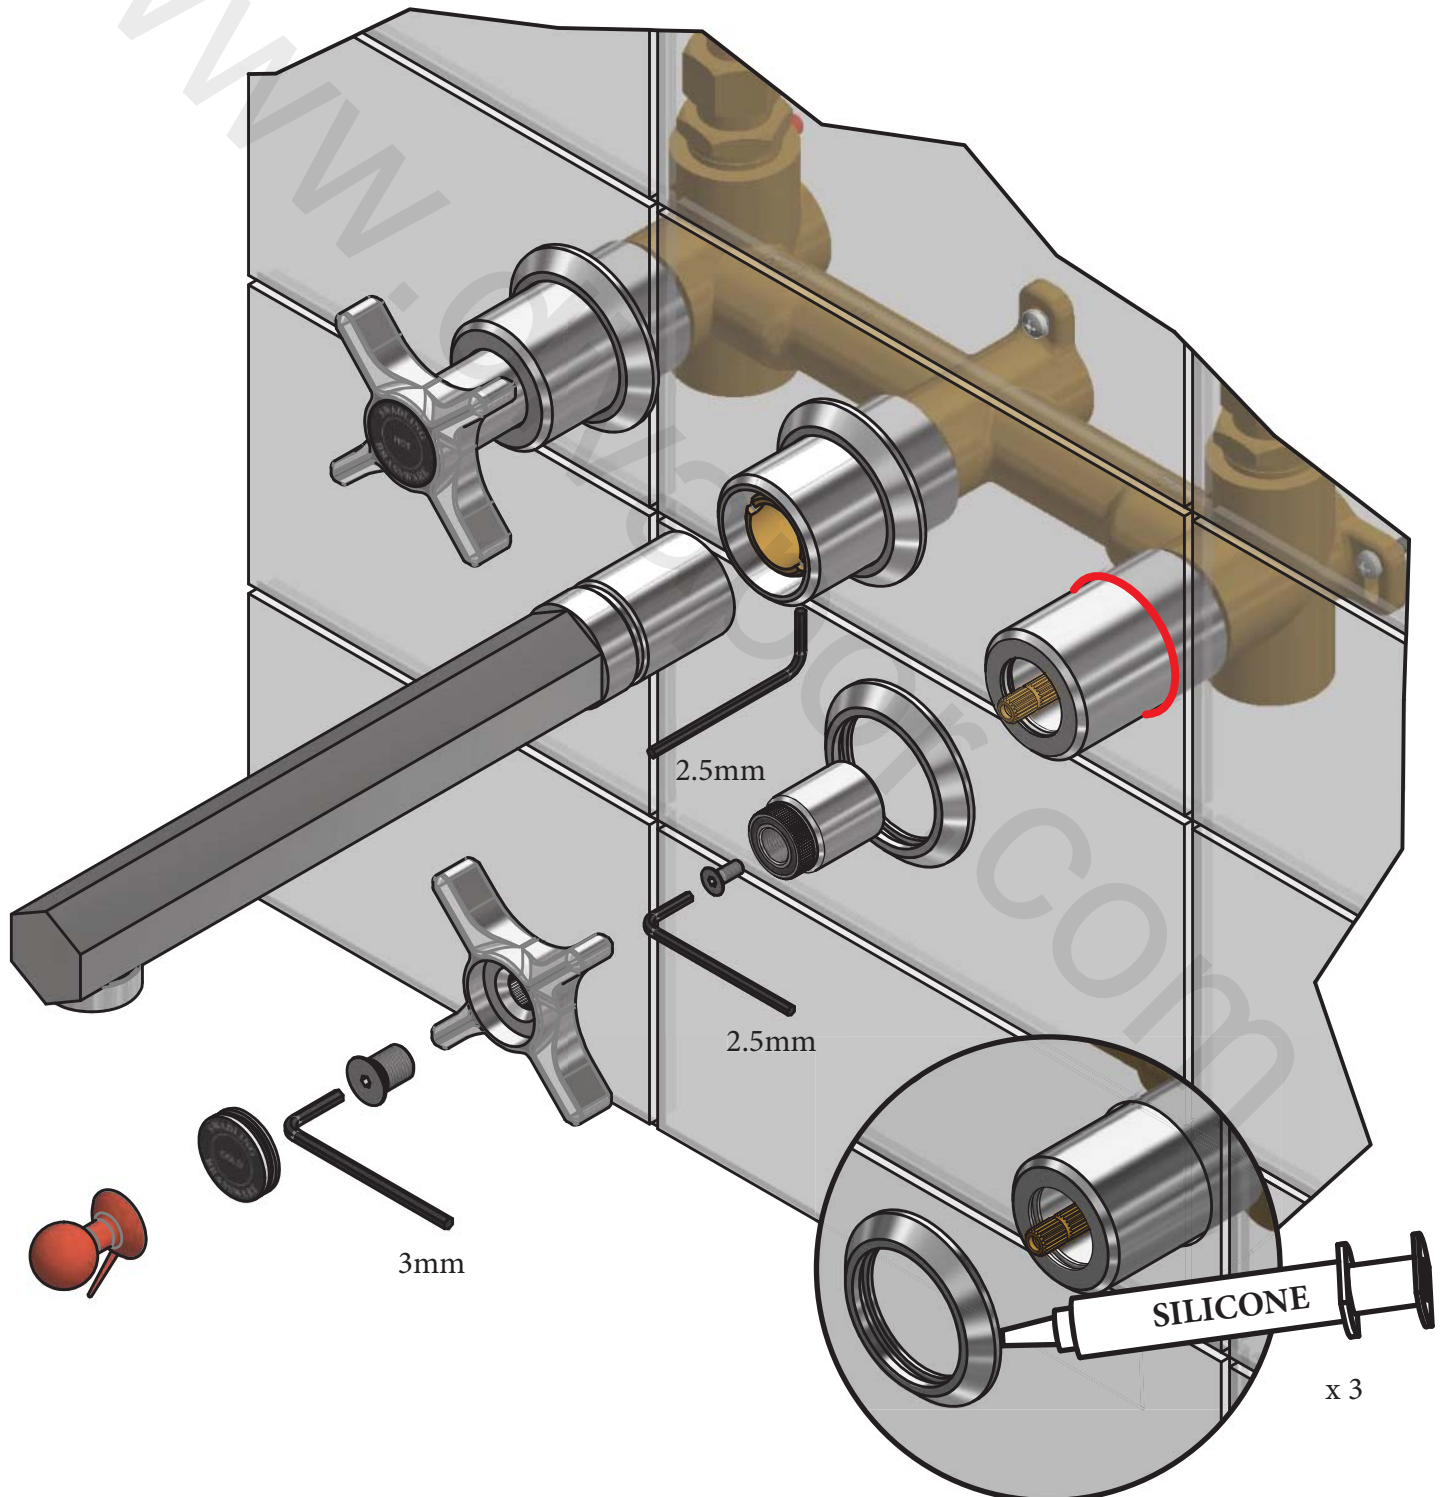

SWADLING

BRASSWARE

Illustrious Wall Mount 3 Hole Basin Mixer (Manifold) Installation Instructions

Standard Spout 9693

9690

9696

9699

Long Spout 9713

DIMENSIONS

INSTALLATION

PARTS LIST

HOT INSERT	
COLOUR	PART NUMBER
MOP	SB0016
BLACK LIP PEARL	SB0019
WHITE DISC	SB0009
BLACK DISC	SB0011

COLD INSERT	
COLOUR	PART NUMBER
MOP	SB0017
BLACK LIP PEARL	SB0020
WHITE DISC COLD	SB0010
BLACK DISC COLD	SB0012