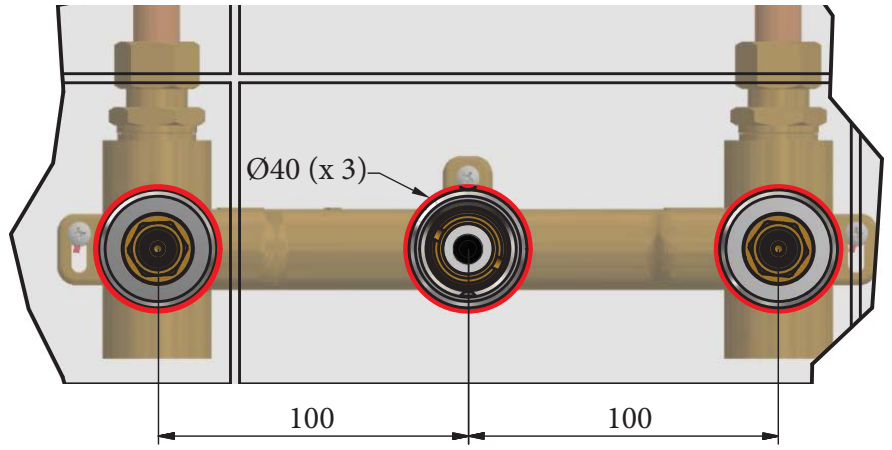

SWADLING

BRASSWARE

Illustrious Wall Mount 3 Hole Basin Mixer (Manifold) Installation Instructions

Standard Spout 9693

9690

9696

9699

Long Spout 9713

DIMENSIONS

INSTALLATION

PARTS LIST

HOT INSERT	
COLOUR	PART NUMBER
MOP	SB0016
BLACK LIP PEARL	SB0019
WHITE DISC	SB0009
BLACK DISC	SB0011

COLD INSERT	
COLOUR	PART NUMBER
MOP	SB0017
BLACK LIP PEARL	SB0020
WHITE DISC COLD	SB0010
BLACK DISC COLD	SB0012