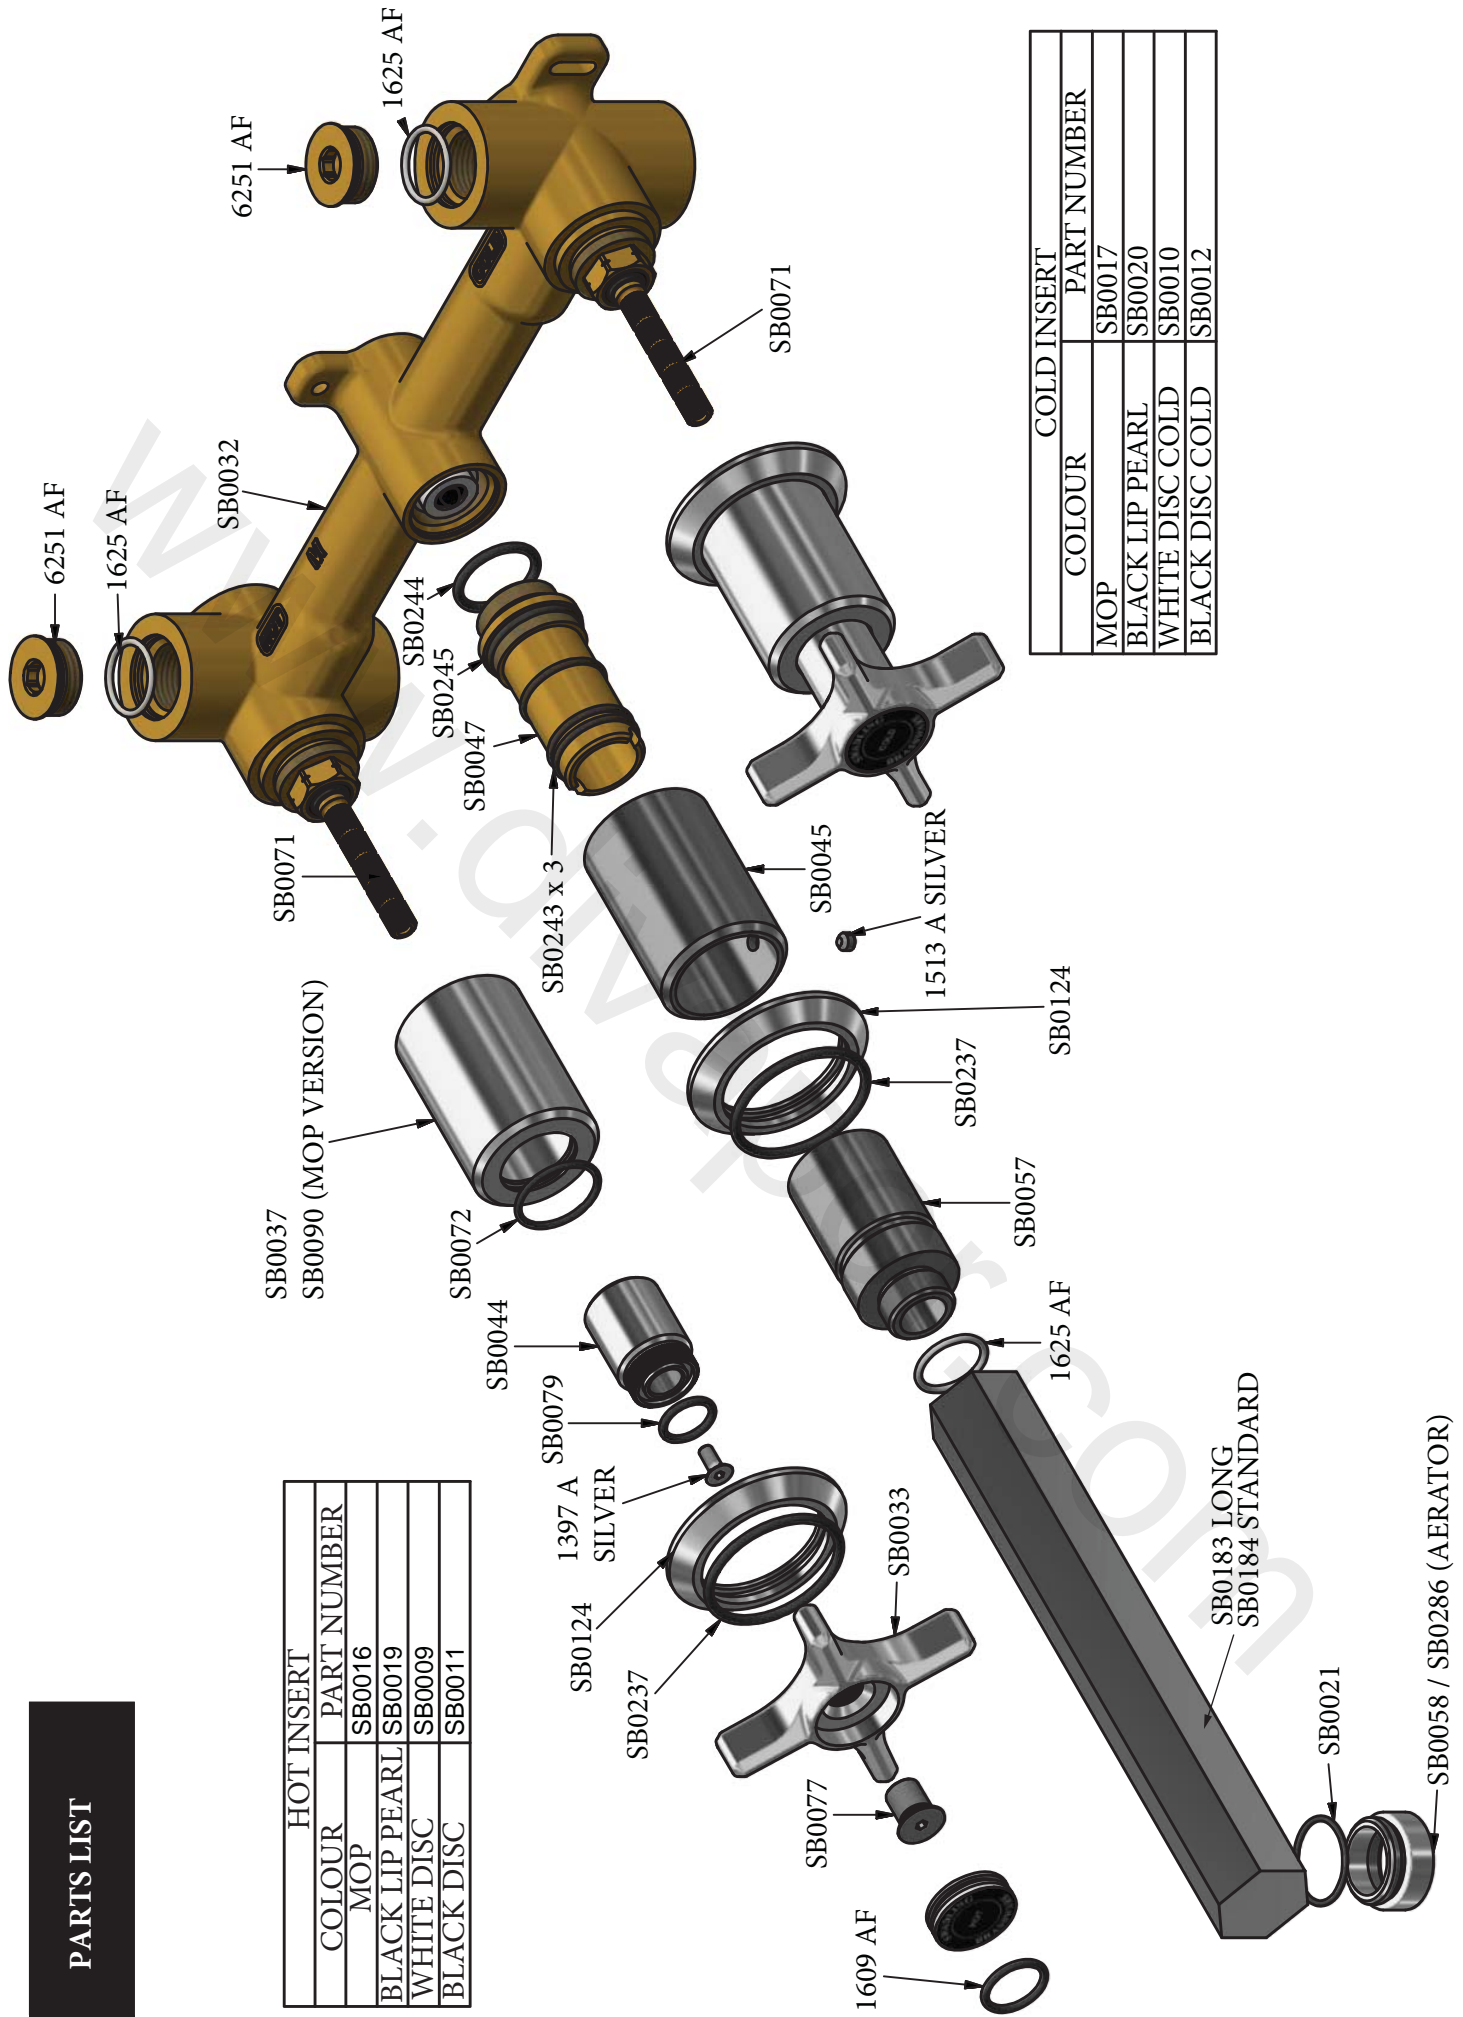

SWADLING

BRASSWARE

Illustrious Wall Mount 3 Hole Basin Mixer (Manifold) Installation Instructions

Standard Spout 9693

9690

9696

9699

Long Spout 9713

DIMENSIONS

INSTALLATION

PARTS LIST

HOT INSERT	
COLOUR	PART NUMBER
MOP	SB0016
BLACK LIP PEARL	SB0019
WHITE DISC	SB0009
BLACK DISC	SB0011

COLD INSERT	
COLOUR	PART NUMBER
MOP	SB0017
BLACK LIP PEARL	SB0020
WHITE DISC COLD	SB0010
BLACK DISC COLD	SB0012