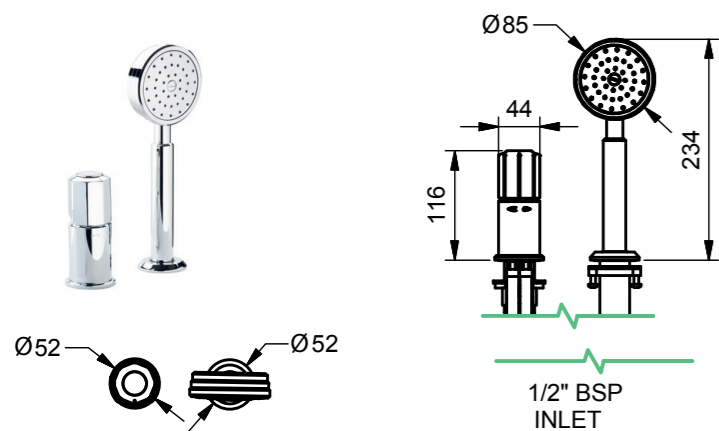

9790, 9810

Wall-Mounted Bath Mixer

Models		Plumbing Information		Materials								
9790, 9810	White Glass Disc, Black Text <Hot> <Cold>	Inlets 3/4 inch Bath mixer manifold can be delivered separately in advance of controls and spout. Surcharge may apply *With full flow stream-shaper as standard		Brass, Ceramic								
9793, 9813	Mother of Pearl Disc <H> <C>	<table border="1"> <thead> <tr> <th colspan="2">Flow Rate Information*</th> </tr> </thead> <tbody> <tr> <td>0.5 bar</td> <td>23.20 L/min</td> </tr> <tr> <td>1.0 bar</td> <td>32.60 L/min</td> </tr> <tr> <td>3.0 bar</td> <td>55.60 L/min</td> </tr> </tbody> </table>			Flow Rate Information*		0.5 bar	23.20 L/min	1.0 bar	32.60 L/min	3.0 bar	55.60 L/min
Flow Rate Information*												
0.5 bar	23.20 L/min											
1.0 bar	32.60 L/min											
3.0 bar	55.60 L/min											
9796, 9816	Black Lip Pearl Disc <H> <C>											
9799, 9819	Black Glass Disc, White Text <Hot> <Cold>											

9900

Tub-Mounted Hand Shower and Mono Control

Models		Plumbing Information		Materials
9900	White Glass Disc, Black Text, Engraved <H> <C>	Inlets 1/2 inch		Brass, Ceramic
9903	Mother of Pearl Disc, Engraved <H> <C>			
9906	Black Lip Pearl Disc, Engraved <H> <C>			
9909	Black Glass Disc, White Text, Engraved <H> <C>			