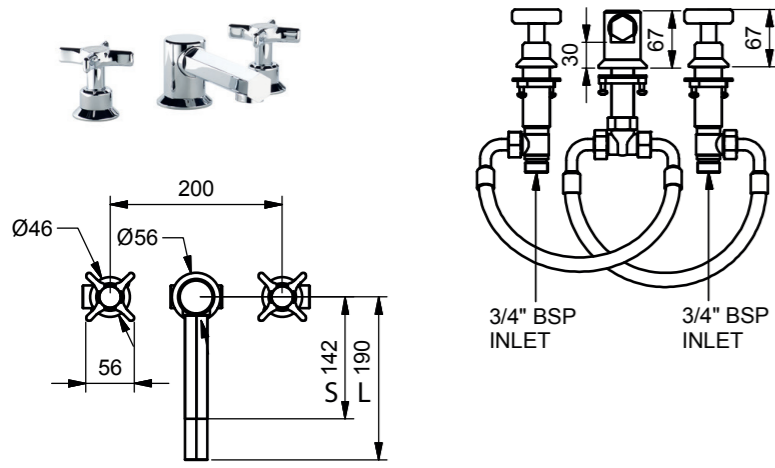

9760, 9770

Deck-Mounted Bath Mixer

Models		Plumbing Information		Materials								
9760, 9770	White Glass Disc, Black Text <Hot> <Cold>	Inlets 3/4 inch *With full flow stream-shaper as standard		Brass, Ceramic								
9763, 9773	Mother of Pearl Disc <H> <C>	<table border="1"> <thead> <tr> <th colspan="2">Flow Rate Information*</th> </tr> </thead> <tbody> <tr> <td>0.5 bar</td> <td>21.70 L/min</td> </tr> <tr> <td>1.0 bar</td> <td>29.80 L/min</td> </tr> <tr> <td>3.0 bar</td> <td>51.20 L/min</td> </tr> </tbody> </table>			Flow Rate Information*		0.5 bar	21.70 L/min	1.0 bar	29.80 L/min	3.0 bar	51.20 L/min
Flow Rate Information*												
0.5 bar	21.70 L/min											
1.0 bar	29.80 L/min											
3.0 bar	51.20 L/min											
9766, 9776	Black Lip Pearl Disc <H> <C>											
9769, 9779	Black Glass Disc, White Text <Hot> <Cold>											

9790, 9810

Wall-Mounted Bath Mixer

Models		Plumbing Information		Materials								
9790, 9810	White Glass Disc, Black Text <Hot> <Cold>	Inlets 3/4 inch Bath mixer manifold can be delivered separately in advance of controls and spout. Surcharge may apply *With full flow stream-shaper as standard		Brass, Ceramic								
9793, 9813	Mother of Pearl Disc <H> <C>	<table border="1"> <thead> <tr> <th colspan="2">Flow Rate Information*</th> </tr> </thead> <tbody> <tr> <td>0.5 bar</td> <td>23.20 L/min</td> </tr> <tr> <td>1.0 bar</td> <td>32.60 L/min</td> </tr> <tr> <td>3.0 bar</td> <td>55.60 L/min</td> </tr> </tbody> </table>			Flow Rate Information*		0.5 bar	23.20 L/min	1.0 bar	32.60 L/min	3.0 bar	55.60 L/min
Flow Rate Information*												
0.5 bar	23.20 L/min											
1.0 bar	32.60 L/min											
3.0 bar	55.60 L/min											
9796, 9816	Black Lip Pearl Disc <H> <C>											
9799, 9819	Black Glass Disc, White Text <Hot> <Cold>											