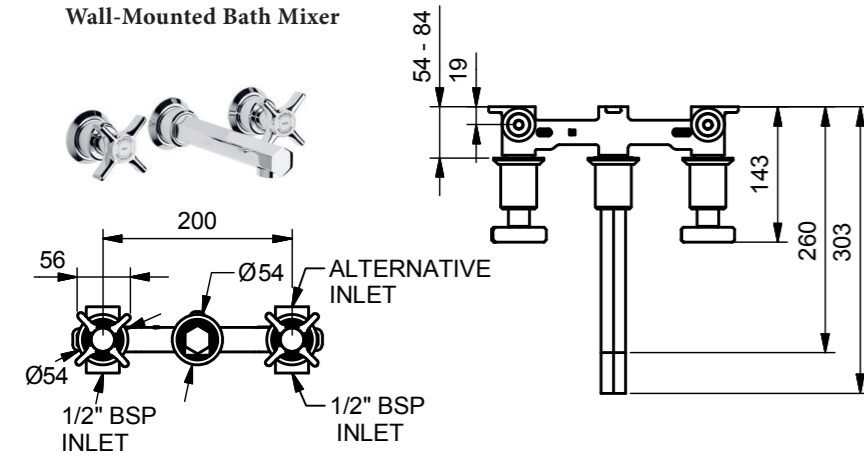

9760, 9770

Deck-Mounted Bath Mixer

Models		Plumbing Information		Materials								
9760, 9770	White Glass Disc, Black Text <Hot> <Cold>	Inlets 3/4 inch *With full flow stream-shaper as standard		Brass, Ceramic								
9763, 9773	Mother of Pearl Disc <H> <C>	<table border="1"> <thead> <tr> <th colspan="2">Flow Rate Information*</th> </tr> </thead> <tbody> <tr> <td>0.5 bar</td> <td>21.70 L/min</td> </tr> <tr> <td>1.0 bar</td> <td>29.80 L/min</td> </tr> <tr> <td>3.0 bar</td> <td>51.20 L/min</td> </tr> </tbody> </table>			Flow Rate Information*		0.5 bar	21.70 L/min	1.0 bar	29.80 L/min	3.0 bar	51.20 L/min
Flow Rate Information*												
0.5 bar	21.70 L/min											
1.0 bar	29.80 L/min											
3.0 bar	51.20 L/min											
9766, 9776	Black Lip Pearl Disc <H> <C>											
9769, 9779	Black Glass Disc, White Text <Hot> <Cold>											

9790, 9810

Wall-Mounted Bath Mixer

Models		Plumbing Information		Materials								
9790, 9810	White Glass Disc, Black Text <Hot> <Cold>	Inlets 3/4 inch Bath mixer manifold can be delivered separately in advance of controls and spout. Surcharge may apply *With full flow stream-shaper as standard		Brass, Ceramic								
9793, 9813	Mother of Pearl Disc <H> <C>	<table border="1"> <thead> <tr> <th colspan="2">Flow Rate Information*</th> </tr> </thead> <tbody> <tr> <td>0.5 bar</td> <td>23.20 L/min</td> </tr> <tr> <td>1.0 bar</td> <td>32.60 L/min</td> </tr> <tr> <td>3.0 bar</td> <td>55.60 L/min</td> </tr> </tbody> </table>			Flow Rate Information*		0.5 bar	23.20 L/min	1.0 bar	32.60 L/min	3.0 bar	55.60 L/min
Flow Rate Information*												
0.5 bar	23.20 L/min											
1.0 bar	32.60 L/min											
3.0 bar	55.60 L/min											
9796, 9816	Black Lip Pearl Disc <H> <C>											
9799, 9819	Black Glass Disc, White Text <Hot> <Cold>											