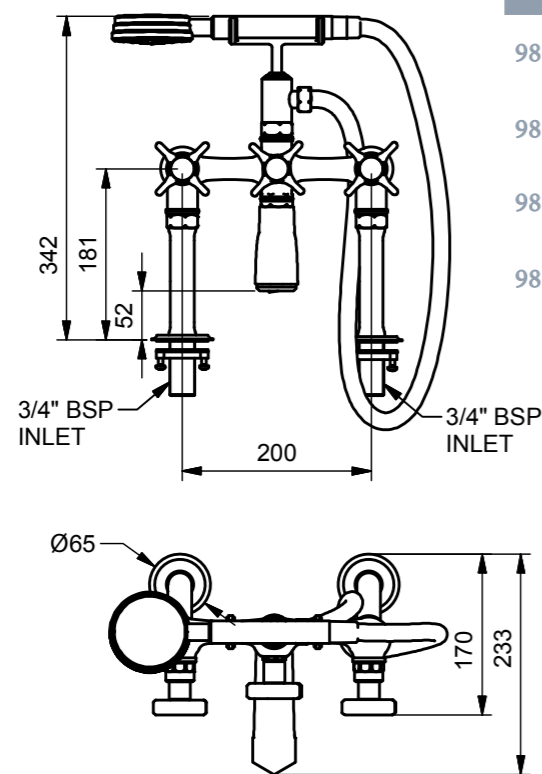

9820

Wall-Mounted Manual Bath/Shower Mixer

Models		Plumbing Information	Materials
9820	White Glass Disc, Black Text <Hot> <Swadling> <Cold>	Inlets 22mm compression	Brass, Ceramic
9823	Mother of Pearl Disc <H> <Blank> <C>	Flow Rate Information	
9826	Black Lip Pearl Disc <H> <Blank> <C>	0.5 bar 33.20 L/min	
9829	Black Glass Disc, White Text <Hot> <Swadling> <Cold>	1.0 bar 46.30 L/min 3.0 bar 64.00 L/min	

9830

Deck-Mounted Manual Bath/Shower Mixer

Models		Plumbing Information	Materials
9830	White Glass Disc, Black Text <Hot> <Swadling> <Cold>	Inlets 3/4 inch	Brass, Ceramic
9833	Mother of Pearl Disc <H> <Blank> <C>	Flow Rate Information	
9836	Black Lip Pearl Disc <H> <Blank> <C>	0.5 bar 30.30 L/min	
9839	Black Glass Disc, White Text <Hot> <Swadling> <Cold>	1.0 bar 43.80 L/min 3.0 bar 62.00 L/min	