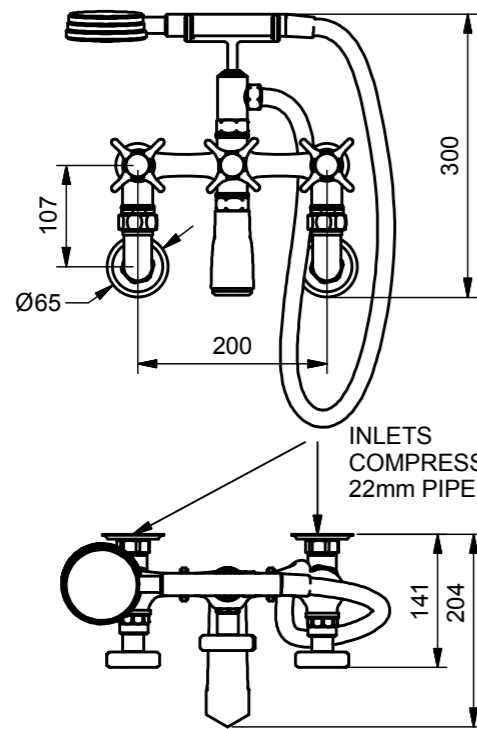

9820

Wall-Mounted Manual Bath/Shower Mixer

Models		Plumbing Information	Materials
9820	White Glass Disc, Black Text <Hot> <Swadling> <Cold>	Inlets 22mm compression	Brass, Ceramic
9823	Mother of Pearl Disc <H> <Blank> <C>	Flow Rate Information	
9826	Black Lip Pearl Disc <H> <Blank> <C>	0.5 bar 33.20 L/min	
9829	Black Glass Disc, White Text <Hot> <Swadling> <Cold>	1.0 bar 46.30 L/min 3.0 bar 64.00 L/min	

9830

Deck-Mounted Manual Bath/Shower Mixer

Models		Plumbing Information	Materials
9830	White Glass Disc, Black Text <Hot> <Swadling> <Cold>	Inlets 3/4 inch	Brass, Ceramic
9833	Mother of Pearl Disc <H> <Blank> <C>	Flow Rate Information	
9836	Black Lip Pearl Disc <H> <Blank> <C>	0.5 bar 30.30 L/min	
9839	Black Glass Disc, White Text <Hot> <Swadling> <Cold>	1.0 bar 43.80 L/min 3.0 bar 62.00 L/min	